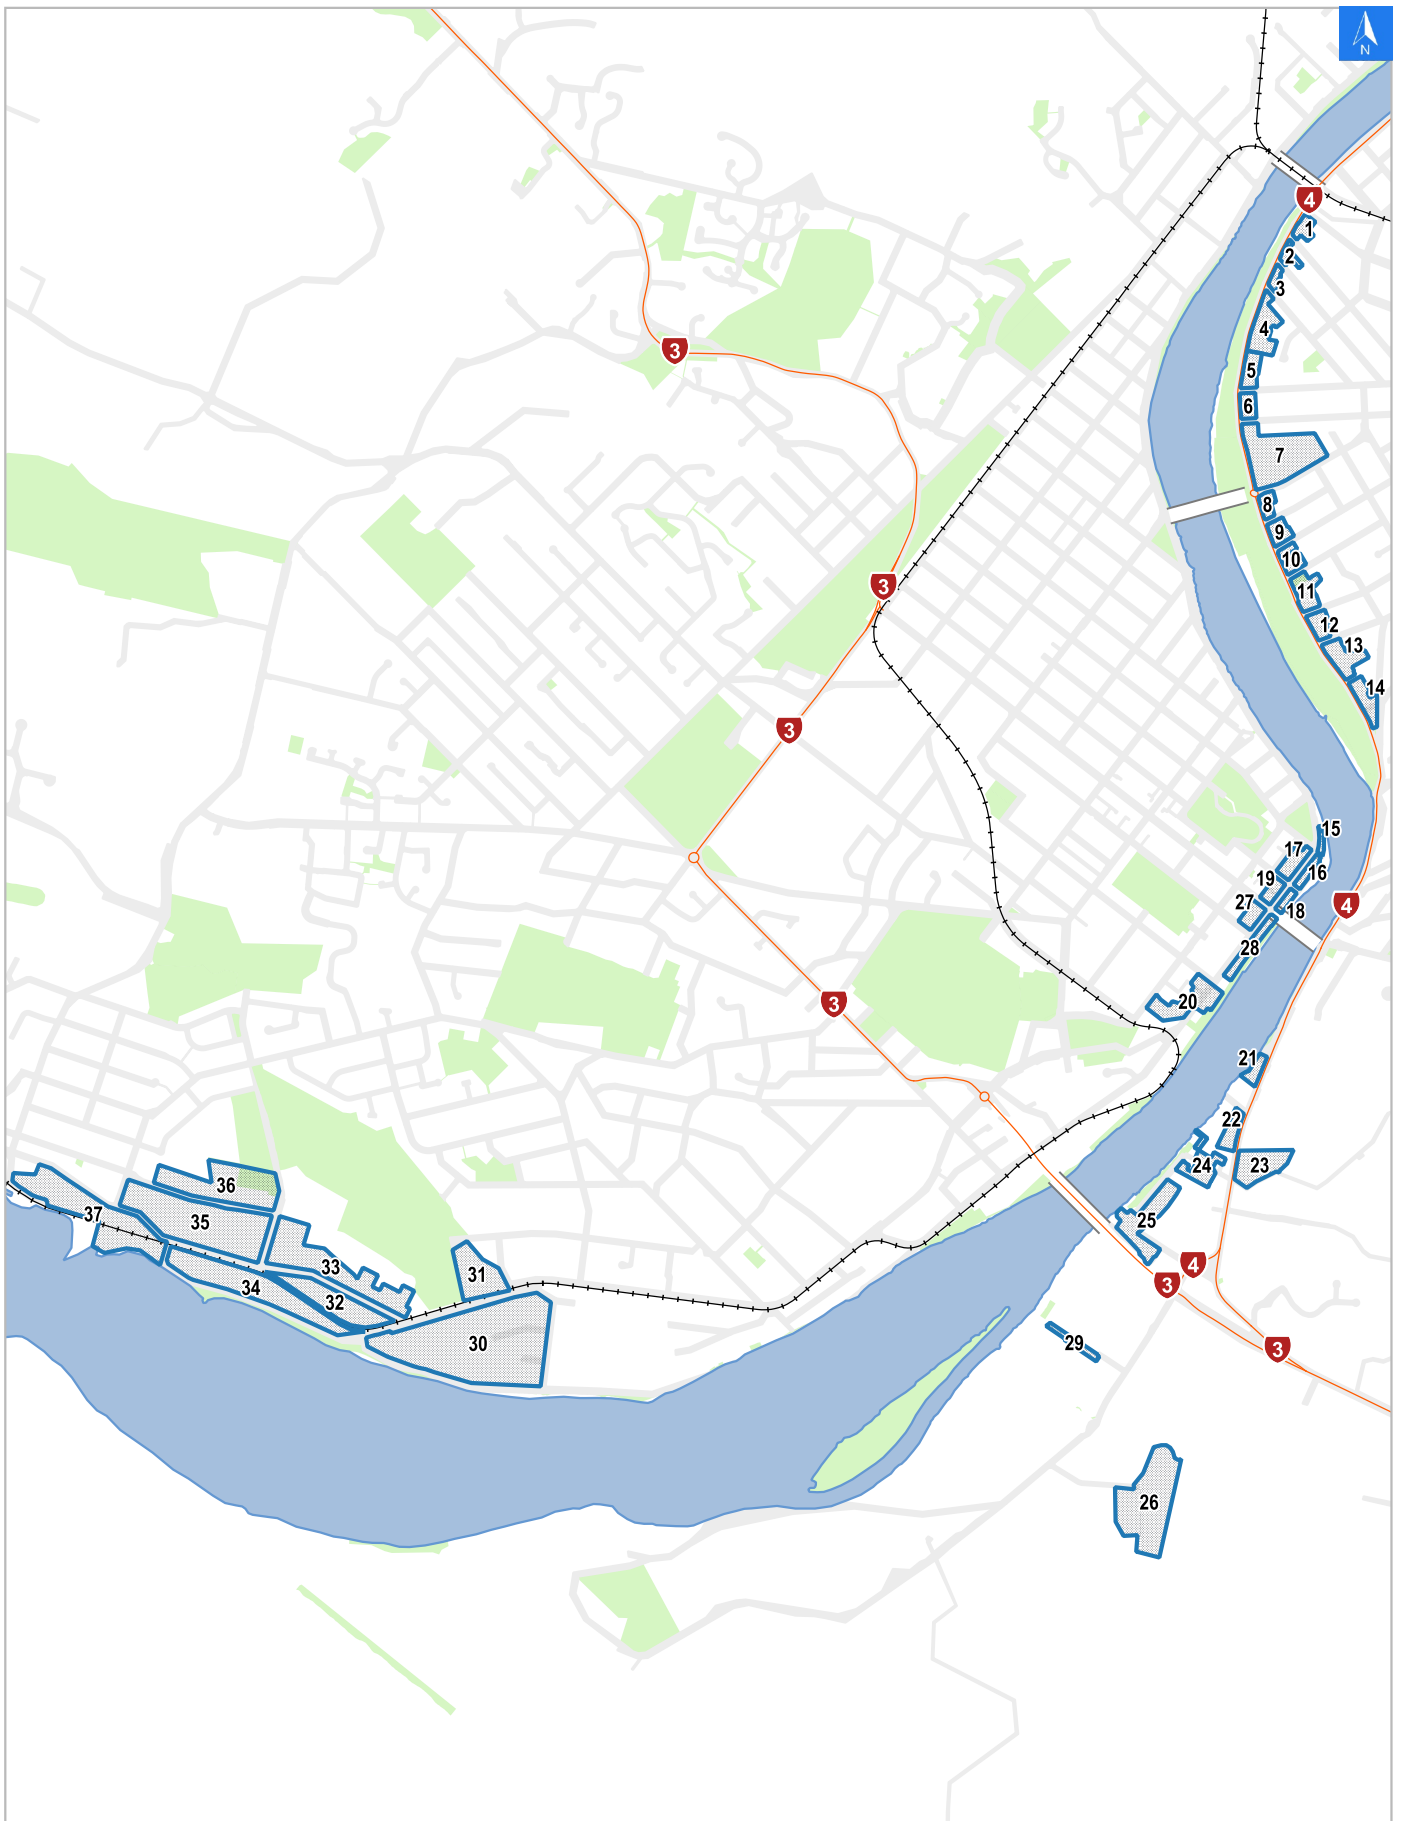

### Flood Evacuation Map Key

**Disclaimer:**

Digital map data sourced from Land Information New Zealand CROWN COPYRIGHT RESERVED.  
The information displayed in the GIS has been taken from Whanganui District Council's databases and maps.  
It is made available in good faith but its accuracy or completeness is not guaranteed. If the information is relied on in support of a resource consent it should be verified independently.

Scale: 1:39,000

**Wednesday, April 15, 2026**

**Disclaimer:**

Digital map data sourced from Land Information New Zealand CROWN COPYRIGHT RESERVED.  
The information displayed in the GIS has been taken from Whanganui District Council's databases and maps.  
It is made available in good faith but its accuracy or completeness is not guaranteed. If the information is relied on in support of a resource consent it should be verified independently.

Scale 1: 1500

**Wednesday, April 15, 2026**

**Disclaimer:**

Digital map data sourced from Land Information New Zealand CROWN COPYRIGHT RESERVED.  
The information displayed in the GIS has been taken from Whanganui District Council's databases and maps.  
It is made available in good faith but its accuracy or completeness is not guaranteed. If the information is relied on in support of a resource consent it should be verified independently.

**Flood Evacuation Addresses**

Data sourced from LINZ

<b>LINZ Address</b>	<b>Name</b>	<b>Time Advised</b>	<b>Notes</b>
78A Anzac Parade, Whanganui East			
78B Anzac Parade, Whanganui East			
78C Anzac Parade, Whanganui East			
79 Anzac Parade, Whanganui East			
80 Anzac Parade, Whanganui East			
81 Anzac Parade, Whanganui East			
82 Anzac Parade, Whanganui East			
83 Anzac Parade, Whanganui East			
84 Anzac Parade, Whanganui East			
85A Anzac Parade, Whanganui East			
23 Ikitara Road, Whanganui East			
2 Willis Street, Whanganui East			
4 Willis Street, Whanganui East			
6 Willis Street, Whanganui East			
6A Willis Street, Whanganui East			