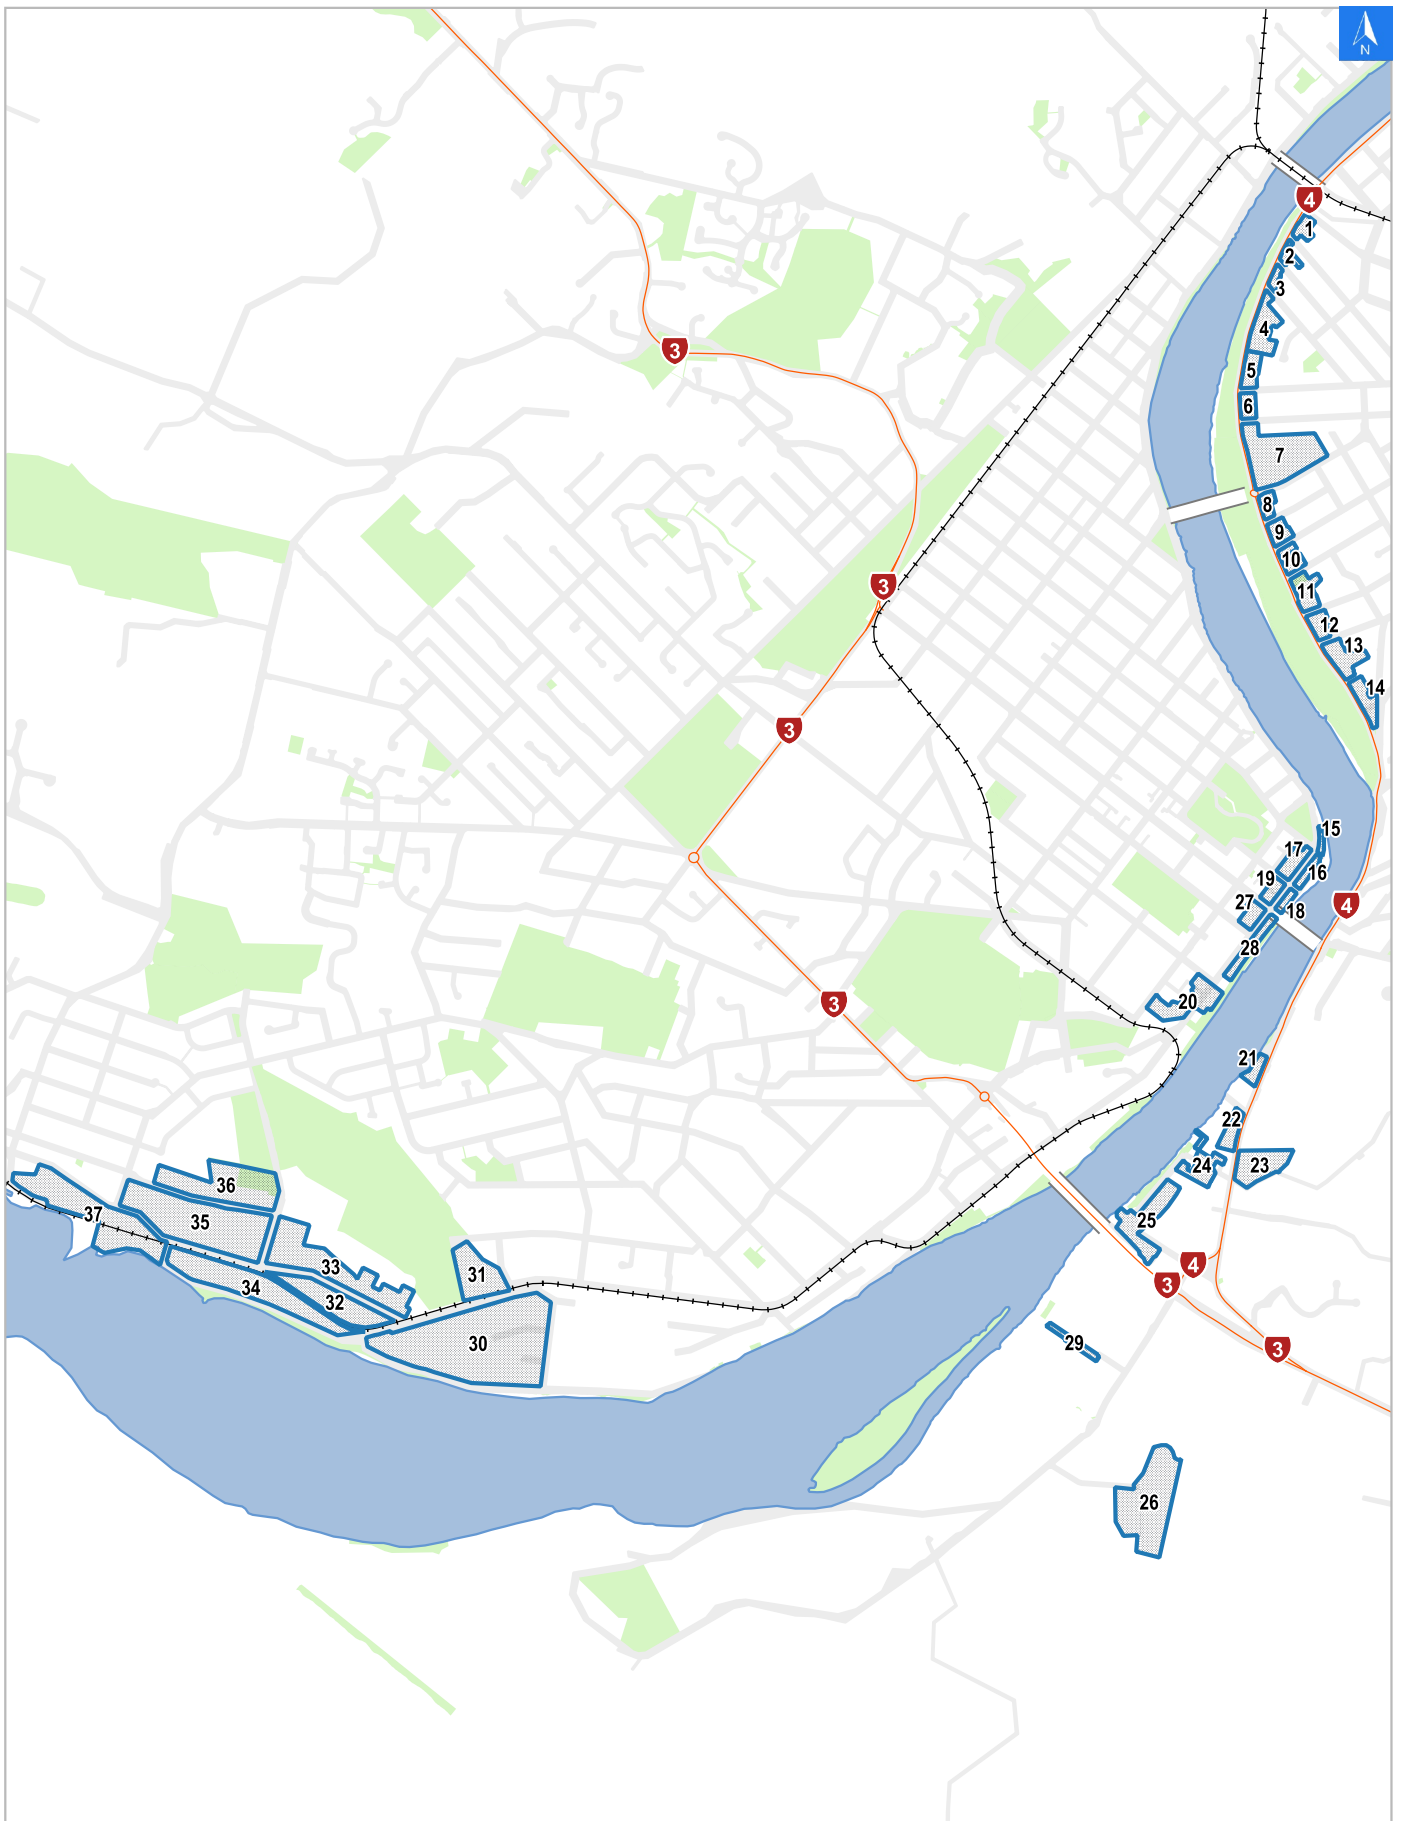

### Flood Evacuation Map Key

**Disclaimer:**

Digital map data sourced from Land Information New Zealand CROWN COPYRIGHT RESERVED.  
The information displayed in the GIS has been taken from Whanganui District Council's databases and maps.  
It is made available in good faith but its accuracy or completeness is not guaranteed. If the information is relied on in support of a resource consent it should be verified independently.

Scale: 1:39,000

Wednesday, April 15, 2026

Disclaimer:

Digital map data sourced from Land Information New Zealand CROWN COPYRIGHT RESERVED.  
The information displayed in the GIS has been taken from Whanganui District Council's databases and maps.  
It is made available in good faith but its accuracy or completeness is not guaranteed. If the information is relied on in support of a resource consent it should be verified independently.

Scale 1: 1000

**Wednesday, April 15, 2026**

**Disclaimer:**

Digital map data sourced from Land Information New Zealand CROWN COPYRIGHT RESERVED.  
The information displayed in the GIS has been taken from Whanganui District Council's databases and maps.  
It is made available in good faith but its accuracy or completeness is not guaranteed. If the information is relied on in support of a resource consent it should be verified independently.