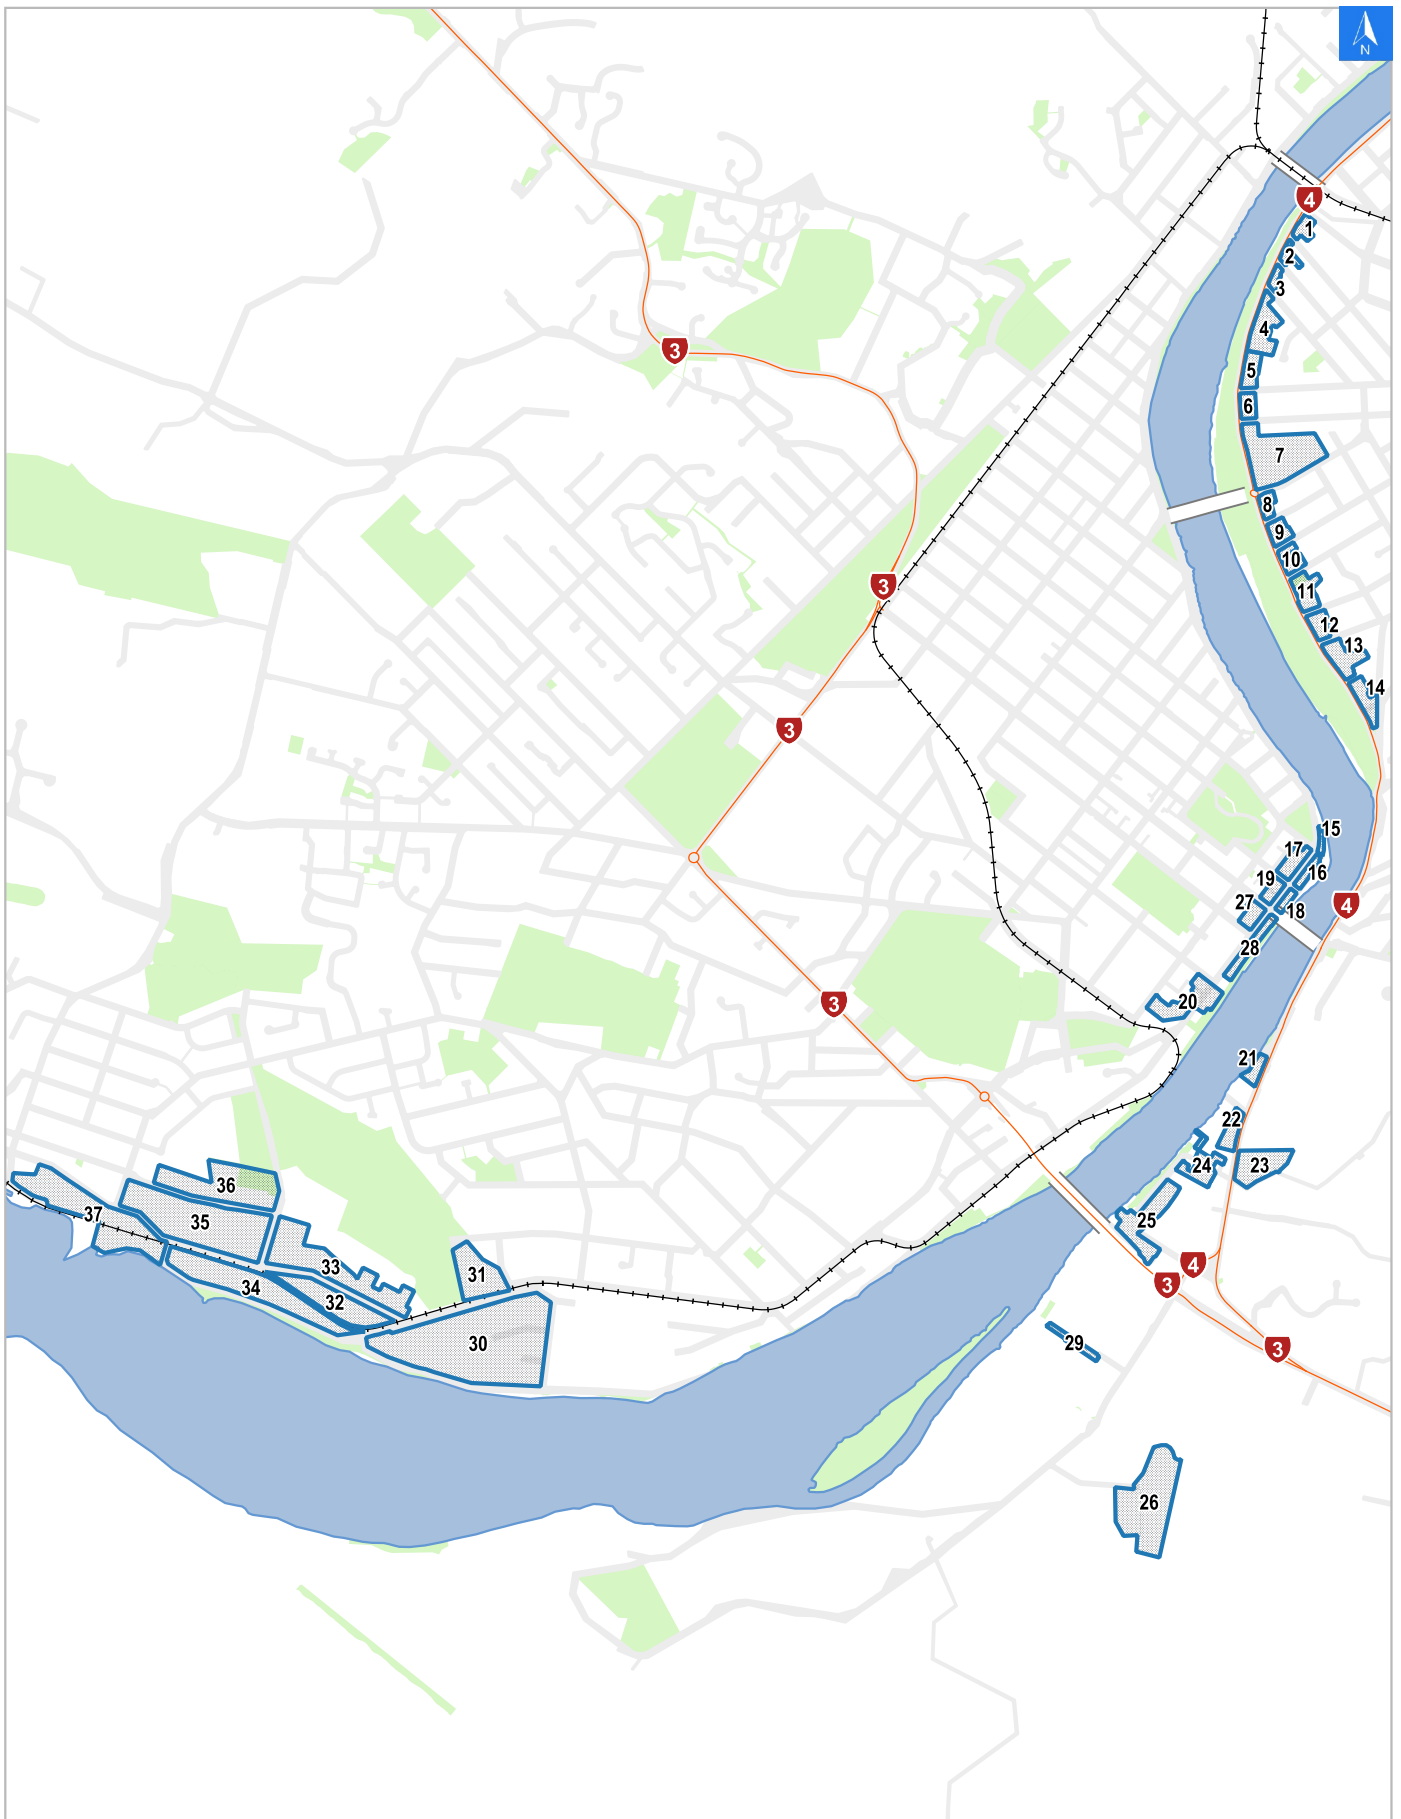

Flood Evacuation Map Key

Disclaimer:

Digital map data sourced from Land Information New Zealand CROWN COPYRIGHT RESERVED.
The information displayed in the GIS has been taken from Whanganui District Council's databases and maps.
It is made available in good faith but its accuracy or completeness is not guaranteed. If the information is relied on in support of a resource consent it should be verified independently.

Scale: 1:39,000

Wednesday, September 25, 2024

Disclaimer:

Digital map data sourced from Land Information New Zealand CROWN COPYRIGHT RESERVED.
The information displayed in the GIS has been taken from Whanganui District Council's databases and maps.
It is made available in good faith but its accuracy or completeness is not guaranteed. If the information is relied on in support of a resource consent it should be verified independently.

Scale 1: 5000

Whanganui
River

Wednesday, September 25, 2024

Disclaimer:

Digital map data sourced from Land Information New Zealand CROWN COPYRIGHT RESERVED.
The information displayed in the GIS has been taken from Whanganui District Council's databases and maps.
It is made available in good faith but its accuracy or completeness is not guaranteed. If the information is relied on in support of a resource consent it should be verified independently.