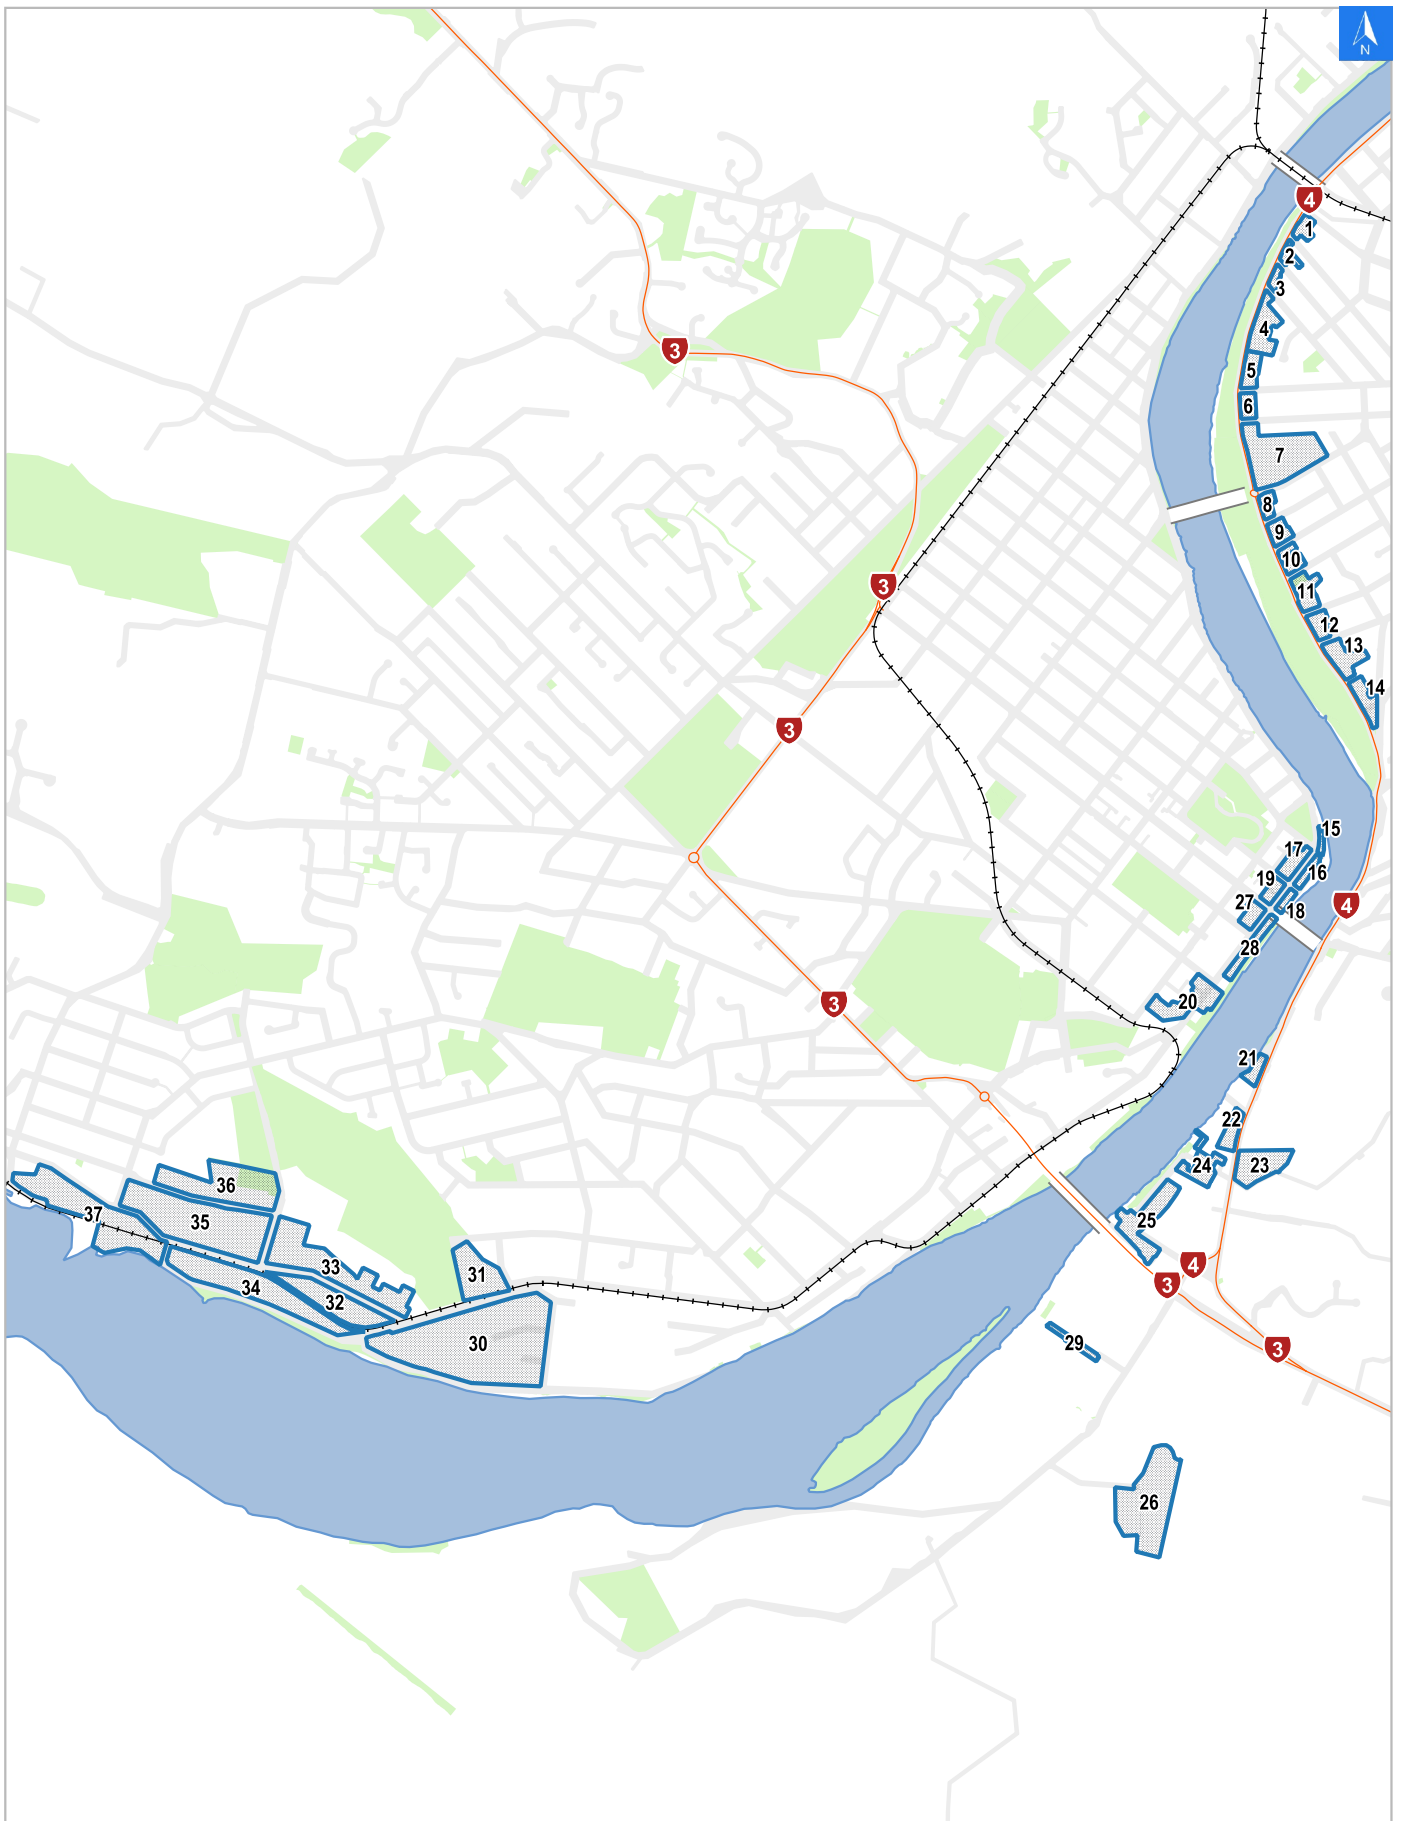

Flood Evacuation Map Key

Disclaimer:

Digital map data sourced from Land Information New Zealand CROWN COPYRIGHT RESERVED.
The information displayed in the GIS has been taken from Whanganui District Council's databases and maps.
It is made available in good faith but its accuracy or completeness is not guaranteed. If the information is relied on in support of a resource consent it should be verified independently.

Scale: 1:39,000

Wednesday, April 15, 2026

Disclaimer:

Digital map data sourced from Land Information New Zealand CROWN COPYRIGHT RESERVED.
The information displayed in the GIS has been taken from Whanganui District Council's databases and maps.
It is made available in good faith but its accuracy or completeness is not guaranteed. If the information is relied on in support of a resource consent it should be verified independently.

Scale 1: 5000

Wednesday, April 15, 2026

Disclaimer:

Digital map data sourced from Land Information New Zealand CROWN COPYRIGHT RESERVED.
The information displayed in the GIS has been taken from Whanganui District Council's databases and maps.
It is made available in good faith but its accuracy or completeness is not guaranteed. If the information is relied on in support of a resource consent it should be verified independently.