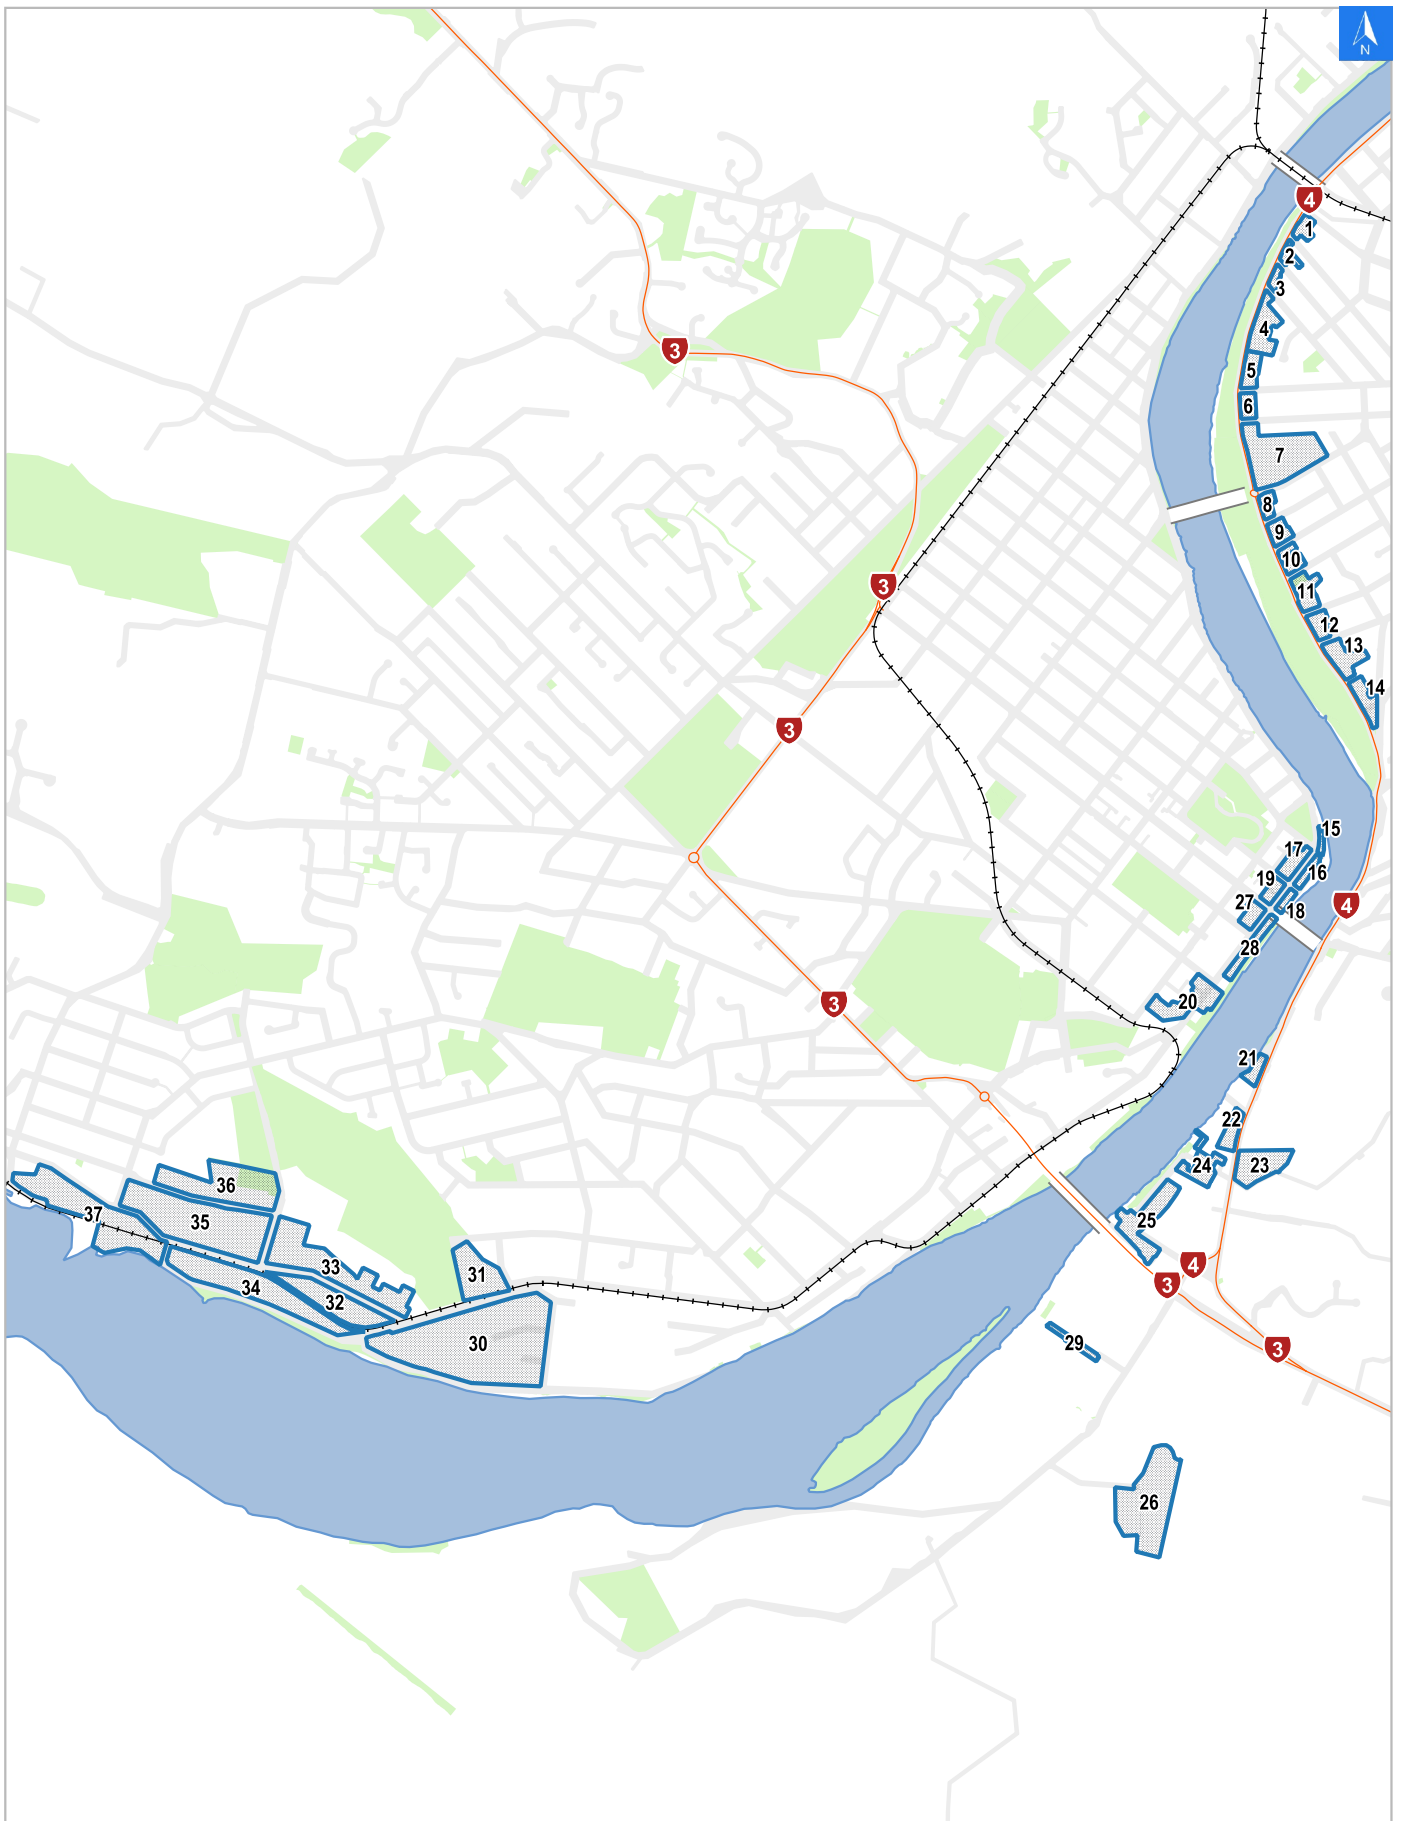

### Flood Evacuation Map Key

**Disclaimer:**

Digital map data sourced from Land Information New Zealand CROWN COPYRIGHT RESERVED.  
The information displayed in the GIS has been taken from Whanganui District Council's databases and maps.  
It is made available in good faith but its accuracy or completeness is not guaranteed. If the information is relied on in support of a resource consent it should be verified independently.

Scale: 1:39,000

Wednesday, April 22, 2026

Disclaimer:

Digital map data sourced from Land Information New Zealand CROWN COPYRIGHT RESERVED.  
The information displayed in the GIS has been taken from Whanganui District Council's databases and maps.  
It is made available in good faith but its accuracy or completeness is not guaranteed. If the information is relied on in support of a resource consent it should be verified independently.

Scale 1: 5000

**Wednesday, April 22, 2026**

**Disclaimer:**

Digital map data sourced from Land Information New Zealand CROWN COPYRIGHT RESERVED.  
The information displayed in the GIS has been taken from Whanganui District Council's databases and maps.  
It is made available in good faith but its accuracy or completeness is not guaranteed. If the information is relied on in support of a resource consent it should be verified independently.

<b>LINZ Address</b>	<b>Name</b>	<b>Time Advised</b>	<b>Notes</b>
19 Hinau Street, Castlecliff			
21 Hinau Street, Castlecliff			
23 Hinau Street, Castlecliff			
25 Hinau Street, Castlecliff			
37 Hinau Street, Castlecliff			
41 Hinau Street, Castlecliff			
45 Hinau Street, Castlecliff			