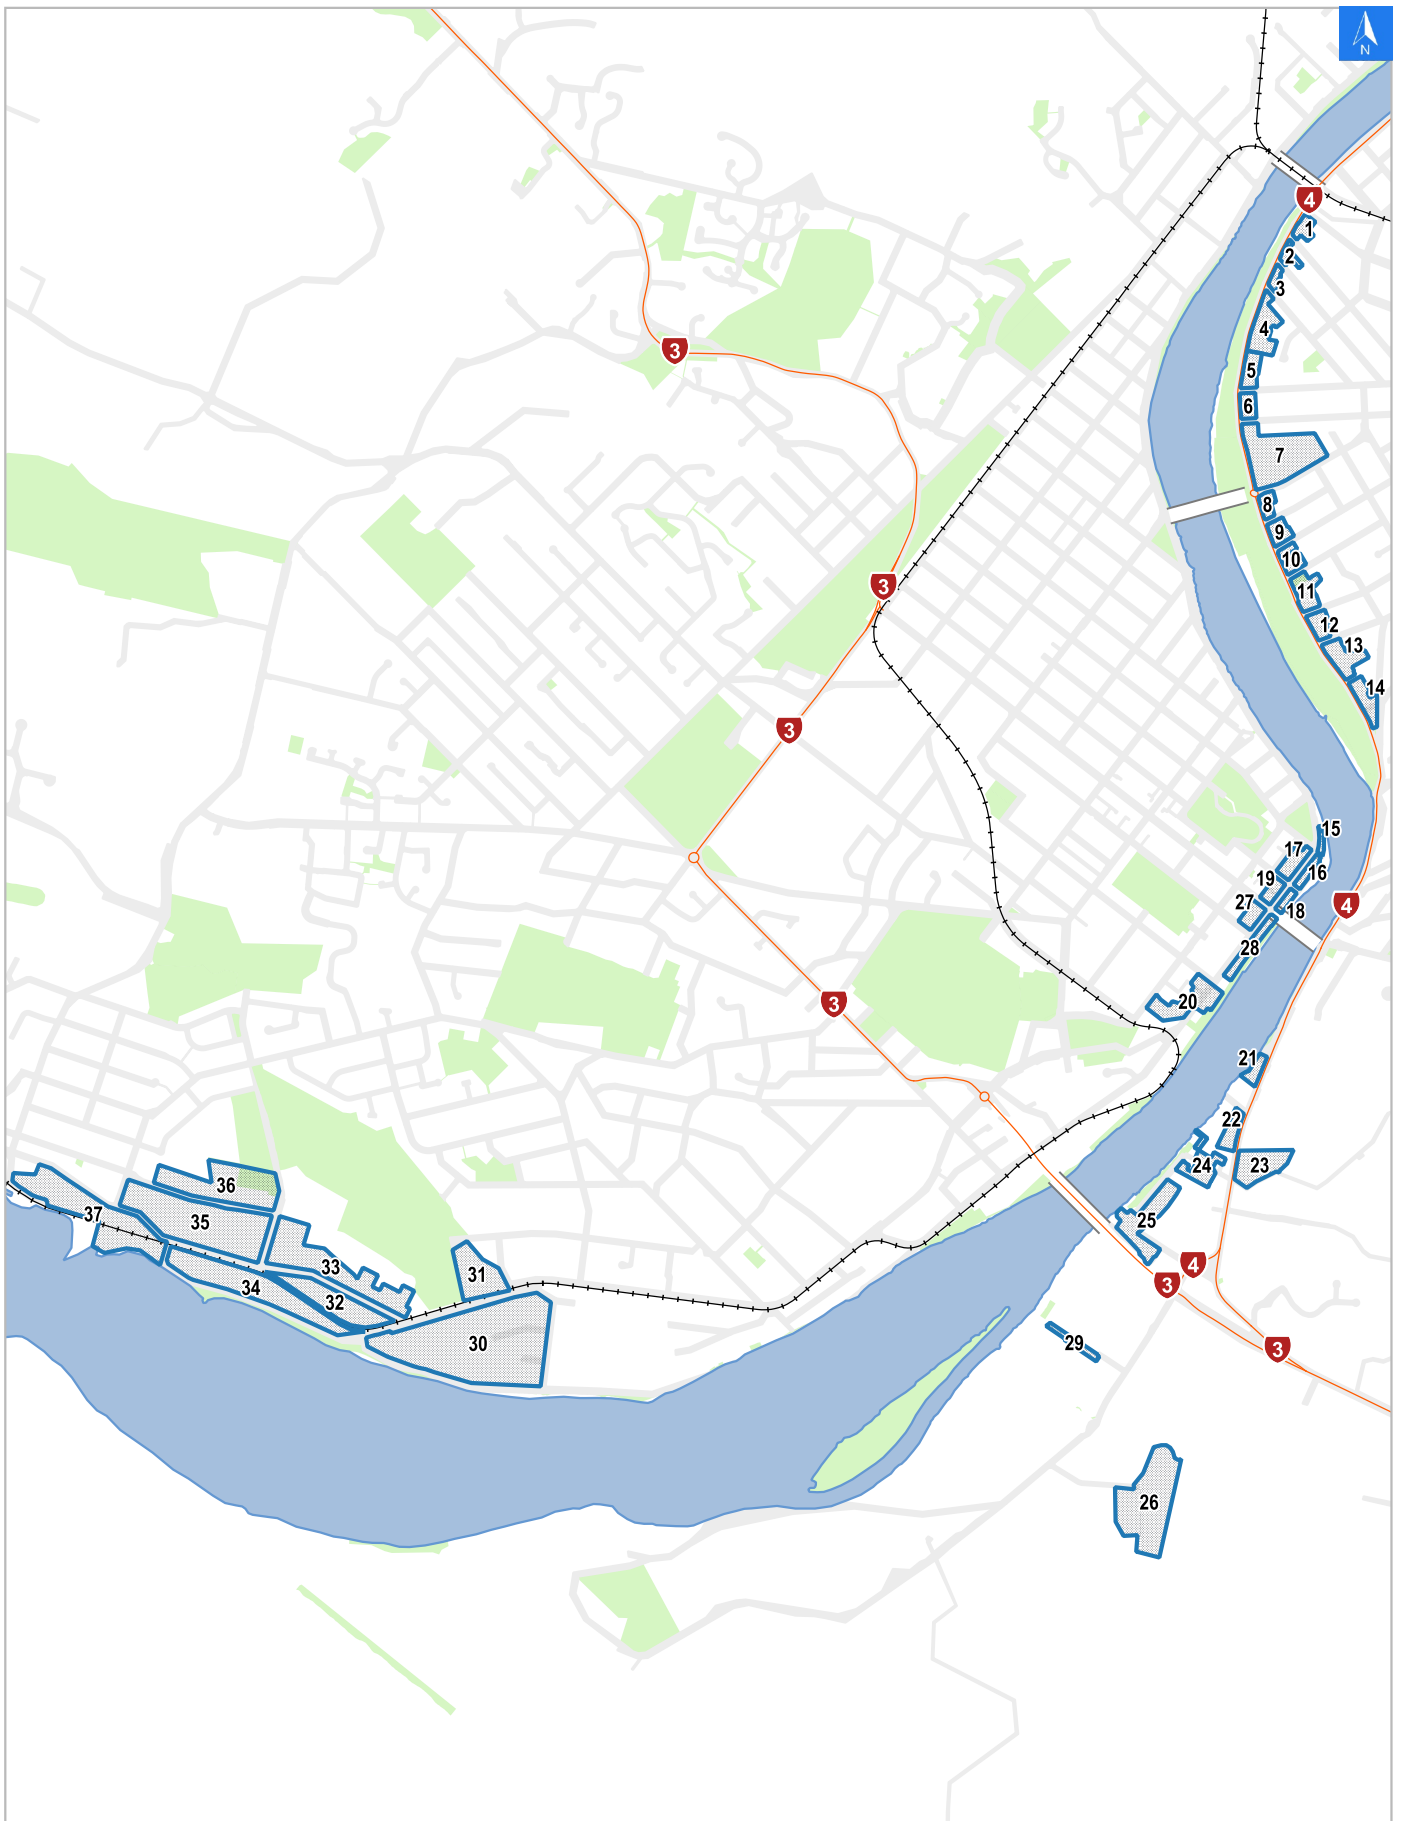

Flood Evacuation Map Key

Disclaimer:

Digital map data sourced from Land Information New Zealand CROWN COPYRIGHT RESERVED.
The information displayed in the GIS has been taken from Whanganui District Council's databases and maps.
It is made available in good faith but its accuracy or completeness is not guaranteed. If the information is relied on in support of a resource consent it should be verified independently.

Scale: 1:39,000

Wednesday, April 22, 2026

Disclaimer:

Digital map data sourced from Land Information New Zealand CROWN COPYRIGHT RESERVED.
The information displayed in the GIS has been taken from Whanganui District Council's databases and maps.
It is made available in good faith but its accuracy or completeness is not guaranteed. If the information is relied on in support of a resource consent it should be verified independently.

Scale 1: 5000

Wednesday, April 22, 2026

Disclaimer:

Digital map data sourced from Land Information New Zealand CROWN COPYRIGHT RESERVED.
The information displayed in the GIS has been taken from Whanganui District Council's databases and maps.
It is made available in good faith but its accuracy or completeness is not guaranteed. If the information is relied on in support of a resource consent it should be verified independently.

LINZ Address	Name	Time Advised	Notes
3 Wharf Street, Castlecliff			
7 Wharf Street, Castlecliff			