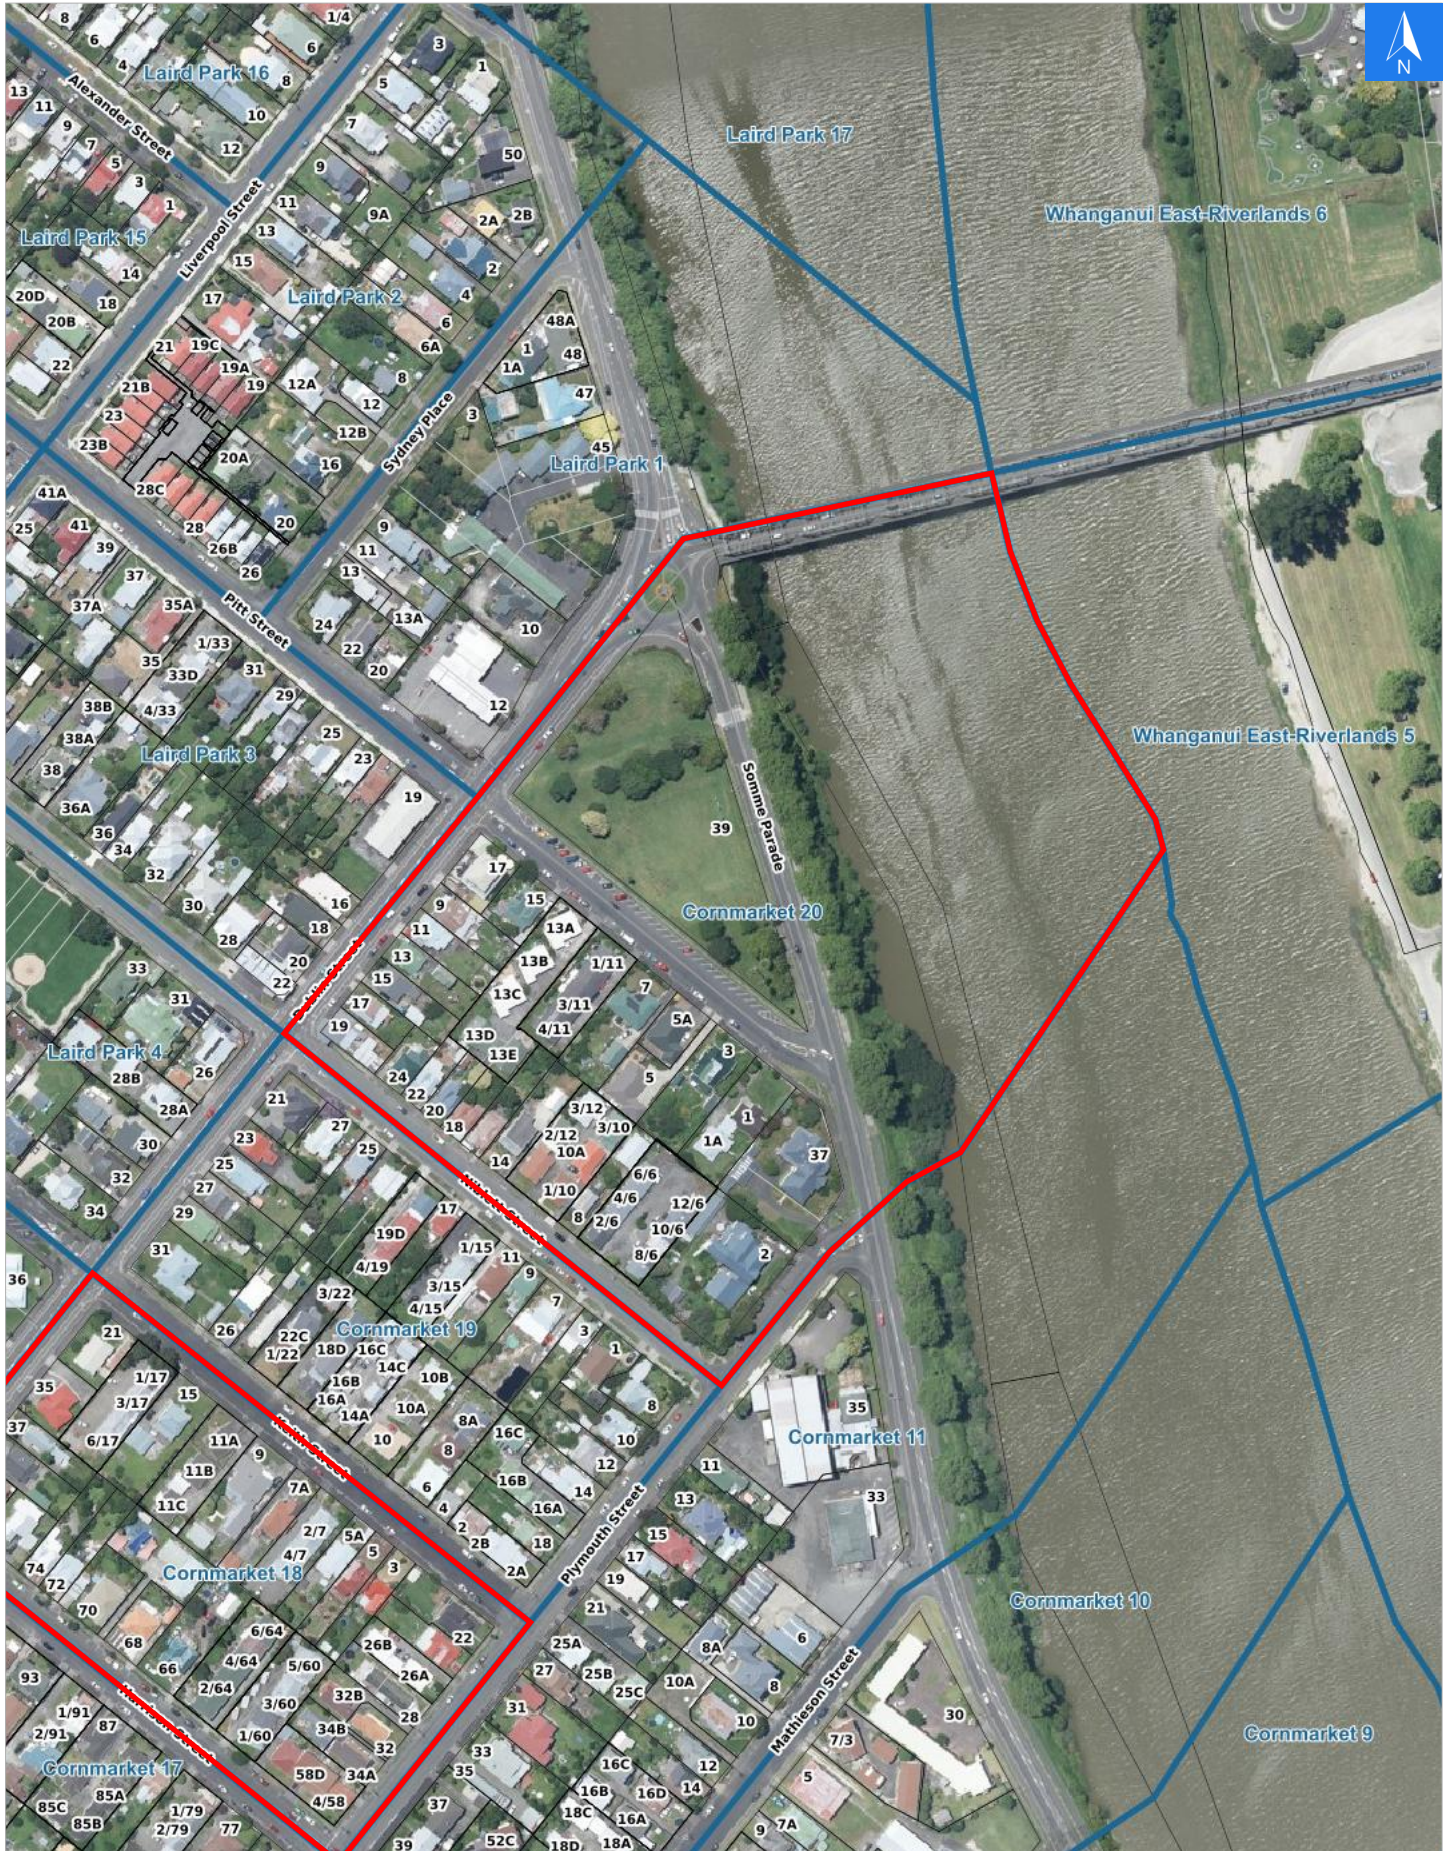

Wednesday, April 22, 2026

Disclaimer:

Digital map data sourced from Land Information New Zealand CROWN COPYRIGHT RESERVED.
The information displayed in the GIS has been taken from Whanganui District Council's databases and maps.
It is made available in good faith but its accuracy or completeness is not guaranteed. If the information is relied on in support of a resource consent it should be verified independently.

Scale 1: 3000

Wednesday, April 22, 2026

Disclaimer:

Digital map data sourced from Land Information New Zealand CROWN COPYRIGHT RESERVED.
The information displayed in the GIS has been taken from Whanganui District Council's databases and maps.
It is made available in good faith but its accuracy or completeness is not guaranteed. If the information is relied on in support of a resource consent it should be verified independently.

Rapid Urban Evacuation Addresses

Data sourced from LINZ

LINZ Address	Notes	Date Time Visited	Placard
9 Dublin Street			W Y1 Y2 R1 R2
11 Dublin Street			W Y1 Y2 R1 R2
13 Dublin Street			W Y1 Y2 R1 R2
15 Dublin Street			W Y1 Y2 R1 R2
17 Dublin Street			W Y1 Y2 R1 R2
19 Dublin Street			W Y1 Y2 R1 R2
35 Dublin Street			W Y1 Y2 R1 R2
37 Dublin Street			W Y1 Y2 R1 R2
39 Dublin Street			W Y1 Y2 R1 R2
41 Dublin Street			W Y1 Y2 R1 R2
1/58 Harrison Street			W Y1 Y2 R1 R2
2/58 Harrison Street			W Y1 Y2 R1 R2
3/58 Harrison Street			W Y1 Y2 R1 R2
4/58 Harrison Street			W Y1 Y2 R1 R2
1/60 Harrison Street			W Y1 Y2 R1 R2
2/60 Harrison Street			W Y1 Y2 R1 R2
3/60 Harrison Street			W Y1 Y2 R1 R2
4/60 Harrison Street			W Y1 Y2 R1 R2
5/60 Harrison Street			W Y1 Y2 R1 R2
1/64 Harrison Street			W Y1 Y2 R1 R2
2/64 Harrison Street			W Y1 Y2 R1 R2
3/64 Harrison Street			W Y1 Y2 R1 R2
4/64 Harrison Street			W Y1 Y2 R1 R2
5/64 Harrison Street			W Y1 Y2 R1 R2