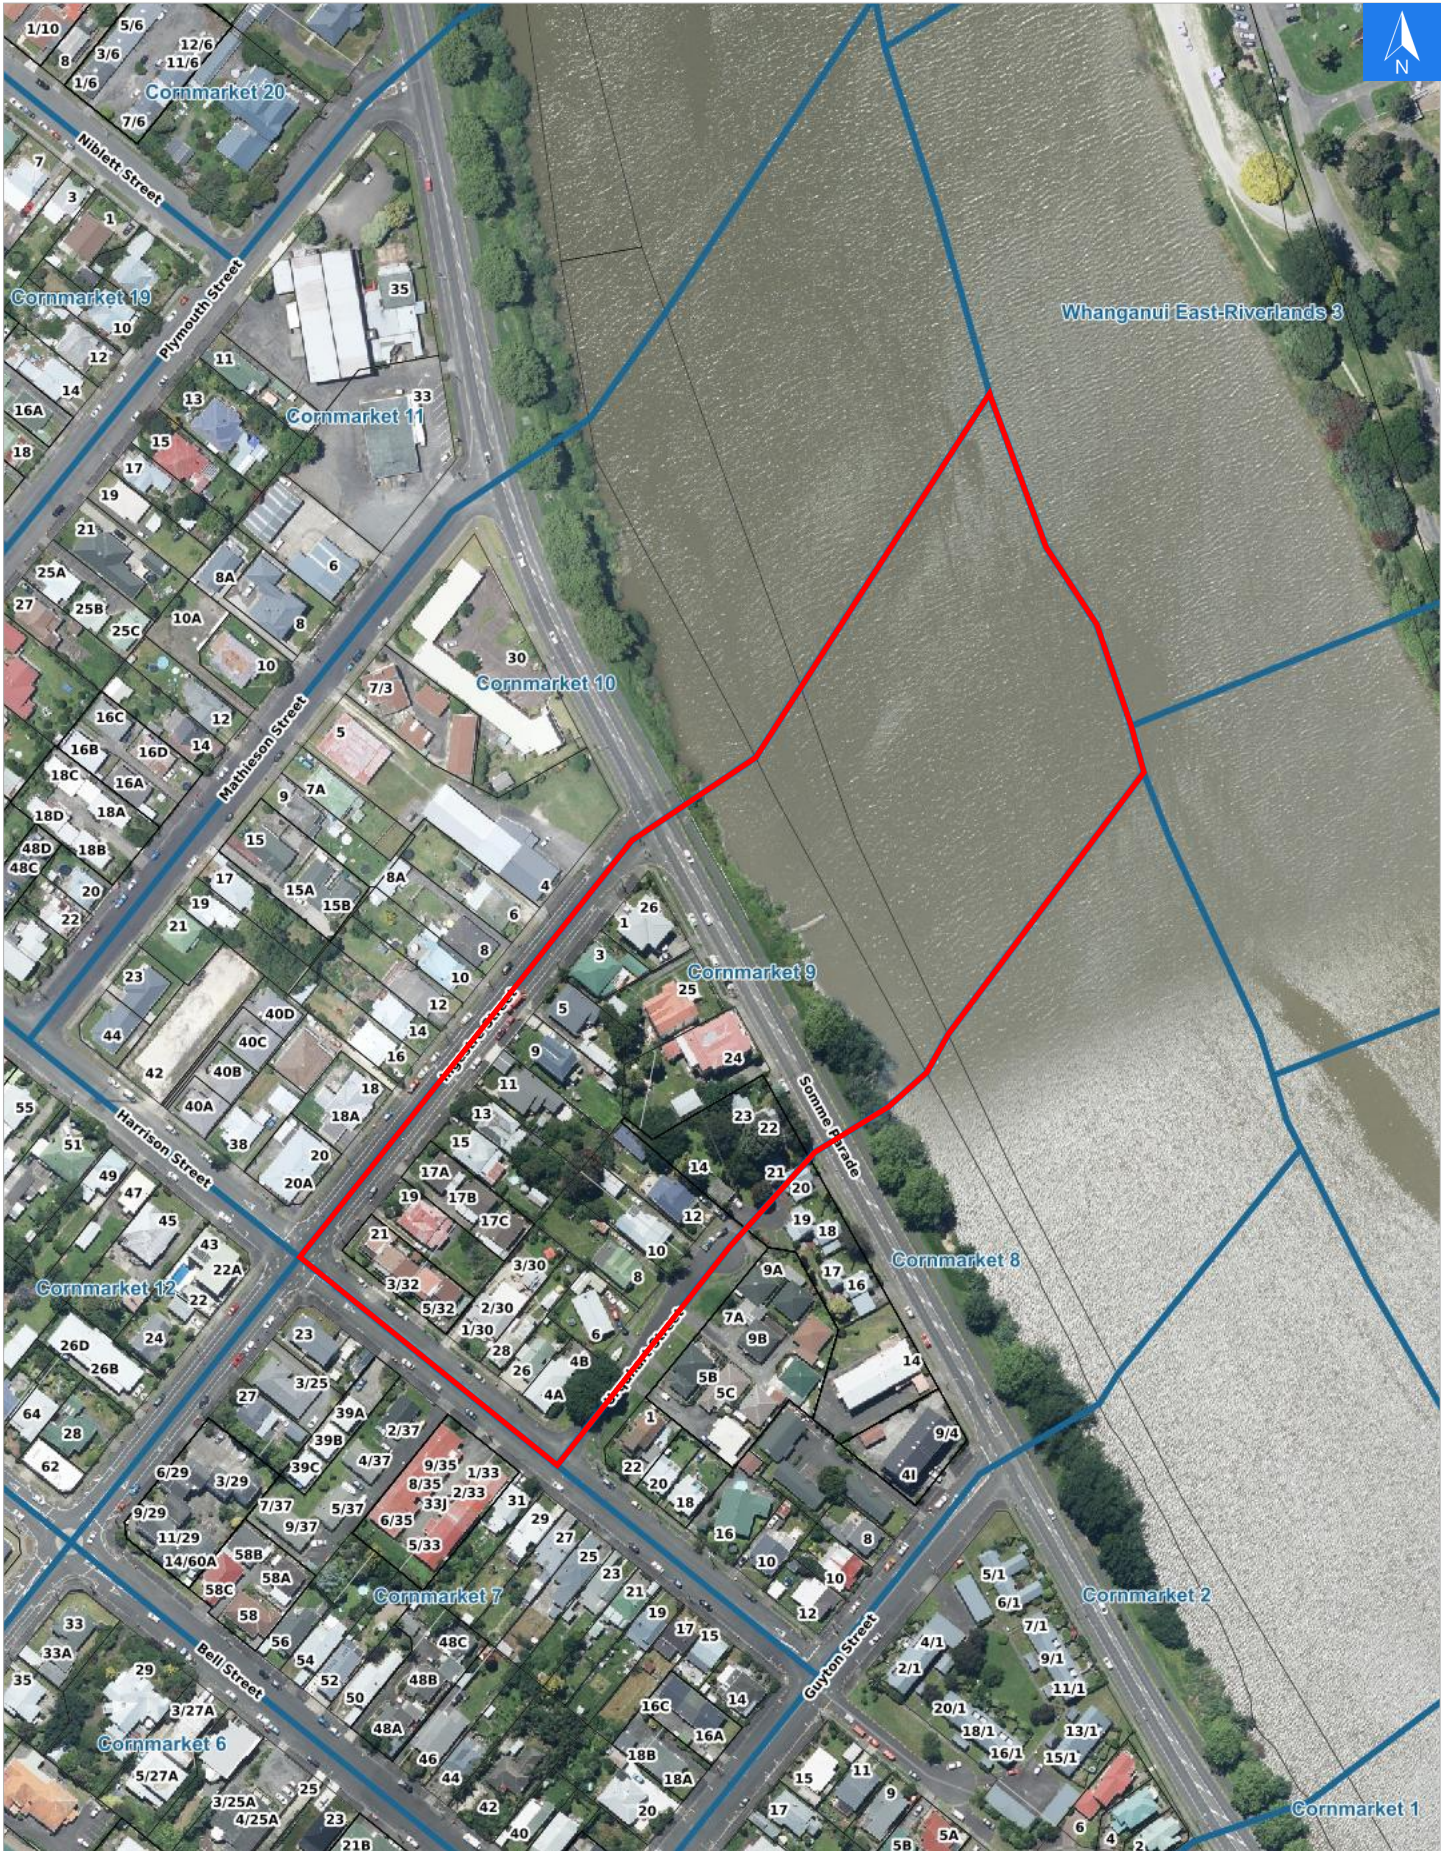

Wednesday, April 22, 2026

Disclaimer:

Digital map data sourced from Land Information New Zealand CROWN COPYRIGHT RESERVED.
The information displayed in the GIS has been taken from Whanganui District Council's databases and maps.
It is made available in good faith but its accuracy or completeness is not guaranteed. If the information is relied on in support of a resource consent it should be verified independently.

Scale 1: 2500

Wednesday, April 22, 2026

Disclaimer:

Digital map data sourced from Land Information New Zealand CROWN COPYRIGHT RESERVED.
The information displayed in the GIS has been taken from Whanganui District Council's databases and maps.
It is made available in good faith but its accuracy or completeness is not guaranteed. If the information is relied on in support of a resource consent it should be verified independently.

Rapid Urban Evacuation Addresses

Data sourced from LINZ

LINZ Address	Notes	Date Time Visited	Placard
26 Harrison Street			W Y1 Y2 R1 R2
28 Harrison Street			W Y1 Y2 R1 R2
1/30 Harrison Street			W Y1 Y2 R1 R2
2/30 Harrison Street			W Y1 Y2 R1 R2
3/30 Harrison Street			W Y1 Y2 R1 R2
2/32 Harrison Street			W Y1 Y2 R1 R2
3/32 Harrison Street			W Y1 Y2 R1 R2
4/32 Harrison Street			W Y1 Y2 R1 R2
5/32 Harrison Street			W Y1 Y2 R1 R2
3 Ingestre Street			W Y1 Y2 R1 R2
5 Ingestre Street			W Y1 Y2 R1 R2
9 Ingestre Street			W Y1 Y2 R1 R2
11 Ingestre Street			W Y1 Y2 R1 R2
13 Ingestre Street			W Y1 Y2 R1 R2
15 Ingestre Street			W Y1 Y2 R1 R2
17A Ingestre Street			W Y1 Y2 R1 R2
17B Ingestre Street			W Y1 Y2 R1 R2
17C Ingestre Street			W Y1 Y2 R1 R2
19 Ingestre Street			W Y1 Y2 R1 R2
21 Ingestre Street			W Y1 Y2 R1 R2
21 Somme Parade			W Y1 Y2 R1 R2
22 Somme Parade			W Y1 Y2 R1 R2
23 Somme Parade			W Y1 Y2 R1 R2
24 Somme Parade			W Y1 Y2 R1 R2