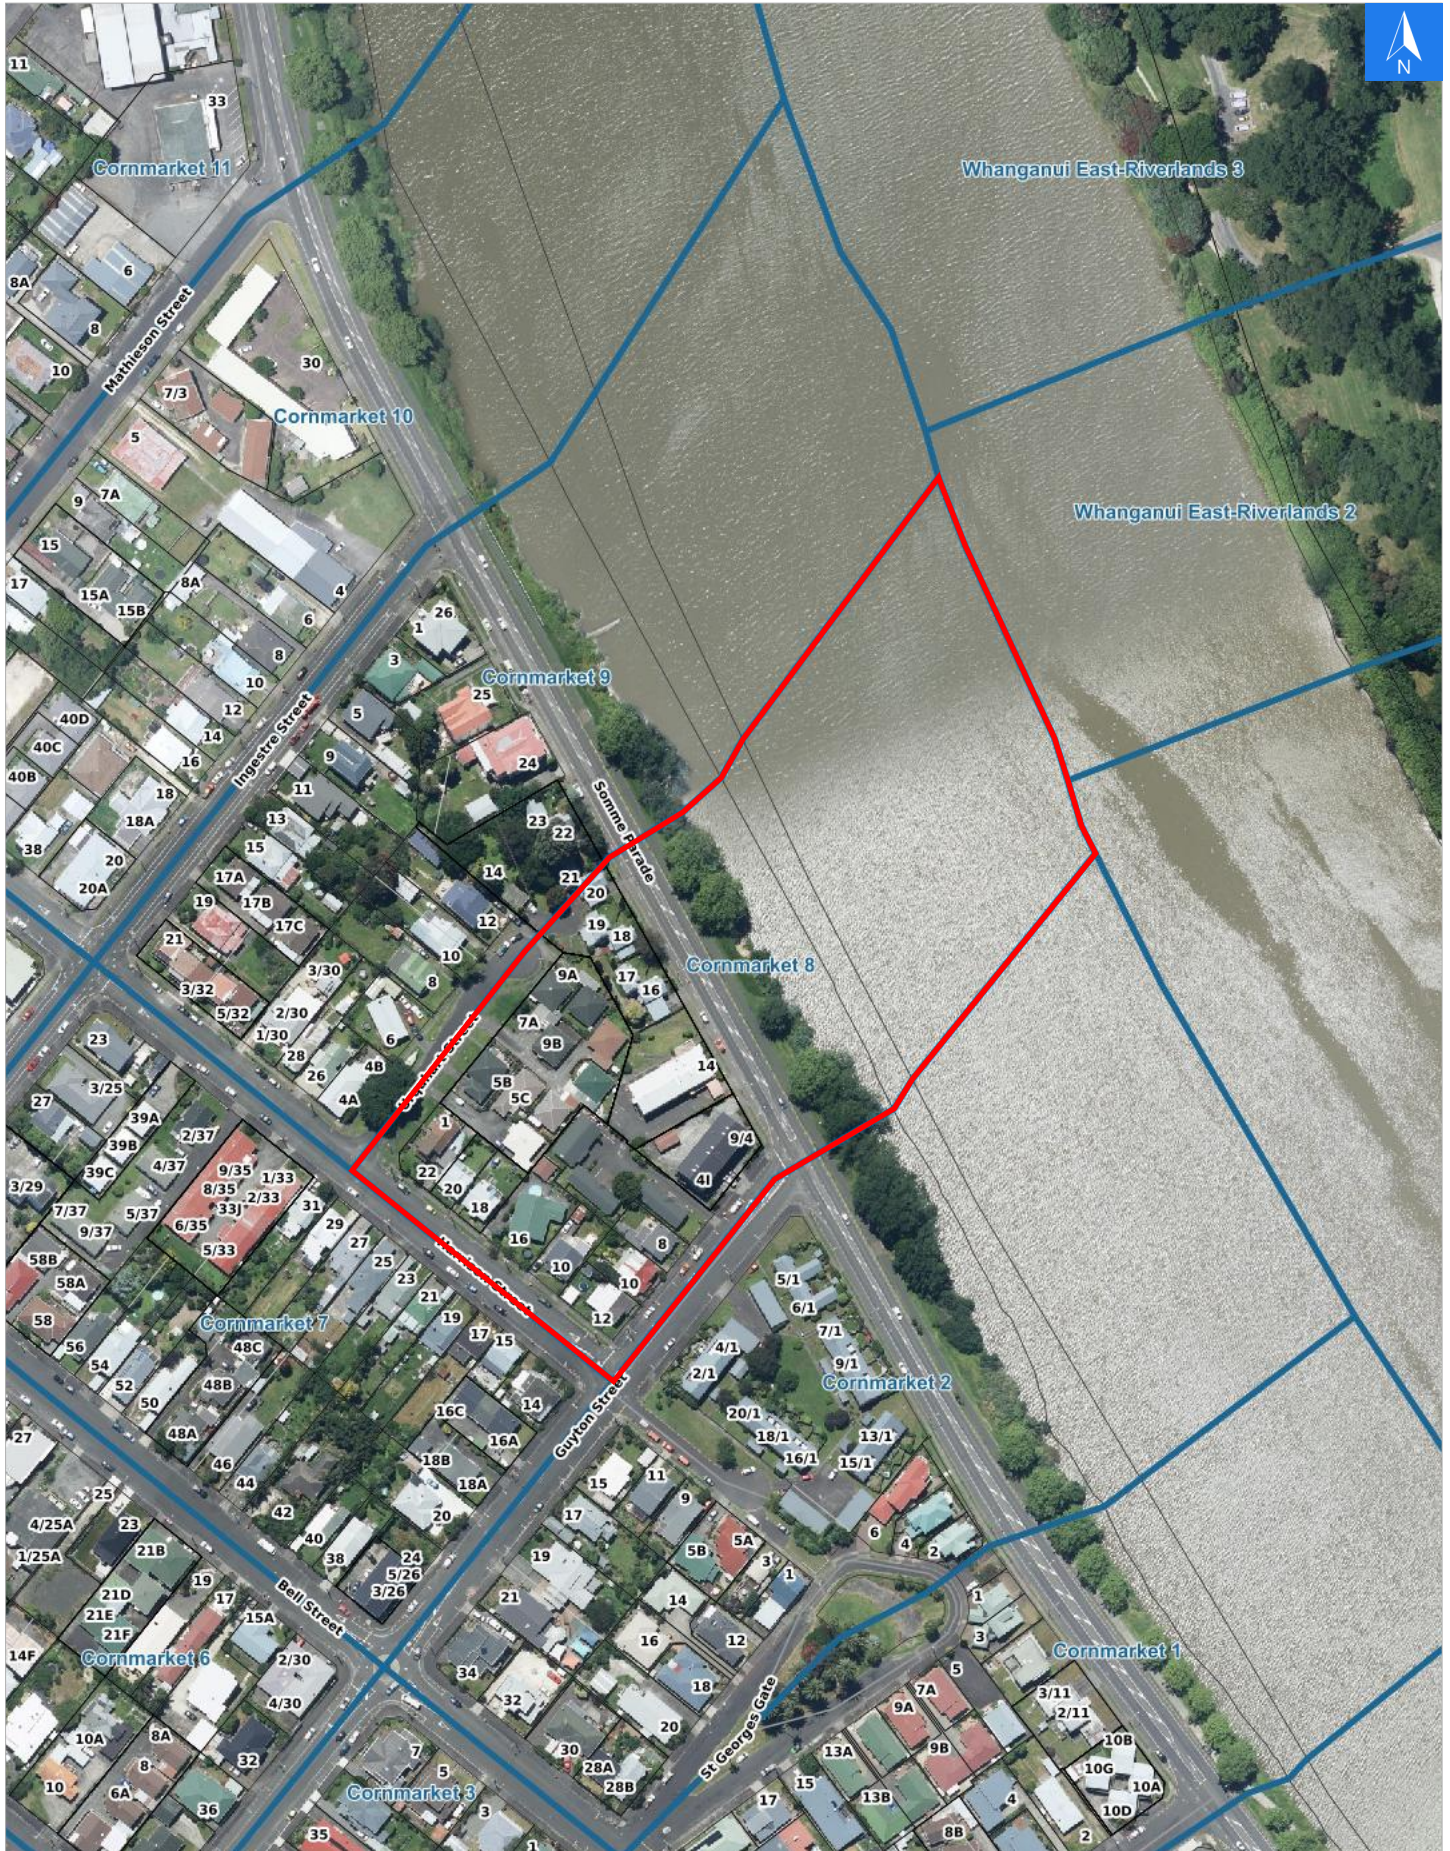

Wednesday, April 22, 2026

Disclaimer:

Digital map data sourced from Land Information New Zealand CROWN COPYRIGHT RESERVED. The information displayed in the GIS has been taken from Whanganui District Council's databases and maps. It is made available in good faith but its accuracy or completeness is not guaranteed. If the information is relied on in support of a resource consent it should be verified independently.

Scale 1: 2500

Wednesday, April 22, 2026

Disclaimer:

Digital map data sourced from Land Information New Zealand CROWN COPYRIGHT RESERVED.  
The information displayed in the GIS has been taken from Whanganui District Council's databases and maps.  
It is made available in good faith but its accuracy or completeness is not guaranteed. If the information is relied on in support of a resource consent it should be verified independently.

Rapid Urban Evacuation Addresses

Data sourced from LINZ

LINZ Address	Notes	Date Time Visited	Placard
1/4 Guyton Street			W Y1 Y2 R1 R2
2/4 Guyton Street			W Y1 Y2 R1 R2
3/4 Guyton Street			W Y1 Y2 R1 R2
4/4 Guyton Street			W Y1 Y2 R1 R2
5/4 Guyton Street			W Y1 Y2 R1 R2
6/4 Guyton Street			W Y1 Y2 R1 R2
7/4 Guyton Street			W Y1 Y2 R1 R2
8/4 Guyton Street			W Y1 Y2 R1 R2
9/4 Guyton Street			W Y1 Y2 R1 R2
8 Guyton Street			W Y1 Y2 R1 R2
10 Guyton Street			W Y1 Y2 R1 R2
12 Guyton Street			W Y1 Y2 R1 R2
10 Harrison Street			W Y1 Y2 R1 R2
16 Harrison Street			W Y1 Y2 R1 R2
18 Harrison Street			W Y1 Y2 R1 R2
20 Harrison Street			W Y1 Y2 R1 R2
22 Harrison Street			W Y1 Y2 R1 R2
14 Somme Parade			W Y1 Y2 R1 R2
16 Somme Parade			W Y1 Y2 R1 R2
17 Somme Parade			W Y1 Y2 R1 R2
18 Somme Parade			W Y1 Y2 R1 R2
19 Somme Parade			W Y1 Y2 R1 R2
20 Somme Parade			W Y1 Y2 R1 R2
1 Urquhart Street			W Y1 Y2 R1 R2