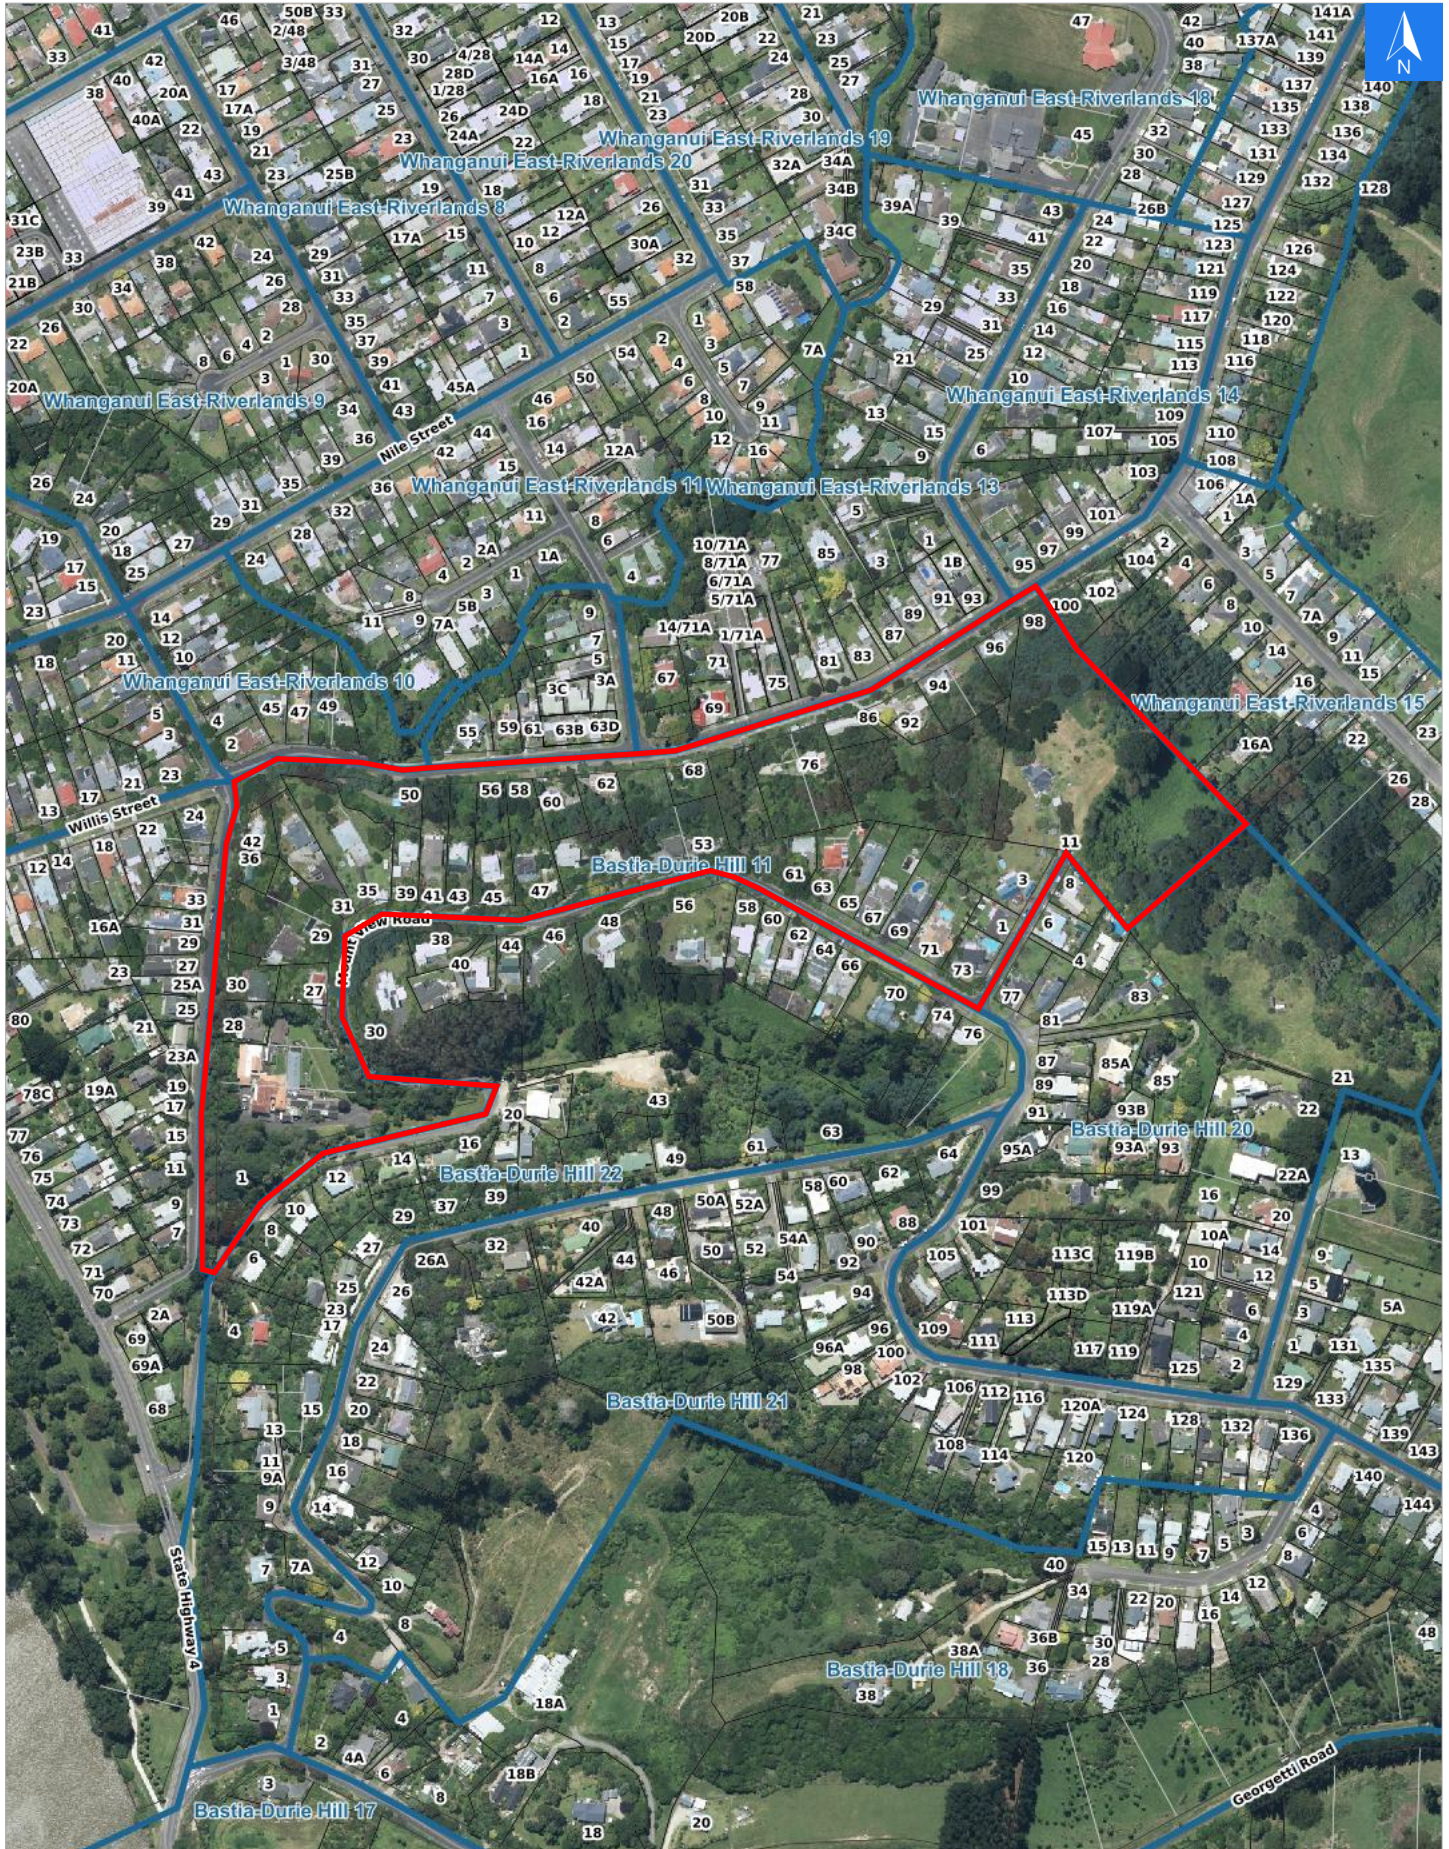

Disclaimer:

Digital map data sourced from Land Information New Zealand CROWN COPYRIGHT RESERVED.
The information displayed in the GIS has been taken from Whanganui District Council's databases and maps.
It is made available in good faith but its accuracy or completeness is not guaranteed. If the information is relied on in support of a resource consent it should be verified independently.

Wednesday, April 15, 2026

Scale 1: 5000

Wednesday, April 15, 2026

Disclaimer:

Digital map data sourced from Land Information New Zealand CROWN COPYRIGHT RESERVED.
The information displayed in the GIS has been taken from Whanganui District Council's databases and maps.
It is made available in good faith but its accuracy or completeness is not guaranteed. If the information is relied on in support of a resource consent it should be verified independently.