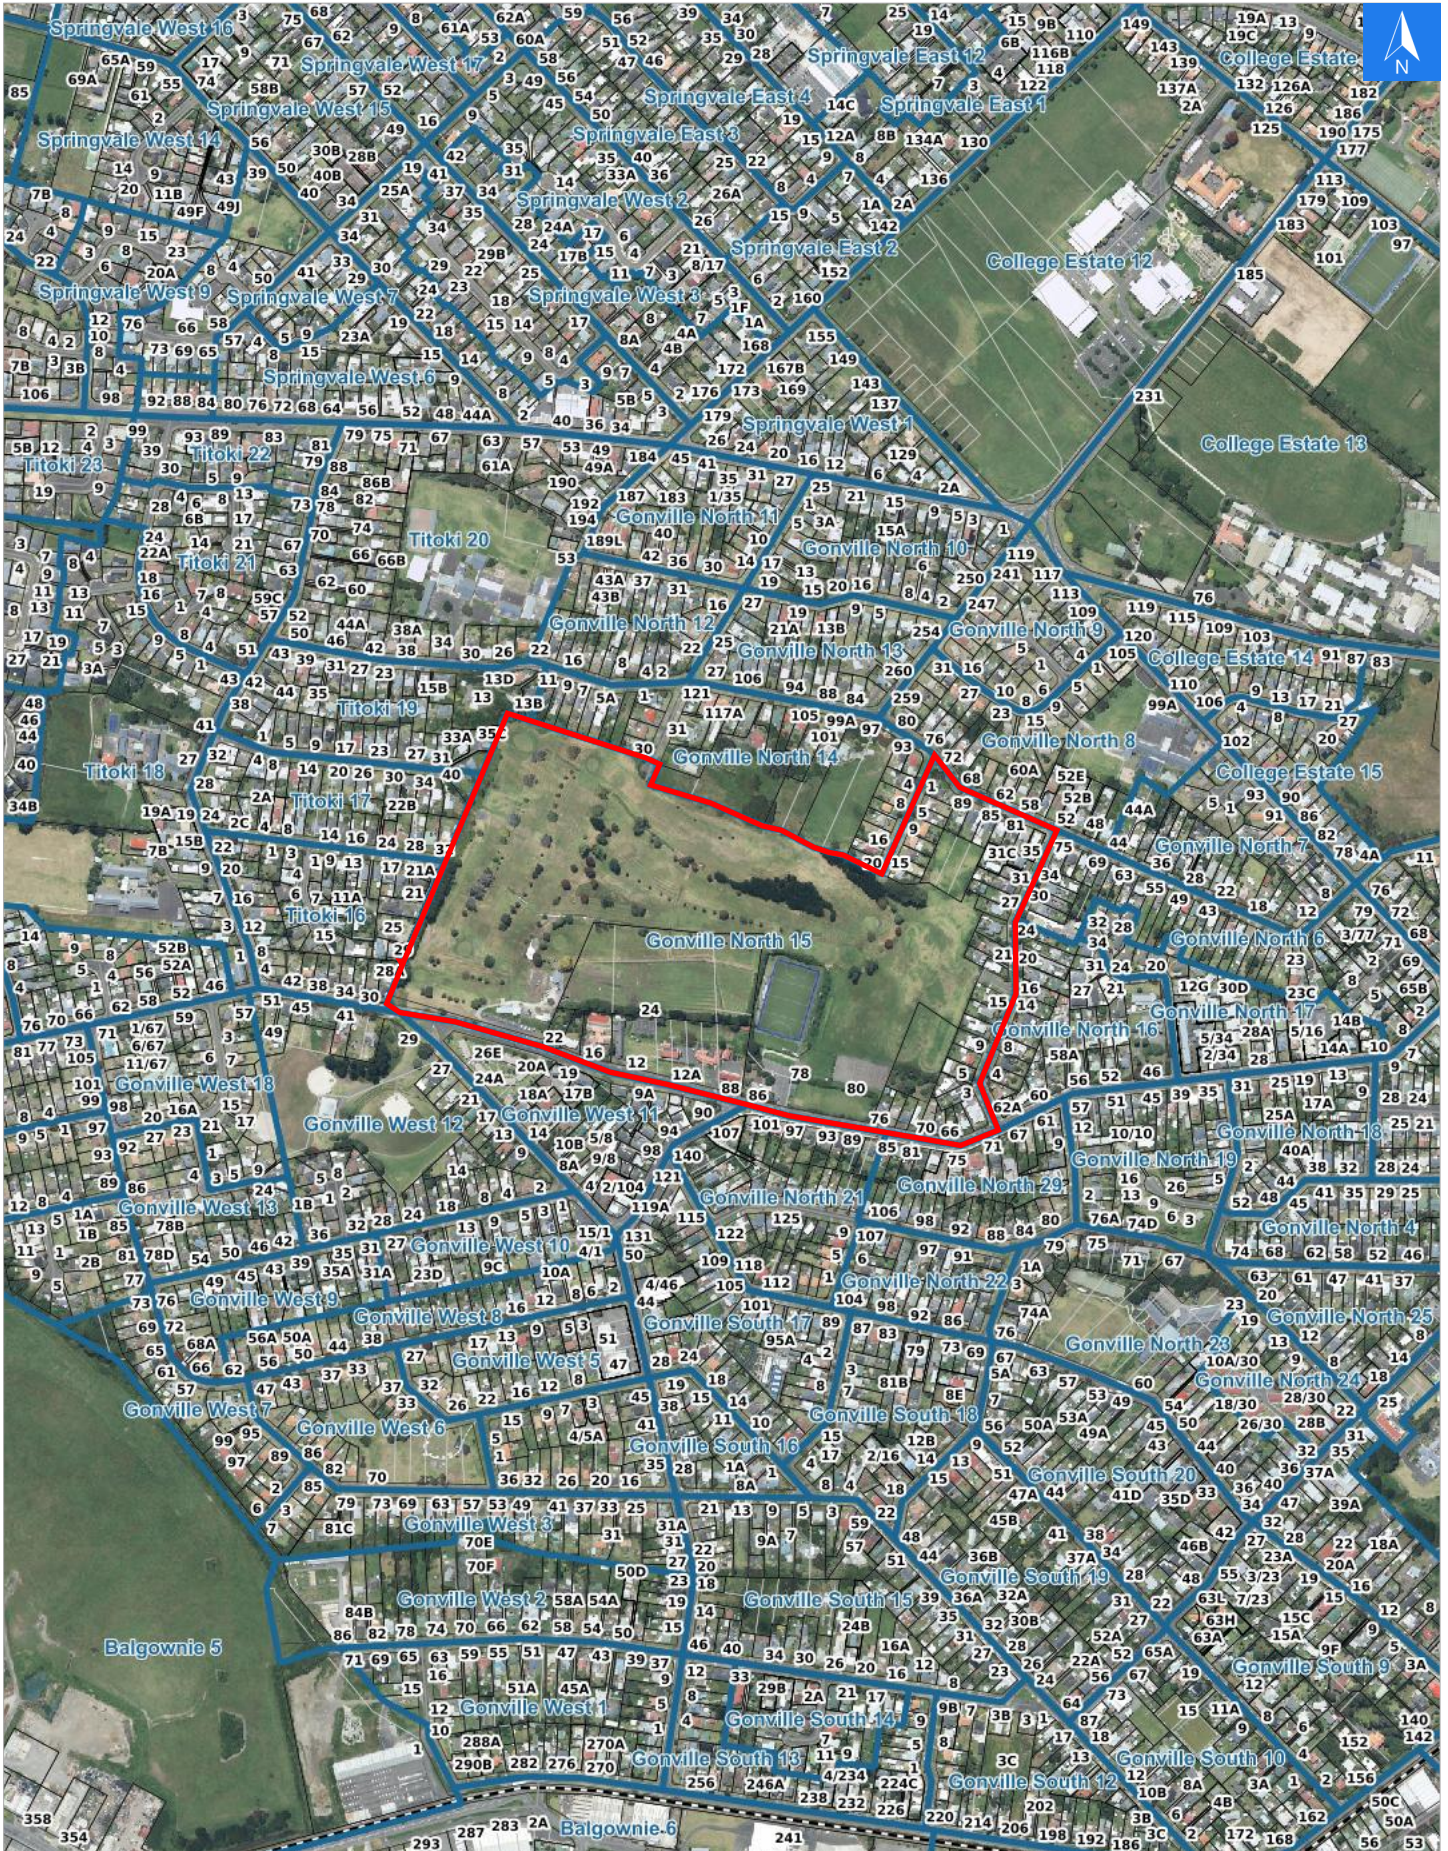

Disclaimer:

Digital map data sourced from Land Information New Zealand CROWN COPYRIGHT RESERVED.
The information displayed in the GIS has been taken from Whanganui District Council's databases and maps.
It is made available in good faith but its accuracy or completeness is not guaranteed. If the information is relied on in support of a resource consent it should be verified independently.

Wednesday, April 15, 2026

Scale 1: 10000

Wednesday, April 15, 2026

Disclaimer:

Digital map data sourced from Land Information New Zealand CROWN COPYRIGHT RESERVED.
The information displayed in the GIS has been taken from Whanganui District Council's databases and maps.
It is made available in good faith but its accuracy or completeness is not guaranteed. If the information is relied on in support of a resource consent it should be verified independently.

Rapid Urban Evacuation Addresses

Data sourced from LINZ

LINZ Address	Notes	Date Time Visited	Placard
64 Alma Road, Gonville			W Y1 Y2 R1 R2
66 Alma Road, Gonville			W Y1 Y2 R1 R2
68 Alma Road, Gonville			W Y1 Y2 R1 R2
70 Alma Road, Gonville			W Y1 Y2 R1 R2
70A Alma Road, Gonville			W Y1 Y2 R1 R2
72 Alma Road, Gonville			W Y1 Y2 R1 R2
74 Alma Road, Gonville			W Y1 Y2 R1 R2
76 Alma Road, Gonville			W Y1 Y2 R1 R2
78 Alma Road, Gonville			W Y1 Y2 R1 R2
80 Alma Road, Gonville			W Y1 Y2 R1 R2
86 Alma Road, Gonville			W Y1 Y2 R1 R2
88 Alma Road, Gonville			W Y1 Y2 R1 R2
1 Brooking Street, Tawhero			W Y1 Y2 R1 R2
3 Brooking Street, Tawhero			W Y1 Y2 R1 R2
5 Brooking Street, Tawhero			W Y1 Y2 R1 R2
7 Brooking Street, Tawhero			W Y1 Y2 R1 R2
9 Brooking Street, Tawhero			W Y1 Y2 R1 R2
11 Brooking Street, Tawhero			W Y1 Y2 R1 R2
13 Brooking Street, Tawhero			W Y1 Y2 R1 R2
15 Brooking Street, Tawhero			W Y1 Y2 R1 R2
17 Brooking Street, Tawhero			W Y1 Y2 R1 R2
1 Moore Avenue, Tawhero			W Y1 Y2 R1 R2
3 Moore Avenue, Tawhero			W Y1 Y2 R1 R2
3A Moore Avenue, Tawhero			W Y1 Y2 R1 R2