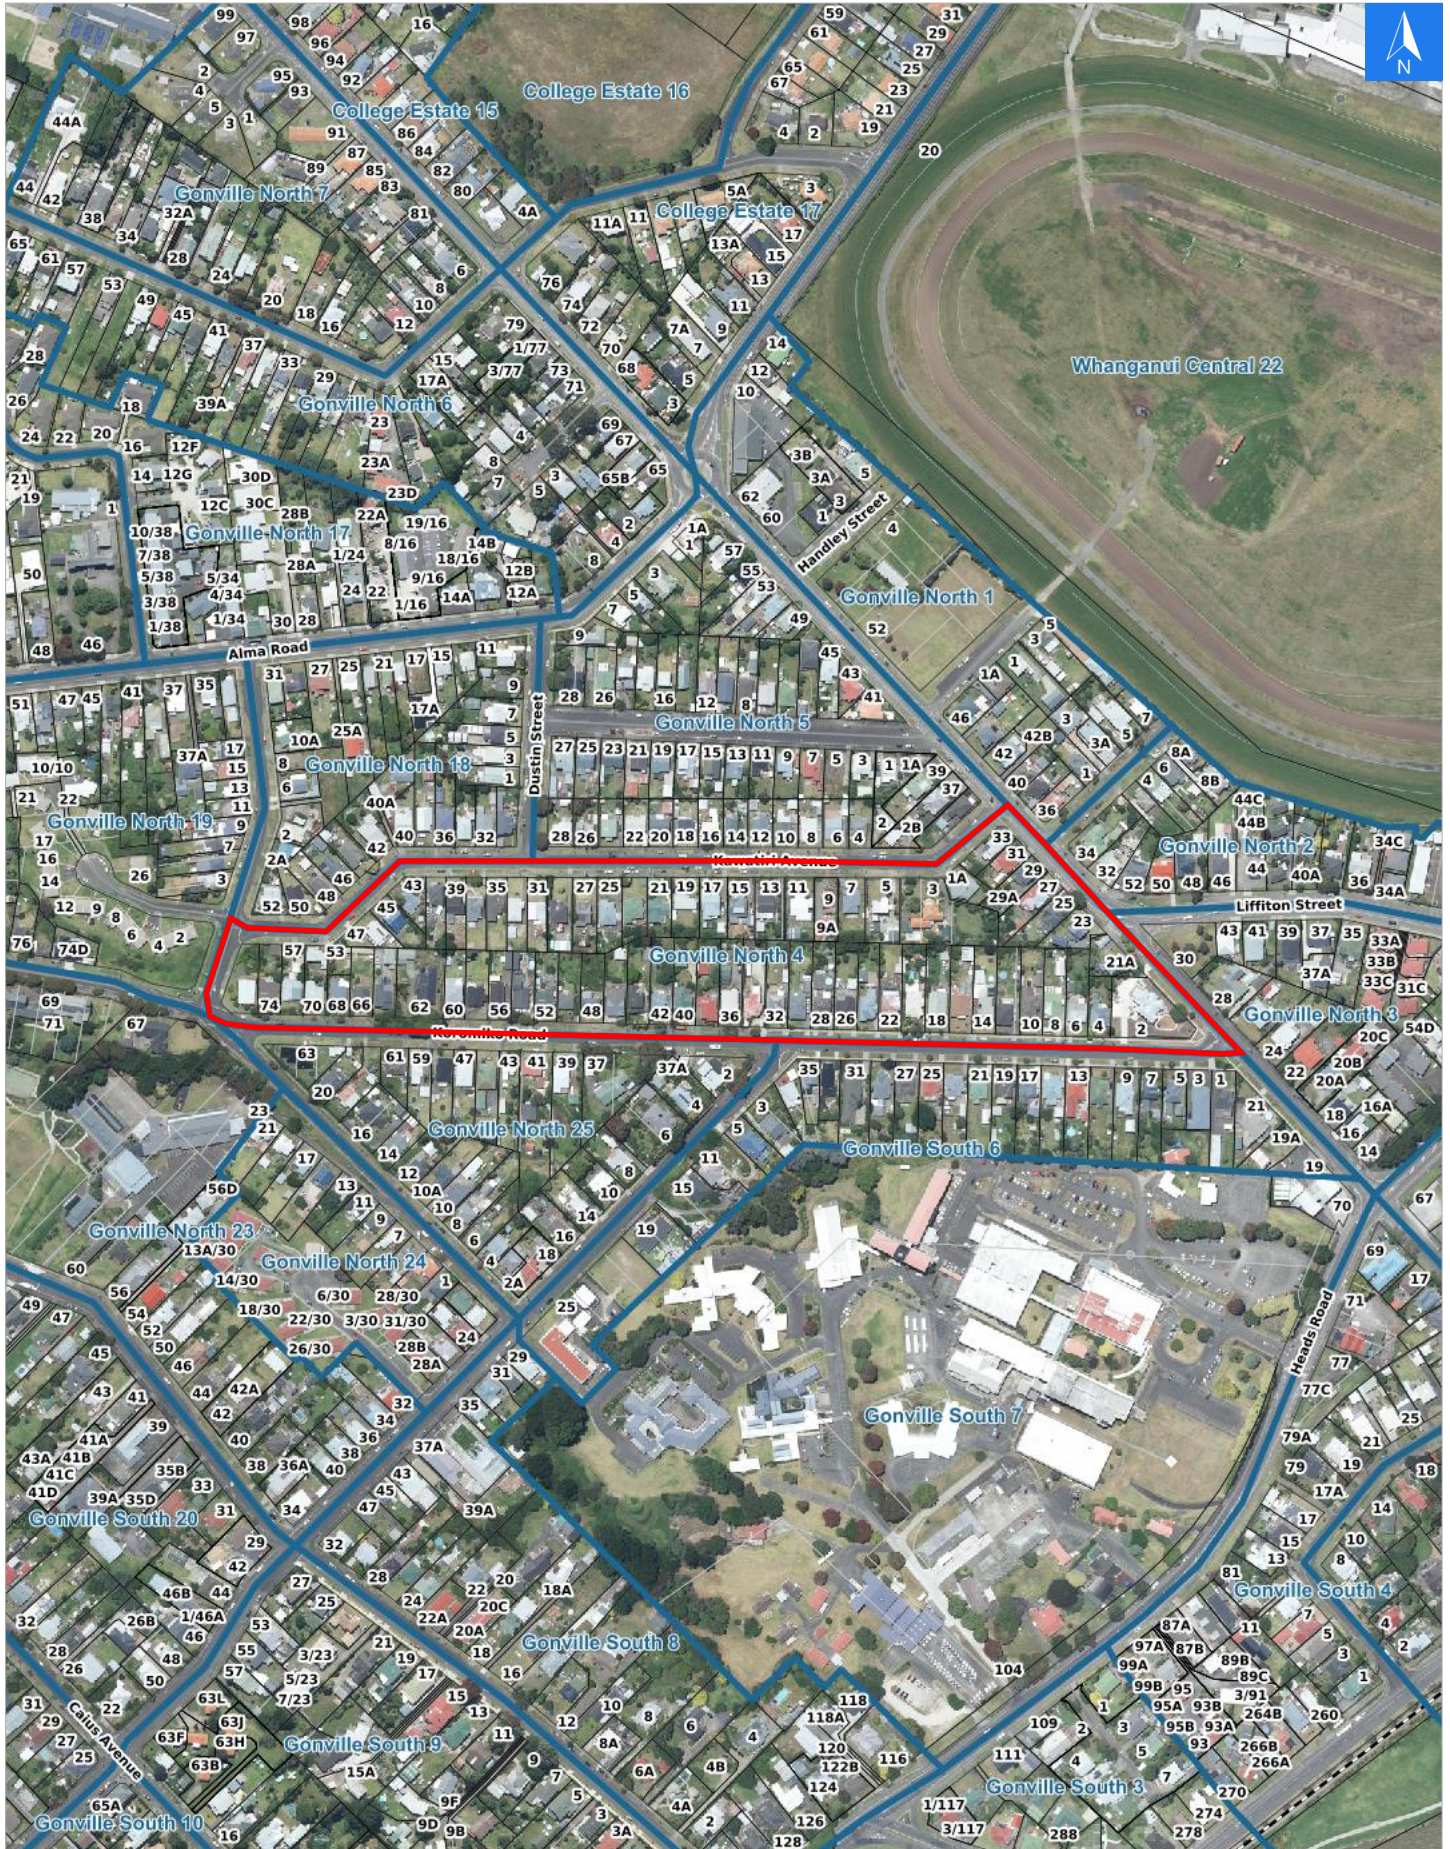

Disclaimer:

Digital map data sourced from Land Information New Zealand CROWN COPYRIGHT RESERVED.  
The information displayed in the GIS has been taken from Whanganui District Council's databases and maps.  
It is made available in good faith but its accuracy or completeness is not guaranteed. If the information is relied on in support of a resource consent it should be verified independently.

Wednesday, April 15, 2026

Scale 1: 5000

Wednesday, April 15, 2026

### Disclaimer:

Digital map data sourced from Land Information New Zealand CROWN COPYRIGHT RESERVED.  
The information displayed in the GIS has been taken from Whanganui District Council's databases and maps.  
It is made available in good faith but its accuracy or completeness is not guaranteed. If the information is relied on in support of a resource consent it should be verified independently.