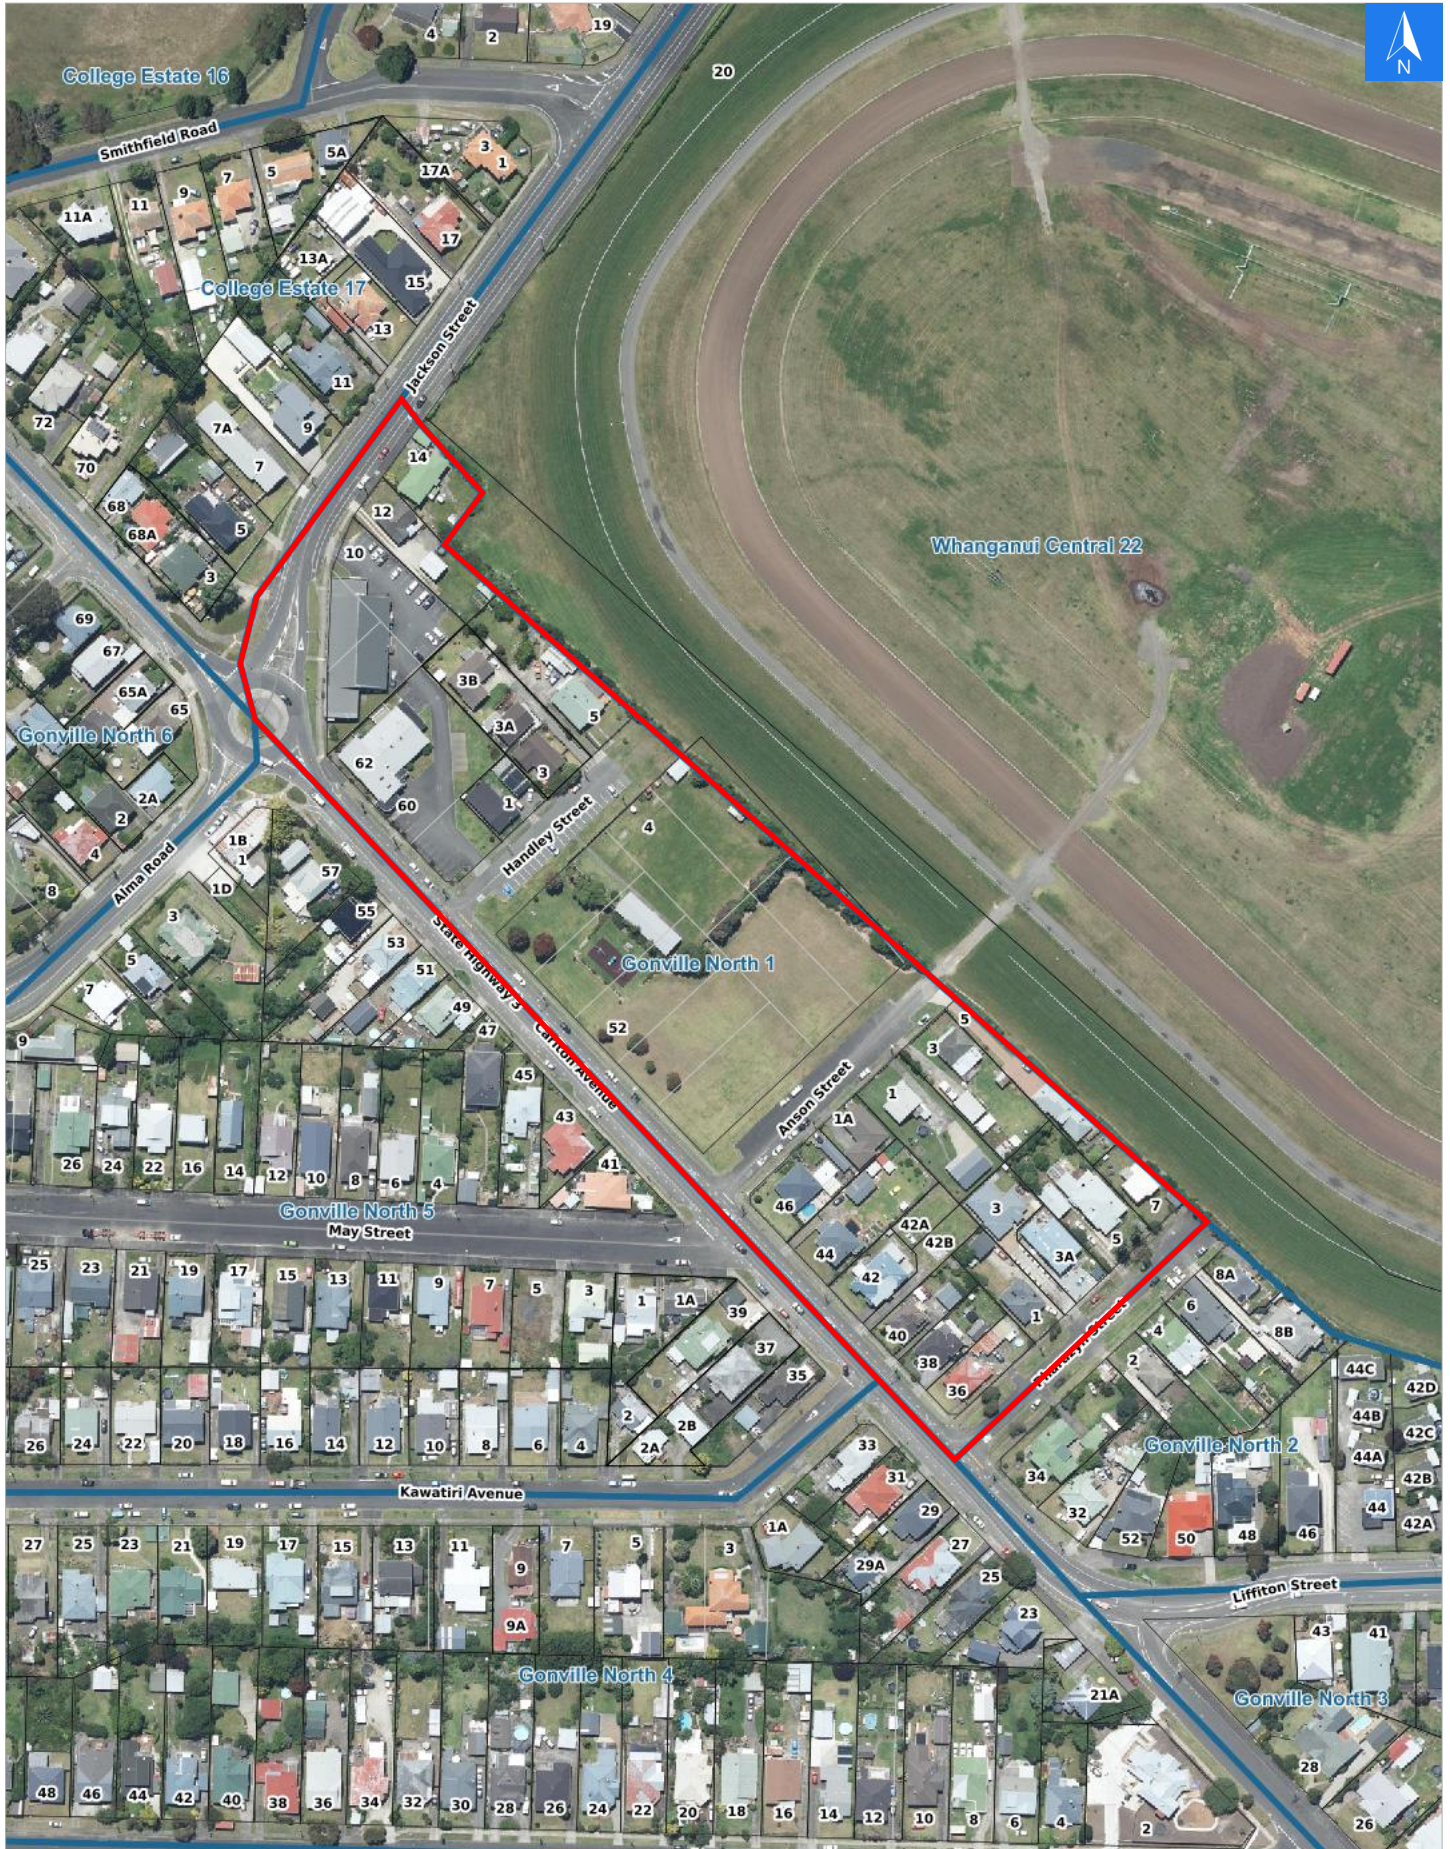

Wednesday, April 15, 2026

Disclaimer:

Digital map data sourced from Land Information New Zealand CROWN COPYRIGHT RESERVED.
The information displayed in the GIS has been taken from Whanganui District Council's databases and maps.
It is made available in good faith but its accuracy or completeness is not guaranteed. If the information is relied on in support of a resource consent it should be verified independently.

Scale 1: 2500

Wednesday, April 15, 2026

Disclaimer:

Digital map data sourced from Land Information New Zealand CROWN COPYRIGHT RESERVED.
The information displayed in the GIS has been taken from Whanganui District Council's databases and maps.
It is made available in good faith but its accuracy or completeness is not guaranteed. If the information is relied on in support of a resource consent it should be verified independently.