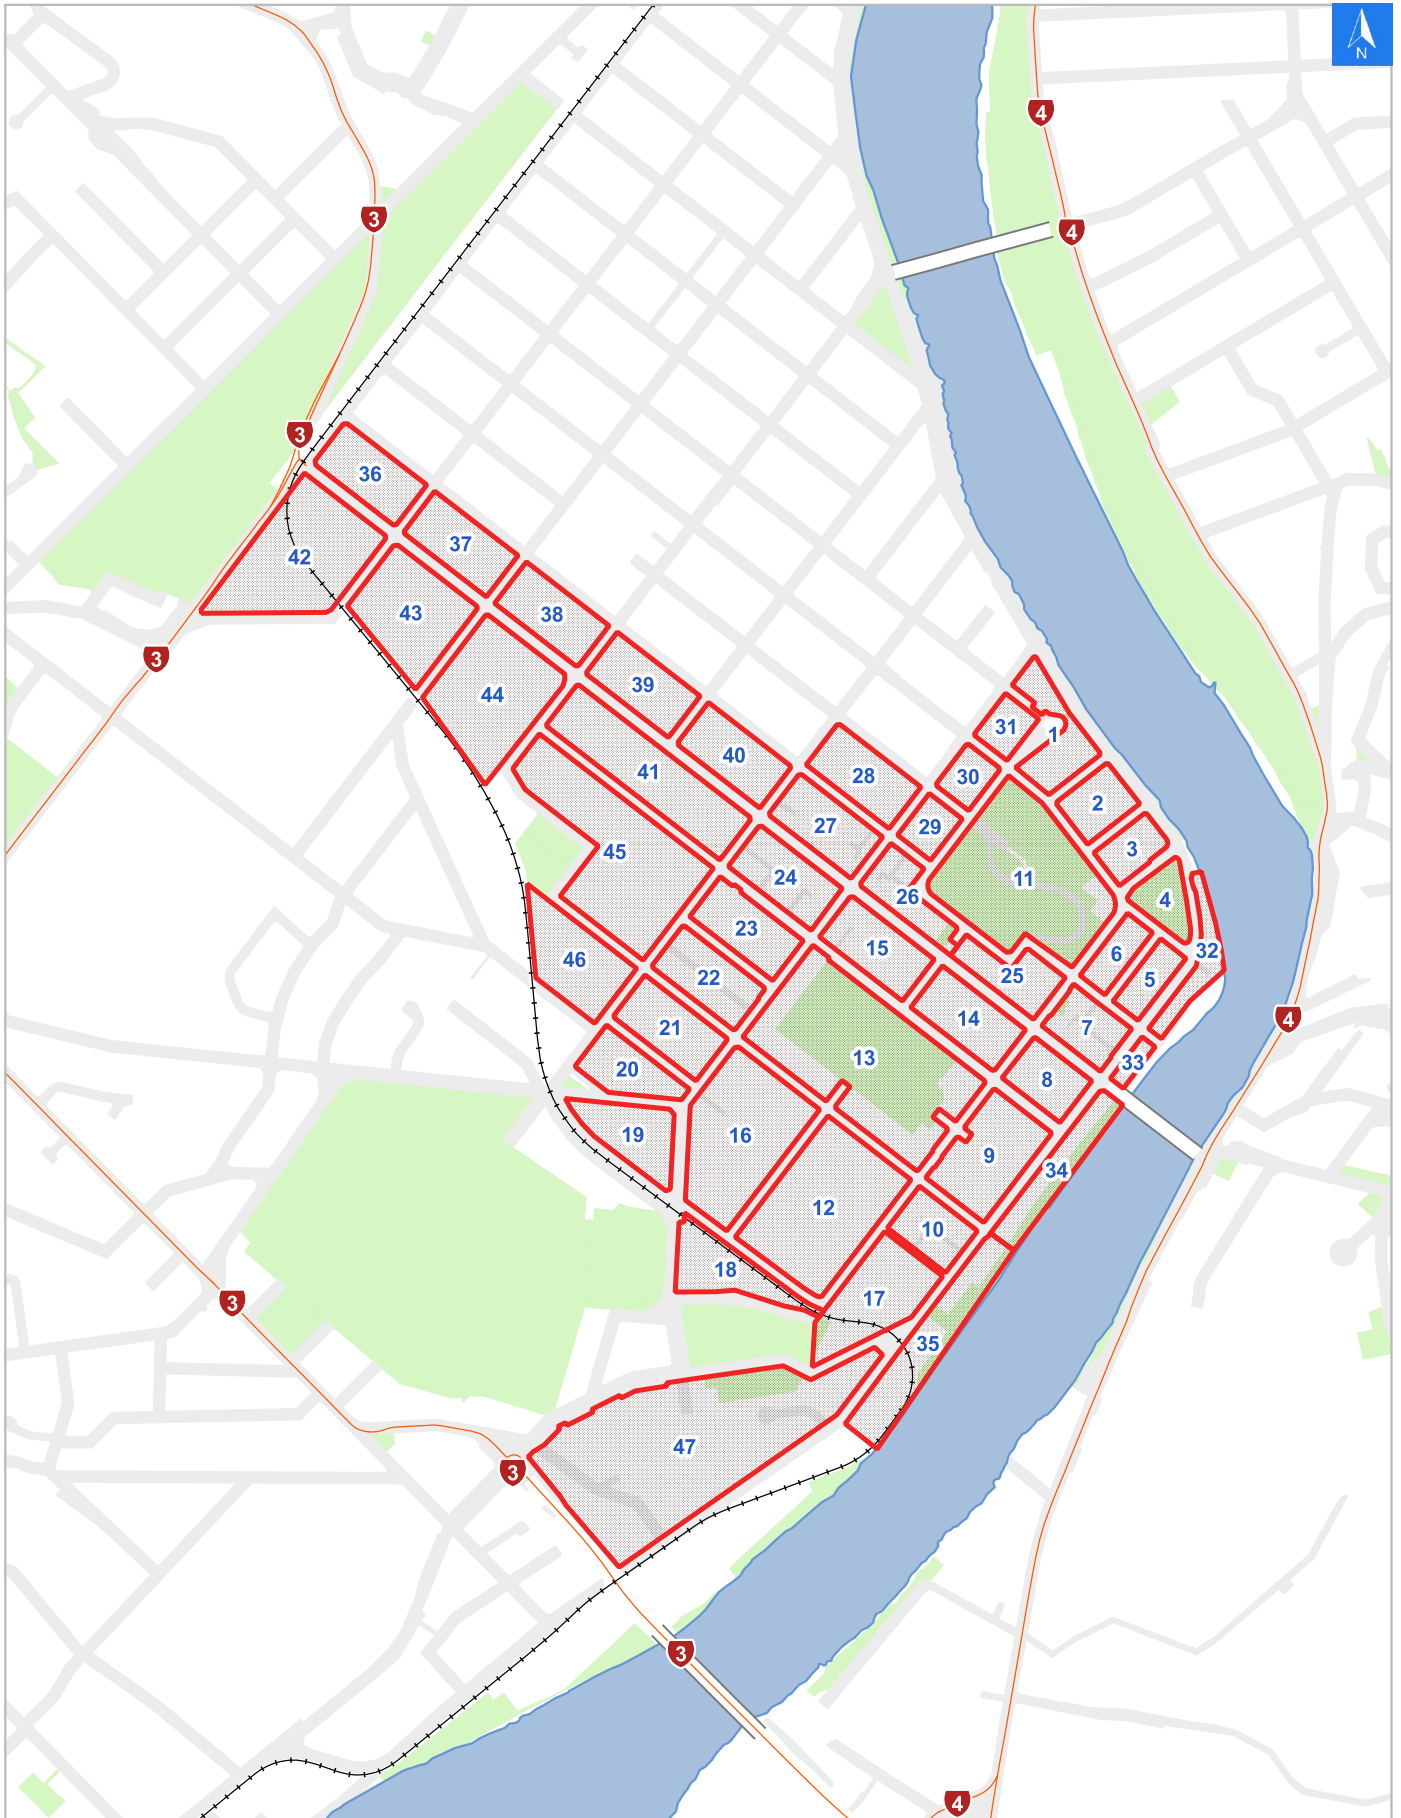

Rapid Building Evacuation Map Key

Disclaimer:

Digital map data sourced from Land Information New Zealand CROWN COPYRIGHT RESERVED.
The information displayed in the GIS has been taken from Whanganui District Council's databases and maps.
It is made available in good faith but its accuracy or completeness is not guaranteed. If the information is relied on in support of a resource consent it should be verified independently.

Scale: 1:19,000

Disclaimer:

Digital map data sourced from Land Information New Zealand CROWN COPYRIGHT RESERVED.
The information displayed in the GIS has been taken from Whanganui District Council's databases and maps.
It is made available in good faith but its accuracy or completeness is not guaranteed. If the information is relied on in support of a resource consent it should be verified independently.

Wednesday, September 25, 2024

Scale 1: 5000

Wednesday, September 25, 2024

Disclaimer:

Digital map data sourced from Land Information New Zealand CROWN COPYRIGHT RESERVED.
The information displayed in the GIS has been taken from Whanganui District Council's databases and maps.
It is made available in good faith but its accuracy or completeness is not guaranteed. If the information is relied on in support of a resource consent it should be verified independently.

LINZ Address	Name	Time Advised	Notes
48 Wilson Street			
1/50 Wilson Street			
2/50 Wilson Street			
3/50 Wilson Street			
4/50 Wilson Street			
5/50 Wilson Street			
6/50 Wilson Street			
7/50 Wilson Street			
8/50 Wilson Street			
50A Wilson Street			