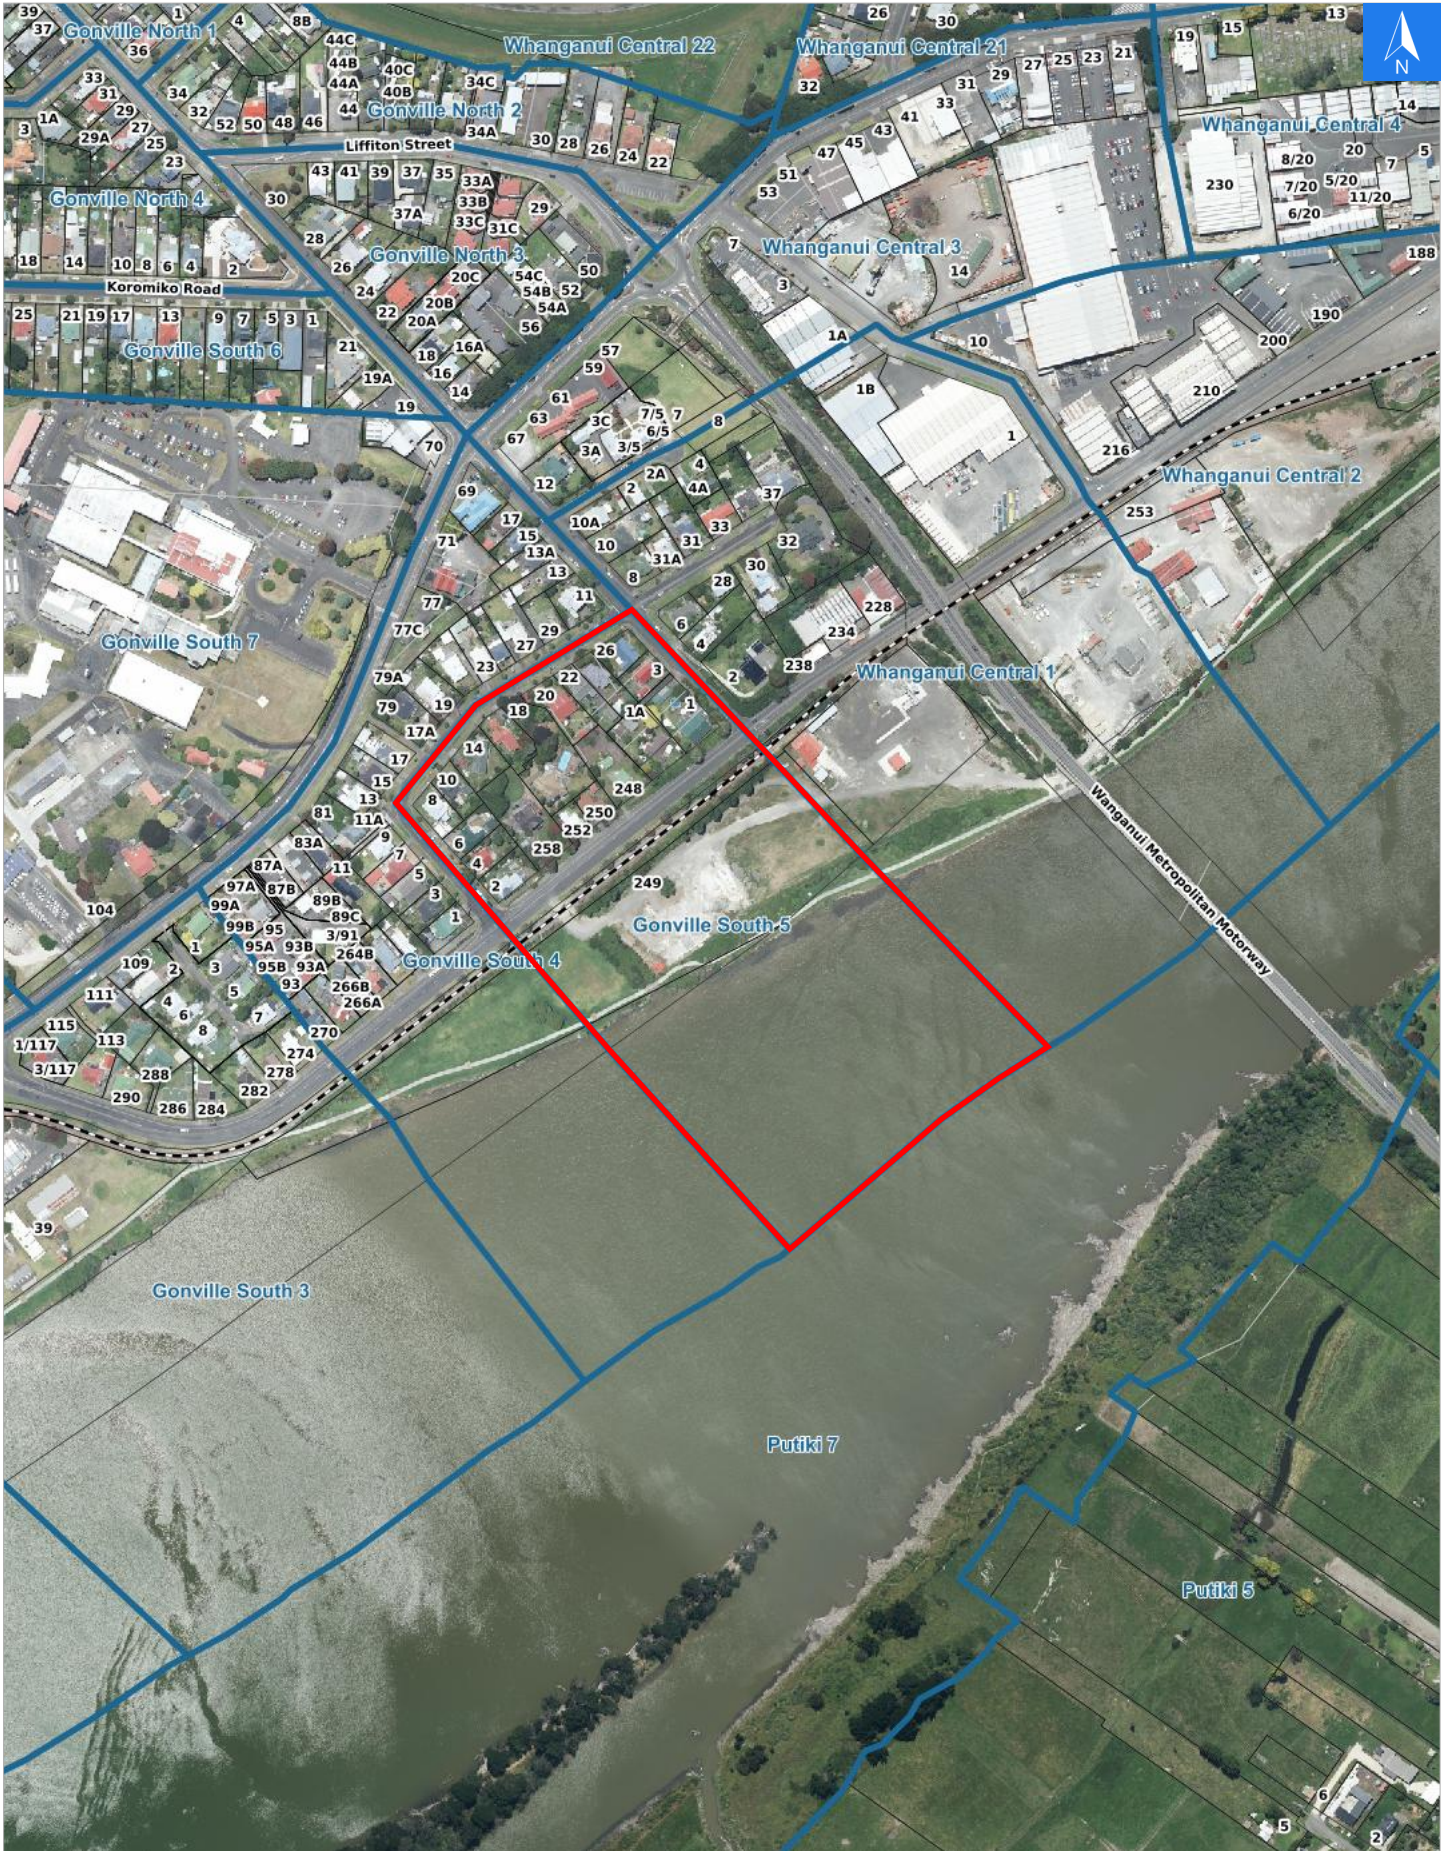

Disclaimer:

Digital map data sourced from Land Information New Zealand CROWN COPYRIGHT RESERVED.
The information displayed in the GIS has been taken from Whanganui District Council's databases and maps.
It is made available in good faith but its accuracy or completeness is not guaranteed. If the information is relied on in support of a resource consent it should be verified independently.

Wednesday, April 22, 2026

Scale 1: 5000

Wednesday, April 22, 2026

Disclaimer:

Digital map data sourced from Land Information New Zealand CROWN COPYRIGHT RESERVED.
The information displayed in the GIS has been taken from Whanganui District Council's databases and maps.
It is made available in good faith but its accuracy or completeness is not guaranteed. If the information is relied on in support of a resource consent it should be verified independently.

Rapid Urban Evacuation Addresses

Data sourced from LINZ

LINZ Address	Notes	Date Time Visited	Placard
1 Carlton Avenue, Gonville			W Y1 Y2 R1 R2
1A Carlton Avenue, Gonville			W Y1 Y2 R1 R2
3 Carlton Avenue, Gonville			W Y1 Y2 R1 R2
2 Mason Terrace, Gonville			W Y1 Y2 R1 R2
4 Mason Terrace, Gonville			W Y1 Y2 R1 R2
6 Mason Terrace, Gonville			W Y1 Y2 R1 R2
8 Mason Terrace, Gonville			W Y1 Y2 R1 R2
10 Mason Terrace, Gonville			W Y1 Y2 R1 R2
14 Mason Terrace, Gonville			W Y1 Y2 R1 R2
16 Mason Terrace, Gonville			W Y1 Y2 R1 R2
18 Mason Terrace, Gonville			W Y1 Y2 R1 R2
20 Mason Terrace, Gonville			W Y1 Y2 R1 R2
22 Mason Terrace, Gonville			W Y1 Y2 R1 R2
24 Mason Terrace, Gonville			W Y1 Y2 R1 R2
26 Mason Terrace, Gonville			W Y1 Y2 R1 R2
248 Taupo Quay, Gonville			W Y1 Y2 R1 R2
249 Taupo Quay, Gonville			W Y1 Y2 R1 R2
250 Taupo Quay, Gonville			W Y1 Y2 R1 R2
252 Taupo Quay, Gonville			W Y1 Y2 R1 R2
258 Taupo Quay, Gonville			W Y1 Y2 R1 R2