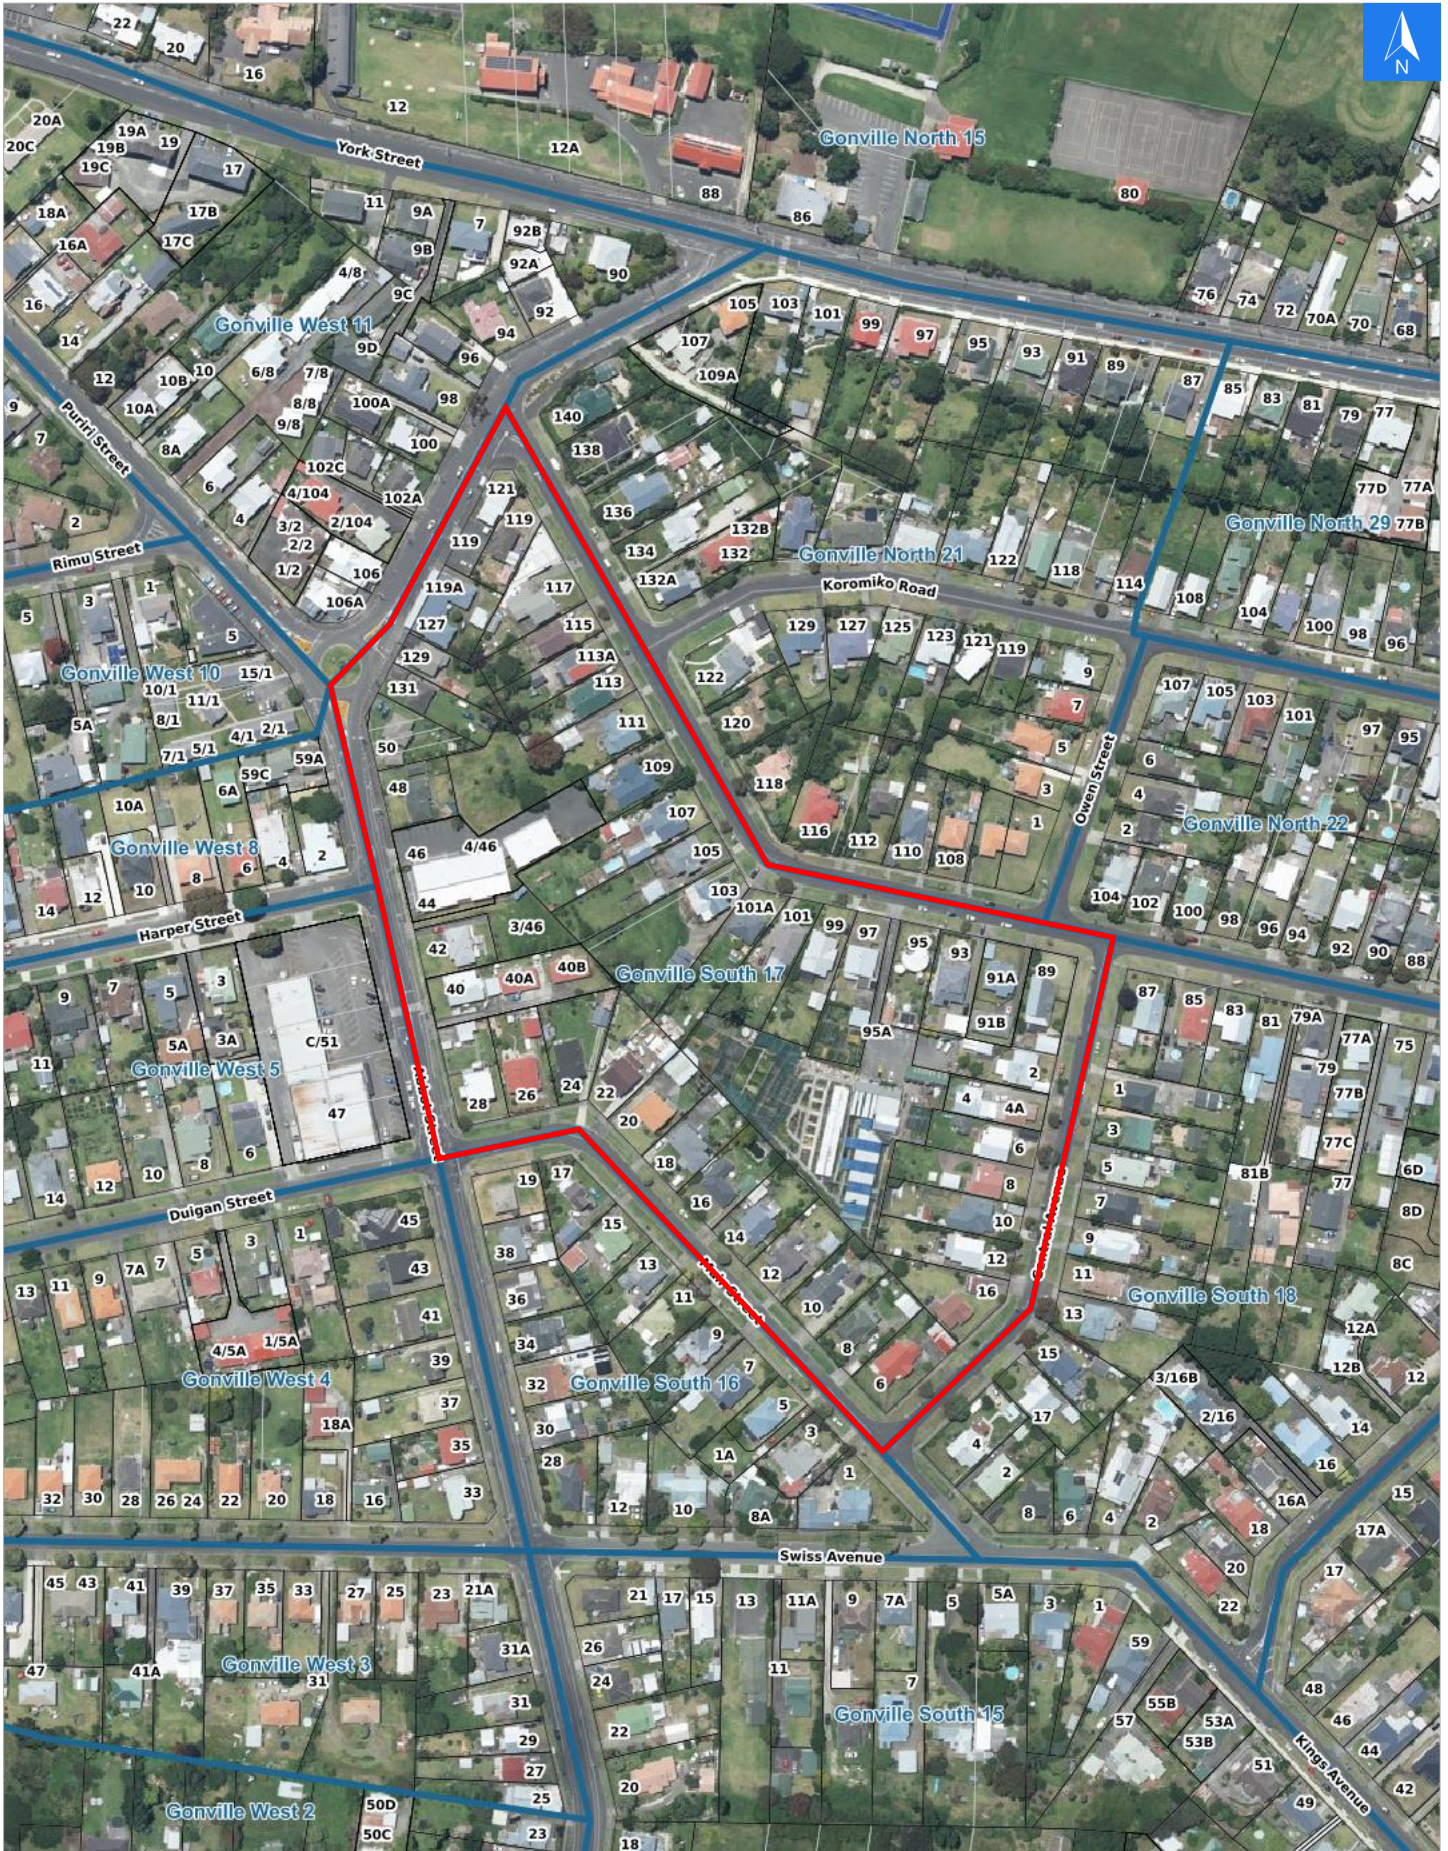

Wednesday, April 22, 2026

Disclaimer:

Digital map data sourced from Land Information New Zealand CROWN COPYRIGHT RESERVED.
The information displayed in the GIS has been taken from Whanganui District Council's databases and maps.
It is made available in good faith but its accuracy or completeness is not guaranteed. If the information is relied on in support of a resource consent it should be verified independently.

Scale 1: 3000

Wednesday, April 22, 2026

Disclaimer:

Digital map data sourced from Land Information New Zealand CROWN COPYRIGHT RESERVED.
The information displayed in the GIS has been taken from Whanganui District Council's databases and maps.
It is made available in good faith but its accuracy or completeness is not guaranteed. If the information is relied on in support of a resource consent it should be verified independently.

Rapid Urban Evacuation Addresses

Data sourced from LINZ

LINZ Address	Notes	Date Time Visited	Placard
40 Abbot Street, Gonville			W Y1 Y2 R1 R2
40A Abbot Street, Gonville			W Y1 Y2 R1 R2
40B Abbot Street, Gonville			W Y1 Y2 R1 R2
42 Abbot Street, Gonville			W Y1 Y2 R1 R2
44 Abbot Street, Gonville			W Y1 Y2 R1 R2
46 Abbot Street, Gonville			W Y1 Y2 R1 R2
48 Abbot Street, Gonville			W Y1 Y2 R1 R2
50 Abbot Street, Gonville			W Y1 Y2 R1 R2
119 Alma Road, Gonville			W Y1 Y2 R1 R2
119A Alma Road, Gonville			W Y1 Y2 R1 R2
127 Alma Road, Gonville			W Y1 Y2 R1 R2
129 Alma Road, Gonville			W Y1 Y2 R1 R2
131 Alma Road, Gonville			W Y1 Y2 R1 R2
2 Central Avenue, Gonville			W Y1 Y2 R1 R2
4A Central Avenue, Gonville			W Y1 Y2 R1 R2
4B Central Avenue, Gonville			W Y1 Y2 R1 R2
6 Central Avenue, Gonville			W Y1 Y2 R1 R2
8 Central Avenue, Gonville			W Y1 Y2 R1 R2
10 Central Avenue, Gonville			W Y1 Y2 R1 R2
12 Central Avenue, Gonville			W Y1 Y2 R1 R2
16 Central Avenue, Gonville			W Y1 Y2 R1 R2
89 Gonville Avenue, Gonville			W Y1 Y2 R1 R2
91A Gonville Avenue, Gonville			W Y1 Y2 R1 R2
91B Gonville Avenue, Gonville			W Y1 Y2 R1 R2