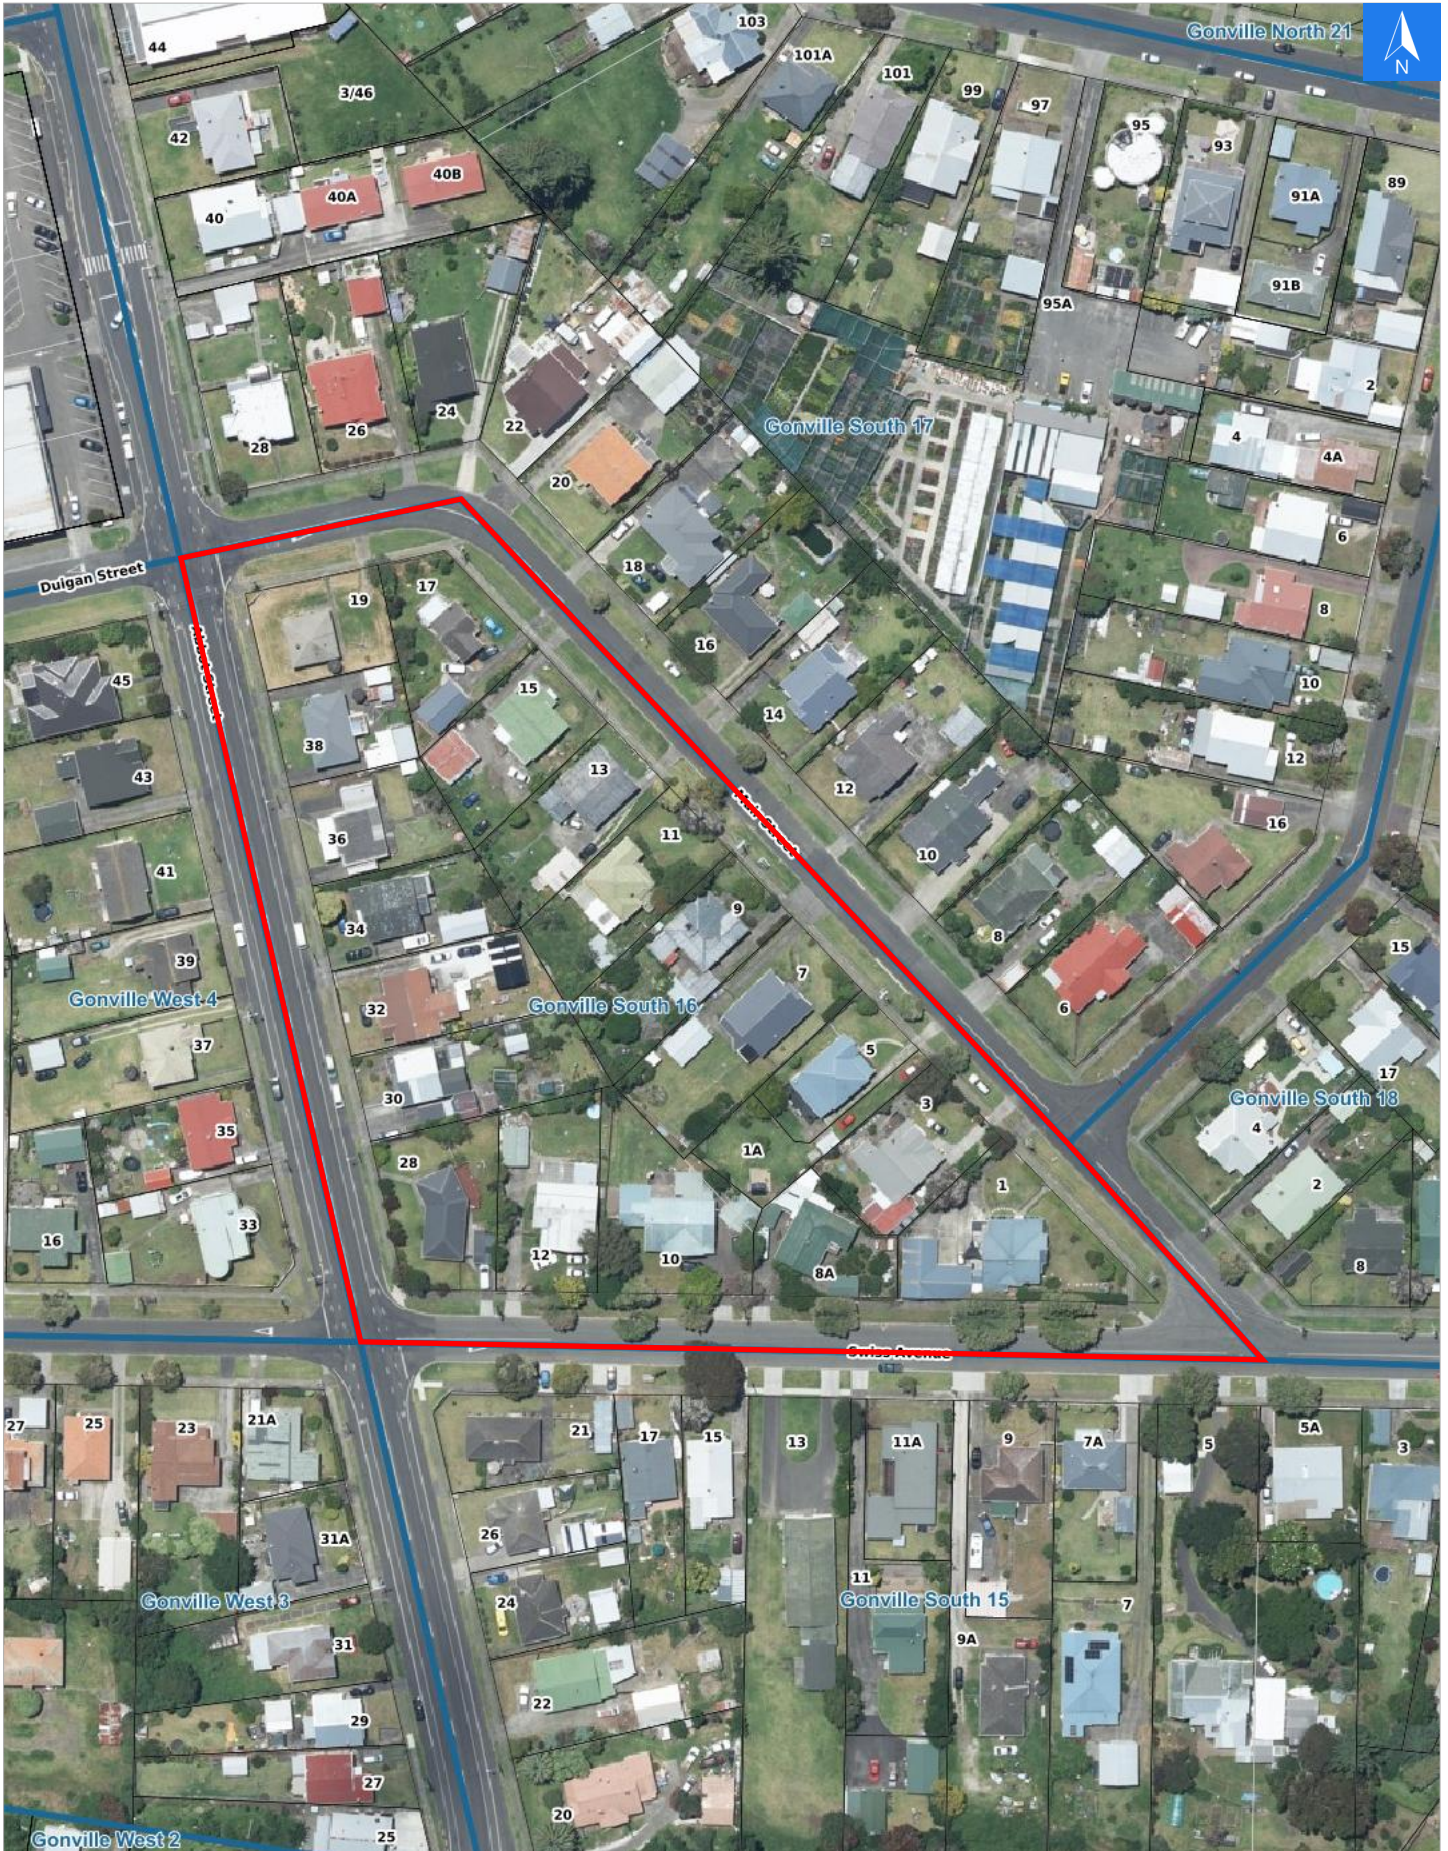

Wednesday, April 22, 2026

Disclaimer:

Digital map data sourced from Land Information New Zealand CROWN COPYRIGHT RESERVED.
The information displayed in the GIS has been taken from Whanganui District Council's databases and maps.
It is made available in good faith but its accuracy or completeness is not guaranteed. If the information is relied on in support of a resource consent it should be verified independently.

Scale 1: 1500

Wednesday, April 22, 2026

Disclaimer:

Digital map data sourced from Land Information New Zealand CROWN COPYRIGHT RESERVED.
The information displayed in the GIS has been taken from Whanganui District Council's databases and maps.
It is made available in good faith but its accuracy or completeness is not guaranteed. If the information is relied on in support of a resource consent it should be verified independently.

Rapid Urban Evacuation Addresses

Data sourced from LINZ

LINZ Address	Notes	Date Time Visited	Placard
28 Abbot Street, Gonville			W Y1 Y2 R1 R2
30 Abbot Street, Gonville			W Y1 Y2 R1 R2
32 Abbot Street, Gonville			W Y1 Y2 R1 R2
34 Abbot Street, Gonville			W Y1 Y2 R1 R2
36 Abbot Street, Gonville			W Y1 Y2 R1 R2
38 Abbot Street, Gonville			W Y1 Y2 R1 R2
1 Muir Street, Gonville			W Y1 Y2 R1 R2
3 Muir Street, Gonville			W Y1 Y2 R1 R2
5 Muir Street, Gonville			W Y1 Y2 R1 R2
7 Muir Street, Gonville			W Y1 Y2 R1 R2
9 Muir Street, Gonville			W Y1 Y2 R1 R2
11 Muir Street, Gonville			W Y1 Y2 R1 R2
13 Muir Street, Gonville			W Y1 Y2 R1 R2
15 Muir Street, Gonville			W Y1 Y2 R1 R2
17 Muir Street, Gonville			W Y1 Y2 R1 R2
19 Muir Street, Gonville			W Y1 Y2 R1 R2
8A Swiss Avenue, Gonville			W Y1 Y2 R1 R2
10 Swiss Avenue, Gonville			W Y1 Y2 R1 R2
12 Swiss Avenue, Gonville			W Y1 Y2 R1 R2