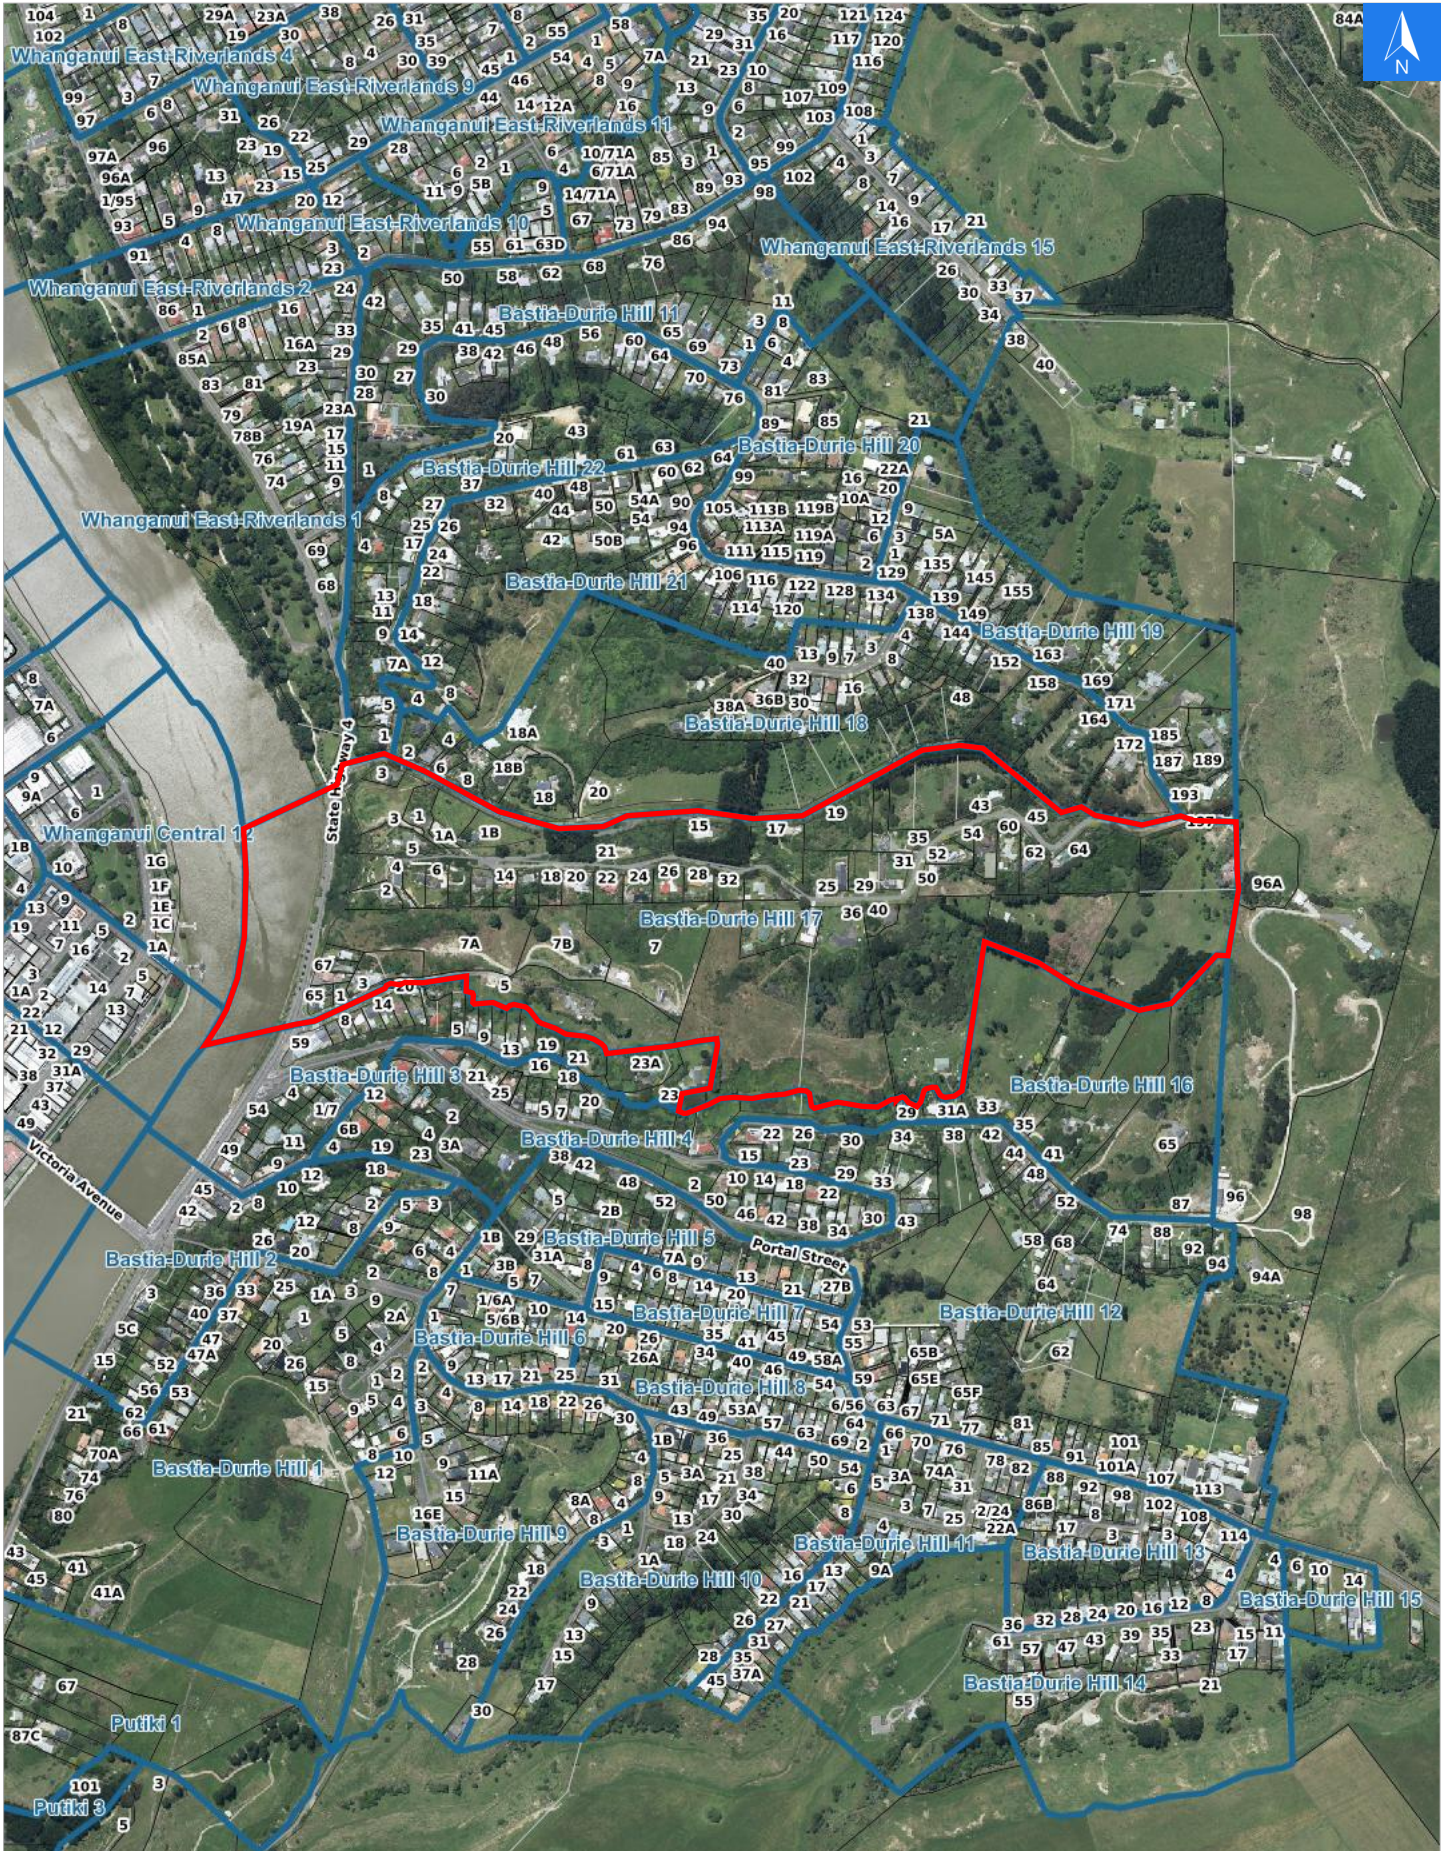

Disclaimer:

Digital map data sourced from Land Information New Zealand CROWN COPYRIGHT RESERVED.  
The information displayed in the GIS has been taken from Whanganui District Council's databases and maps.  
It is made available in good faith but its accuracy or completeness is not guaranteed. If the information is relied on in support of a resource consent it should be verified independently.

Wednesday, April 15, 2026

Scale 1: 10000

Wednesday, April 15, 2026

Disclaimer:

Digital map data sourced from Land Information New Zealand CROWN COPYRIGHT RESERVED.  
The information displayed in the GIS has been taken from Whanganui District Council's databases and maps.  
It is made available in good faith but its accuracy or completeness is not guaranteed. If the information is relied on in support of a resource consent it should be verified independently.