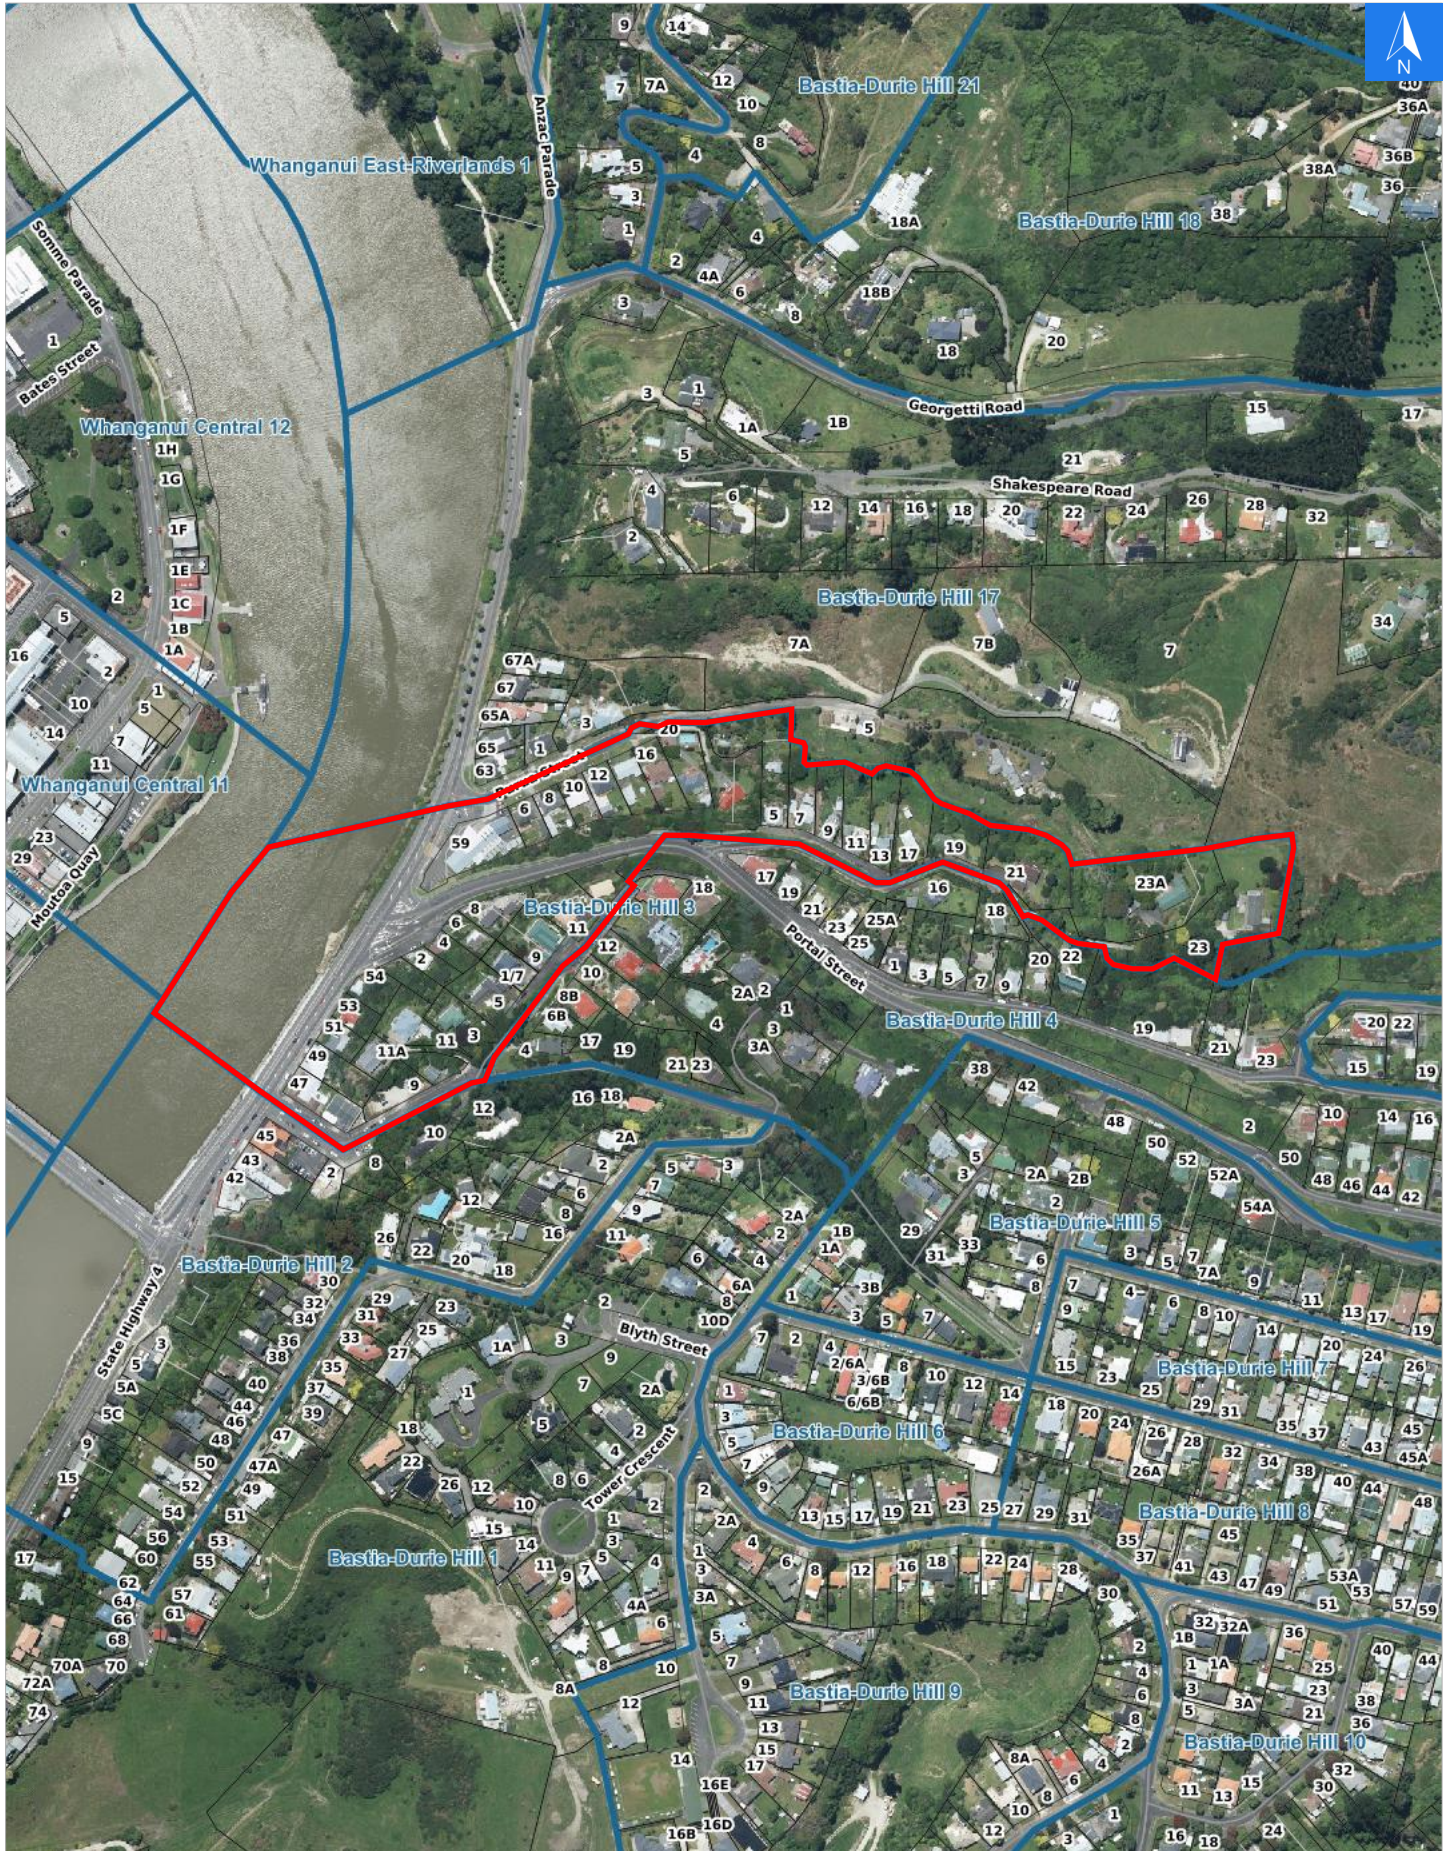

Wednesday, April 22, 2026

Disclaimer:

Digital map data sourced from Land Information New Zealand CROWN COPYRIGHT RESERVED.
The information displayed in the GIS has been taken from Whanganui District Council's databases and maps.
It is made available in good faith but its accuracy or completeness is not guaranteed. If the information is relied on in support of a resource consent it should be verified independently.

Scale 1: 5000

Wednesday, April 22, 2026

Disclaimer:

Digital map data sourced from Land Information New Zealand CROWN COPYRIGHT RESERVED.
The information displayed in the GIS has been taken from Whanganui District Council's databases and maps.
It is made available in good faith but its accuracy or completeness is not guaranteed. If the information is relied on in support of a resource consent it should be verified independently.