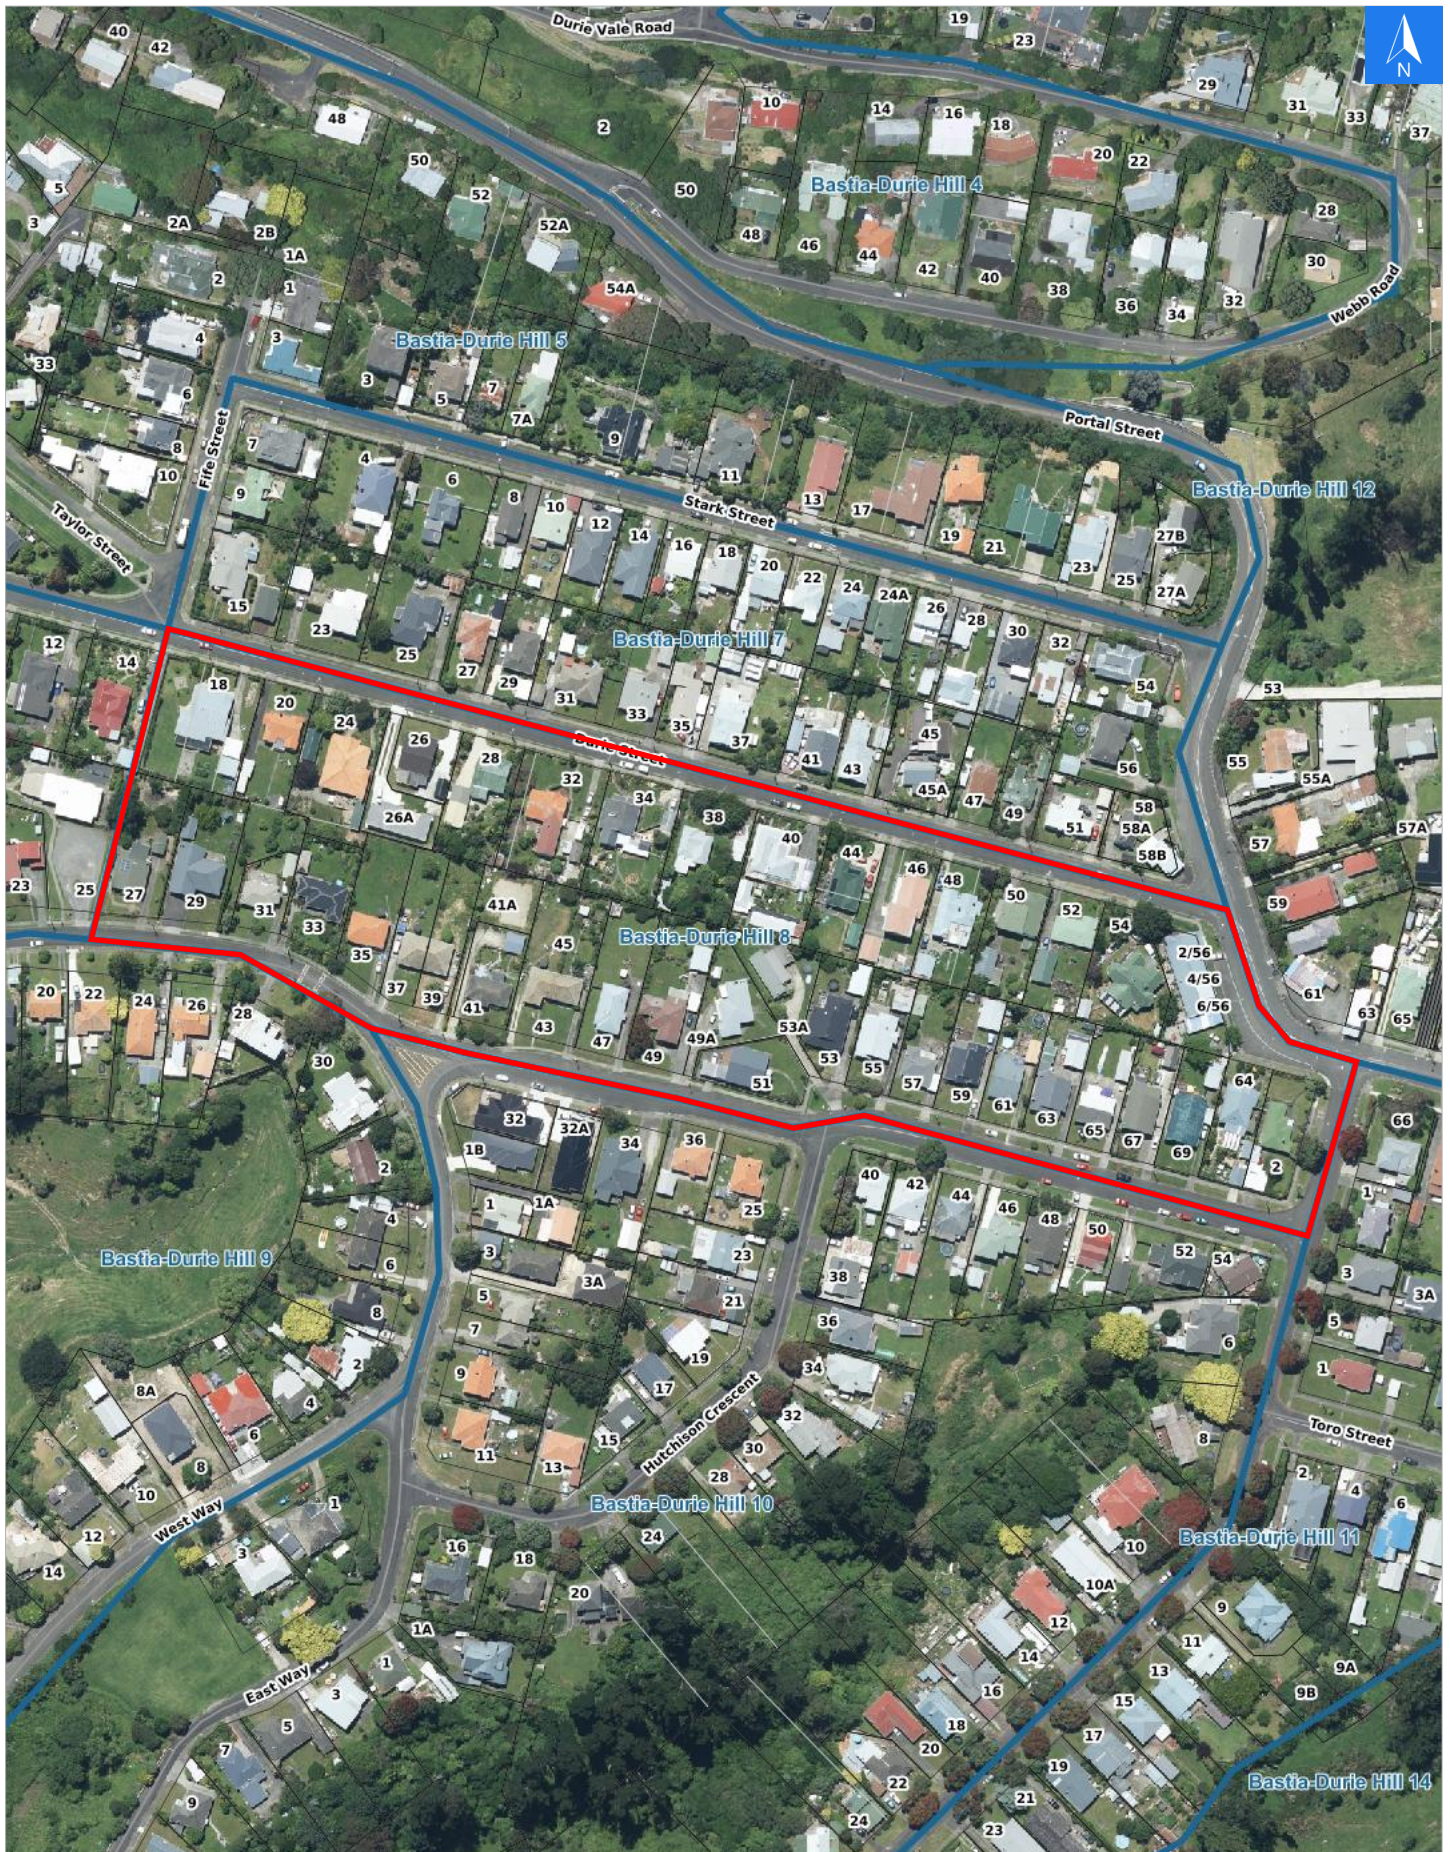

Disclaimer:

Digital map data sourced from Land Information New Zealand CROWN COPYRIGHT RESERVED.  
The information displayed in the GIS has been taken from Whanganui District Council's databases and maps.  
It is made available in good faith but its accuracy or completeness is not guaranteed. If the information is relied on in support of a resource consent it should be verified independently.

Wednesday, April 15, 2026

Scale 1: 2500

Wednesday, April 15, 2026

Disclaimer:

Digital map data sourced from Land Information New Zealand CROWN COPYRIGHT RESERVED.  
The information displayed in the GIS has been taken from Whanganui District Council's databases and maps.  
It is made available in good faith but its accuracy or completeness is not guaranteed. If the information is relied on in support of a resource consent it should be verified independently.