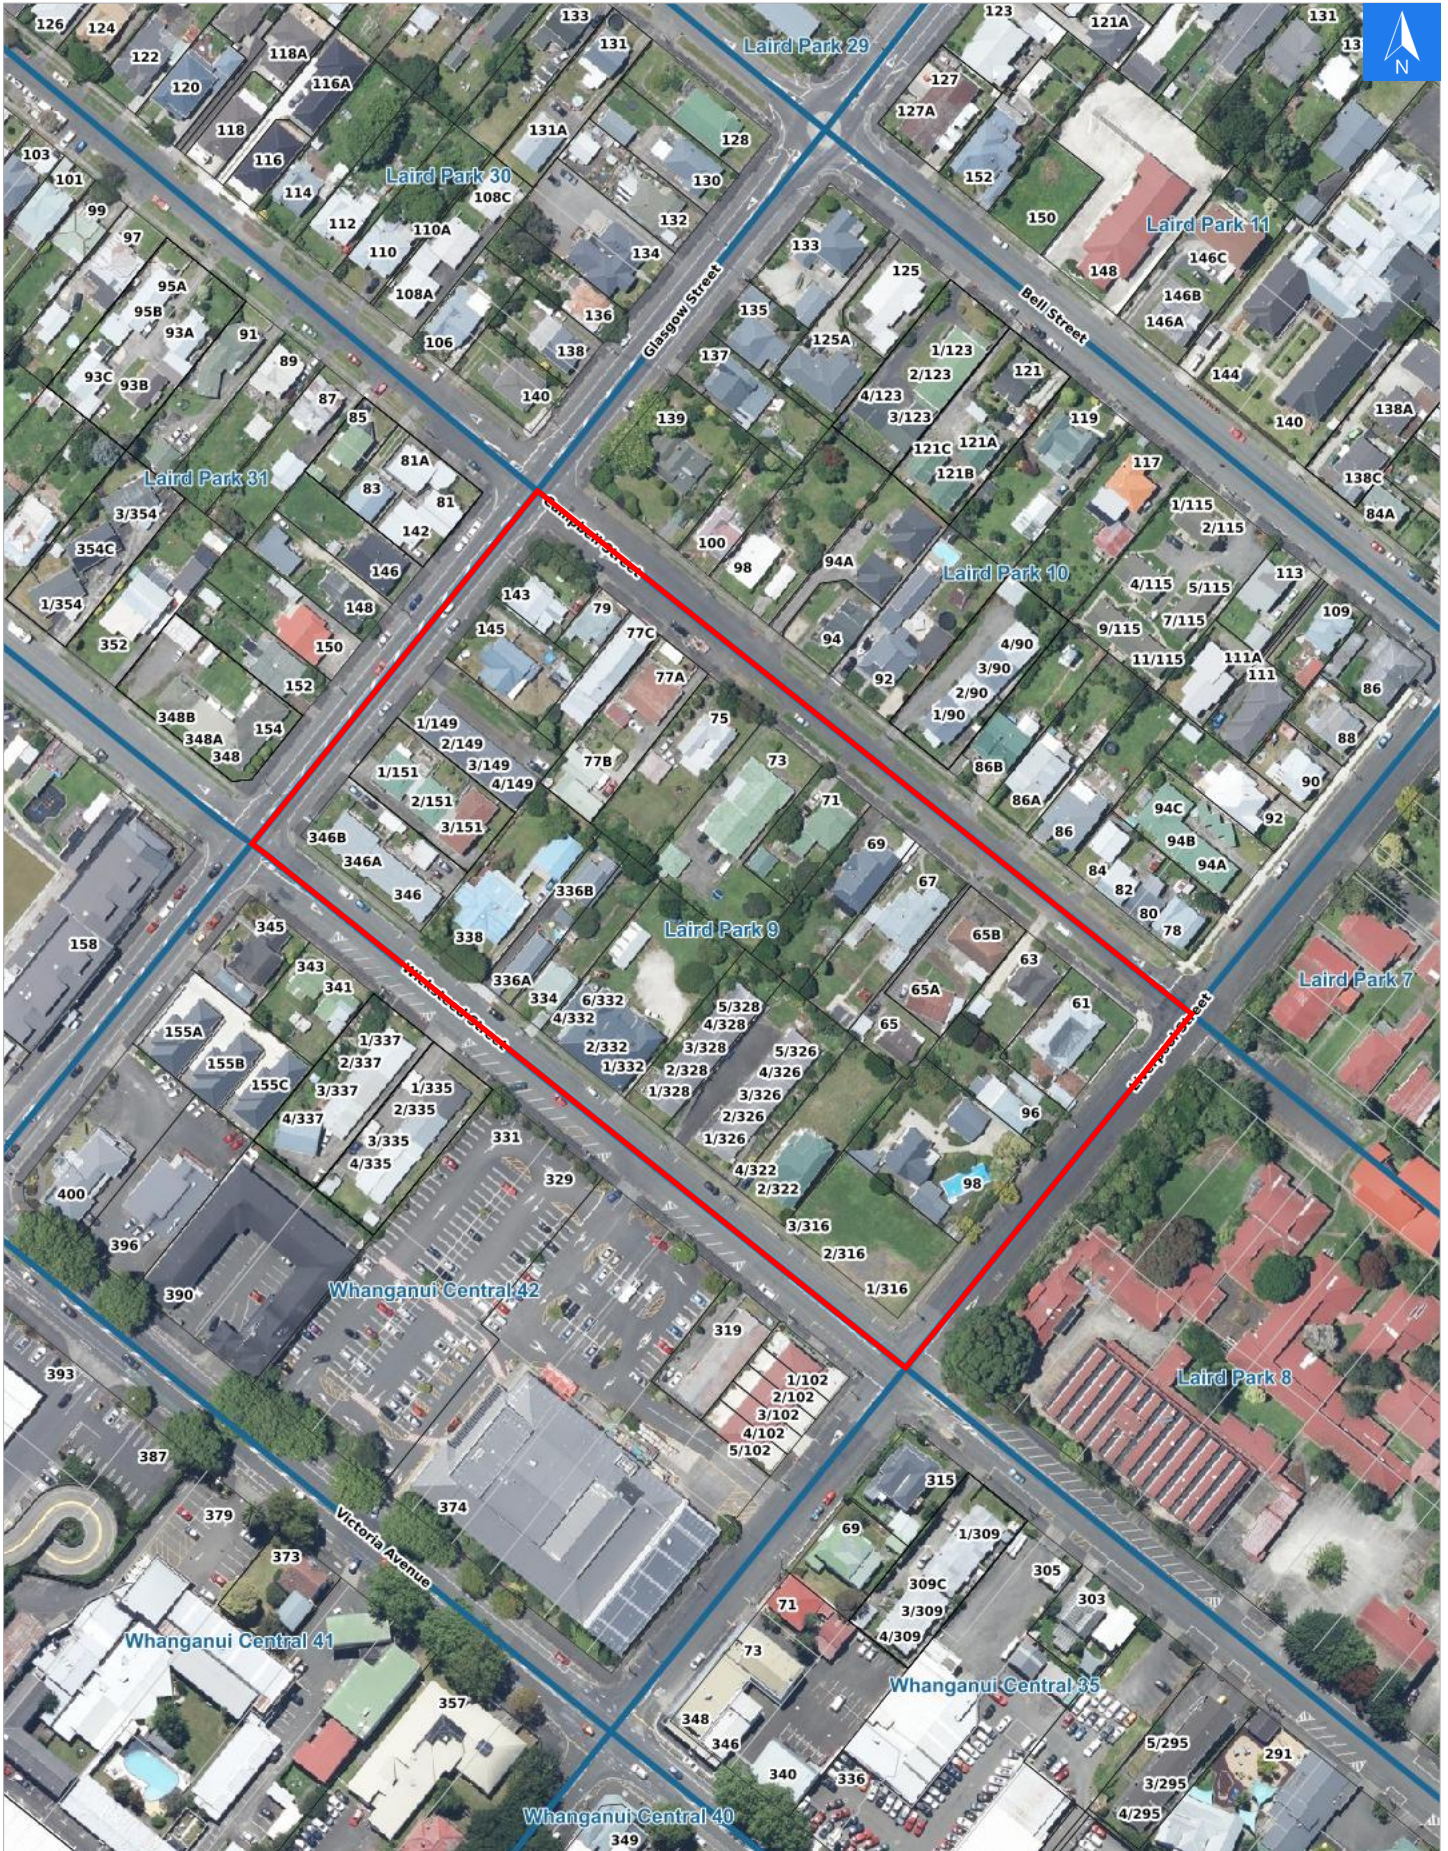

Disclaimer:

Digital map data sourced from Land Information New Zealand CROWN COPYRIGHT RESERVED. The information displayed in the GIS has been taken from Whanganui District Council's databases and maps. It is made available in good faith but its accuracy or completeness is not guaranteed. If the information is relied on in support of a resource consent it should be verified independently.

Wednesday, April 15, 2026

Scale 1: 2000

Wednesday, April 15, 2026

Disclaimer:

Digital map data sourced from Land Information New Zealand CROWN COPYRIGHT RESERVED.
The information displayed in the GIS has been taken from Whanganui District Council's databases and maps.
It is made available in good faith but its accuracy or completeness is not guaranteed. If the information is relied on in support of a resource consent it should be verified independently.

Rapid Urban Evacuation Addresses

Data sourced from LINZ

LINZ Address	Notes	Date Time Visited	Placard
61 Campbell Street			W Y1 Y2 R1 R2
63 Campbell Street			W Y1 Y2 R1 R2
65 Campbell Street			W Y1 Y2 R1 R2
65A Campbell Street			W Y1 Y2 R1 R2
65B Campbell Street			W Y1 Y2 R1 R2
67 Campbell Street			W Y1 Y2 R1 R2
69 Campbell Street			W Y1 Y2 R1 R2
71 Campbell Street			W Y1 Y2 R1 R2
73 Campbell Street			W Y1 Y2 R1 R2
75 Campbell Street			W Y1 Y2 R1 R2
77 Campbell Street			W Y1 Y2 R1 R2
77A Campbell Street			W Y1 Y2 R1 R2
77B Campbell Street			W Y1 Y2 R1 R2
77C Campbell Street			W Y1 Y2 R1 R2
79 Campbell Street			W Y1 Y2 R1 R2
143 Glasgow Street			W Y1 Y2 R1 R2
145 Glasgow Street			W Y1 Y2 R1 R2
1/149 Glasgow Street			W Y1 Y2 R1 R2
2/149 Glasgow Street			W Y1 Y2 R1 R2
3/149 Glasgow Street			W Y1 Y2 R1 R2
4/149 Glasgow Street			W Y1 Y2 R1 R2
1/151 Glasgow Street			W Y1 Y2 R1 R2
2/151 Glasgow Street			W Y1 Y2 R1 R2
3/151 Glasgow Street			W Y1 Y2 R1 R2

LINZ Address	Notes	Date Time Visited	Placard
346A Wicksteed Street			W Y1 Y2 R1 R2
346B Wicksteed Street			W Y1 Y2 R1 R2