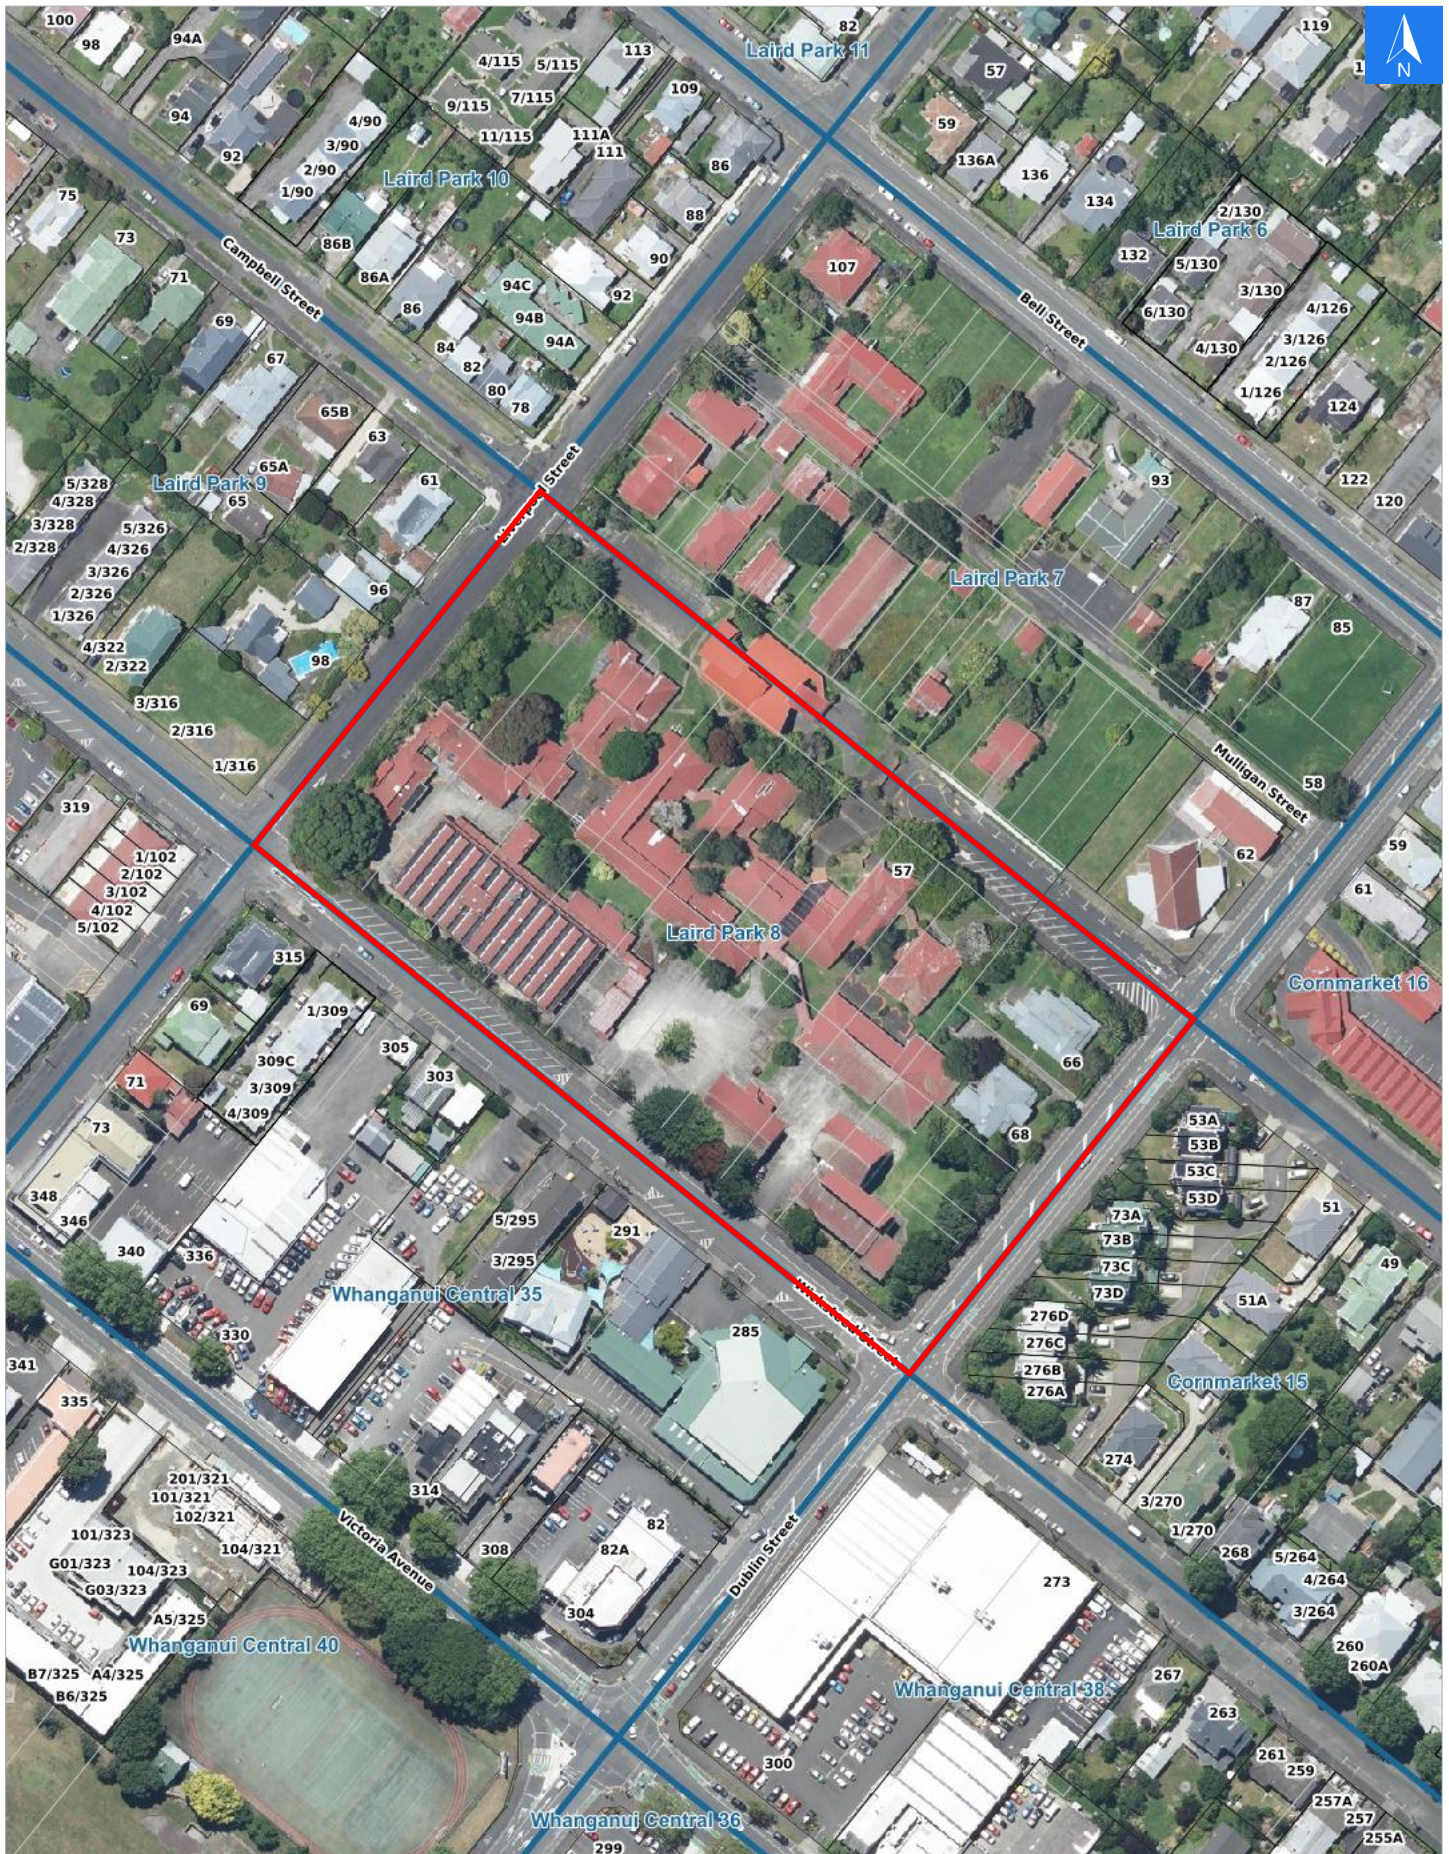

Disclaimer:

Digital map data sourced from Land Information New Zealand CROWN COPYRIGHT RESERVED. The information displayed in the GIS has been taken from Whanganui District Council's databases and maps. It is made available in good faith but its accuracy or completeness is not guaranteed. If the information is relied on in support of a resource consent it should be verified independently.

Wednesday, April 15, 2026

Scale 1: 2000

**Wednesday, April 15, 2026**

### Disclaimer:

Digital map data sourced from Land Information New Zealand CROWN COPYRIGHT RESERVED.  
The information displayed in the GIS has been taken from Whanganui District Council's databases and maps.  
It is made available in good faith but its accuracy or completeness is not guaranteed. If the information is relied on in support of a resource consent it should be verified independently.

## Rapid Urban Evacuation Addresses

Data sourced from LINZ

LINZ Address	Notes	Date Time Visited	Placard
57 Campbell Street			W Y1 Y2 R1 R2
66 Dublin Street			W Y1 Y2 R1 R2
68 Dublin Street			W Y1 Y2 R1 R2