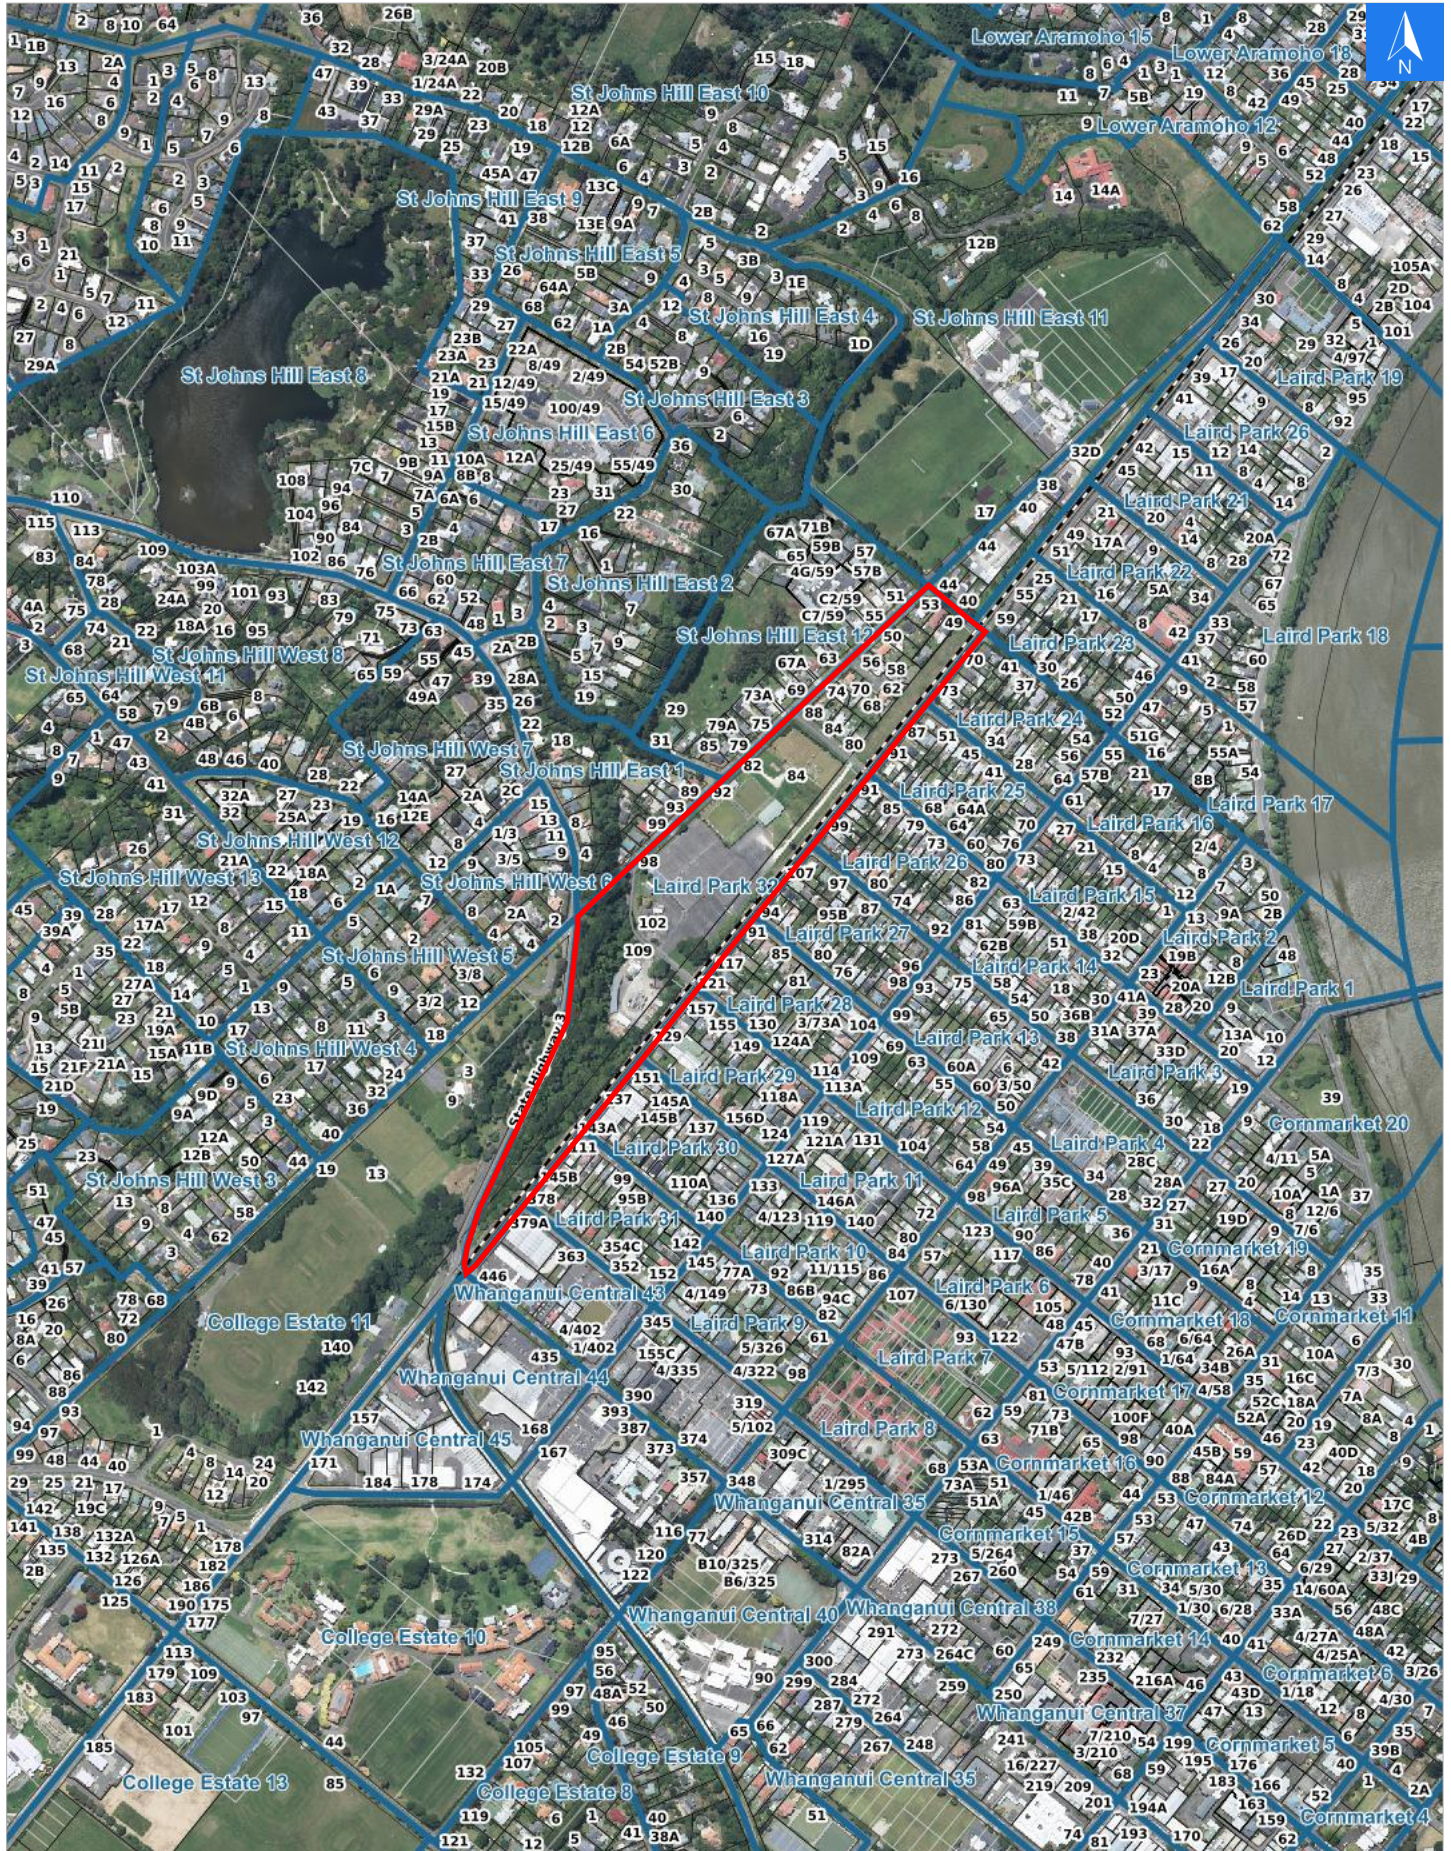

Disclaimer:

Digital map data sourced from Land Information New Zealand CROWN COPYRIGHT RESERVED.
The information displayed in the GIS has been taken from Whanganui District Council's databases and maps.
It is made available in good faith but its accuracy or completeness is not guaranteed. If the information is relied on in support of a resource consent it should be verified independently.

Wednesday, April 15, 2026

Scale 1: 10000

Wednesday, April 15, 2026

Disclaimer:

Digital map data sourced from Land Information New Zealand CROWN COPYRIGHT RESERVED.
The information displayed in the GIS has been taken from Whanganui District Council's databases and maps.
It is made available in good faith but its accuracy or completeness is not guaranteed. If the information is relied on in support of a resource consent it should be verified independently.

Rapid Urban Evacuation Addresses

Data sourced from LINZ

LINZ Address	Notes	Date Time Visited	Placard
49 Halswell Street			W Y1 Y2 R1 R2
49A Halswell Street			W Y1 Y2 R1 R2
51 Halswell Street			W Y1 Y2 R1 R2
53 Halswell Street			W Y1 Y2 R1 R2
58 Peat Place			W Y1 Y2 R1 R2
60 Peat Place			W Y1 Y2 R1 R2
62 Peat Place			W Y1 Y2 R1 R2
64 Peat Place			W Y1 Y2 R1 R2
66 Peat Place			W Y1 Y2 R1 R2
68 Peat Place			W Y1 Y2 R1 R2
70 Peat Place			W Y1 Y2 R1 R2
48 Peat Street			W Y1 Y2 R1 R2
50 Peat Street			W Y1 Y2 R1 R2
52 Peat Street			W Y1 Y2 R1 R2
54 Peat Street			W Y1 Y2 R1 R2
56 Peat Street			W Y1 Y2 R1 R2
72 Peat Street			W Y1 Y2 R1 R2
74 Peat Street			W Y1 Y2 R1 R2
82 Peat Street			W Y1 Y2 R1 R2
84 Peat Street			W Y1 Y2 R1 R2
92 Peat Street			W Y1 Y2 R1 R2
98 Peat Street			W Y1 Y2 R1 R2
100 Peat Street			W Y1 Y2 R1 R2
102 Peat Street			W Y1 Y2 R1 R2