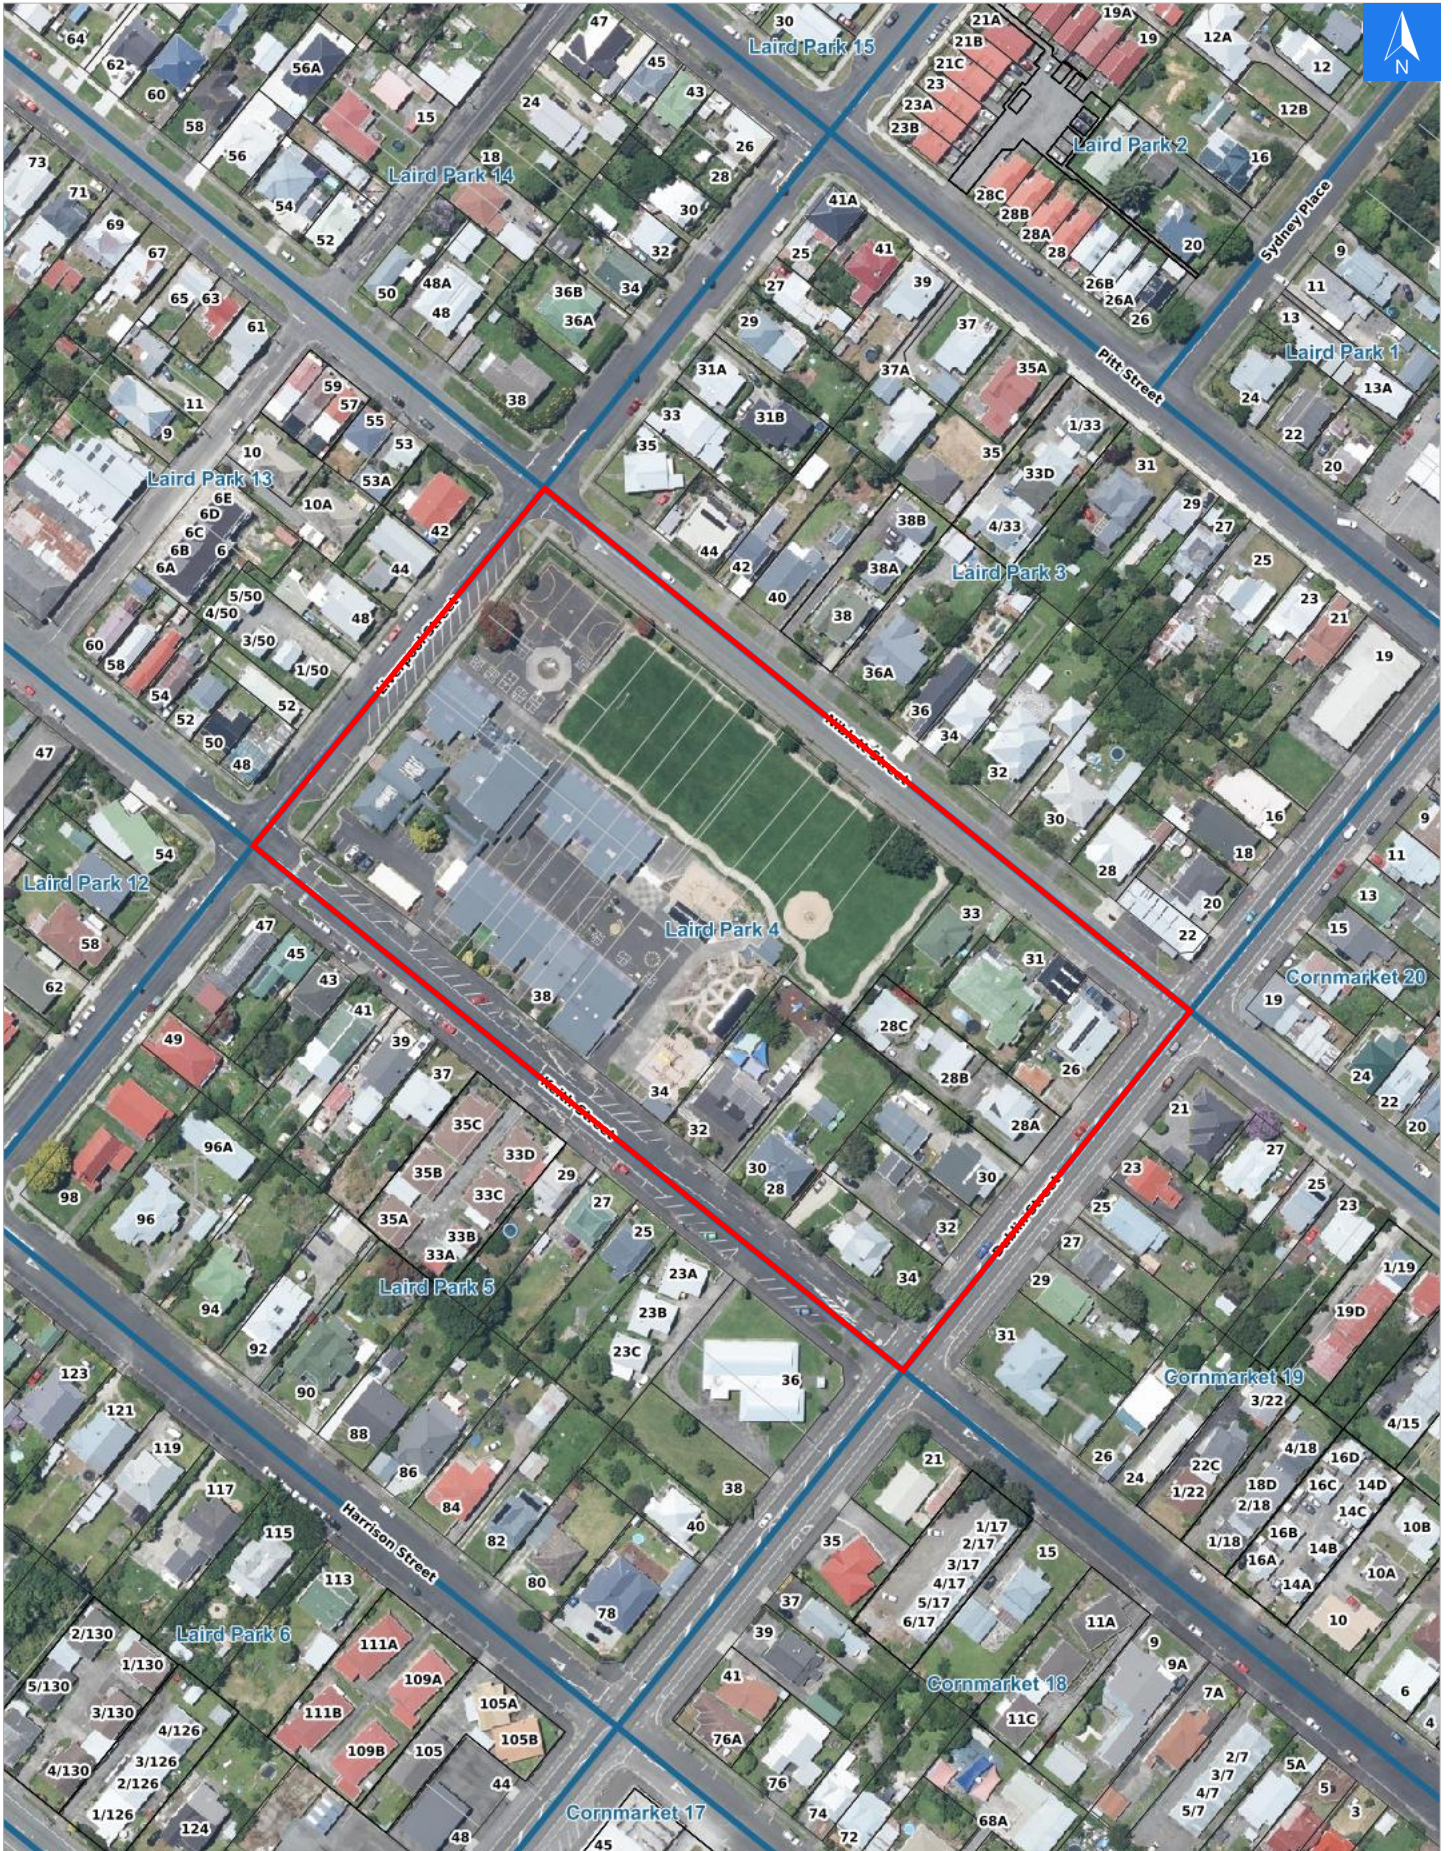

Disclaimer:

Digital map data sourced from Land Information New Zealand CROWN COPYRIGHT RESERVED.
The information displayed in the GIS has been taken from Whanganui District Council's databases and maps.
It is made available in good faith but its accuracy or completeness is not guaranteed. If the information is relied on in support of a resource consent it should be verified independently.

Wednesday, April 22, 2026

Scale 1: 2000

Wednesday, April 22, 2026

Disclaimer:

Digital map data sourced from Land Information New Zealand CROWN COPYRIGHT RESERVED.
The information displayed in the GIS has been taken from Whanganui District Council's databases and maps.
It is made available in good faith but its accuracy or completeness is not guaranteed. If the information is relied on in support of a resource consent it should be verified independently.

Rapid Urban Evacuation Addresses

Data sourced from LINZ

LINZ Address	Notes	Date Time Visited	Placard
26 Dublin Street			W Y1 Y2 R1 R2
28A Dublin Street			W Y1 Y2 R1 R2
28B Dublin Street			W Y1 Y2 R1 R2
28C Dublin Street			W Y1 Y2 R1 R2
30 Dublin Street			W Y1 Y2 R1 R2
32 Dublin Street			W Y1 Y2 R1 R2
34 Dublin Street			W Y1 Y2 R1 R2
28 Keith Street			W Y1 Y2 R1 R2
30 Keith Street			W Y1 Y2 R1 R2
32 Keith Street			W Y1 Y2 R1 R2
34 Keith Street			W Y1 Y2 R1 R2
38 Keith Street			W Y1 Y2 R1 R2
31 Niblett Street			W Y1 Y2 R1 R2
33 Niblett Street			W Y1 Y2 R1 R2