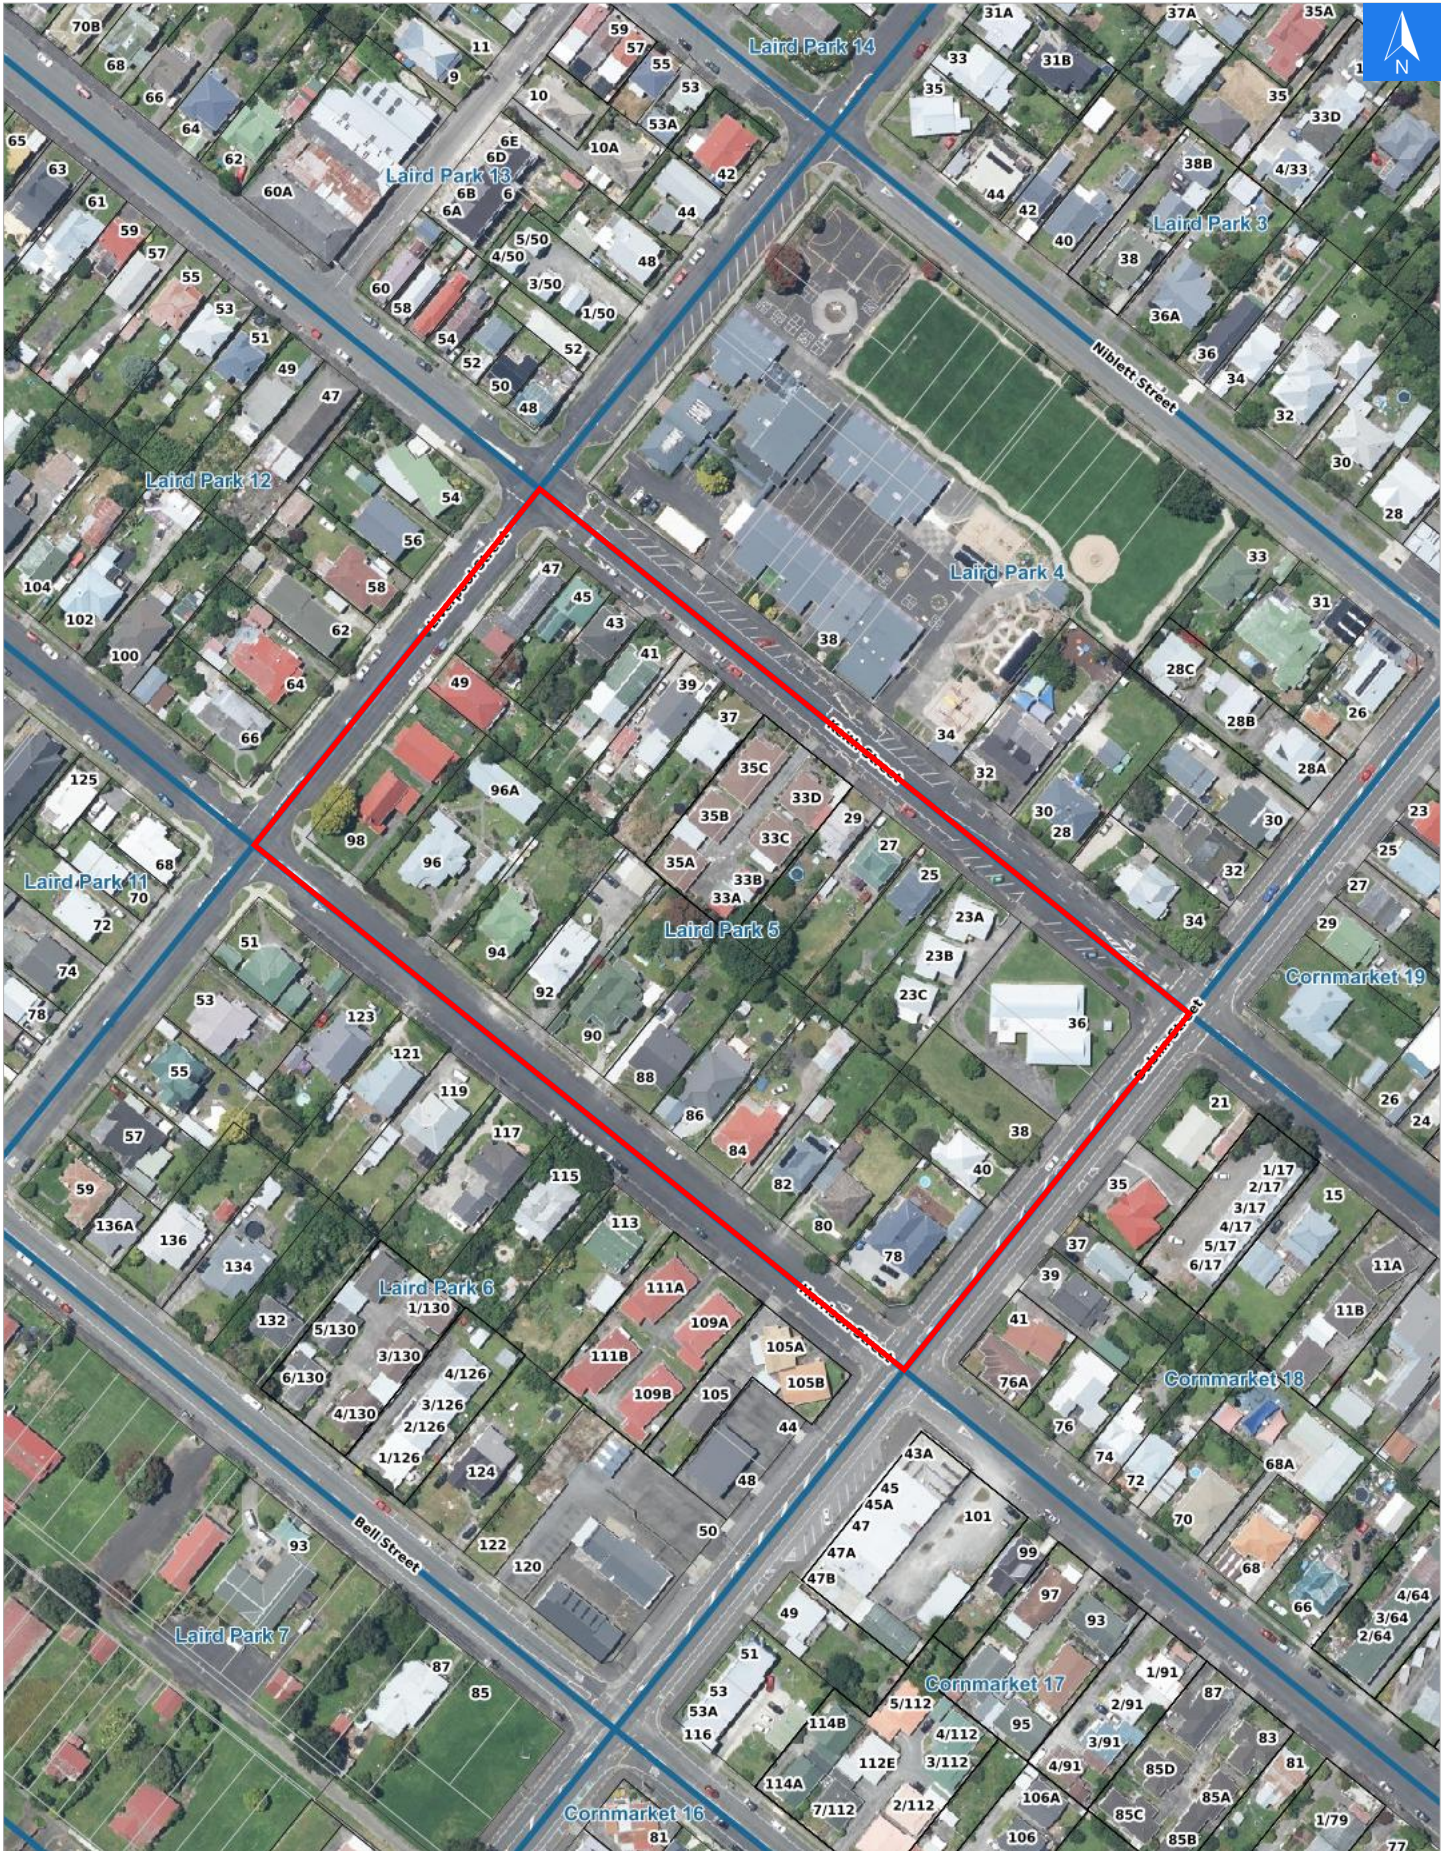

Disclaimer:

Digital map data sourced from Land Information New Zealand CROWN COPYRIGHT RESERVED.
The information displayed in the GIS has been taken from Whanganui District Council's databases and maps.
It is made available in good faith but its accuracy or completeness is not guaranteed. If the information is relied on in support of a resource consent it should be verified independently.

Wednesday, April 22, 2026

Scale 1: 2000

Wednesday, April 22, 2026

Disclaimer:

Digital map data sourced from Land Information New Zealand CROWN COPYRIGHT RESERVED.
The information displayed in the GIS has been taken from Whanganui District Council's databases and maps.
It is made available in good faith but its accuracy or completeness is not guaranteed. If the information is relied on in support of a resource consent it should be verified independently.

Rapid Urban Evacuation Addresses

Data sourced from LINZ

LINZ Address	Notes	Date Time Visited	Placard
36 Dublin Street			W Y1 Y2 R1 R2
38 Dublin Street			W Y1 Y2 R1 R2
40 Dublin Street			W Y1 Y2 R1 R2
78 Harrison Street			W Y1 Y2 R1 R2
80 Harrison Street			W Y1 Y2 R1 R2
82 Harrison Street			W Y1 Y2 R1 R2
84 Harrison Street			W Y1 Y2 R1 R2
86 Harrison Street			W Y1 Y2 R1 R2
88 Harrison Street			W Y1 Y2 R1 R2
90 Harrison Street			W Y1 Y2 R1 R2
92 Harrison Street			W Y1 Y2 R1 R2
94 Harrison Street			W Y1 Y2 R1 R2
96 Harrison Street			W Y1 Y2 R1 R2
96A Harrison Street			W Y1 Y2 R1 R2
98 Harrison Street			W Y1 Y2 R1 R2
23A Keith Street			W Y1 Y2 R1 R2
23B Keith Street			W Y1 Y2 R1 R2
23C Keith Street			W Y1 Y2 R1 R2
25 Keith Street			W Y1 Y2 R1 R2
27 Keith Street			W Y1 Y2 R1 R2
29 Keith Street			W Y1 Y2 R1 R2
33A Keith Street			W Y1 Y2 R1 R2
33B Keith Street			W Y1 Y2 R1 R2
33C Keith Street			W Y1 Y2 R1 R2