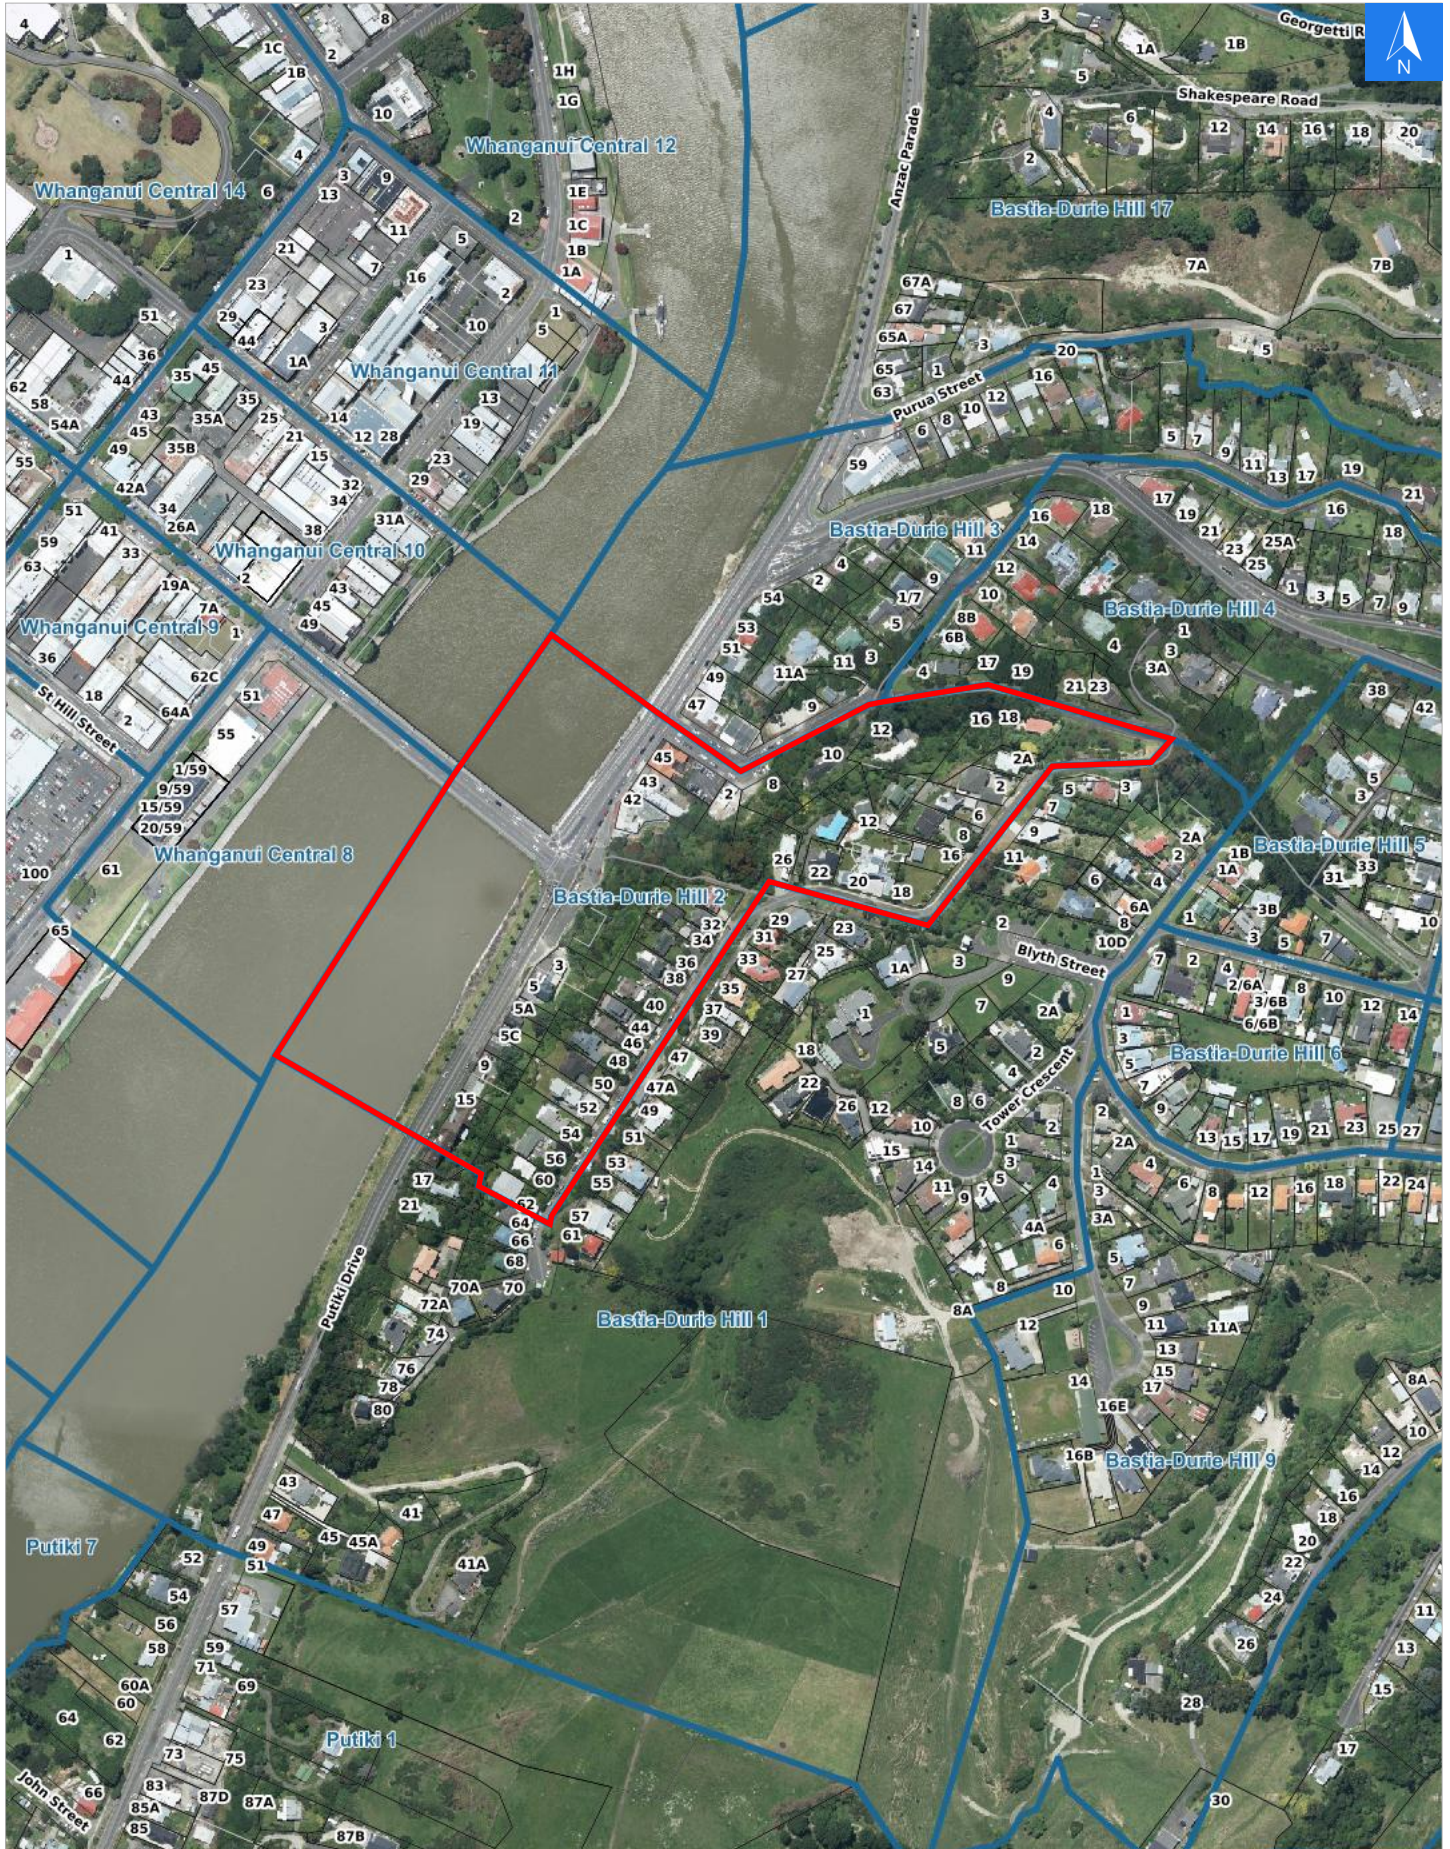

Wednesday, April 15, 2026

Disclaimer:

Digital map data sourced from Land Information New Zealand CROWN COPYRIGHT RESERVED. The information displayed in the GIS has been taken from Whanganui District Council's databases and maps. It is made available in good faith but its accuracy or completeness is not guaranteed. If the information is relied on in support of a resource consent it should be verified independently.

Scale 1: 5000

Wednesday, April 15, 2026

Disclaimer:

Digital map data sourced from Land Information New Zealand CROWN COPYRIGHT RESERVED.
The information displayed in the GIS has been taken from Whanganui District Council's databases and maps.
It is made available in good faith but its accuracy or completeness is not guaranteed. If the information is relied on in support of a resource consent it should be verified independently.