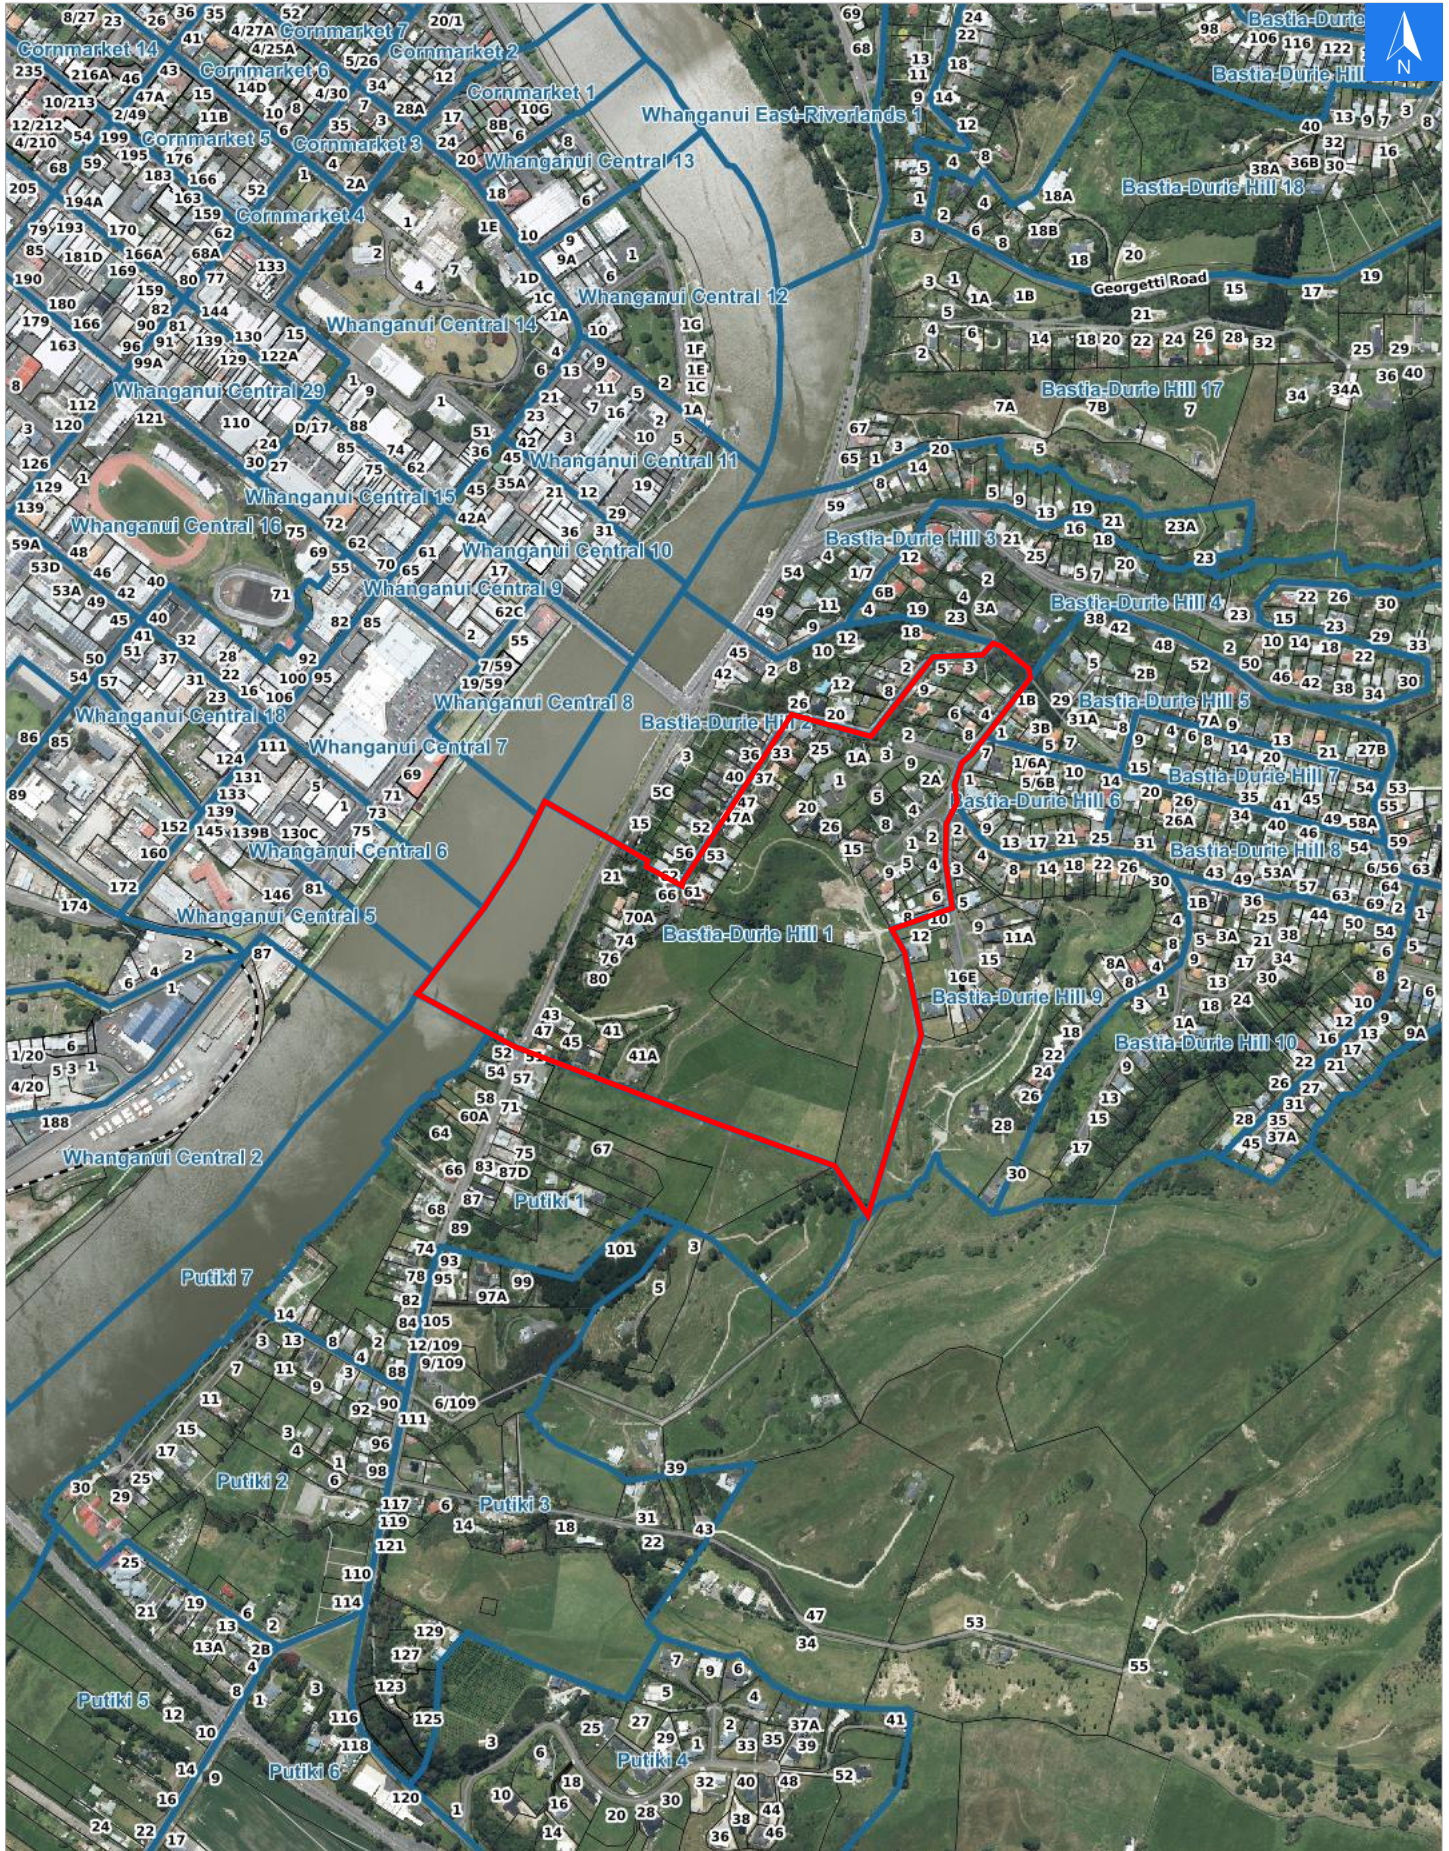

Disclaimer:

Digital map data sourced from Land Information New Zealand CROWN COPYRIGHT RESERVED.
The information displayed in the GIS has been taken from Whanganui District Council's databases and maps.
It is made available in good faith but its accuracy or completeness is not guaranteed. If the information is relied on in support of a resource consent it should be verified independently.

Wednesday, April 15, 2026

Scale 1: 10000

Wednesday, April 15, 2026

Disclaimer:

Digital map data sourced from Land Information New Zealand CROWN COPYRIGHT RESERVED.
The information displayed in the GIS has been taken from Whanganui District Council's databases and maps.
It is made available in good faith but its accuracy or completeness is not guaranteed. If the information is relied on in support of a resource consent it should be verified independently.