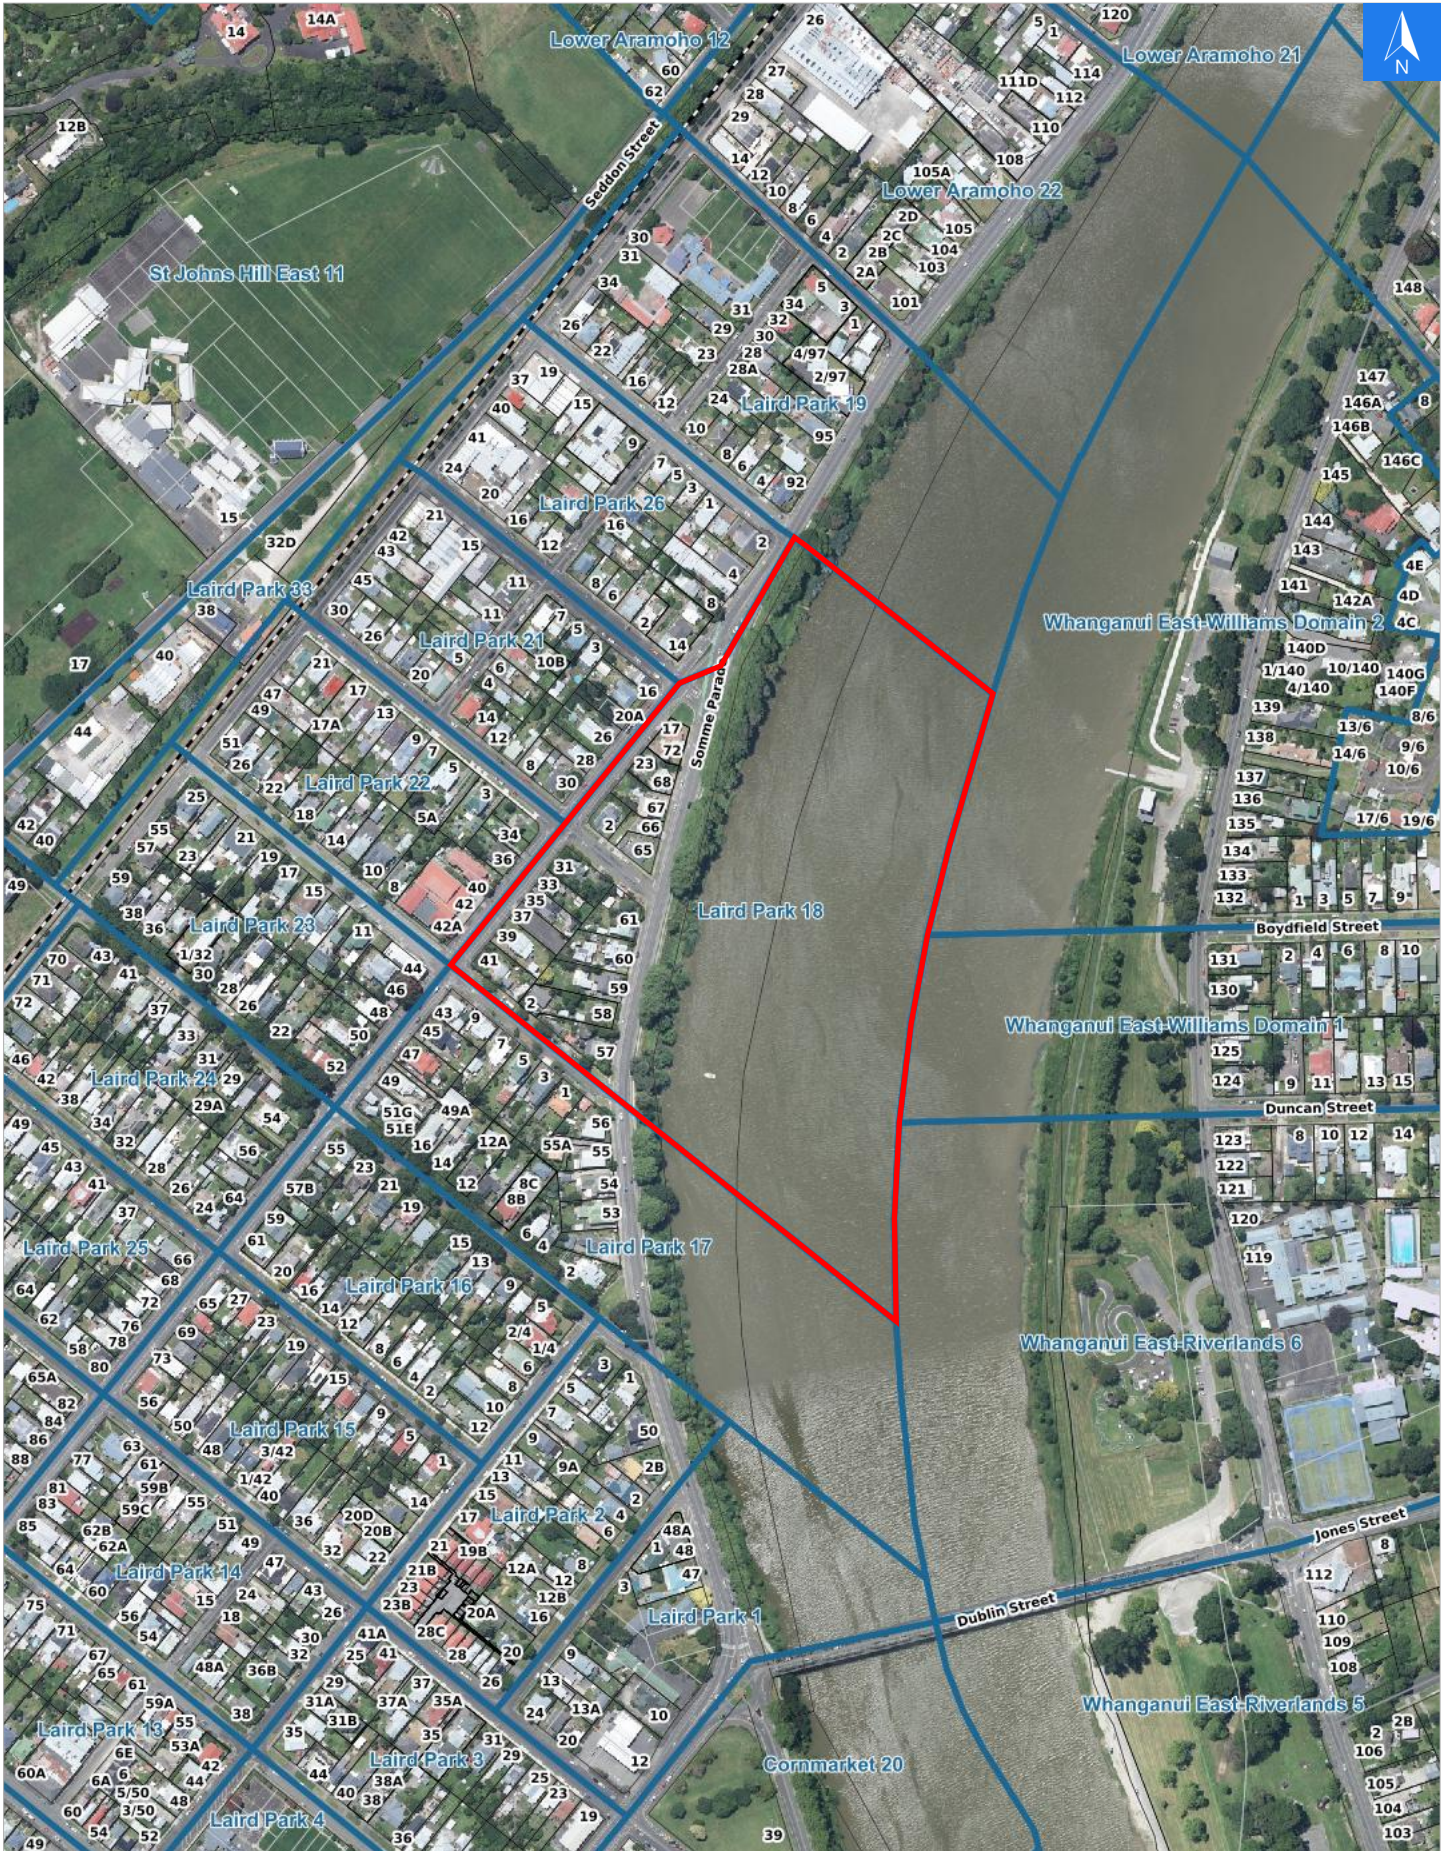

Disclaimer:

Digital map data sourced from Land Information New Zealand CROWN COPYRIGHT RESERVED.
The information displayed in the GIS has been taken from Whanganui District Council's databases and maps.
It is made available in good faith but its accuracy or completeness is not guaranteed. If the information is relied on in support of a resource consent it should be verified independently.

Wednesday, April 22, 2026

Scale 1: 5000

Wednesday, April 22, 2026

Disclaimer:

Digital map data sourced from Land Information New Zealand CROWN COPYRIGHT RESERVED.
The information displayed in the GIS has been taken from Whanganui District Council's databases and maps.
It is made available in good faith but its accuracy or completeness is not guaranteed. If the information is relied on in support of a resource consent it should be verified independently.

Rapid Urban Evacuation Addresses

Data sourced from LINZ

LINZ Address	Notes	Date Time Visited	Placard
2 Argyle Street			W Y1 Y2 R1 R2
17 Glasgow Street			W Y1 Y2 R1 R2
19 Glasgow Street			W Y1 Y2 R1 R2
23 Glasgow Street			W Y1 Y2 R1 R2
31 Glasgow Street			W Y1 Y2 R1 R2
33 Glasgow Street			W Y1 Y2 R1 R2
35 Glasgow Street			W Y1 Y2 R1 R2
37 Glasgow Street			W Y1 Y2 R1 R2
39 Glasgow Street			W Y1 Y2 R1 R2
41 Glasgow Street			W Y1 Y2 R1 R2
2 Gloucester Street			W Y1 Y2 R1 R2
57 Somme Parade			W Y1 Y2 R1 R2
58 Somme Parade			W Y1 Y2 R1 R2
59 Somme Parade			W Y1 Y2 R1 R2
60 Somme Parade			W Y1 Y2 R1 R2
61 Somme Parade			W Y1 Y2 R1 R2
65 Somme Parade			W Y1 Y2 R1 R2
66 Somme Parade			W Y1 Y2 R1 R2
67 Somme Parade			W Y1 Y2 R1 R2
68 Somme Parade			W Y1 Y2 R1 R2
72 Somme Parade			W Y1 Y2 R1 R2