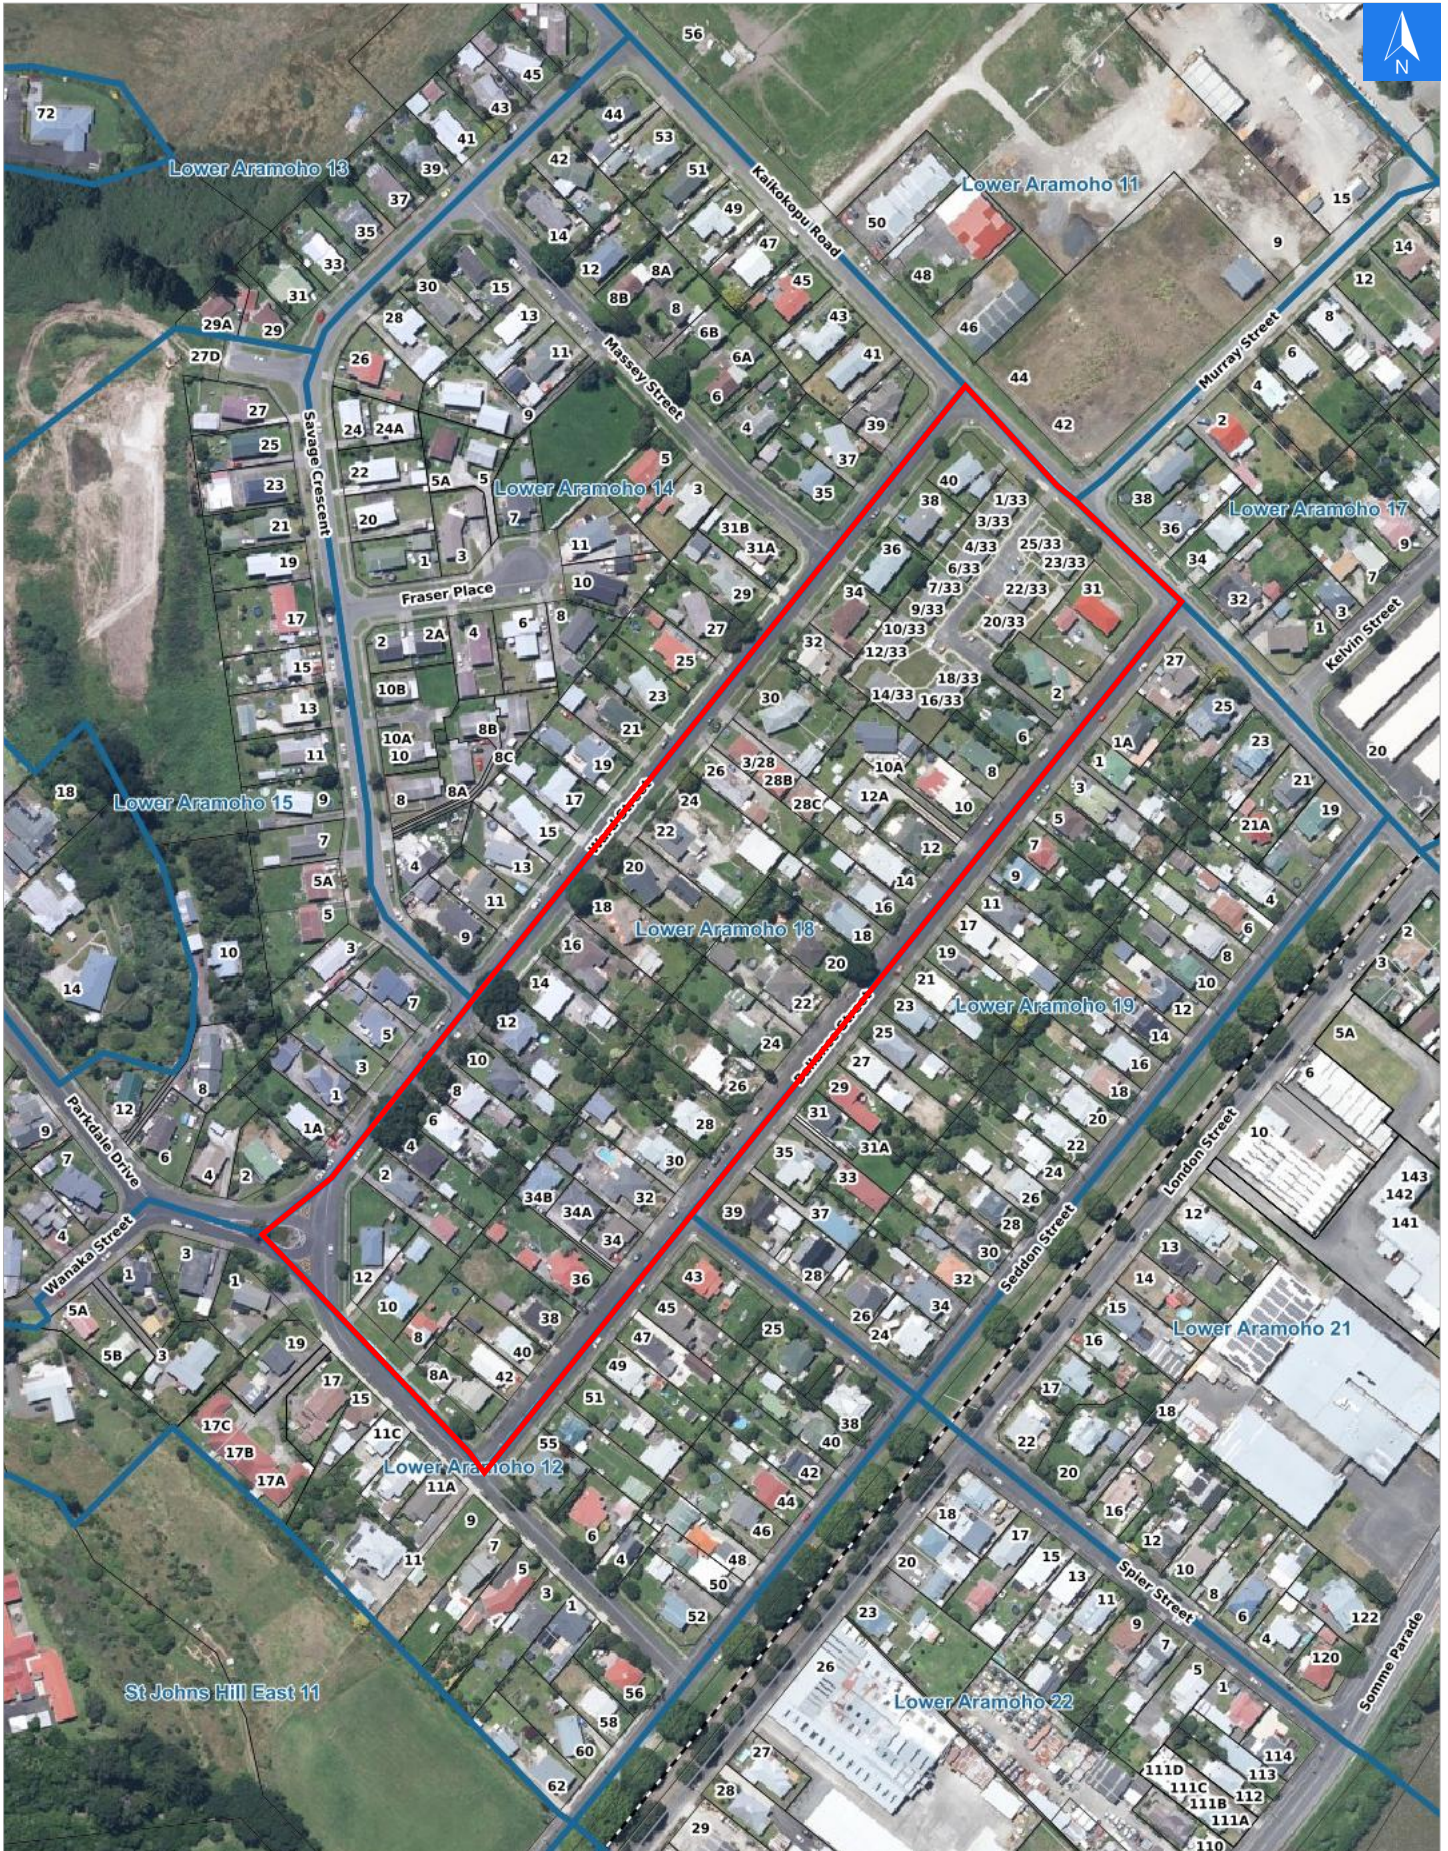

Disclaimer:

Digital map data sourced from Land Information New Zealand CROWN COPYRIGHT RESERVED.
The information displayed in the GIS has been taken from Whanganui District Council's databases and maps.
It is made available in good faith but its accuracy or completeness is not guaranteed. If the information is relied on in support of a resource consent it should be verified independently.

Wednesday, April 22, 2026

Scale 1: 3000

Wednesday, April 22, 2026

Disclaimer:

Digital map data sourced from Land Information New Zealand CROWN COPYRIGHT RESERVED.
The information displayed in the GIS has been taken from Whanganui District Council's databases and maps.
It is made available in good faith but its accuracy or completeness is not guaranteed. If the information is relied on in support of a resource consent it should be verified independently.