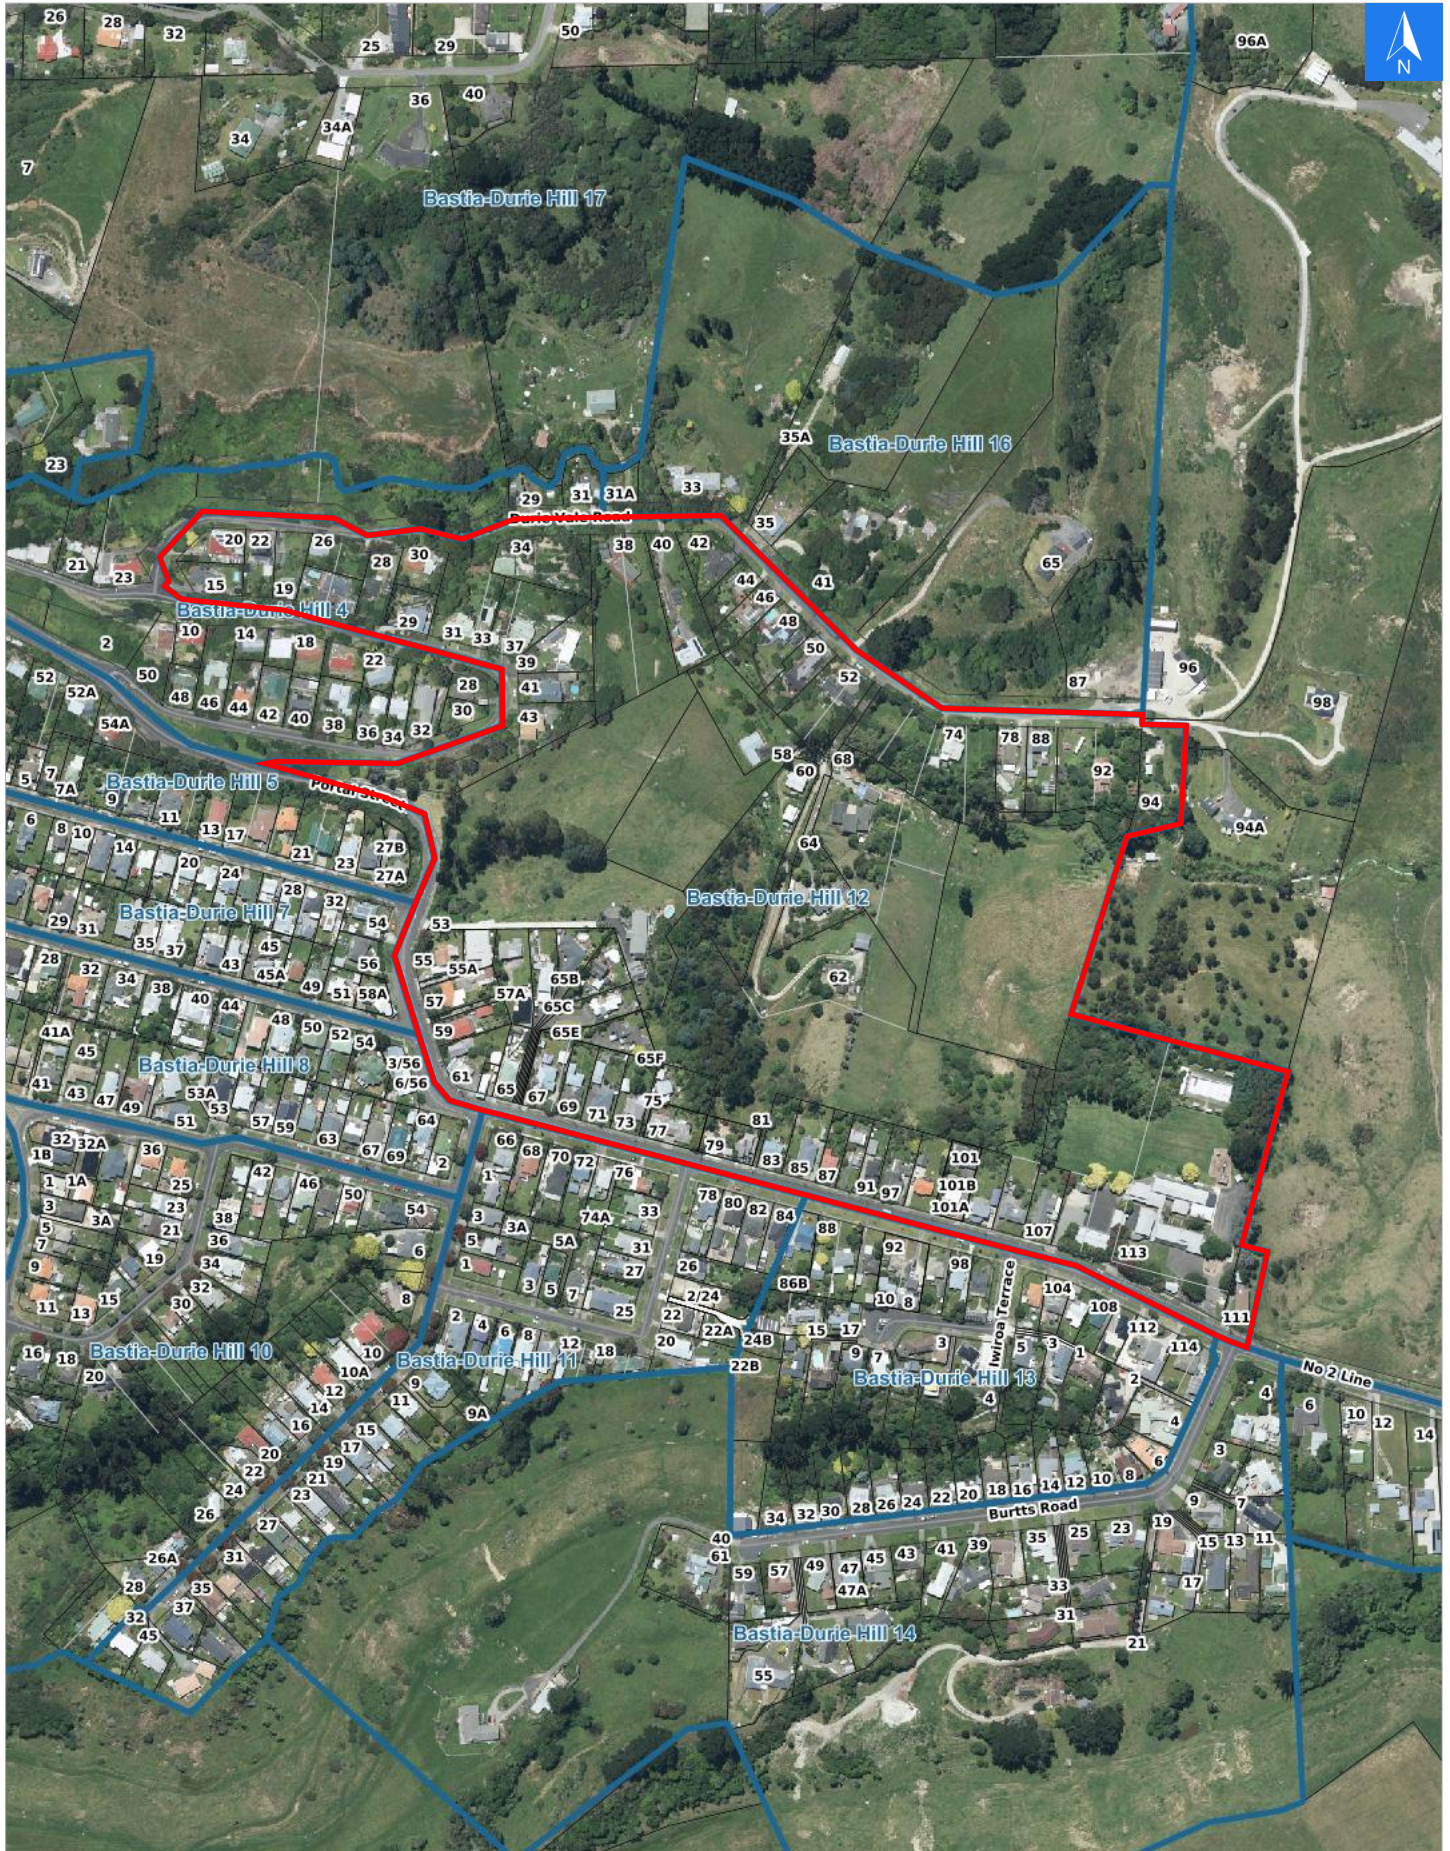

Wednesday, April 15, 2026

Scale 1: 5000

Wednesday, April 15, 2026

Disclaimer:

Digital map data sourced from Land Information New Zealand CROWN COPYRIGHT RESERVED.
The information displayed in the GIS has been taken from Whanganui District Council's databases and maps.
It is made available in good faith but its accuracy or completeness is not guaranteed. If the information is relied on in support of a resource consent it should be verified independently.

Rapid Urban Evacuation Addresses

Data sourced from LINZ

LINZ Address	Notes	Date Time Visited	Placard
20 Durie Vale Road, Durie Hill			W Y1 Y2 R1 R2
22 Durie Vale Road, Durie Hill			W Y1 Y2 R1 R2
26 Durie Vale Road, Durie Hill			W Y1 Y2 R1 R2
28 Durie Vale Road, Durie Hill			W Y1 Y2 R1 R2
30 Durie Vale Road, Durie Hill			W Y1 Y2 R1 R2
34 Durie Vale Road, Durie Hill			W Y1 Y2 R1 R2
38 Durie Vale Road, Durie Hill			W Y1 Y2 R1 R2
40 Durie Vale Road, Durie Hill			W Y1 Y2 R1 R2
42 Durie Vale Road, Durie Hill			W Y1 Y2 R1 R2
44 Durie Vale Road, Durie Hill			W Y1 Y2 R1 R2
46 Durie Vale Road, Durie Hill			W Y1 Y2 R1 R2
48 Durie Vale Road, Durie Hill			W Y1 Y2 R1 R2
50 Durie Vale Road, Durie Hill			W Y1 Y2 R1 R2
52 Durie Vale Road, Durie Hill			W Y1 Y2 R1 R2
56 Durie Vale Road, Durie Hill			W Y1 Y2 R1 R2
58 Durie Vale Road, Durie Hill			W Y1 Y2 R1 R2
60 Durie Vale Road, Durie Hill			W Y1 Y2 R1 R2
62 Durie Vale Road, Durie Hill			W Y1 Y2 R1 R2
64 Durie Vale Road, Durie Hill			W Y1 Y2 R1 R2
68 Durie Vale Road, Durie Hill			W Y1 Y2 R1 R2
74 Durie Vale Road, Durie Hill			W Y1 Y2 R1 R2
78 Durie Vale Road, Durie Hill			W Y1 Y2 R1 R2
88 Durie Vale Road, Durie Hill			W Y1 Y2 R1 R2
92 Durie Vale Road, Durie Hill			W Y1 Y2 R1 R2