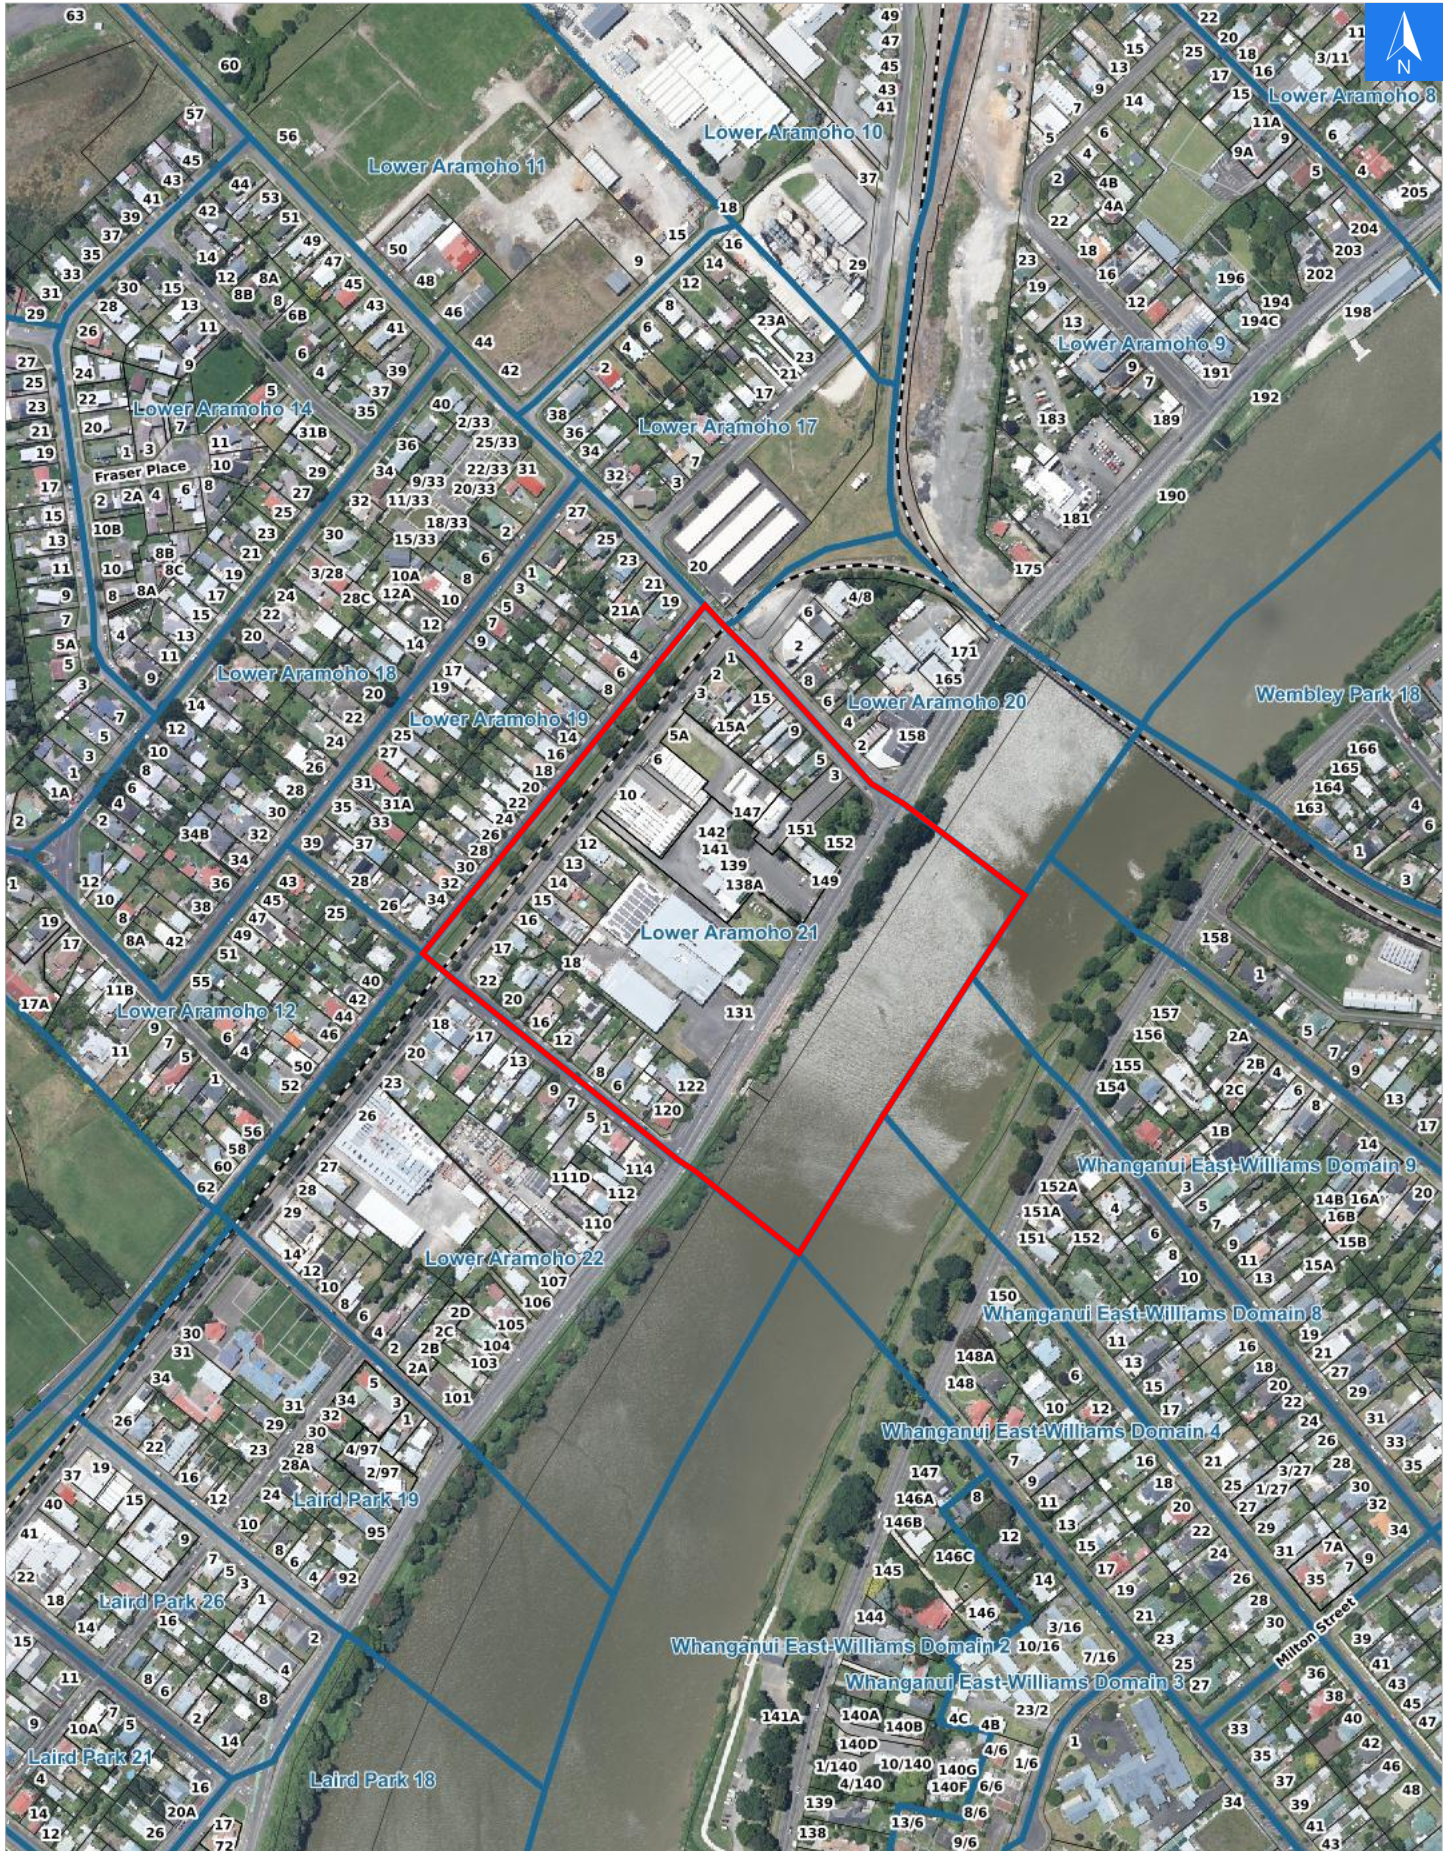

Disclaimer:

Digital map data sourced from Land Information New Zealand CROWN COPYRIGHT RESERVED.
The information displayed in the GIS has been taken from Whanganui District Council's databases and maps.
It is made available in good faith but its accuracy or completeness is not guaranteed. If the information is relied on in support of a resource consent it should be verified independently.

Wednesday, April 22, 2026

Scale 1: 5000

Wednesday, April 22, 2026

Disclaimer:

Digital map data sourced from Land Information New Zealand CROWN COPYRIGHT RESERVED.
The information displayed in the GIS has been taken from Whanganui District Council's databases and maps.
It is made available in good faith but its accuracy or completeness is not guaranteed. If the information is relied on in support of a resource consent it should be verified independently.

Rapid Urban Evacuation Addresses

Data sourced from LINZ

LINZ Address	Notes	Date Time Visited	Placard
3 Kaikokopu Road, Aramoho			W Y1 Y2 R1 R2
5 Kaikokopu Road, Aramoho			W Y1 Y2 R1 R2
7 Kaikokopu Road, Aramoho			W Y1 Y2 R1 R2
9 Kaikokopu Road, Aramoho			W Y1 Y2 R1 R2
11 Kaikokopu Road, Aramoho			W Y1 Y2 R1 R2
13 Kaikokopu Road, Aramoho			W Y1 Y2 R1 R2
15 Kaikokopu Road, Aramoho			W Y1 Y2 R1 R2
15A Kaikokopu Road, Aramoho			W Y1 Y2 R1 R2
1 London Street, Aramoho			W Y1 Y2 R1 R2
2 London Street, Aramoho			W Y1 Y2 R1 R2
3 London Street, Aramoho			W Y1 Y2 R1 R2
5A London Street, Aramoho			W Y1 Y2 R1 R2
6 London Street, Aramoho			W Y1 Y2 R1 R2
10 London Street, Aramoho			W Y1 Y2 R1 R2
12 London Street, Aramoho			W Y1 Y2 R1 R2
13 London Street, Aramoho			W Y1 Y2 R1 R2
14 London Street, Aramoho			W Y1 Y2 R1 R2
15 London Street, Aramoho			W Y1 Y2 R1 R2
16 London Street, Aramoho			W Y1 Y2 R1 R2
17 London Street, Aramoho			W Y1 Y2 R1 R2
120 Somme Parade, Aramoho			W Y1 Y2 R1 R2
122 Somme Parade, Aramoho			W Y1 Y2 R1 R2
131 Somme Parade, Aramoho			W Y1 Y2 R1 R2
135 Somme Parade, Aramoho			W Y1 Y2 R1 R2