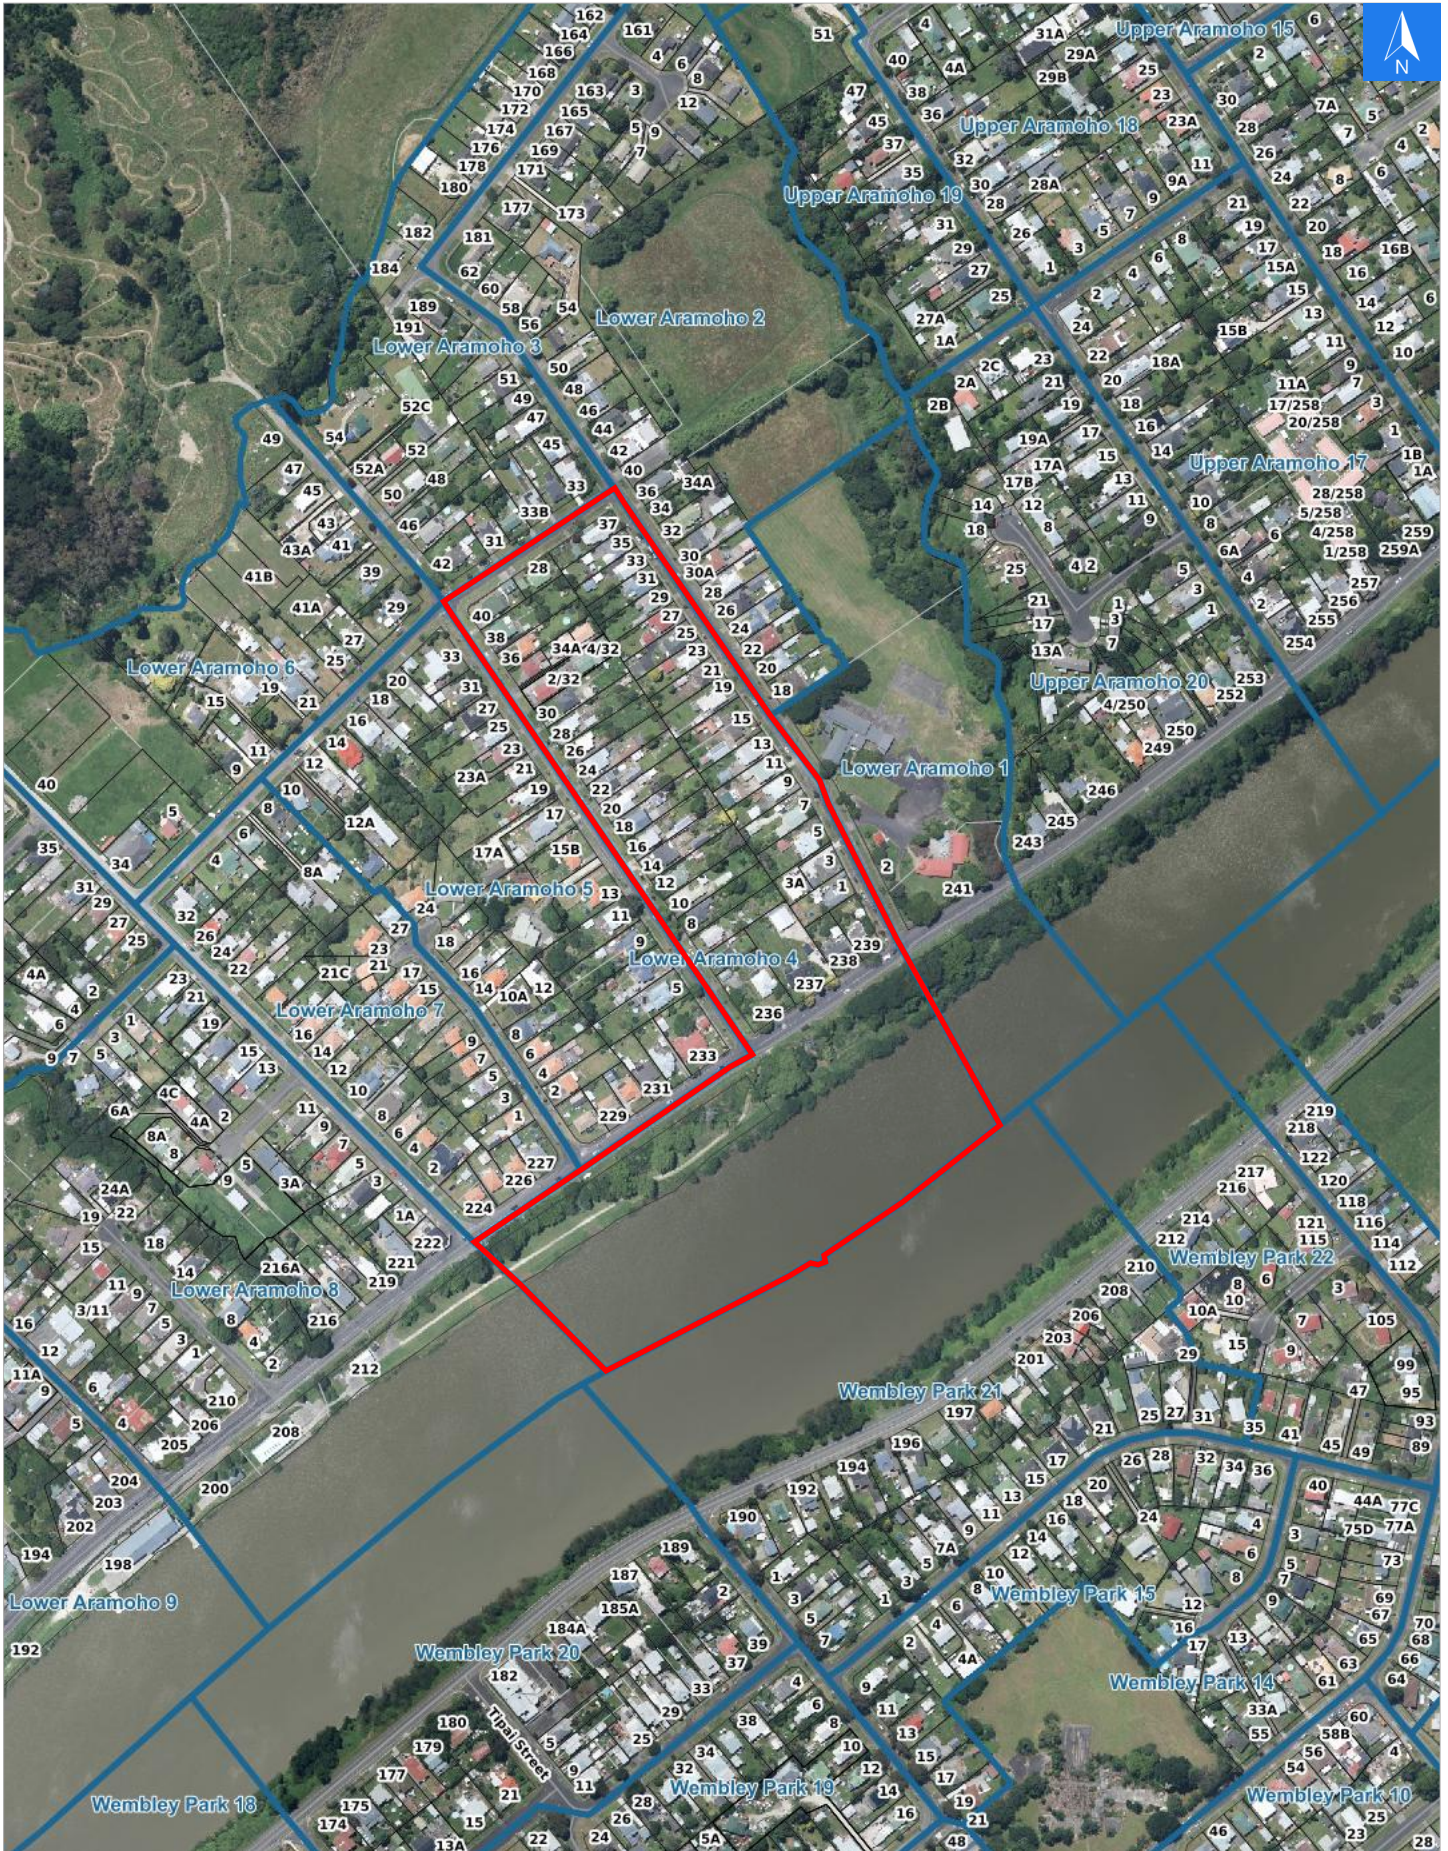

Disclaimer:

Digital map data sourced from Land Information New Zealand CROWN COPYRIGHT RESERVED.
The information displayed in the GIS has been taken from Whanganui District Council's databases and maps.
It is made available in good faith but its accuracy or completeness is not guaranteed. If the information is relied on in support of a resource consent it should be verified independently.

Wednesday, April 22, 2026

Scale 1: 5000

Wednesday, April 22, 2026

Disclaimer:

Digital map data sourced from Land Information New Zealand CROWN COPYRIGHT RESERVED.
The information displayed in the GIS has been taken from Whanganui District Council's databases and maps.
It is made available in good faith but its accuracy or completeness is not guaranteed. If the information is relied on in support of a resource consent it should be verified independently.

Rapid Urban Evacuation Addresses

Data sourced from LINZ

LINZ Address	Notes	Date Time Visited	Placard
4 Field Street, Aramoho			W Y1 Y2 R1 R2
6 Field Street, Aramoho			W Y1 Y2 R1 R2
8 Field Street, Aramoho			W Y1 Y2 R1 R2
10 Field Street, Aramoho			W Y1 Y2 R1 R2
12 Field Street, Aramoho			W Y1 Y2 R1 R2
14 Field Street, Aramoho			W Y1 Y2 R1 R2
16 Field Street, Aramoho			W Y1 Y2 R1 R2
18 Field Street, Aramoho			W Y1 Y2 R1 R2
20 Field Street, Aramoho			W Y1 Y2 R1 R2
22 Field Street, Aramoho			W Y1 Y2 R1 R2
24 Field Street, Aramoho			W Y1 Y2 R1 R2
26 Field Street, Aramoho			W Y1 Y2 R1 R2
28 Field Street, Aramoho			W Y1 Y2 R1 R2
30 Field Street, Aramoho			W Y1 Y2 R1 R2
1/32 Field Street, Aramoho			W Y1 Y2 R1 R2
2/32 Field Street, Aramoho			W Y1 Y2 R1 R2
3/32 Field Street, Aramoho			W Y1 Y2 R1 R2
4/32 Field Street, Aramoho			W Y1 Y2 R1 R2
34 Field Street, Aramoho			W Y1 Y2 R1 R2
34A Field Street, Aramoho			W Y1 Y2 R1 R2
34B Field Street, Aramoho			W Y1 Y2 R1 R2
36 Field Street, Aramoho			W Y1 Y2 R1 R2
38 Field Street, Aramoho			W Y1 Y2 R1 R2
40 Field Street, Aramoho			W Y1 Y2 R1 R2