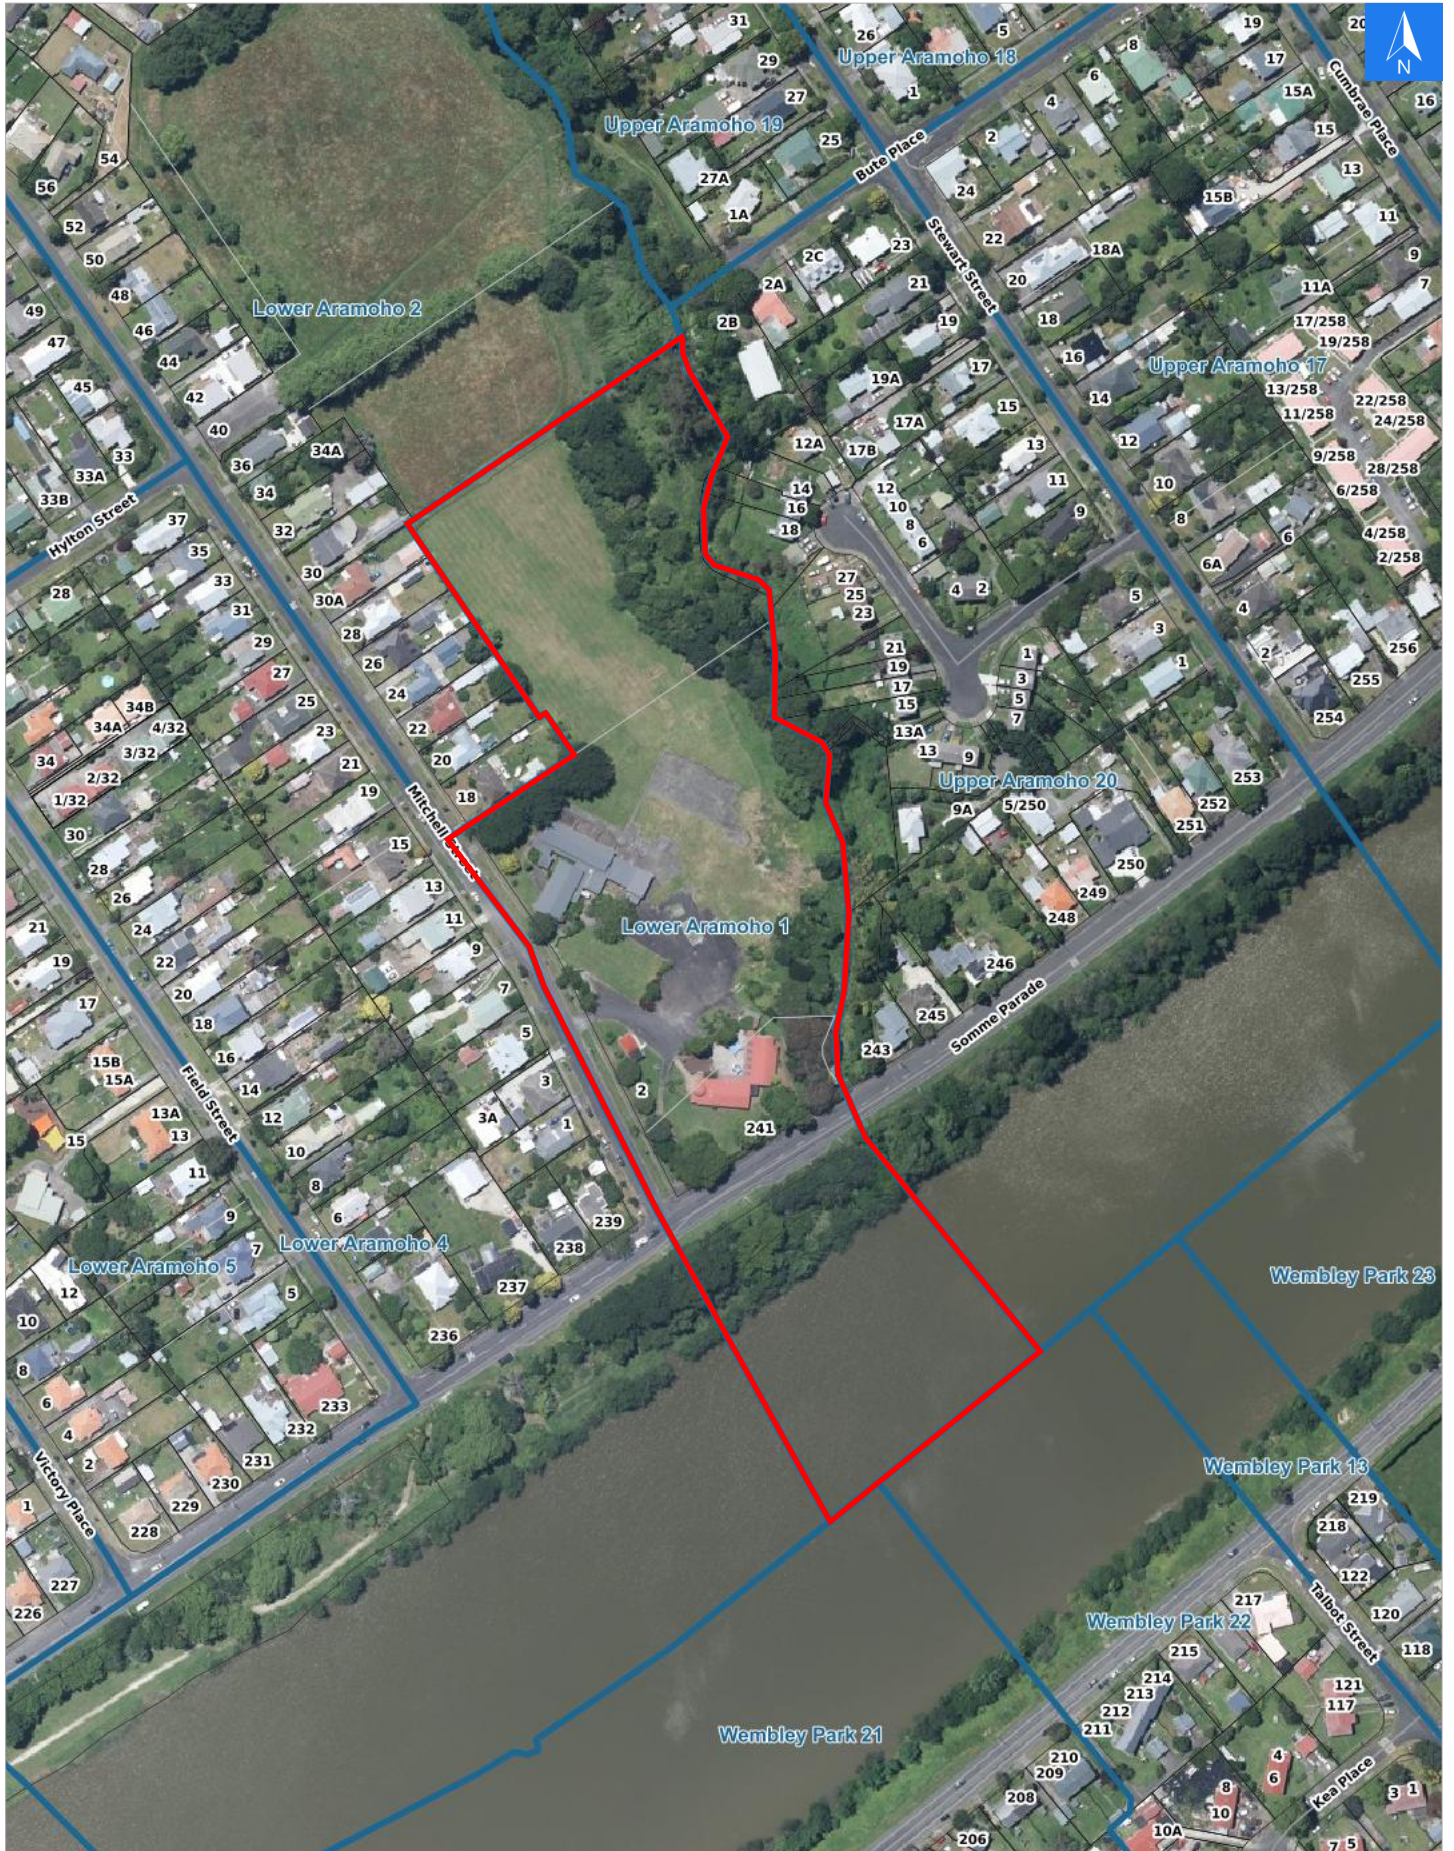

Wednesday, April 22, 2026

Disclaimer:

Digital map data sourced from Land Information New Zealand CROWN COPYRIGHT RESERVED.
The information displayed in the GIS has been taken from Whanganui District Council's databases and maps.
It is made available in good faith but its accuracy or completeness is not guaranteed. If the information is relied on in support of a resource consent it should be verified independently.

Scale 1: 3000

Wednesday, April 22, 2026

Disclaimer:

Digital map data sourced from Land Information New Zealand CROWN COPYRIGHT RESERVED.
The information displayed in the GIS has been taken from Whanganui District Council's databases and maps.
It is made available in good faith but its accuracy or completeness is not guaranteed. If the information is relied on in support of a resource consent it should be verified independently.

Rapid Urban Evacuation Addresses

Data sourced from LINZ

LINZ Address	Notes	Date Time Visited	Placard
2 Mitchell Street, Aramoho			W Y1 Y2 R1 R2
241 Somme Parade, Aramoho			W Y1 Y2 R1 R2