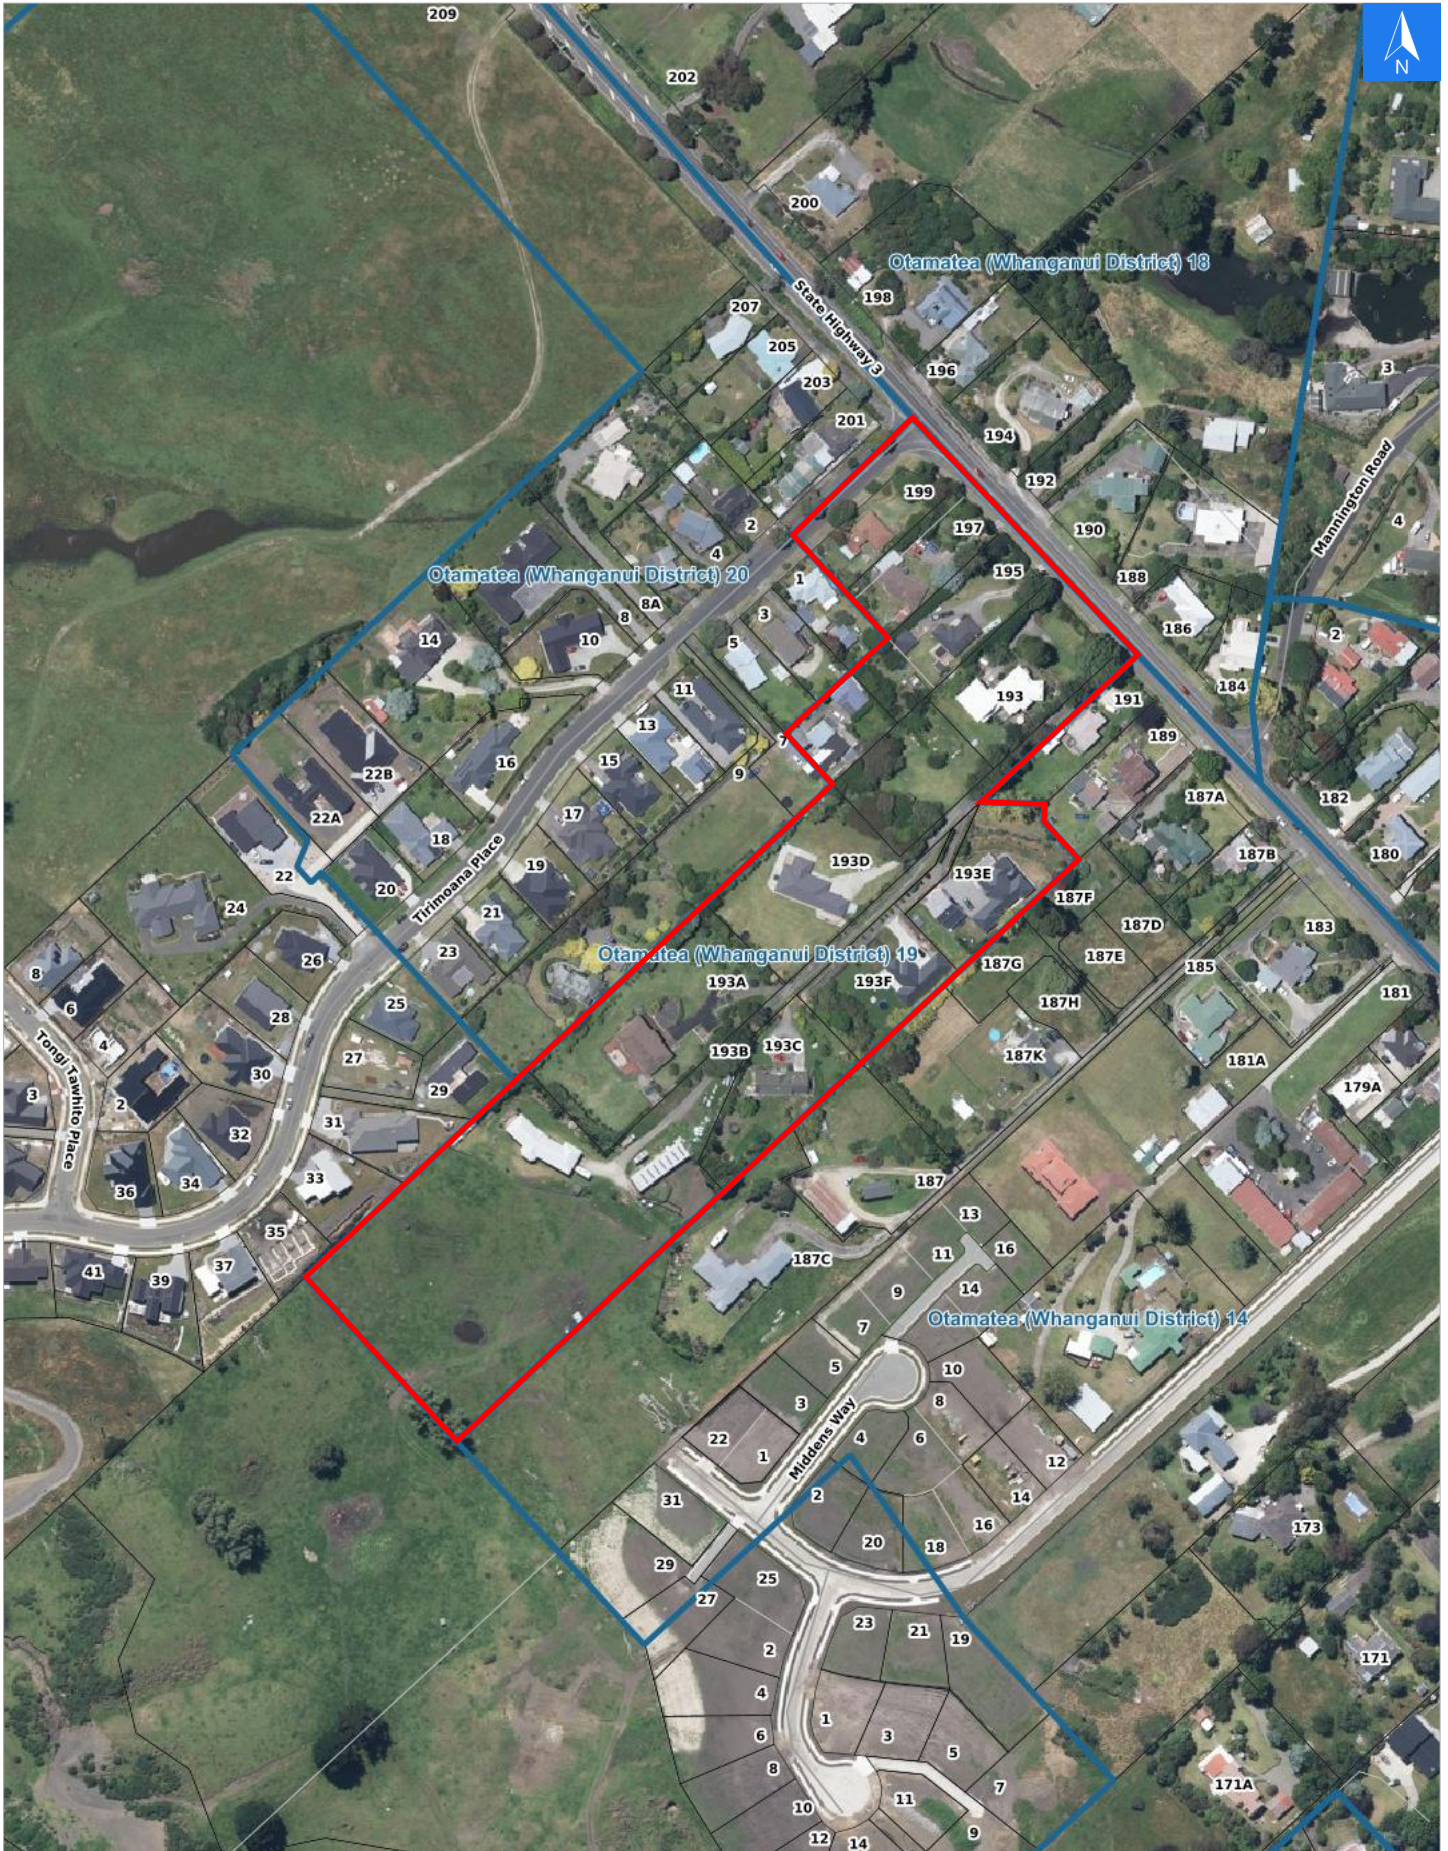

Disclaimer:

Digital map data sourced from Land Information New Zealand CROWN COPYRIGHT RESERVED.  
The information displayed in the GIS has been taken from Whanganui District Council's databases and maps.  
It is made available in good faith but its accuracy or completeness is not guaranteed. If the information is relied on in support of a resource consent it should be verified independently.

Wednesday, April 15, 2026

Scale 1: 3000

**Wednesday, April 15, 2026**

**Disclaimer:**

Digital map data sourced from Land Information New Zealand CROWN COPYRIGHT RESERVED.  
The information displayed in the GIS has been taken from Whanganui District Council's databases and maps.  
It is made available in good faith but its accuracy or completeness is not guaranteed. If the information is relied on in support of a resource consent it should be verified independently.

**Rapid Urban Evacuation Addresses**

Data sourced from LINZ

<b>LINZ Address</b>	<b>Notes</b>	<b>Date Time Visited</b>	<b>Placard</b>
193 Great North Road, Otamatea			W Y1 Y2 R1 R2
193A Great North Road, Otamatea			W Y1 Y2 R1 R2
193B Great North Road, Otamatea			W Y1 Y2 R1 R2
193C Great North Road, Otamatea			W Y1 Y2 R1 R2
193D Great North Road, Otamatea			W Y1 Y2 R1 R2
193E Great North Road, Otamatea			W Y1 Y2 R1 R2
193F Great North Road, Otamatea			W Y1 Y2 R1 R2
195 Great North Road, Otamatea			W Y1 Y2 R1 R2
197 Great North Road, Otamatea			W Y1 Y2 R1 R2
199 Great North Road, Otamatea			W Y1 Y2 R1 R2