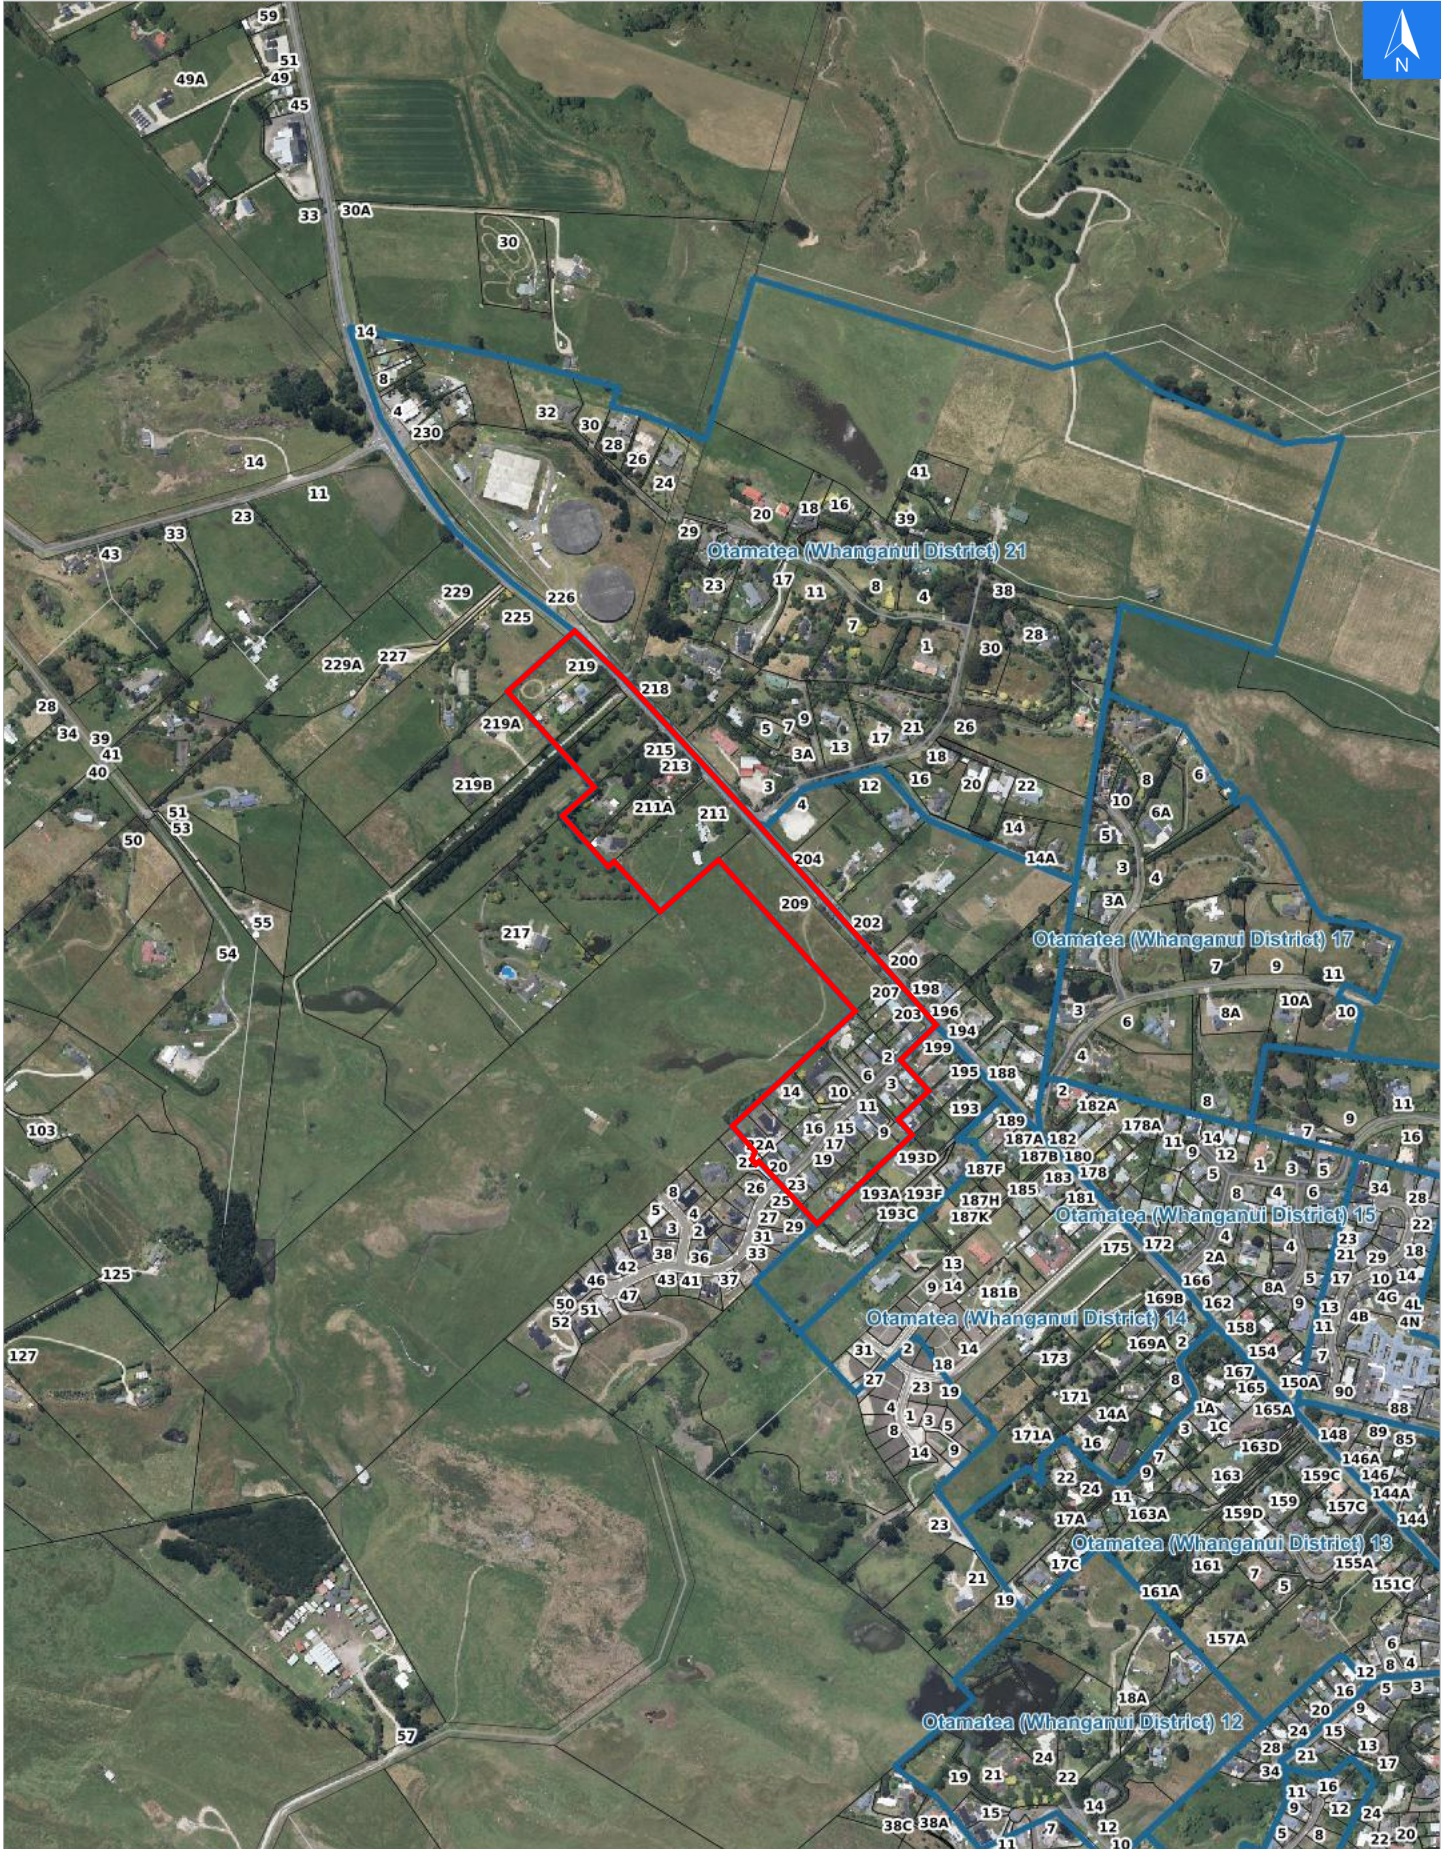

Disclaimer:

Digital map data sourced from Land Information New Zealand CROWN COPYRIGHT RESERVED.
The information displayed in the GIS has been taken from Whanganui District Council's databases and maps.
It is made available in good faith but its accuracy or completeness is not guaranteed. If the information is relied on in support of a resource consent it should be verified independently.

Wednesday, April 22, 2026

Scale 1: 10000

Disclaimer:

Digital map data sourced from Land Information New Zealand CROWN COPYRIGHT RESERVED.
The information displayed in the GIS has been taken from Whanganui District Council's databases and maps.
It is made available in good faith but its accuracy or completeness is not guaranteed. If the information is relied on in support of a resource consent it should be verified independently.