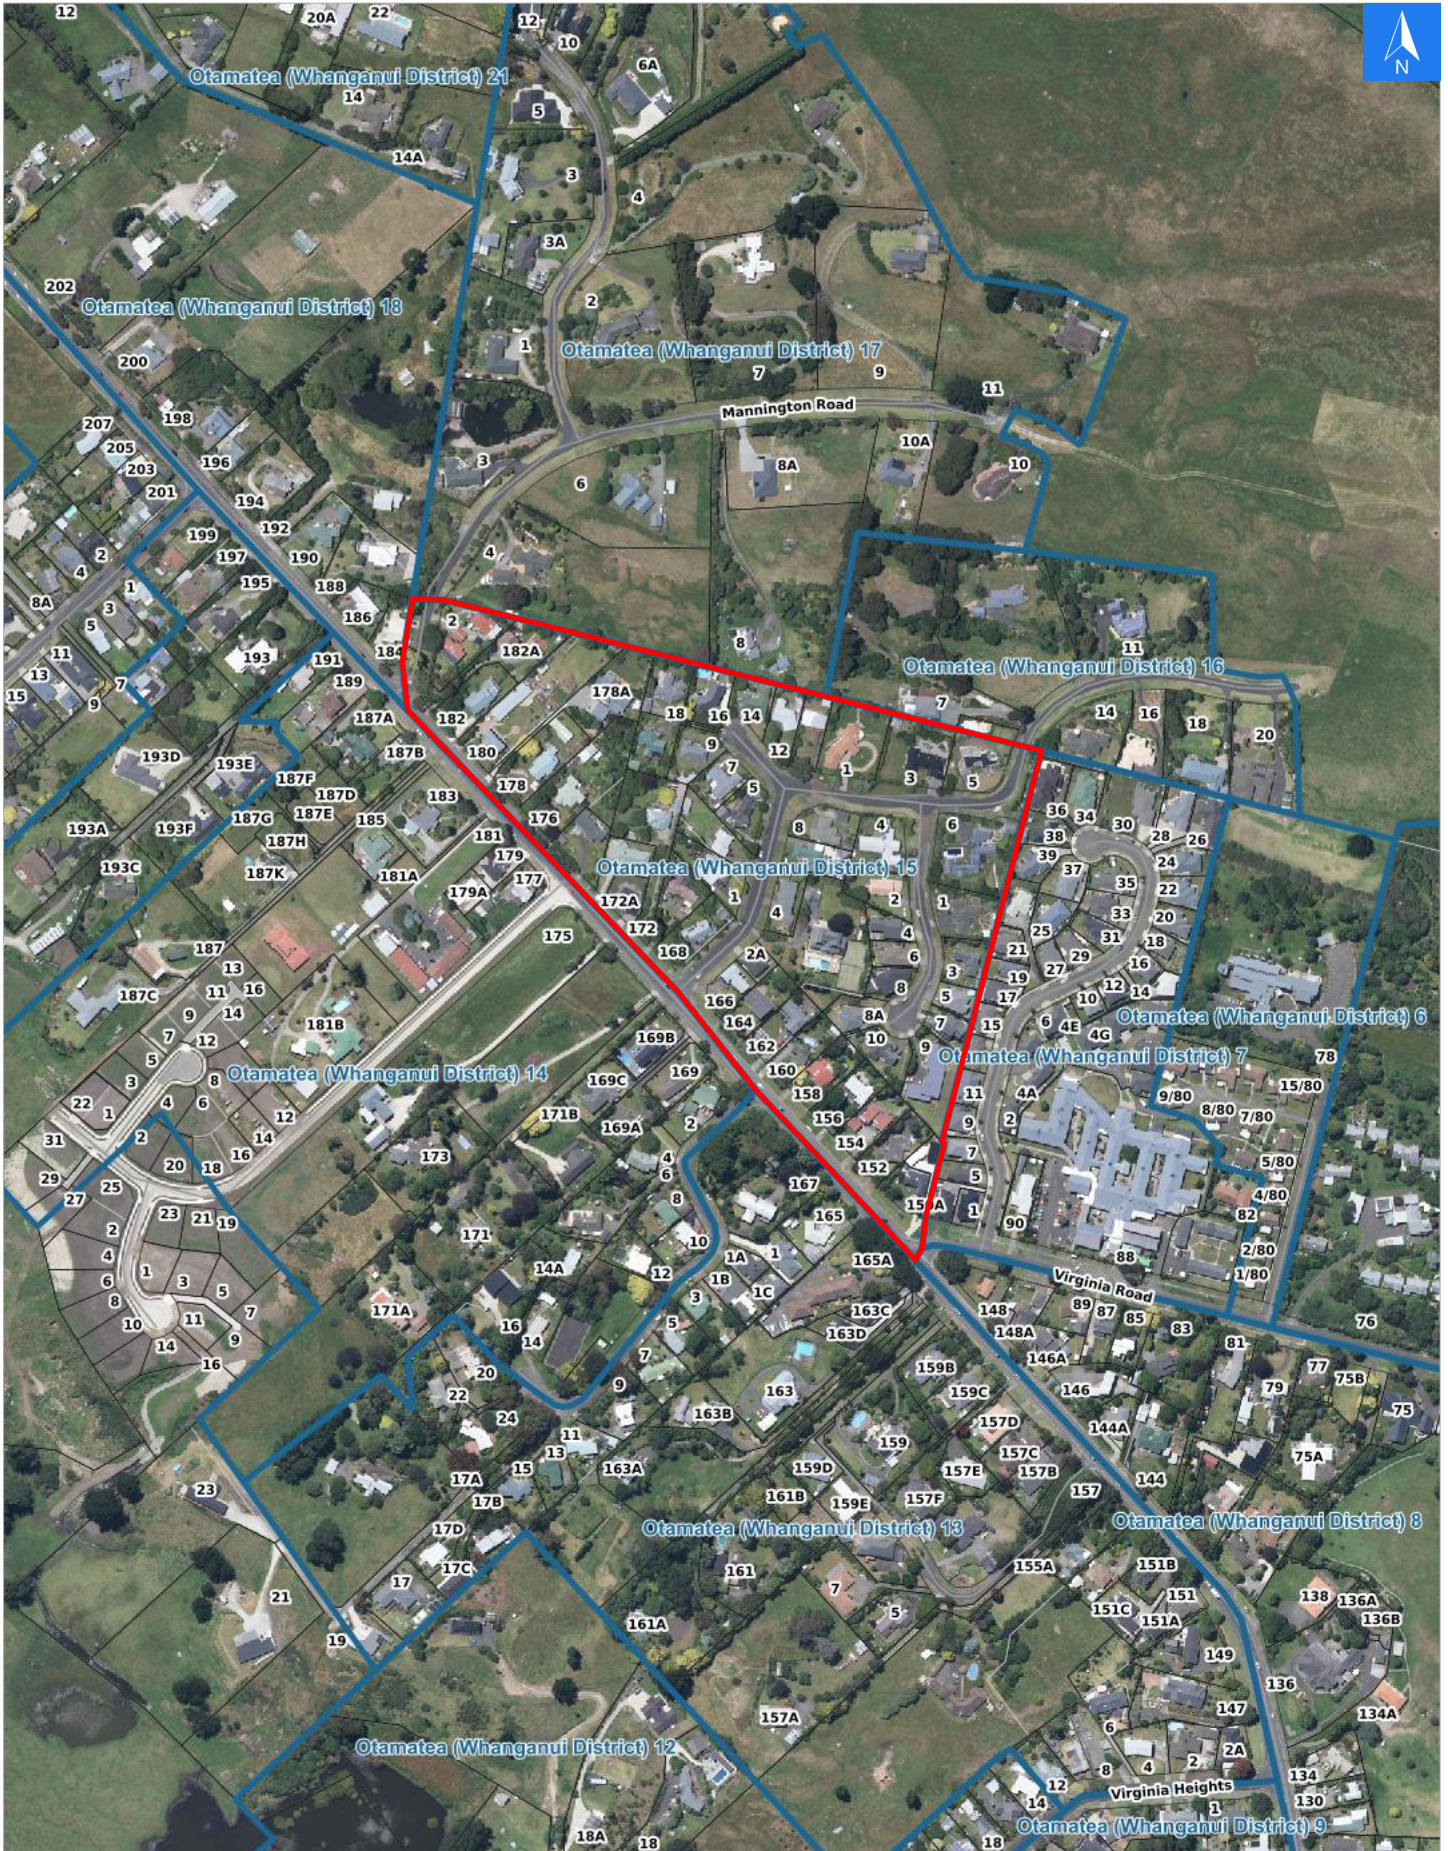

**Disclaimer:**

Digital map data sourced from Land Information New Zealand CROWN COPYRIGHT RESERVED.  
The information displayed in the GIS has been taken from Whanganui District Council's databases and maps.  
It is made available in good faith but its accuracy or completeness is not guaranteed. If the information is relied on in support of a resource consent it should be verified independently.

**Wednesday, April 15, 2026**

Scale 1: 5000

Disclaimer:

Digital map data sourced from Land Information New Zealand CROWN COPYRIGHT RESERVED.  
The information displayed in the GIS has been taken from Whanganui District Council's databases and maps.  
It is made available in good faith but its accuracy or completeness is not guaranteed. If the information is relied on in support of a resource consent it should be verified independently.

## Rapid Urban Evacuation Addresses

Data sourced from LINZ

LINZ Address	Notes	Date Time Visited	Placard
1 Diana Place, Otamatea			W Y1 Y2 R1 R2
2 Diana Place, Otamatea			W Y1 Y2 R1 R2
3 Diana Place, Otamatea			W Y1 Y2 R1 R2
4 Diana Place, Otamatea			W Y1 Y2 R1 R2
5 Diana Place, Otamatea			W Y1 Y2 R1 R2
6 Diana Place, Otamatea			W Y1 Y2 R1 R2
7 Diana Place, Otamatea			W Y1 Y2 R1 R2
8 Diana Place, Otamatea			W Y1 Y2 R1 R2
8A Diana Place, Otamatea			W Y1 Y2 R1 R2
9 Diana Place, Otamatea			W Y1 Y2 R1 R2
10 Diana Place, Otamatea			W Y1 Y2 R1 R2
1 Eaton Crescent, Otamatea			W Y1 Y2 R1 R2
2 Eaton Crescent, Otamatea			W Y1 Y2 R1 R2
2A Eaton Crescent, Otamatea			W Y1 Y2 R1 R2
3 Eaton Crescent, Otamatea			W Y1 Y2 R1 R2
4 Eaton Crescent, Otamatea			W Y1 Y2 R1 R2
5 Eaton Crescent, Otamatea			W Y1 Y2 R1 R2
6 Eaton Crescent, Otamatea			W Y1 Y2 R1 R2
7 Eaton Crescent, Otamatea			W Y1 Y2 R1 R2
8 Eaton Crescent, Otamatea			W Y1 Y2 R1 R2
9 Eaton Crescent, Otamatea			W Y1 Y2 R1 R2
10 Eaton Crescent, Otamatea			W Y1 Y2 R1 R2
11 Eaton Crescent, Otamatea			W Y1 Y2 R1 R2
12 Eaton Crescent, Otamatea			W Y1 Y2 R1 R2

LINZ Address	Notes	Date Time Visited	Placard