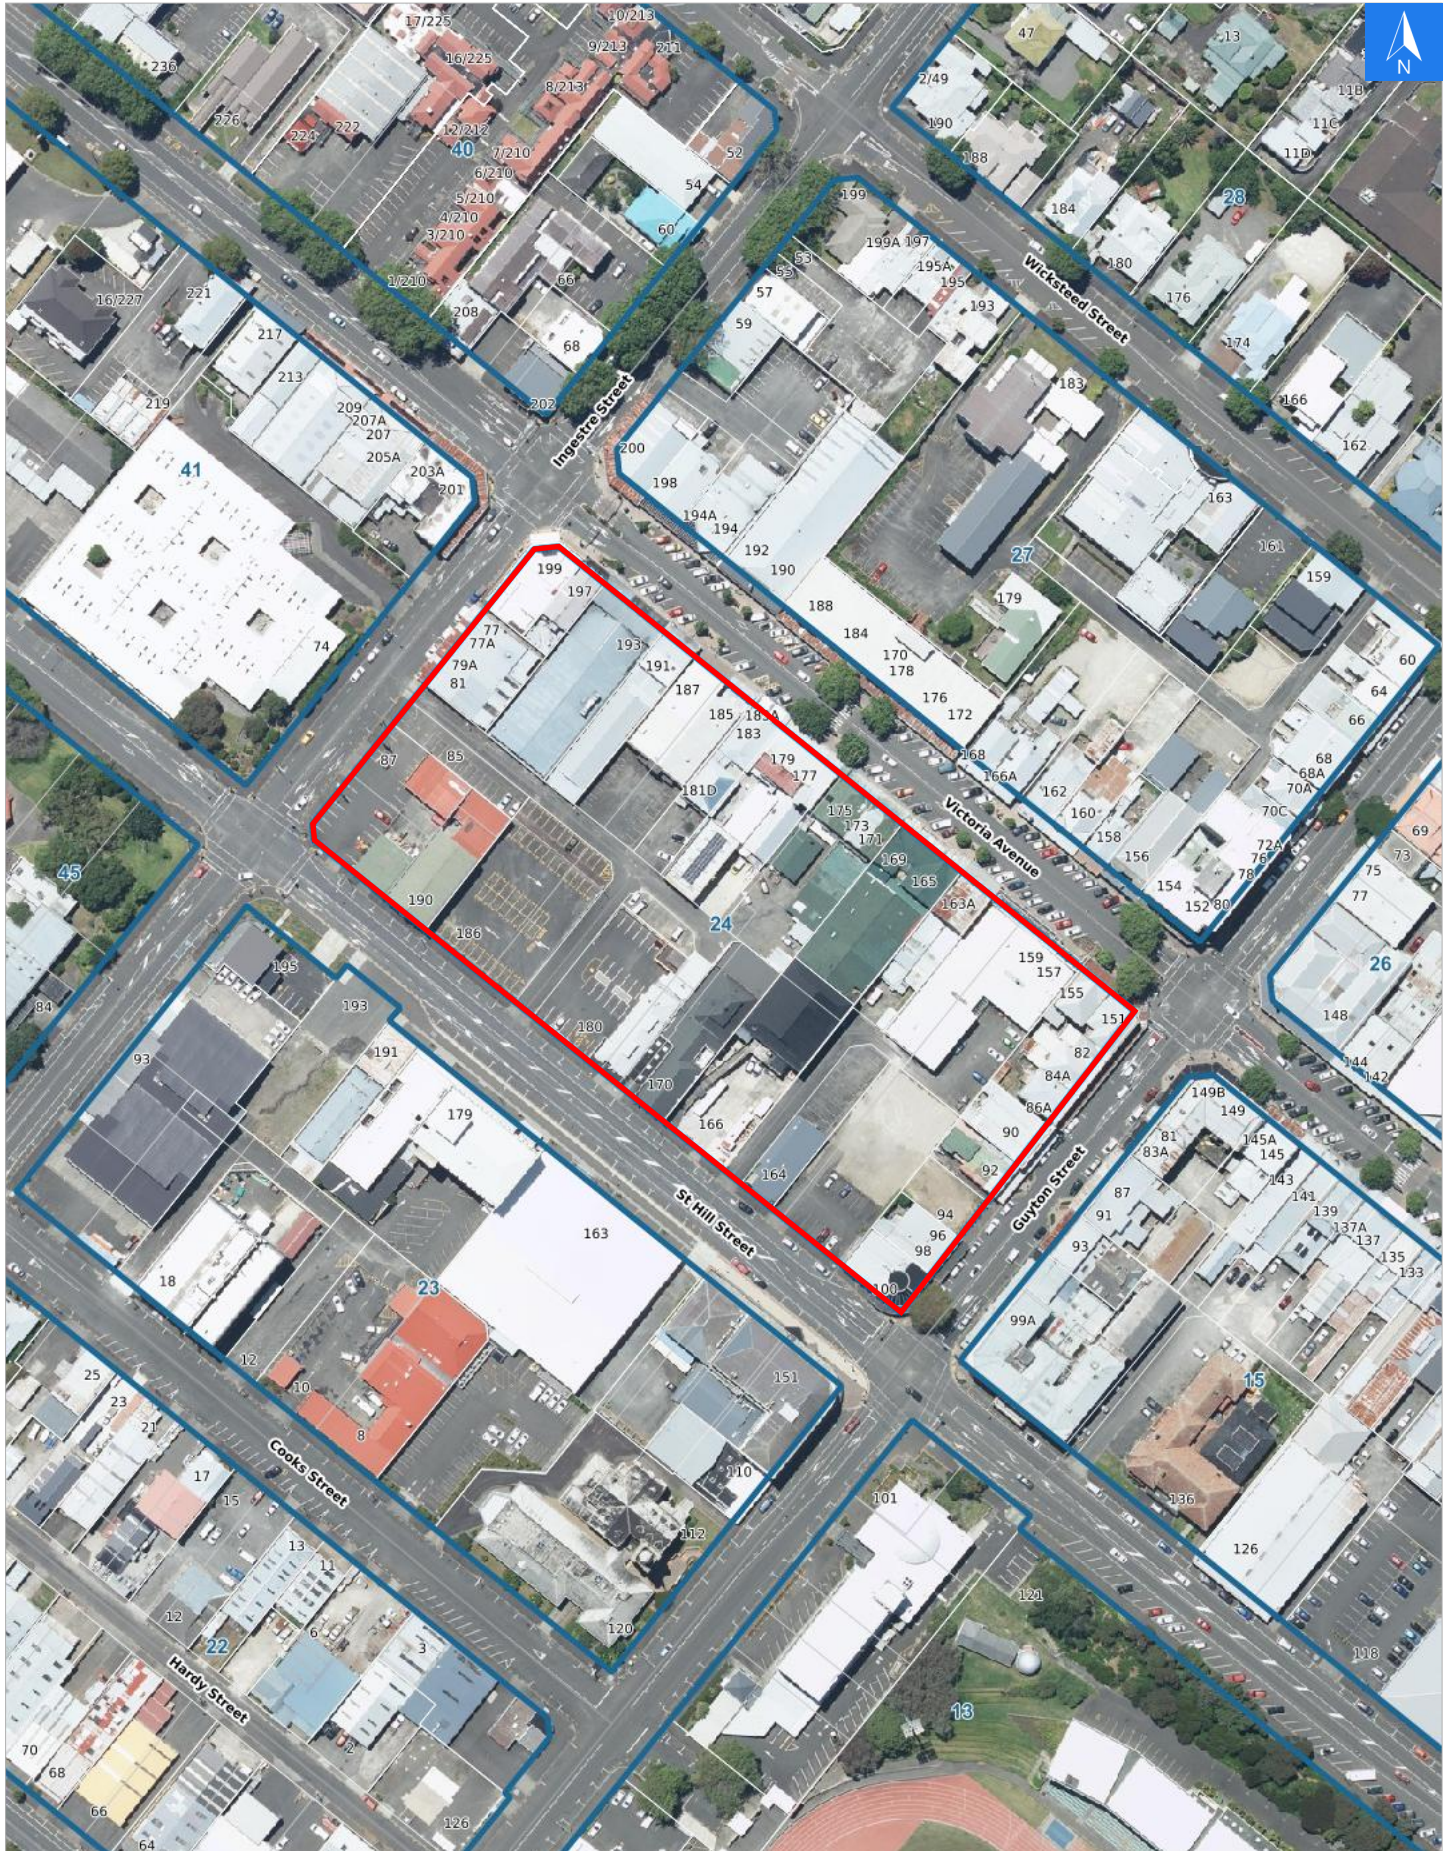

Rapid Building Evacuation Map Key

Disclaimer:

Digital map data sourced from Land Information New Zealand CROWN COPYRIGHT RESERVED.
The information displayed in the GIS has been taken from Whanganui District Council's databases and maps.
It is made available in good faith but its accuracy or completeness is not guaranteed. If the information is relied on in support of a resource consent it should be verified independently.

Scale: 1:19,000

Disclaimer:

Digital map data sourced from Land Information New Zealand CROWN COPYRIGHT RESERVED.
The information displayed in the GIS has been taken from Whanganui District Council's databases and maps.
It is made available in good faith but its accuracy or completeness is not guaranteed. If the information is relied on in support of a resource consent it should be verified independently.

Wednesday, September 25, 2024

Scale 1: 2000

Wednesday, September 25, 2024

Disclaimer:

Digital map data sourced from Land Information New Zealand CROWN COPYRIGHT RESERVED.
The information displayed in the GIS has been taken from Whanganui District Council's databases and maps.
It is made available in good faith but its accuracy or completeness is not guaranteed. If the information is relied on in support of a resource consent it should be verified independently.