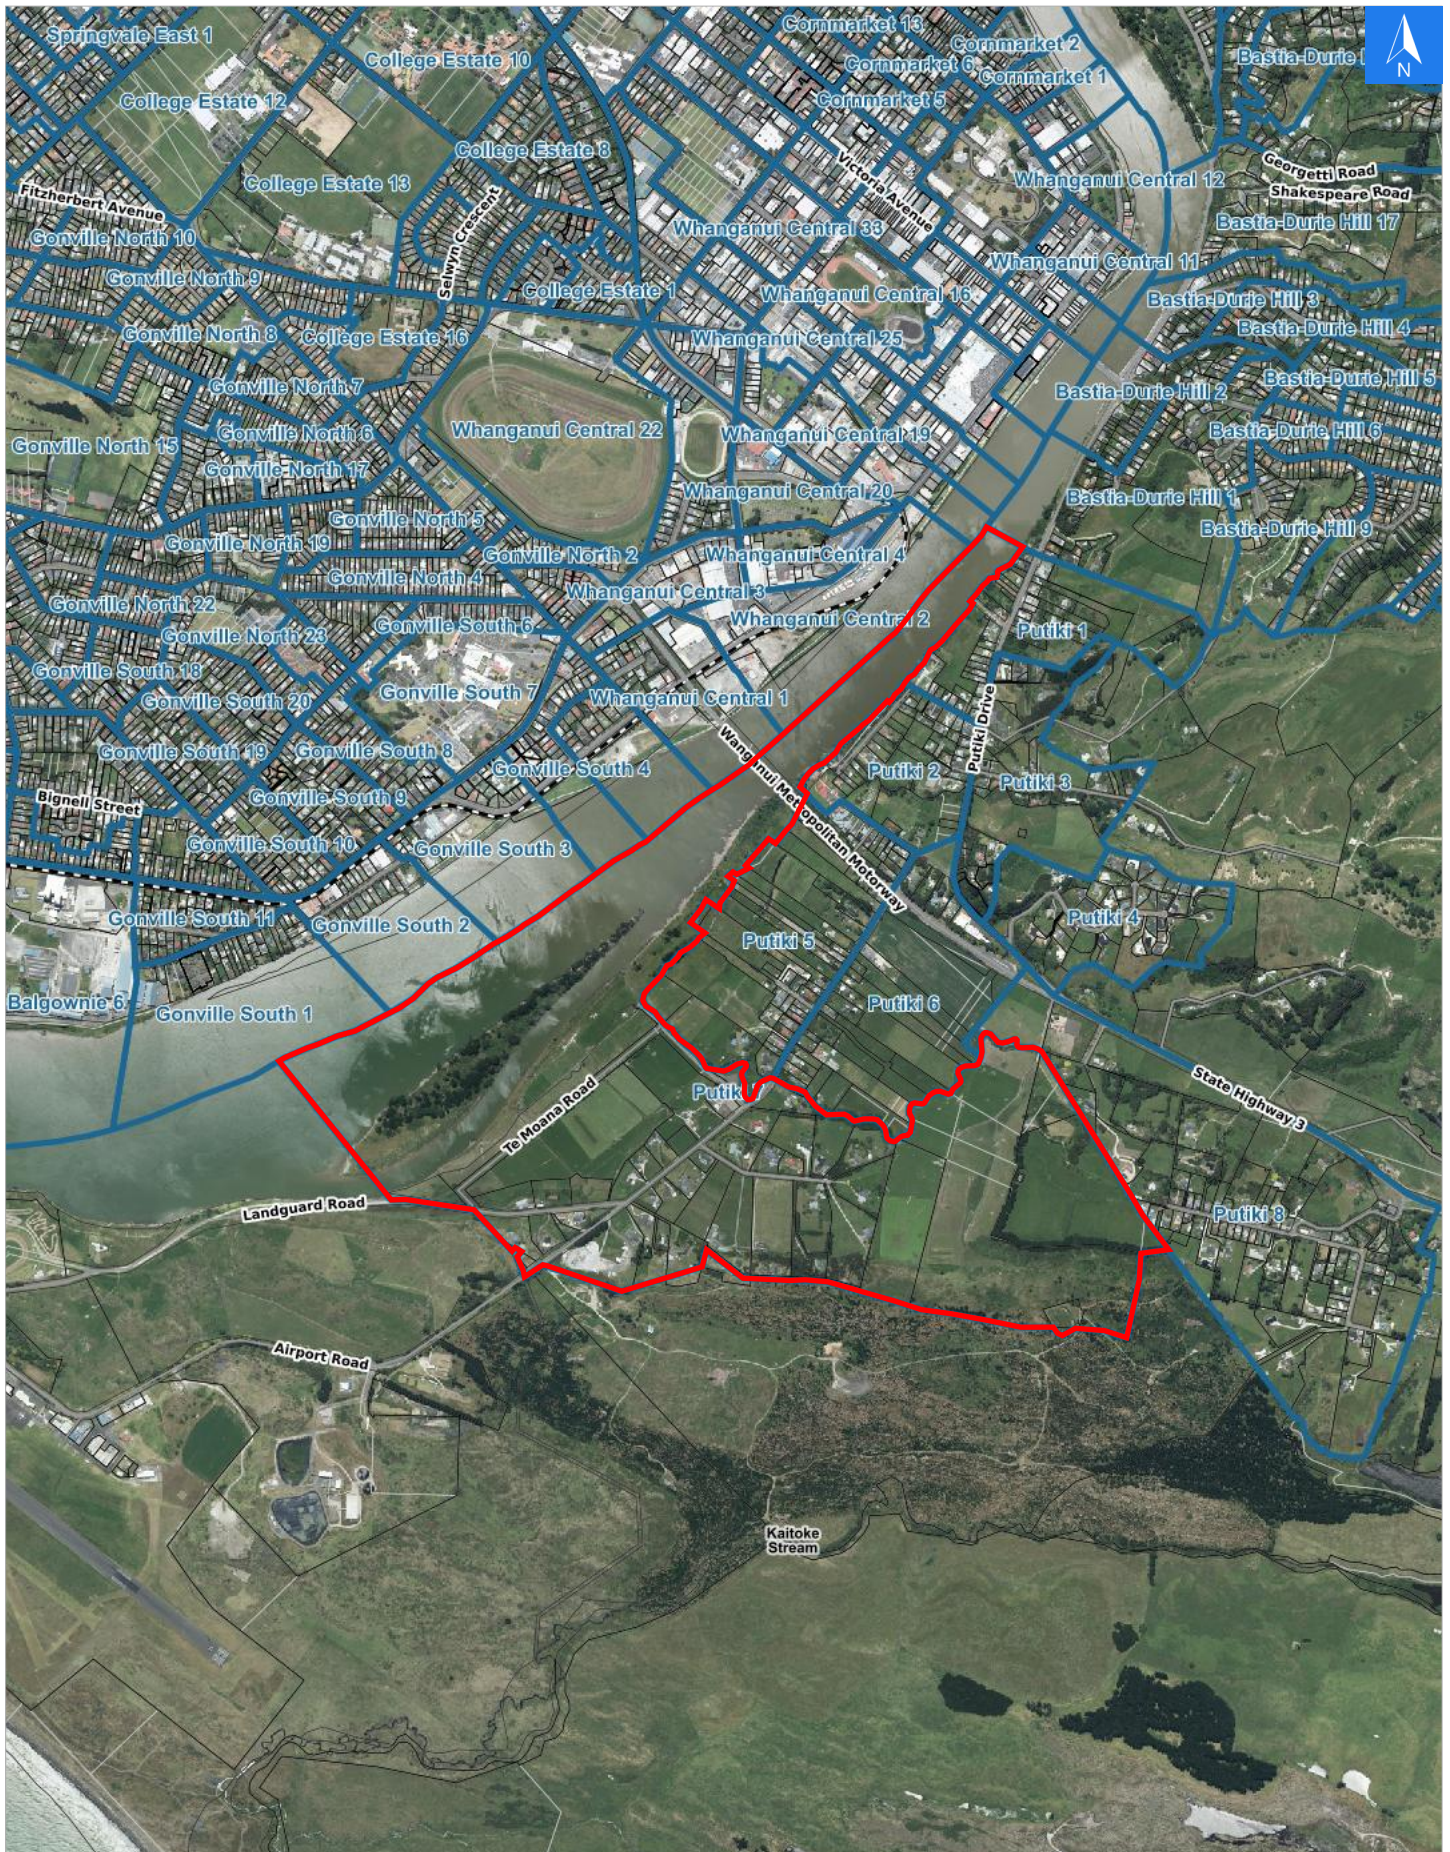

### Disclaimer:

Digital map data sourced from Land Information New Zealand CROWN COPYRIGHT RESERVED. The information displayed in the GIS has been taken from Whanganui District Council's databases and maps. It is made available in good faith but its accuracy or completeness is not guaranteed. If the information is relied on in support of a resource consent it should be verified independently.

**Wednesday, April 15, 2026**

Scale 1: 20000

**Wednesday, April 15, 2026**

**Disclaimer:**

Digital map data sourced from Land Information New Zealand CROWN COPYRIGHT RESERVED.  
The information displayed in the GIS has been taken from Whanganui District Council's databases and maps.  
It is made available in good faith but its accuracy or completeness is not guaranteed. If the information is relied on in support of a resource consent it should be verified independently.