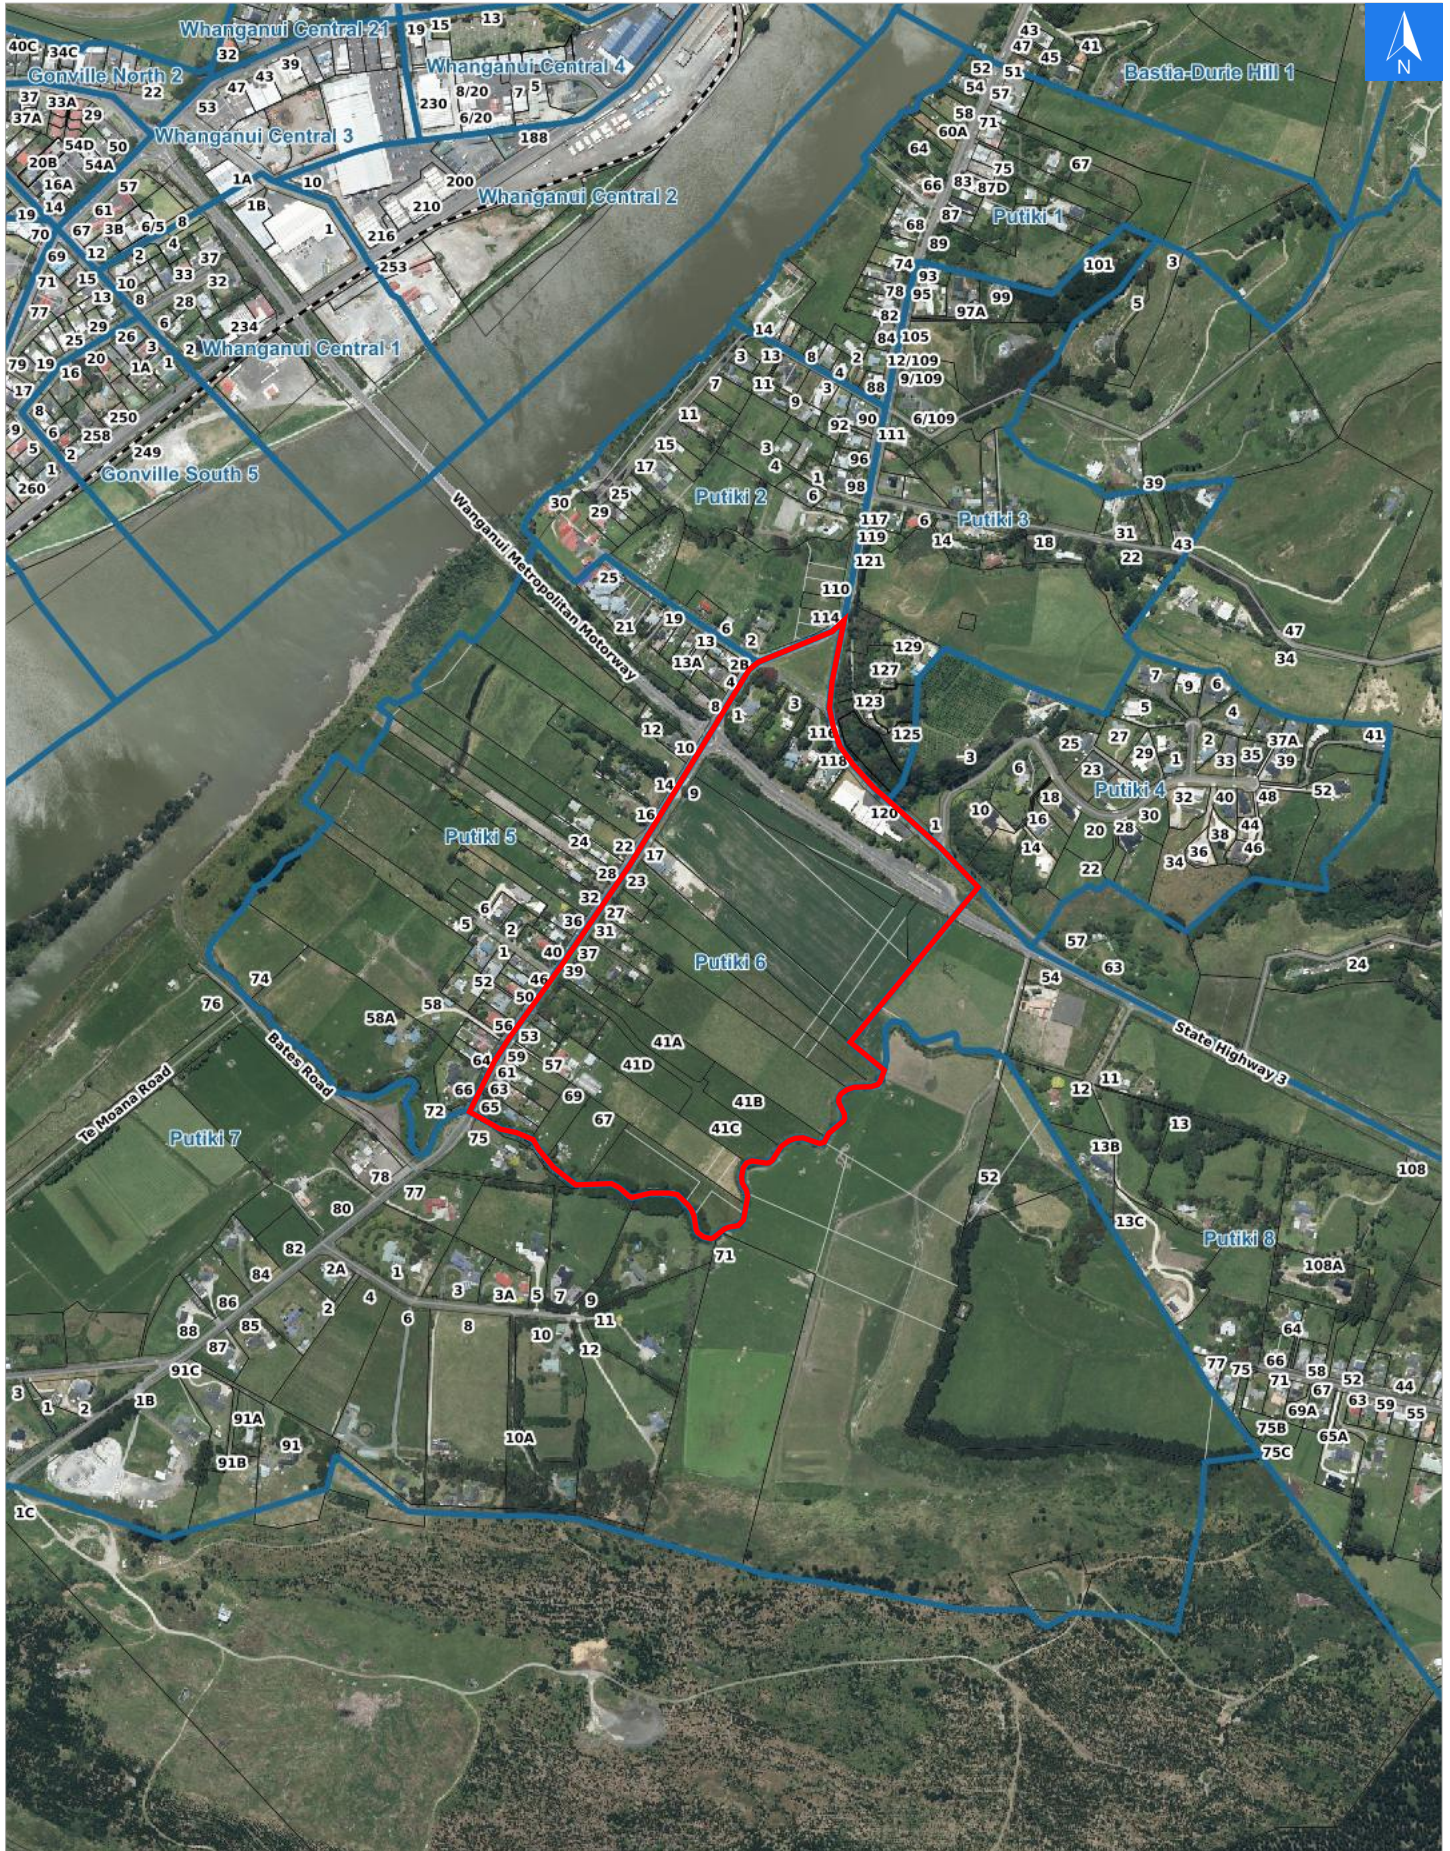

Wednesday, April 22, 2026

Disclaimer:

Digital map data sourced from Land Information New Zealand CROWN COPYRIGHT RESERVED.
The information displayed in the GIS has been taken from Whanganui District Council's databases and maps.
It is made available in good faith but its accuracy or completeness is not guaranteed. If the information is relied on in support of a resource consent it should be verified independently.

Scale 1: 10000

Wednesday, April 22, 2026

Disclaimer:

Digital map data sourced from Land Information New Zealand CROWN COPYRIGHT RESERVED.
The information displayed in the GIS has been taken from Whanganui District Council's databases and maps.
It is made available in good faith but its accuracy or completeness is not guaranteed. If the information is relied on in support of a resource consent it should be verified independently.

Rapid Urban Evacuation Addresses

Data sourced from LINZ

LINZ Address	Notes	Date Time Visited	Placard
116 Putiki Drive, Putiki			W Y1 Y2 R1 R2
118 Putiki Drive, Putiki			W Y1 Y2 R1 R2
120 Putiki Drive, Putiki			W Y1 Y2 R1 R2
3 Te Anaua Street, Putiki			W Y1 Y2 R1 R2
1 Wikitoria Road, Putiki			W Y1 Y2 R1 R2
9 Wikitoria Road, Putiki			W Y1 Y2 R1 R2
17 Wikitoria Road, Putiki			W Y1 Y2 R1 R2
21 Wikitoria Road, Putiki			W Y1 Y2 R1 R2
23 Wikitoria Road, Putiki			W Y1 Y2 R1 R2
25 Wikitoria Road, Putiki			W Y1 Y2 R1 R2
27 Wikitoria Road, Putiki			W Y1 Y2 R1 R2
31 Wikitoria Road, Putiki			W Y1 Y2 R1 R2
37 Wikitoria Road, Putiki			W Y1 Y2 R1 R2
39 Wikitoria Road, Putiki			W Y1 Y2 R1 R2
41 Wikitoria Road, Putiki			W Y1 Y2 R1 R2
51 Wikitoria Road, Putiki			W Y1 Y2 R1 R2
53 Wikitoria Road, Putiki			W Y1 Y2 R1 R2
57 Wikitoria Road, Putiki			W Y1 Y2 R1 R2
59 Wikitoria Road, Putiki			W Y1 Y2 R1 R2
61 Wikitoria Road, Putiki			W Y1 Y2 R1 R2
63 Wikitoria Road, Putiki			W Y1 Y2 R1 R2
65 Wikitoria Road, Putiki			W Y1 Y2 R1 R2
67 Wikitoria Road, Putiki			W Y1 Y2 R1 R2
69 Wikitoria Road, Putiki			W Y1 Y2 R1 R2