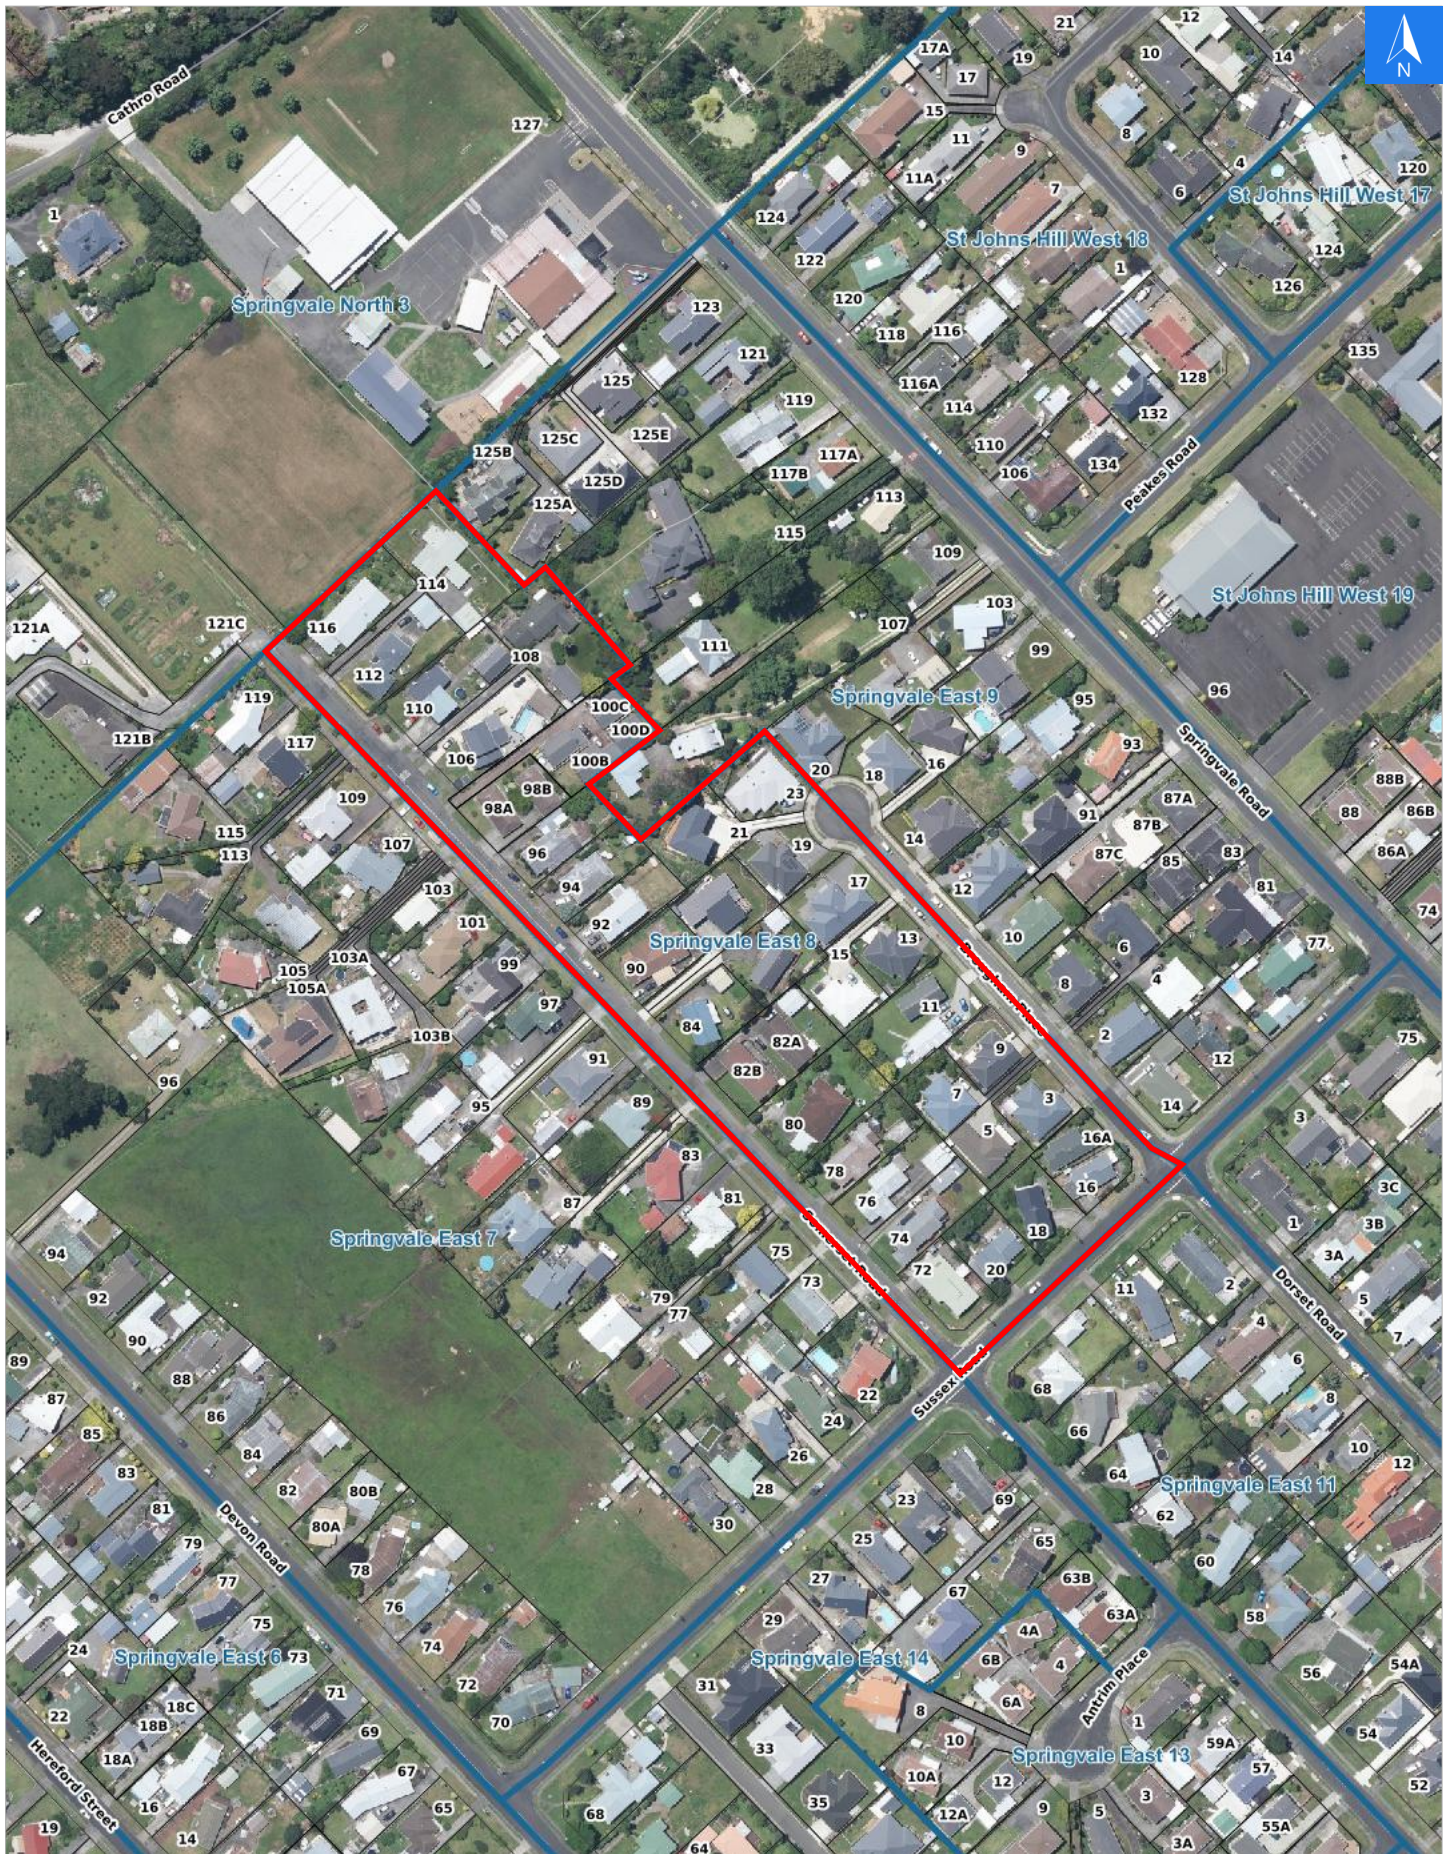

Wednesday, April 22, 2026

Disclaimer:

Digital map data sourced from Land Information New Zealand CROWN COPYRIGHT RESERVED. The information displayed in the GIS has been taken from Whanganui District Council's databases and maps. It is made available in good faith but its accuracy or completeness is not guaranteed. If the information is relied on in support of a resource consent it should be verified independently.

Scale 1: 2500

Wednesday, April 22, 2026

### Disclaimer:

Digital map data sourced from Land Information New Zealand CROWN COPYRIGHT RESERVED.  
The information displayed in the GIS has been taken from Whanganui District Council's databases and maps.  
It is made available in good faith but its accuracy or completeness is not guaranteed. If the information is relied on in support of a resource consent it should be verified independently.