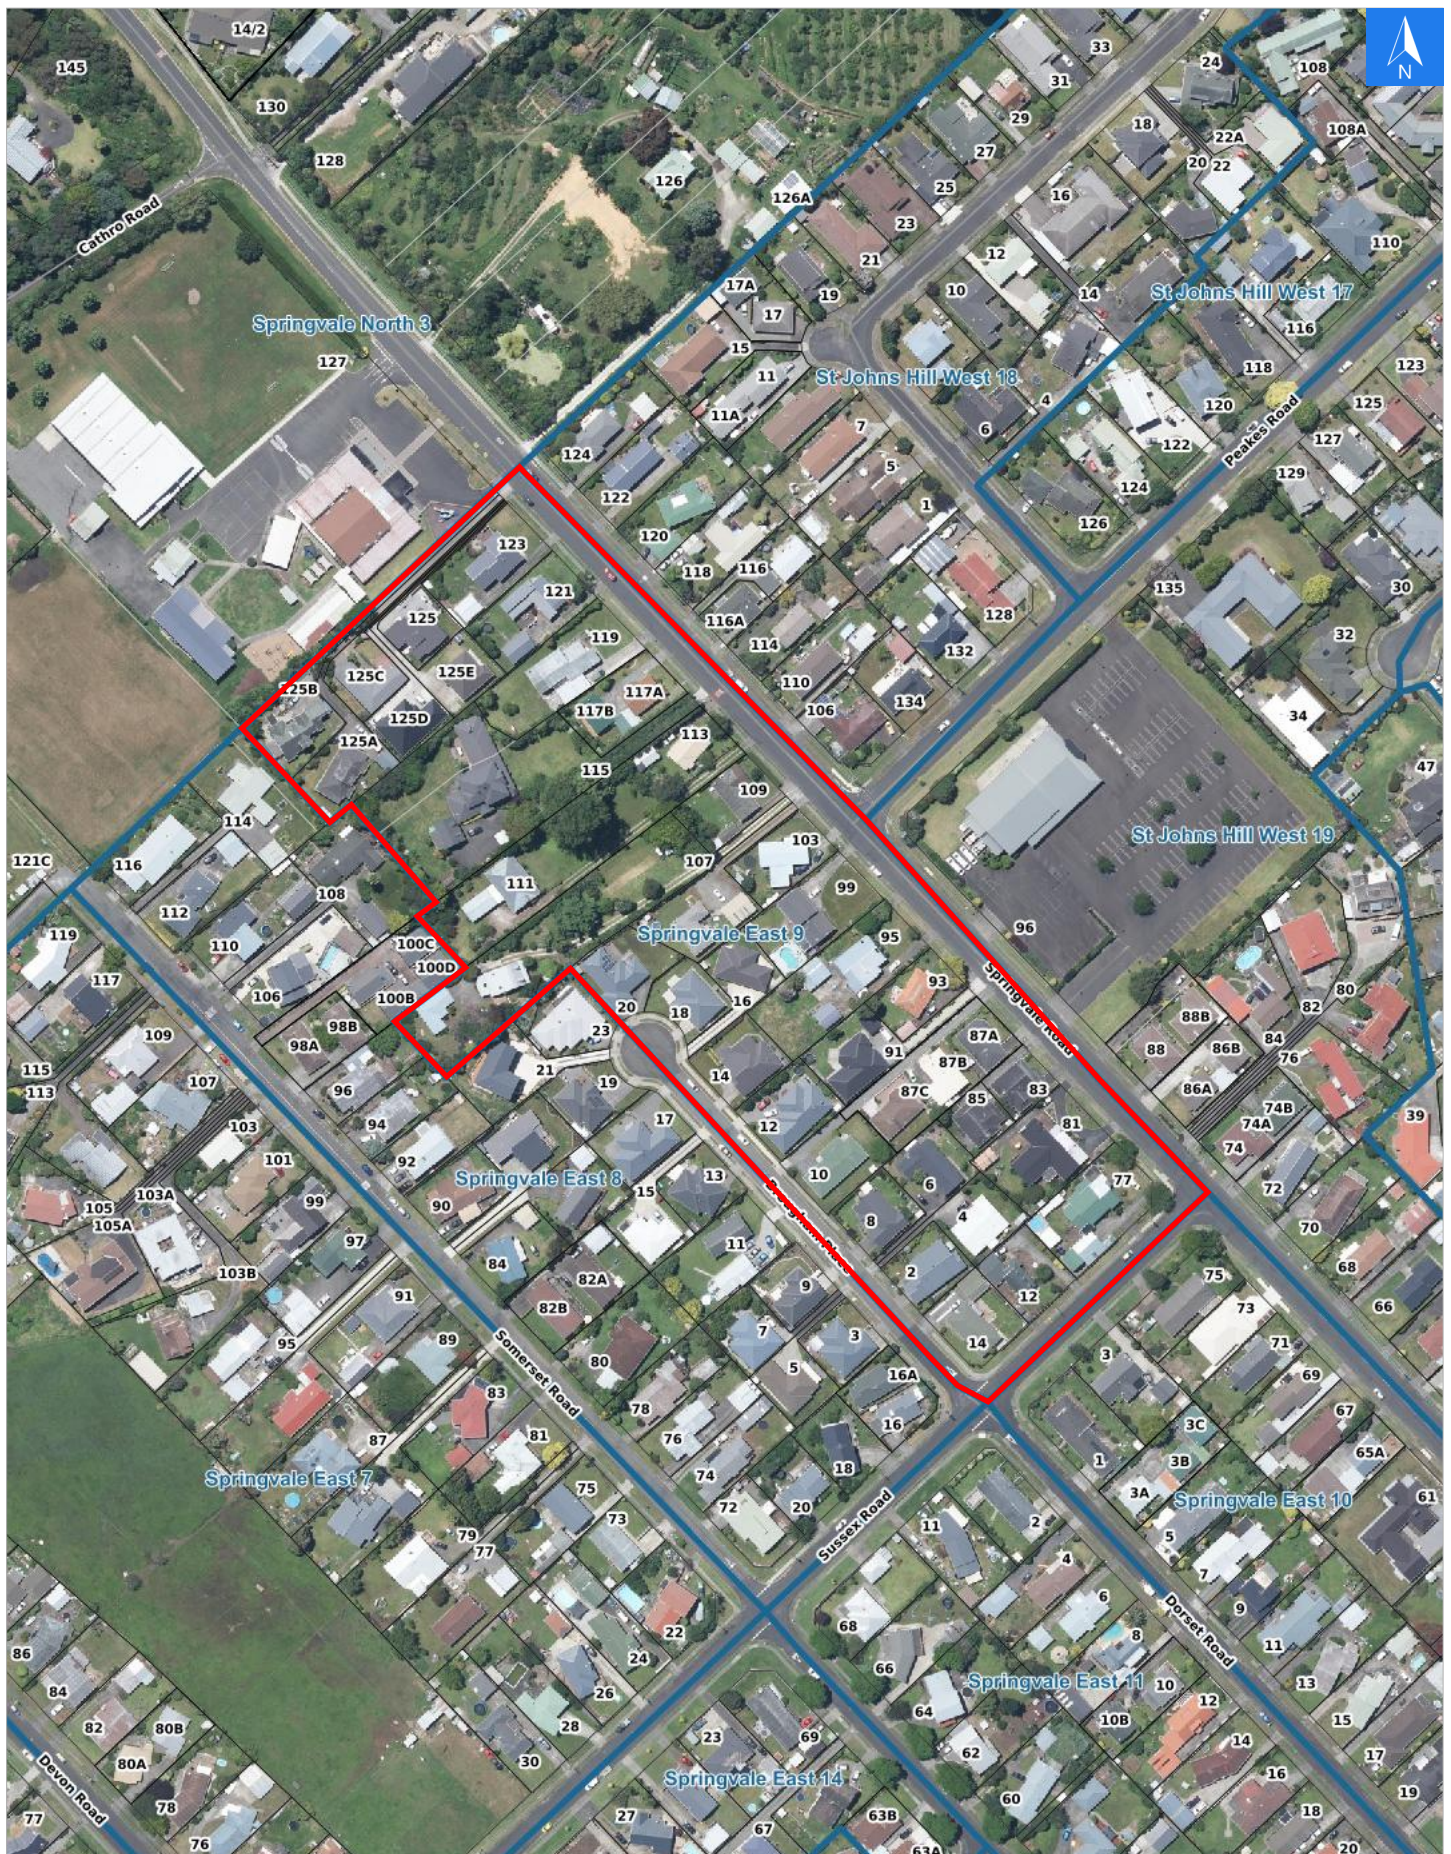

Wednesday, April 22, 2026

Disclaimer:

Digital map data sourced from Land Information New Zealand CROWN COPYRIGHT RESERVED. The information displayed in the GIS has been taken from Whanganui District Council's databases and maps. It is made available in good faith but its accuracy or completeness is not guaranteed. If the information is relied on in support of a resource consent it should be verified independently.

Scale 1: 2500

**Wednesday, April 22, 2026**

**Disclaimer:**

Digital map data sourced from Land Information New Zealand CROWN COPYRIGHT RESERVED.  
The information displayed in the GIS has been taken from Whanganui District Council's databases and maps.  
It is made available in good faith but its accuracy or completeness is not guaranteed. If the information is relied on in support of a resource consent it should be verified independently.