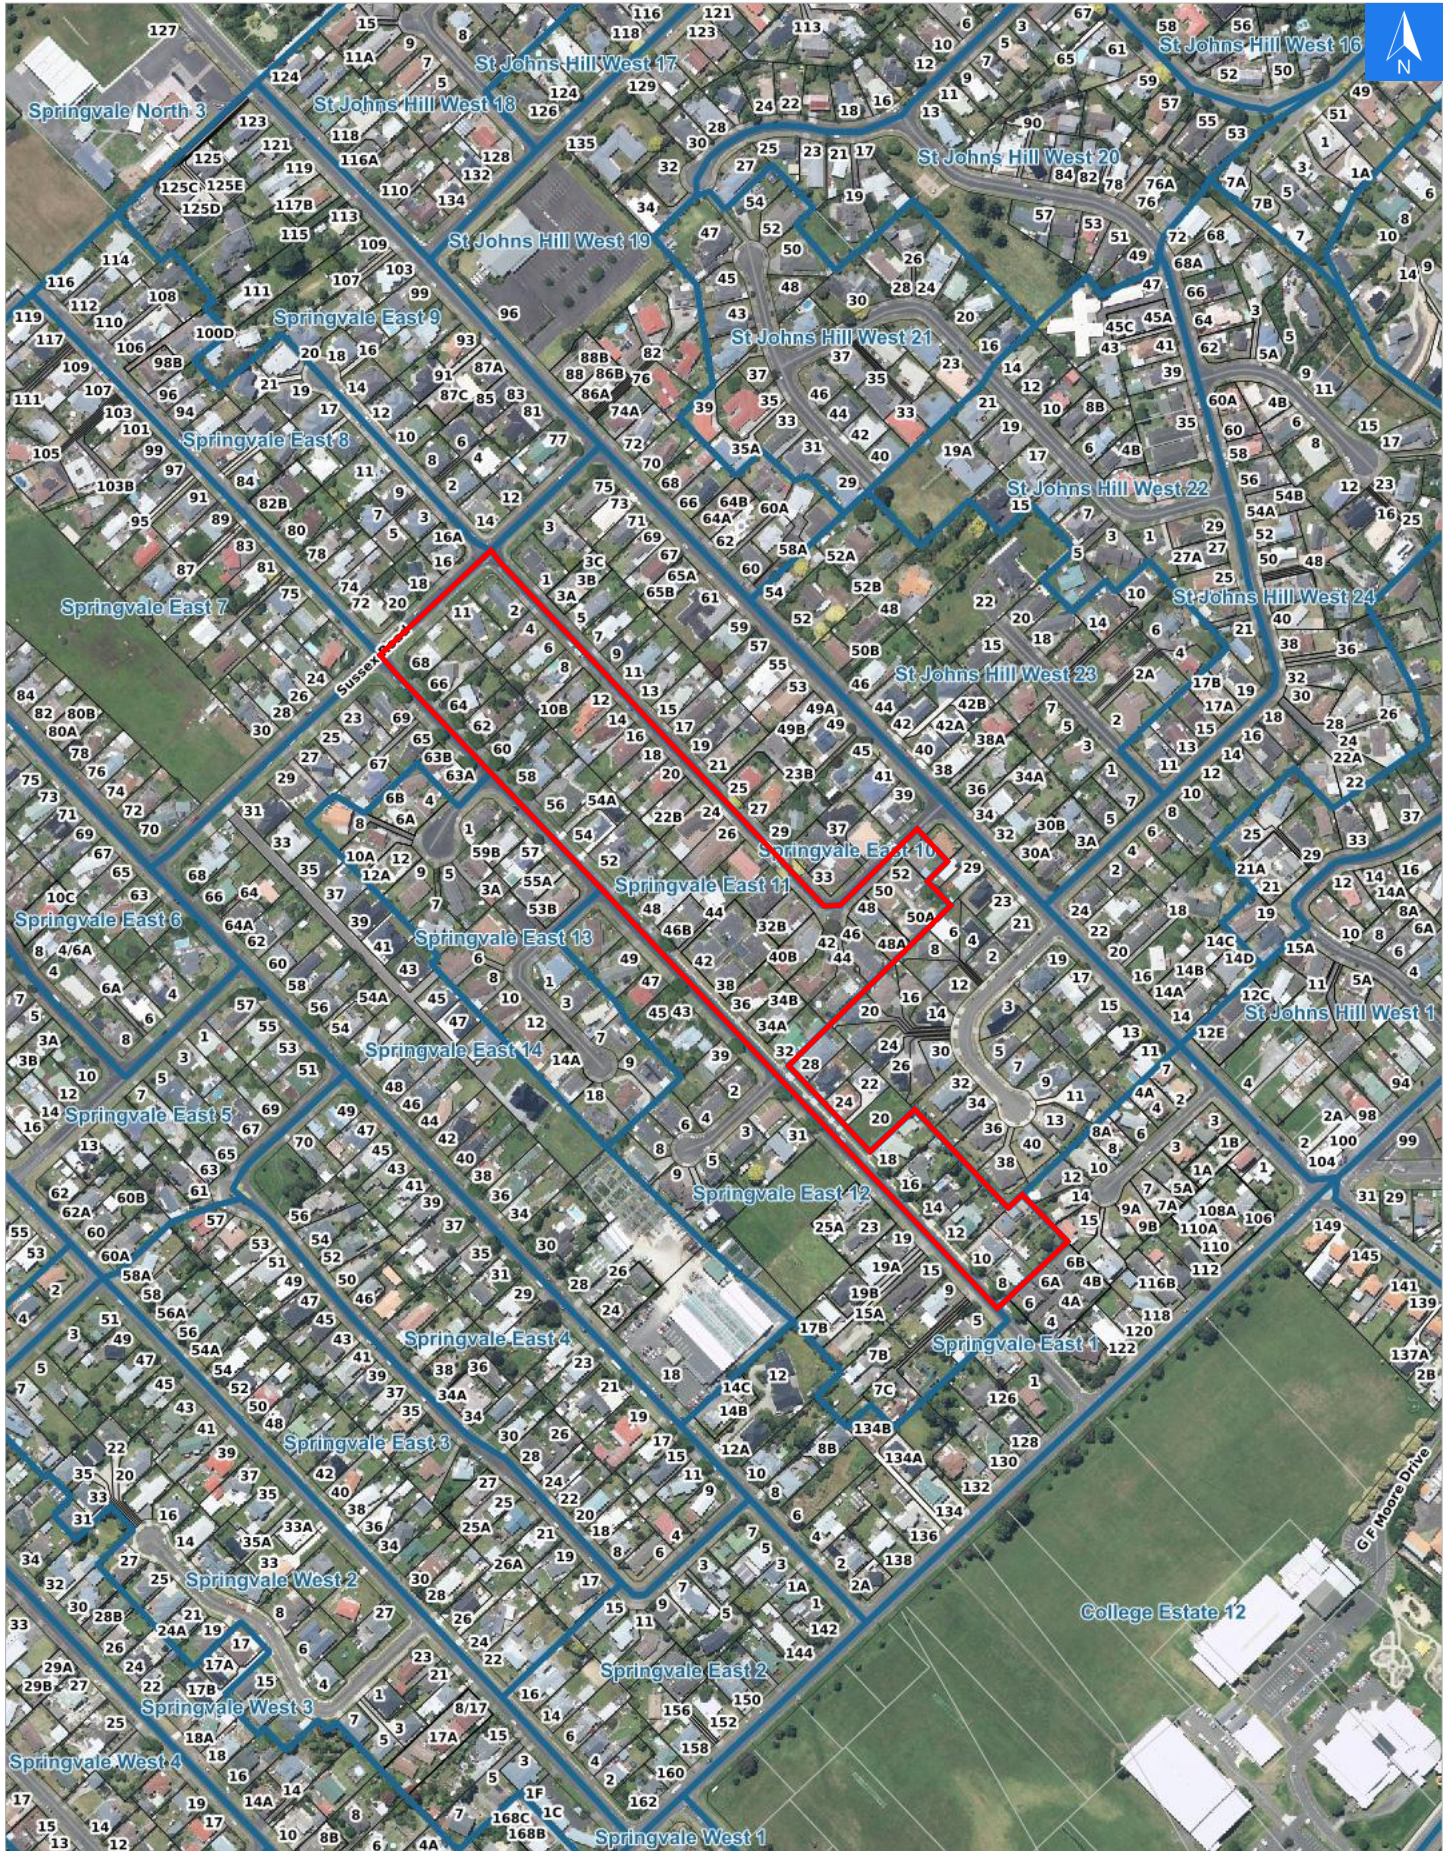

Disclaimer:

Digital map data sourced from Land Information New Zealand CROWN COPYRIGHT RESERVED. The information displayed in the GIS has been taken from Whanganui District Council's databases and maps. It is made available in good faith but its accuracy or completeness is not guaranteed. If the information is relied on in support of a resource consent it should be verified independently.

Wednesday, April 15, 2026

Scale 1: 5000

Wednesday, April 15, 2026

Disclaimer:

Digital map data sourced from Land Information New Zealand CROWN COPYRIGHT RESERVED.
The information displayed in the GIS has been taken from Whanganui District Council's databases and maps.
It is made available in good faith but its accuracy or completeness is not guaranteed. If the information is relied on in support of a resource consent it should be verified independently.

Rapid Urban Evacuation Addresses

Data sourced from LINZ

LINZ Address	Notes	Date Time Visited	Placard
2 Dorset Road, Springvale			W Y1 Y2 R1 R2
4 Dorset Road, Springvale			W Y1 Y2 R1 R2
6 Dorset Road, Springvale			W Y1 Y2 R1 R2
8 Dorset Road, Springvale			W Y1 Y2 R1 R2
10 Dorset Road, Springvale			W Y1 Y2 R1 R2
10B Dorset Road, Springvale			W Y1 Y2 R1 R2
12 Dorset Road, Springvale			W Y1 Y2 R1 R2
14 Dorset Road, Springvale			W Y1 Y2 R1 R2
16 Dorset Road, Springvale			W Y1 Y2 R1 R2
18 Dorset Road, Springvale			W Y1 Y2 R1 R2
20 Dorset Road, Springvale			W Y1 Y2 R1 R2
22A Dorset Road, Springvale			W Y1 Y2 R1 R2
22B Dorset Road, Springvale			W Y1 Y2 R1 R2
24 Dorset Road, Springvale			W Y1 Y2 R1 R2
26 Dorset Road, Springvale			W Y1 Y2 R1 R2
28 Dorset Road, Springvale			W Y1 Y2 R1 R2
30 Dorset Road, Springvale			W Y1 Y2 R1 R2
32A Dorset Road, Springvale			W Y1 Y2 R1 R2
32B Dorset Road, Springvale			W Y1 Y2 R1 R2
40 Dorset Road, Springvale			W Y1 Y2 R1 R2
40B Dorset Road, Springvale			W Y1 Y2 R1 R2
42 Dorset Road, Springvale			W Y1 Y2 R1 R2
44 Dorset Road, Springvale			W Y1 Y2 R1 R2
46 Dorset Road, Springvale			W Y1 Y2 R1 R2