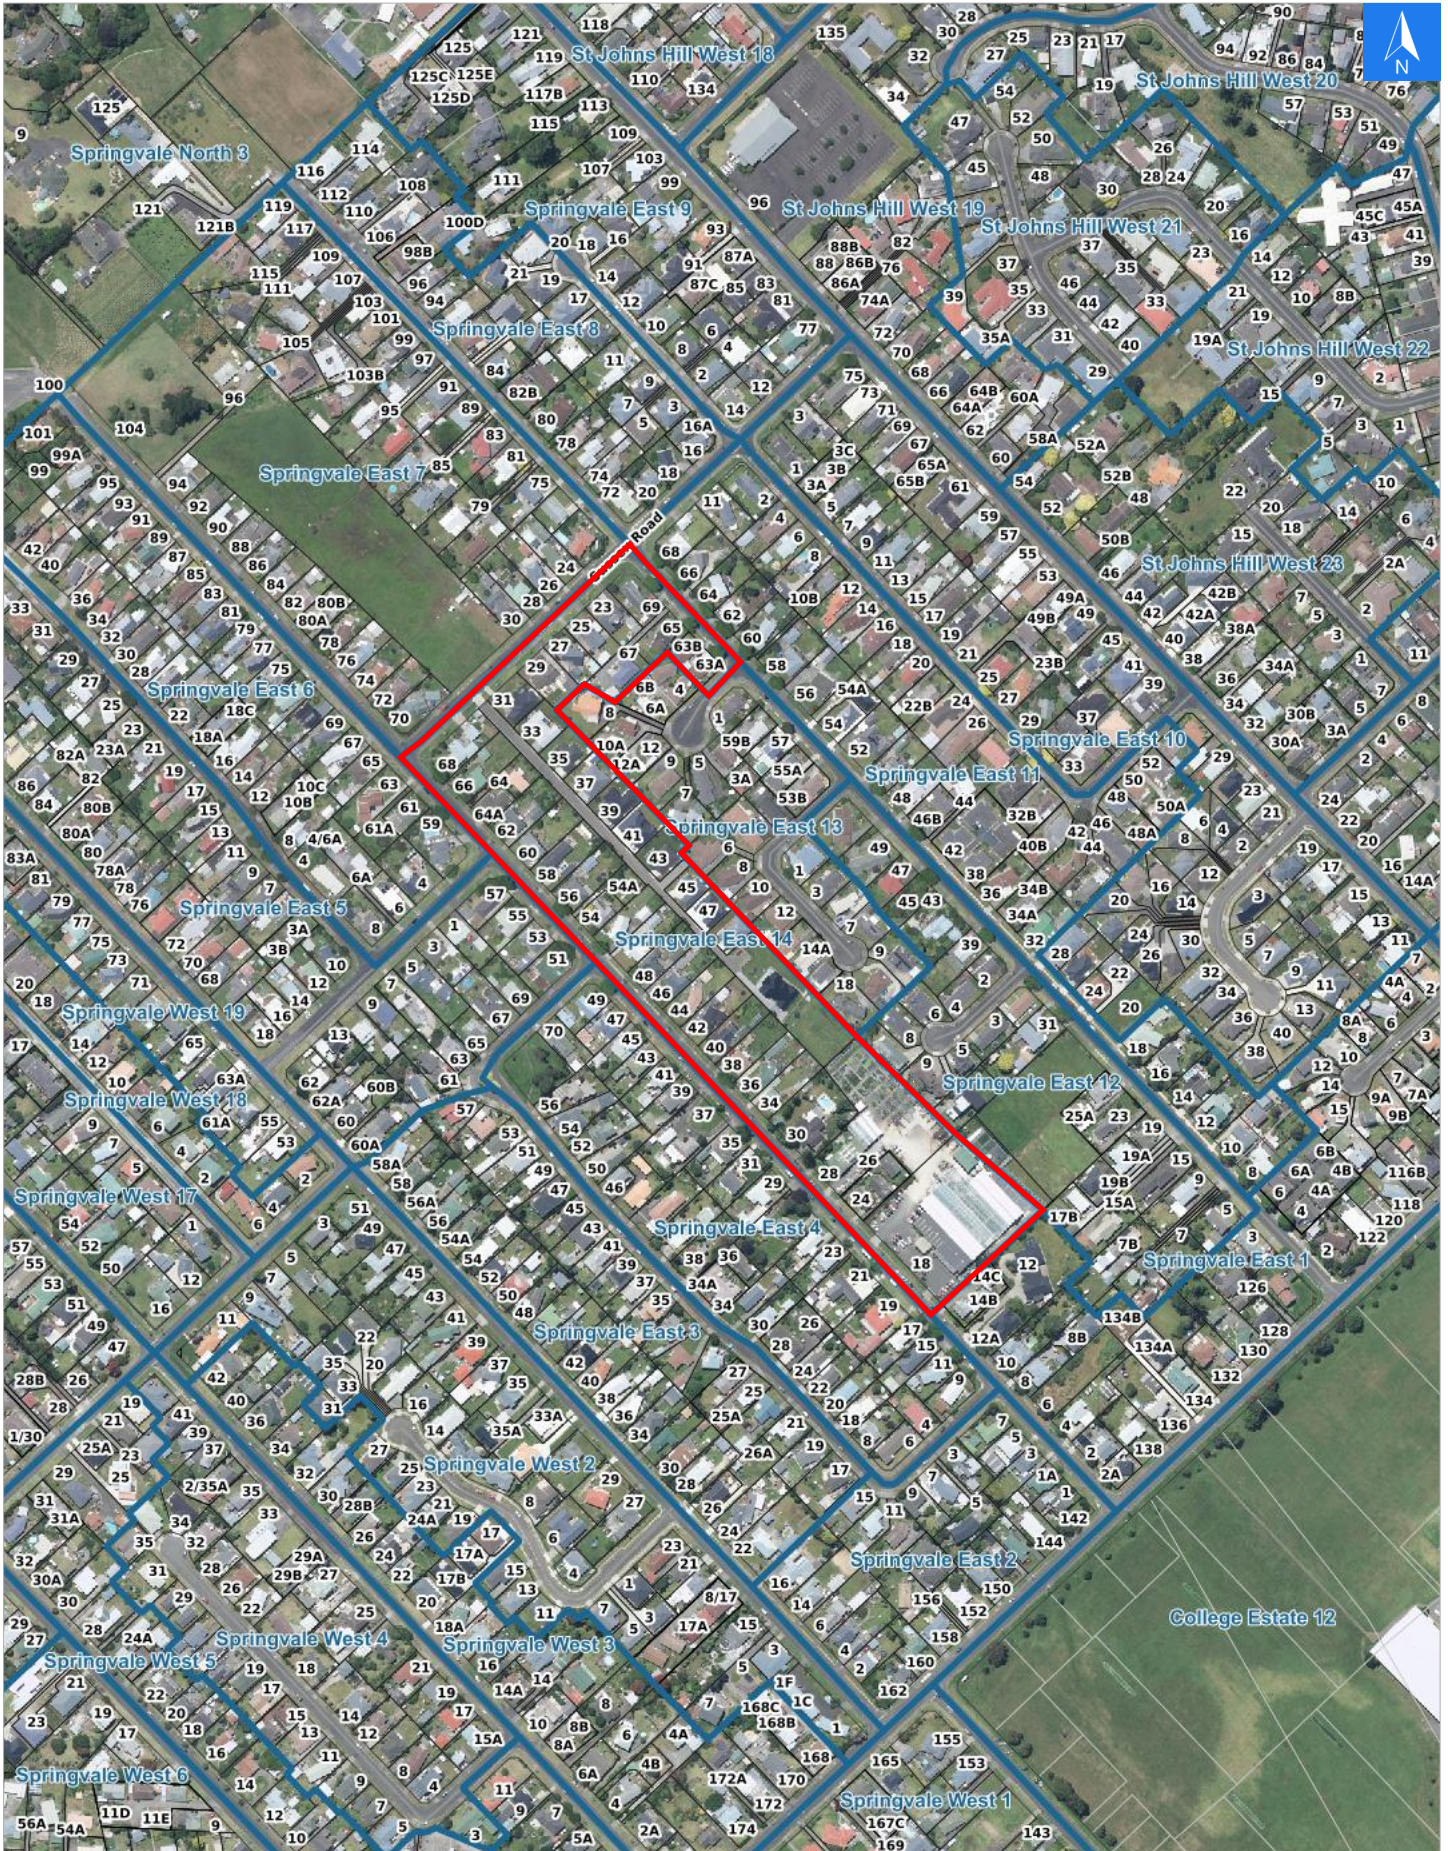

Disclaimer:

Digital map data sourced from Land Information New Zealand CROWN COPYRIGHT RESERVED.  
The information displayed in the GIS has been taken from Whanganui District Council's databases and maps.  
It is made available in good faith but its accuracy or completeness is not guaranteed. If the information is relied on in support of a resource consent it should be verified independently.

Wednesday, April 22, 2026

Scale 1: 5000

Wednesday, April 22, 2026

Disclaimer:

Digital map data sourced from Land Information New Zealand CROWN COPYRIGHT RESERVED.  
The information displayed in the GIS has been taken from Whanganui District Council's databases and maps.  
It is made available in good faith but its accuracy or completeness is not guaranteed. If the information is relied on in support of a resource consent it should be verified independently.

## Rapid Urban Evacuation Addresses

Data sourced from LINZ

LINZ Address	Notes	Date Time Visited	Placard
18 Devon Road, Springvale			W Y1 Y2 R1 R2
24 Devon Road, Springvale			W Y1 Y2 R1 R2
24A Devon Road, Springvale			W Y1 Y2 R1 R2
24B Devon Road, Springvale			W Y1 Y2 R1 R2
26 Devon Road, Springvale			W Y1 Y2 R1 R2
28 Devon Road, Springvale			W Y1 Y2 R1 R2
30 Devon Road, Springvale			W Y1 Y2 R1 R2
34 Devon Road, Springvale			W Y1 Y2 R1 R2
36 Devon Road, Springvale			W Y1 Y2 R1 R2
38 Devon Road, Springvale			W Y1 Y2 R1 R2
40 Devon Road, Springvale			W Y1 Y2 R1 R2
42 Devon Road, Springvale			W Y1 Y2 R1 R2
44 Devon Road, Springvale			W Y1 Y2 R1 R2
46 Devon Road, Springvale			W Y1 Y2 R1 R2
48 Devon Road, Springvale			W Y1 Y2 R1 R2
50 Devon Road, Springvale			W Y1 Y2 R1 R2
52 Devon Road, Springvale			W Y1 Y2 R1 R2
54 Devon Road, Springvale			W Y1 Y2 R1 R2
56 Devon Road, Springvale			W Y1 Y2 R1 R2
58 Devon Road, Springvale			W Y1 Y2 R1 R2
60 Devon Road, Springvale			W Y1 Y2 R1 R2
62 Devon Road, Springvale			W Y1 Y2 R1 R2
64 Devon Road, Springvale			W Y1 Y2 R1 R2
64A Devon Road, Springvale			W Y1 Y2 R1 R2