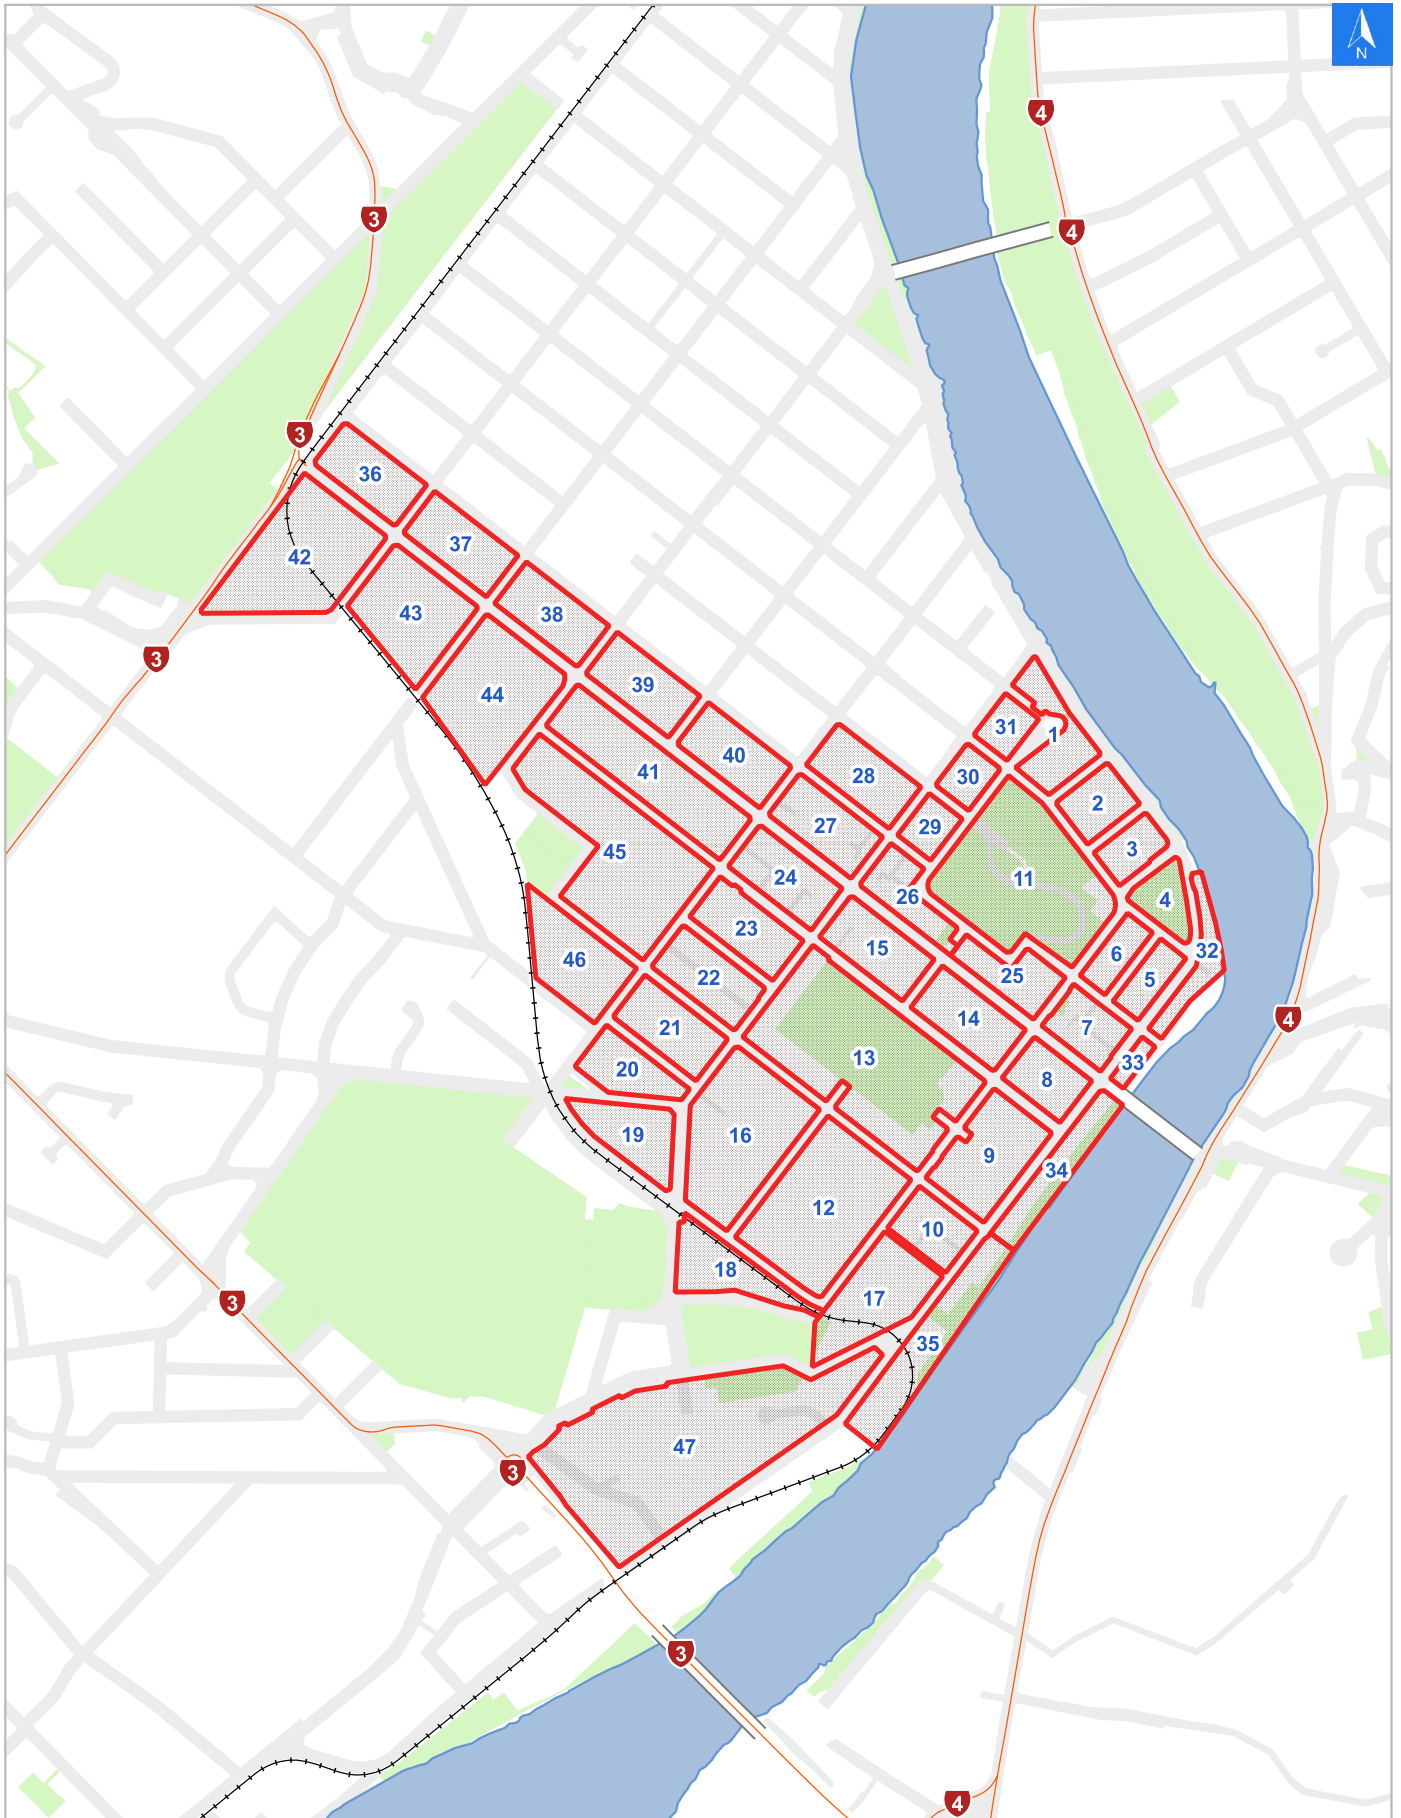

## Rapid Building Evacuation Map Key

**Disclaimer:**

Digital map data sourced from Land Information New Zealand CROWN COPYRIGHT RESERVED.  
The information displayed in the GIS has been taken from Whanganui District Council's databases and maps.  
It is made available in good faith but its accuracy or completeness is not guaranteed. If the information is relied on in support of a resource consent it should be verified independently.

Scale: 1:19,000

Disclaimer:

Digital map data sourced from Land Information New Zealand CROWN COPYRIGHT RESERVED.  
The information displayed in the GIS has been taken from Whanganui District Council's databases and maps.  
It is made available in good faith but its accuracy or completeness is not guaranteed. If the information is relied on in support of a resource consent it should be verified independently.

<b>LINZ Address</b>	<b>Name</b>	<b>Time Advised</b>	<b>Notes</b>
188 Victoria Avenue			
190 Victoria Avenue			
192 Victoria Avenue			
194 Victoria Avenue			
194A Victoria Avenue			
196 Victoria Avenue			
198 Victoria Avenue			
200 Victoria Avenue			
200A Victoria Avenue			
200B Victoria Avenue			
159 Wicksteed Street			
161 Wicksteed Street			
163 Wicksteed Street			
179 Wicksteed Street			
183 Wicksteed Street			
193 Wicksteed Street			
195 Wicksteed Street			
195A Wicksteed Street			
197 Wicksteed Street			
199 Wicksteed Street			
199A Wicksteed Street			