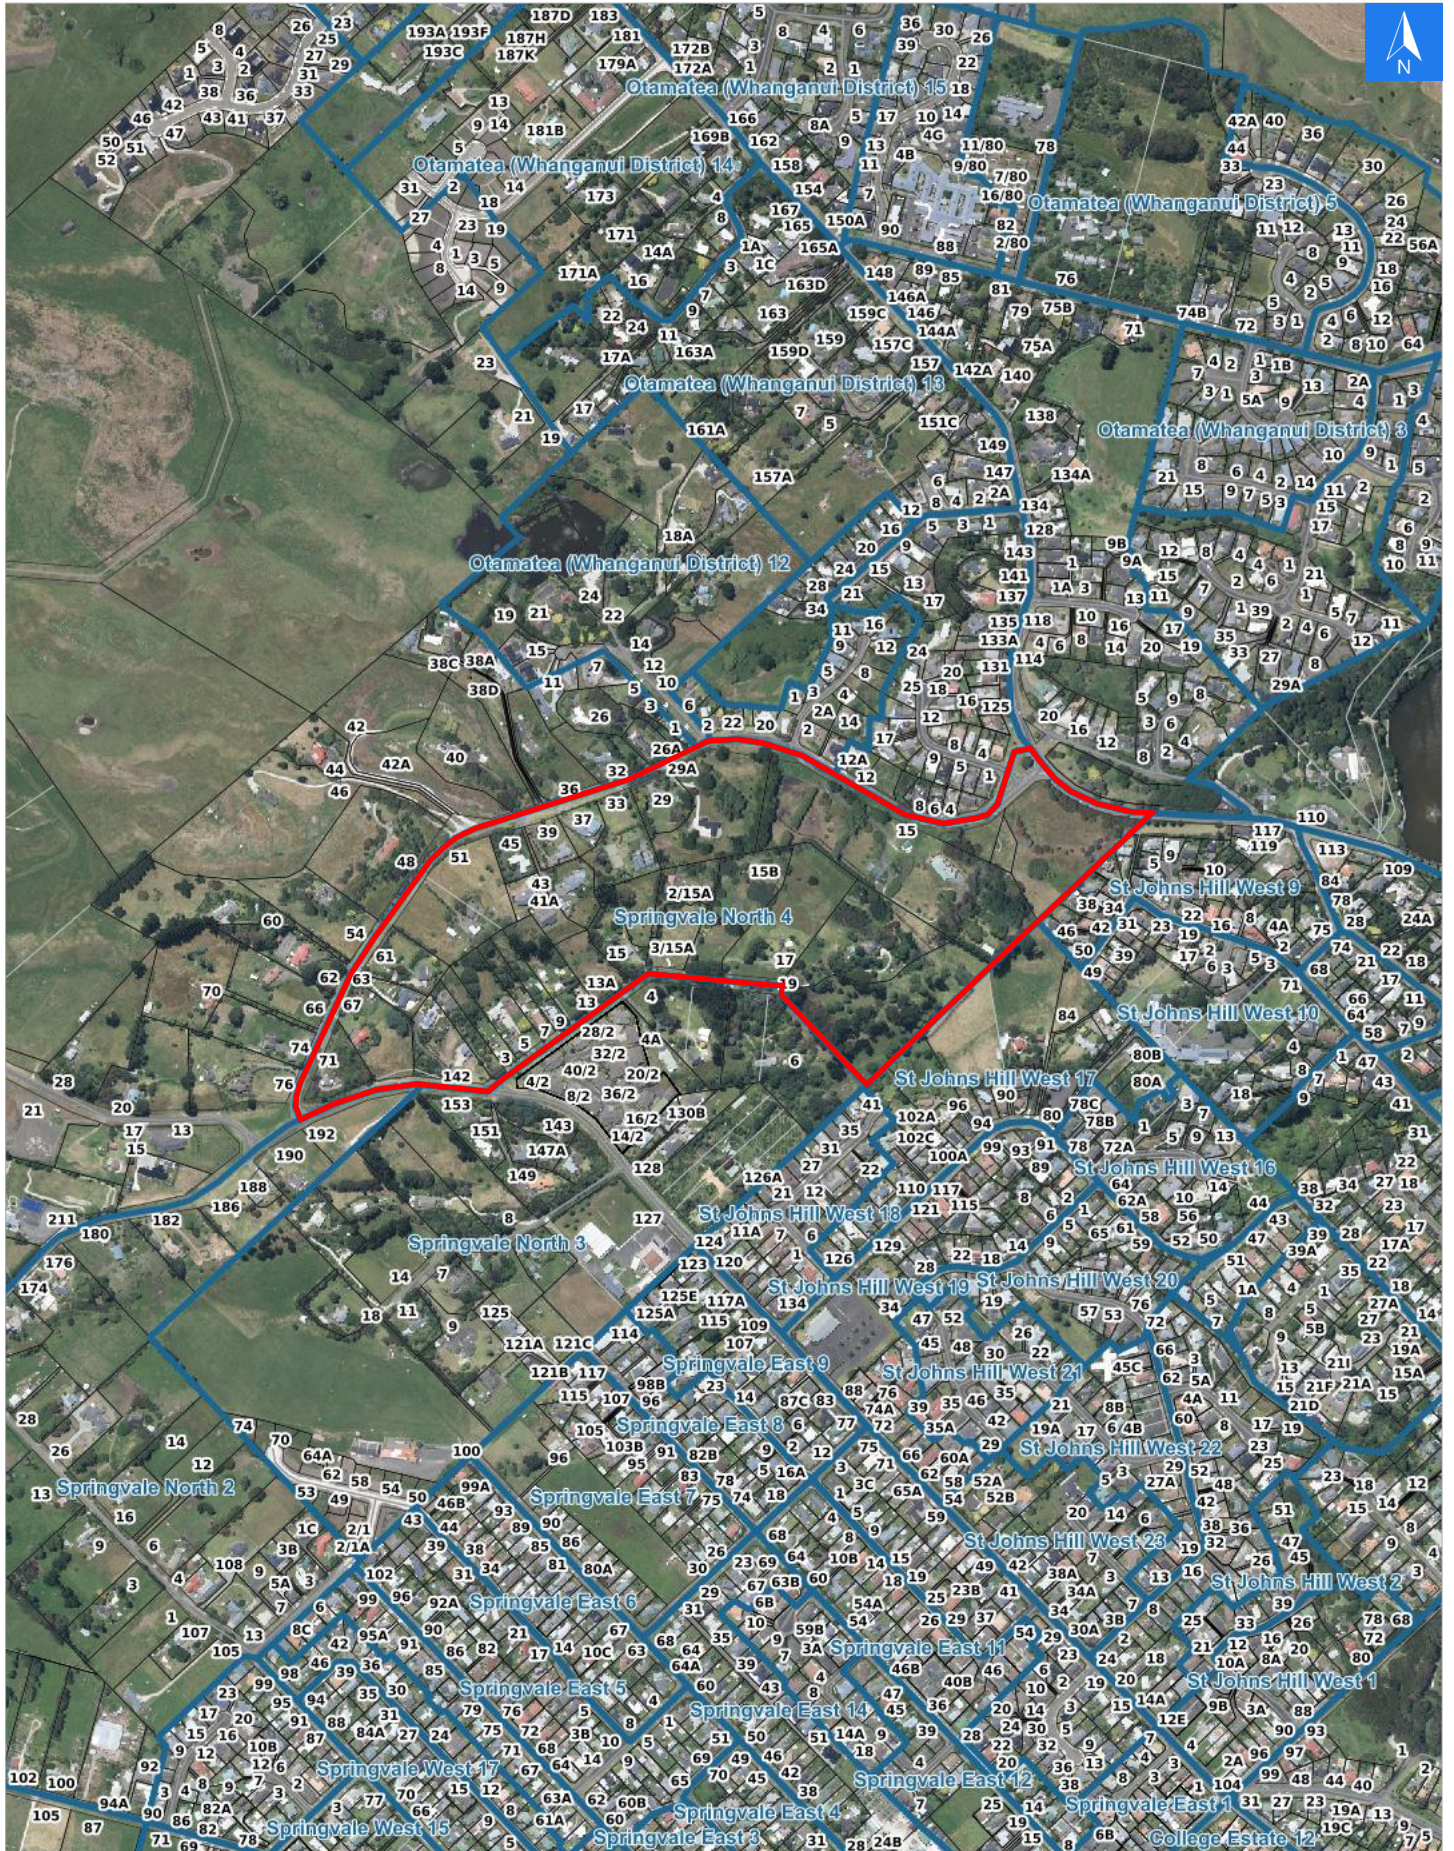

Disclaimer:

Digital map data sourced from Land Information New Zealand CROWN COPYRIGHT RESERVED.  
The information displayed in the GIS has been taken from Whanganui District Council's databases and maps.  
It is made available in good faith but its accuracy or completeness is not guaranteed. If the information is relied on in support of a resource consent it should be verified independently.

Wednesday, April 22, 2026

Scale 1: 10000

Wednesday, April 22, 2026

Disclaimer:

Digital map data sourced from Land Information New Zealand CROWN COPYRIGHT RESERVED.  
The information displayed in the GIS has been taken from Whanganui District Council's databases and maps.  
It is made available in good faith but its accuracy or completeness is not guaranteed. If the information is relied on in support of a resource consent it should be verified independently.