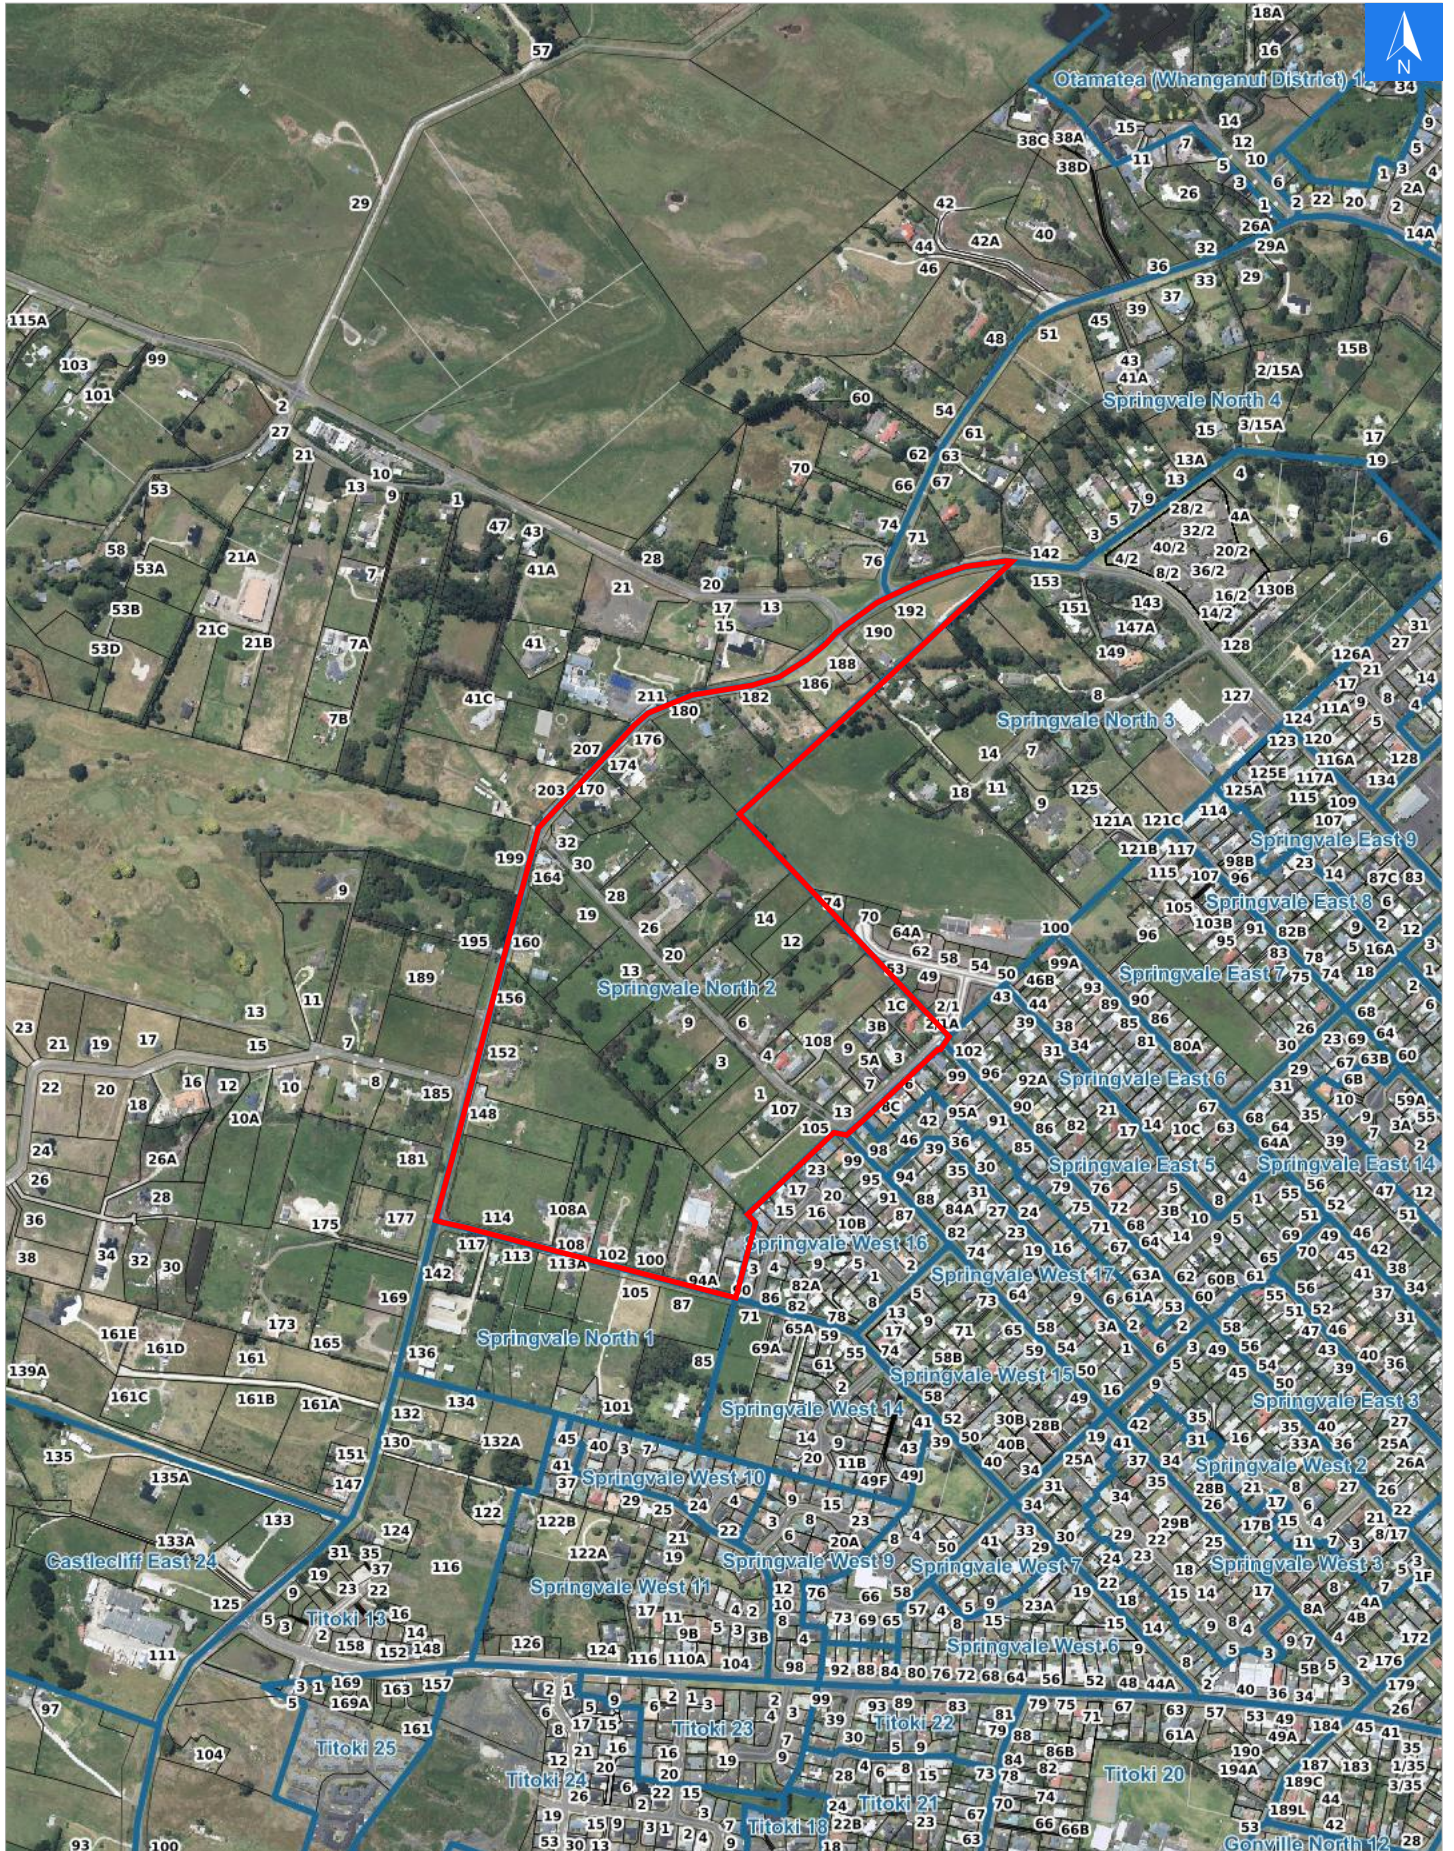

Disclaimer:

Digital map data sourced from Land Information New Zealand CROWN COPYRIGHT RESERVED.
The information displayed in the GIS has been taken from Whanganui District Council's databases and maps.
It is made available in good faith but its accuracy or completeness is not guaranteed. If the information is relied on in support of a resource consent it should be verified independently.

Wednesday, April 15, 2026

Scale 1: 10000

Wednesday, April 15, 2026

Disclaimer:

Digital map data sourced from Land Information New Zealand CROWN COPYRIGHT RESERVED.
The information displayed in the GIS has been taken from Whanganui District Council's databases and maps.
It is made available in good faith but its accuracy or completeness is not guaranteed. If the information is relied on in support of a resource consent it should be verified independently.

Rapid Urban Evacuation Addresses

Data sourced from LINZ

LINZ Address	Notes	Date Time Visited	Placard
1 Buxton Road, Westmere			W Y1 Y2 R1 R2
2 Buxton Road, Westmere			W Y1 Y2 R1 R2
3 Buxton Road, Westmere			W Y1 Y2 R1 R2
4 Buxton Road, Westmere			W Y1 Y2 R1 R2
6 Buxton Road, Westmere			W Y1 Y2 R1 R2
9 Buxton Road, Westmere			W Y1 Y2 R1 R2
12 Buxton Road, Westmere			W Y1 Y2 R1 R2
13 Buxton Road, Westmere			W Y1 Y2 R1 R2
14 Buxton Road, Westmere			W Y1 Y2 R1 R2
16 Buxton Road, Westmere			W Y1 Y2 R1 R2
19 Buxton Road, Westmere			W Y1 Y2 R1 R2
20 Buxton Road, Westmere			W Y1 Y2 R1 R2
26 Buxton Road, Westmere			W Y1 Y2 R1 R2
28 Buxton Road, Westmere			W Y1 Y2 R1 R2
30 Buxton Road, Westmere			W Y1 Y2 R1 R2
32 Buxton Road, Westmere			W Y1 Y2 R1 R2
1 Chester Road, Springvale			W Y1 Y2 R1 R2
1A Chester Road, Springvale			W Y1 Y2 R1 R2
3 Chester Road, Springvale			W Y1 Y2 R1 R2
3A Chester Road, Springvale			W Y1 Y2 R1 R2
3B Chester Road, Springvale			W Y1 Y2 R1 R2
5 Chester Road, Springvale			W Y1 Y2 R1 R2
5A Chester Road, Springvale			W Y1 Y2 R1 R2
7 Chester Road, Springvale			W Y1 Y2 R1 R2