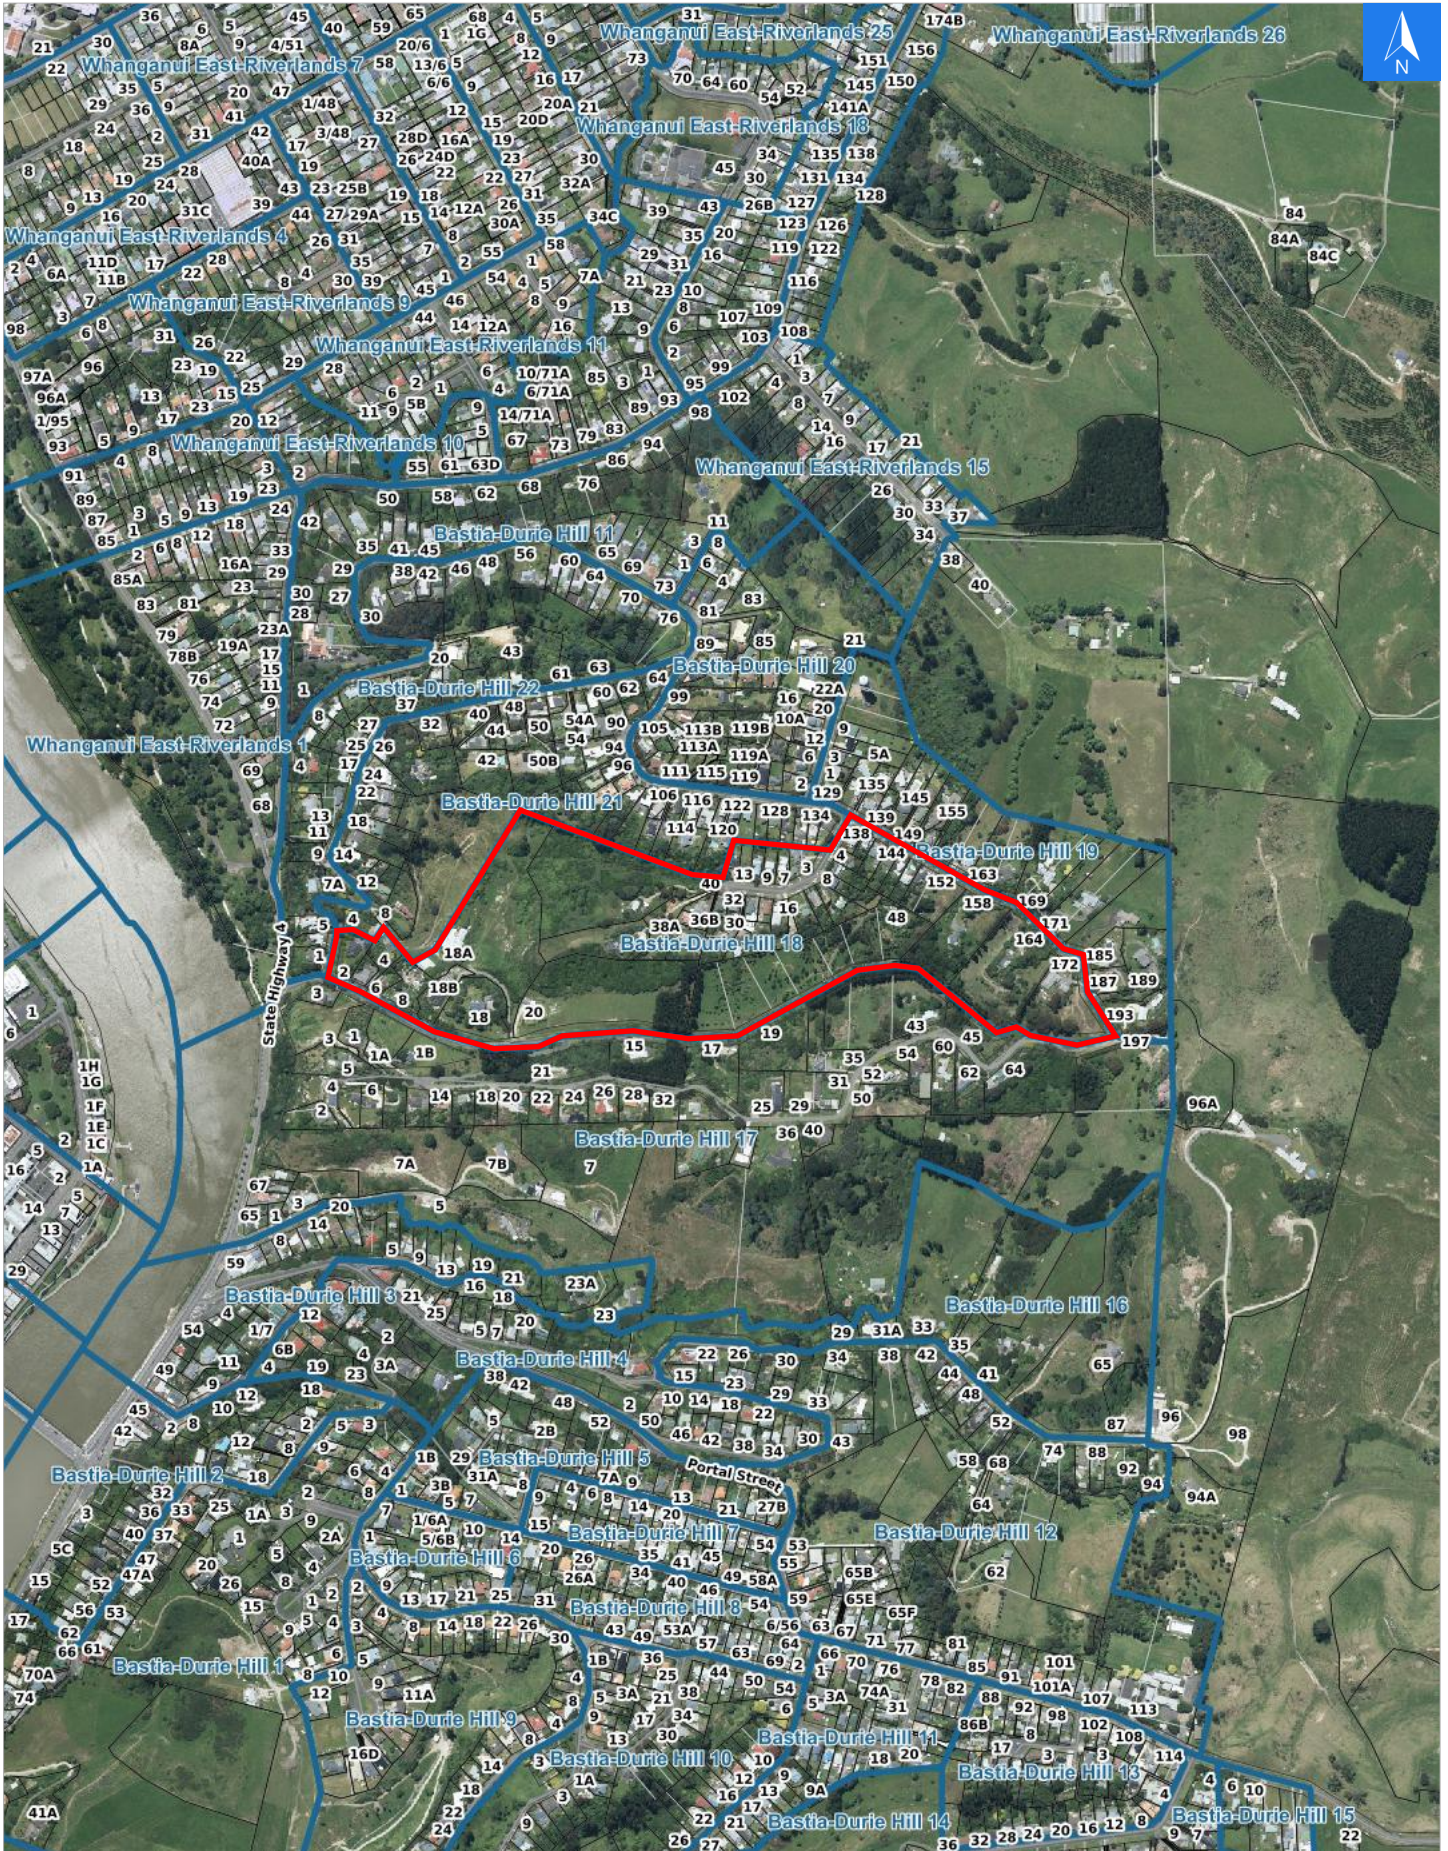

Wednesday, April 15, 2026

Disclaimer:

Digital map data sourced from Land Information New Zealand CROWN COPYRIGHT RESERVED.
The information displayed in the GIS has been taken from Whanganui District Council's databases and maps.
It is made available in good faith but its accuracy or completeness is not guaranteed. If the information is relied on in support of a resource consent it should be verified independently.

Scale 1: 10000

Wednesday, April 15, 2026

Disclaimer:

Digital map data sourced from Land Information New Zealand CROWN COPYRIGHT RESERVED.
The information displayed in the GIS has been taken from Whanganui District Council's databases and maps.
It is made available in good faith but its accuracy or completeness is not guaranteed. If the information is relied on in support of a resource consent it should be verified independently.