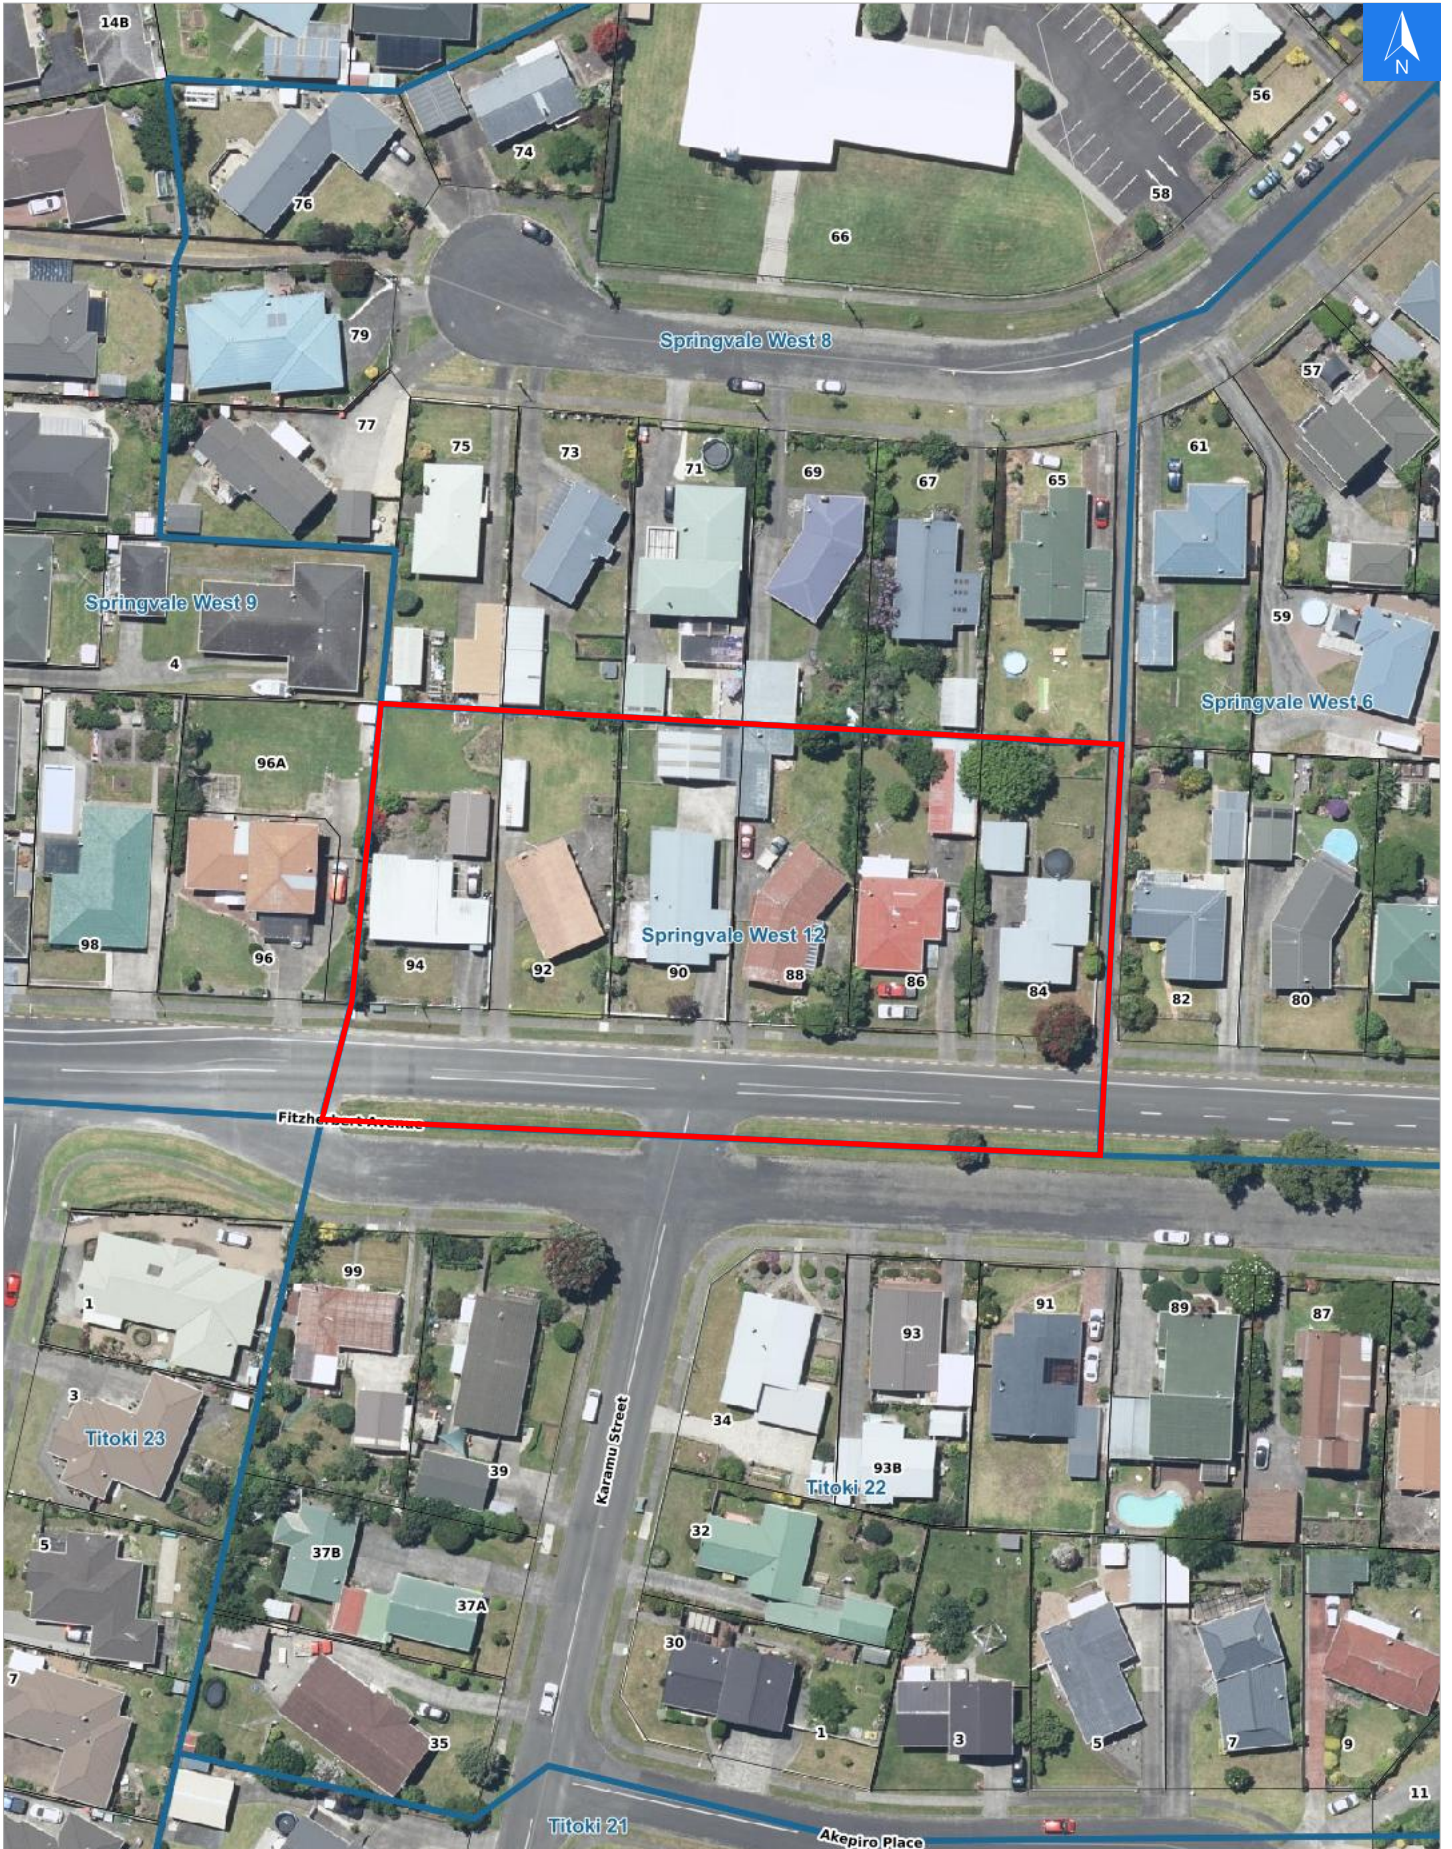

Wednesday, April 22, 2026

Disclaimer:

Digital map data sourced from Land Information New Zealand CROWN COPYRIGHT RESERVED.
The information displayed in the GIS has been taken from Whanganui District Council's databases and maps.
It is made available in good faith but its accuracy or completeness is not guaranteed. If the information is relied on in support of a resource consent it should be verified independently.

Scale 1: 1000

Wednesday, April 22, 2026

Disclaimer:

Digital map data sourced from Land Information New Zealand CROWN COPYRIGHT RESERVED.
The information displayed in the GIS has been taken from Whanganui District Council's databases and maps.
It is made available in good faith but its accuracy or completeness is not guaranteed. If the information is relied on in support of a resource consent it should be verified independently.

Rapid Urban Evacuation Addresses

Data sourced from LINZ

| LINZ Address | Notes | Date Time Visited | Placard |
|--------------------------------|-------|-------------------|---------------|
| 84 Fitzherbert Avenue, Tawhero | | | W Y1 Y2 R1 R2 |
| 86 Fitzherbert Avenue, Tawhero | | | W Y1 Y2 R1 R2 |
| 88 Fitzherbert Avenue, Tawhero | | | W Y1 Y2 R1 R2 |
| 90 Fitzherbert Avenue, Tawhero | | | W Y1 Y2 R1 R2 |
| 92 Fitzherbert Avenue, Tawhero | | | W Y1 Y2 R1 R2 |
| 94 Fitzherbert Avenue, Tawhero | | | W Y1 Y2 R1 R2 |