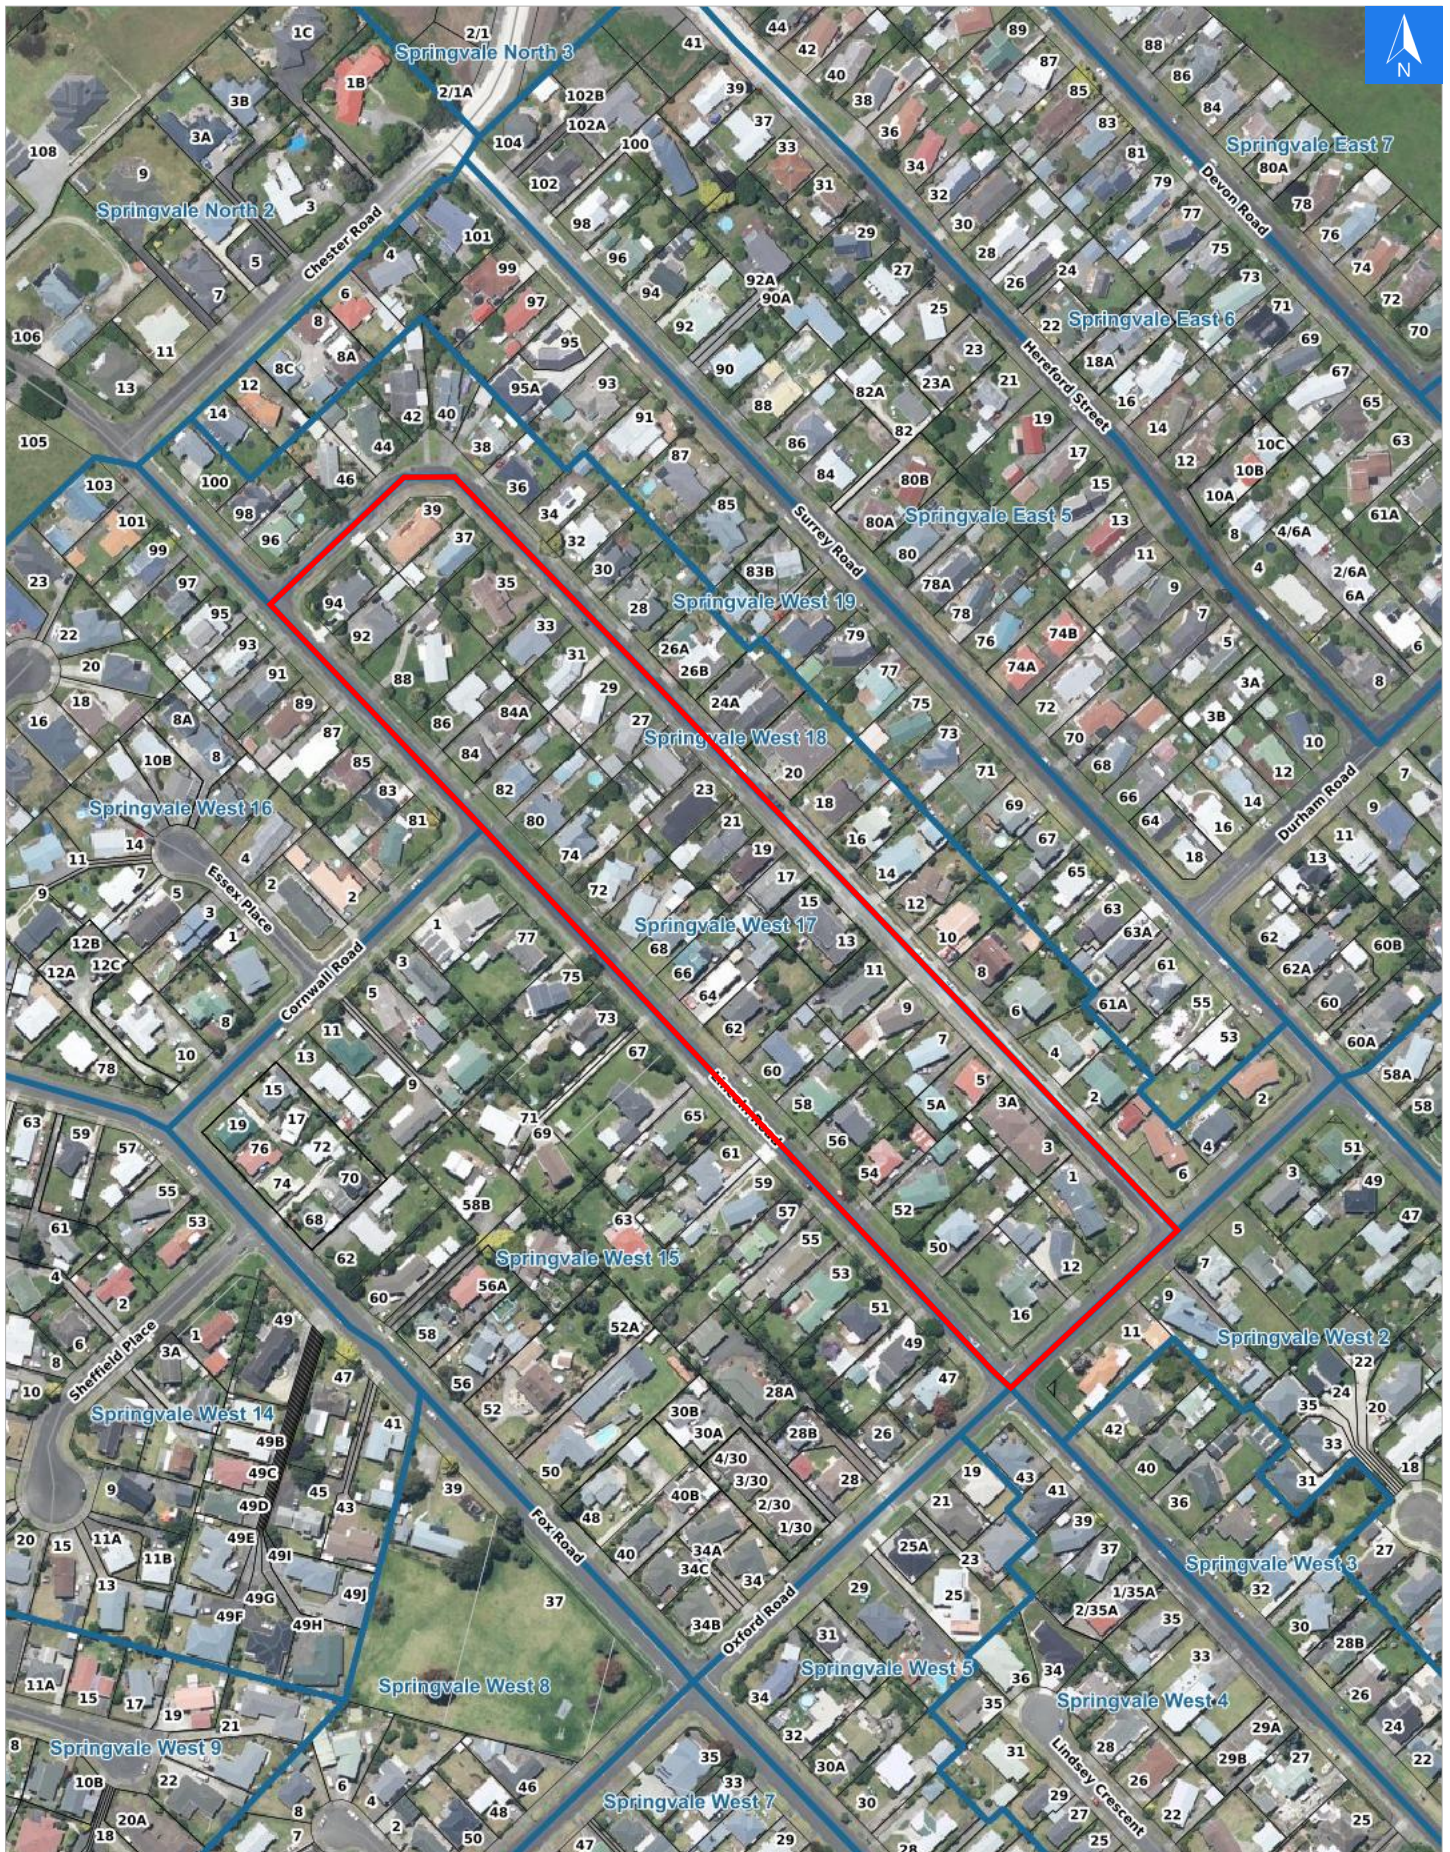

Disclaimer:

Digital map data sourced from Land Information New Zealand CROWN COPYRIGHT RESERVED.
The information displayed in the GIS has been taken from Whanganui District Council's databases and maps.
It is made available in good faith but its accuracy or completeness is not guaranteed. If the information is relied on in support of a resource consent it should be verified independently.

Wednesday, April 15, 2026

Scale 1: 3000

Wednesday, April 15, 2026

Disclaimer:

Digital map data sourced from Land Information New Zealand CROWN COPYRIGHT RESERVED.
The information displayed in the GIS has been taken from Whanganui District Council's databases and maps.
It is made available in good faith but its accuracy or completeness is not guaranteed. If the information is relied on in support of a resource consent it should be verified independently.