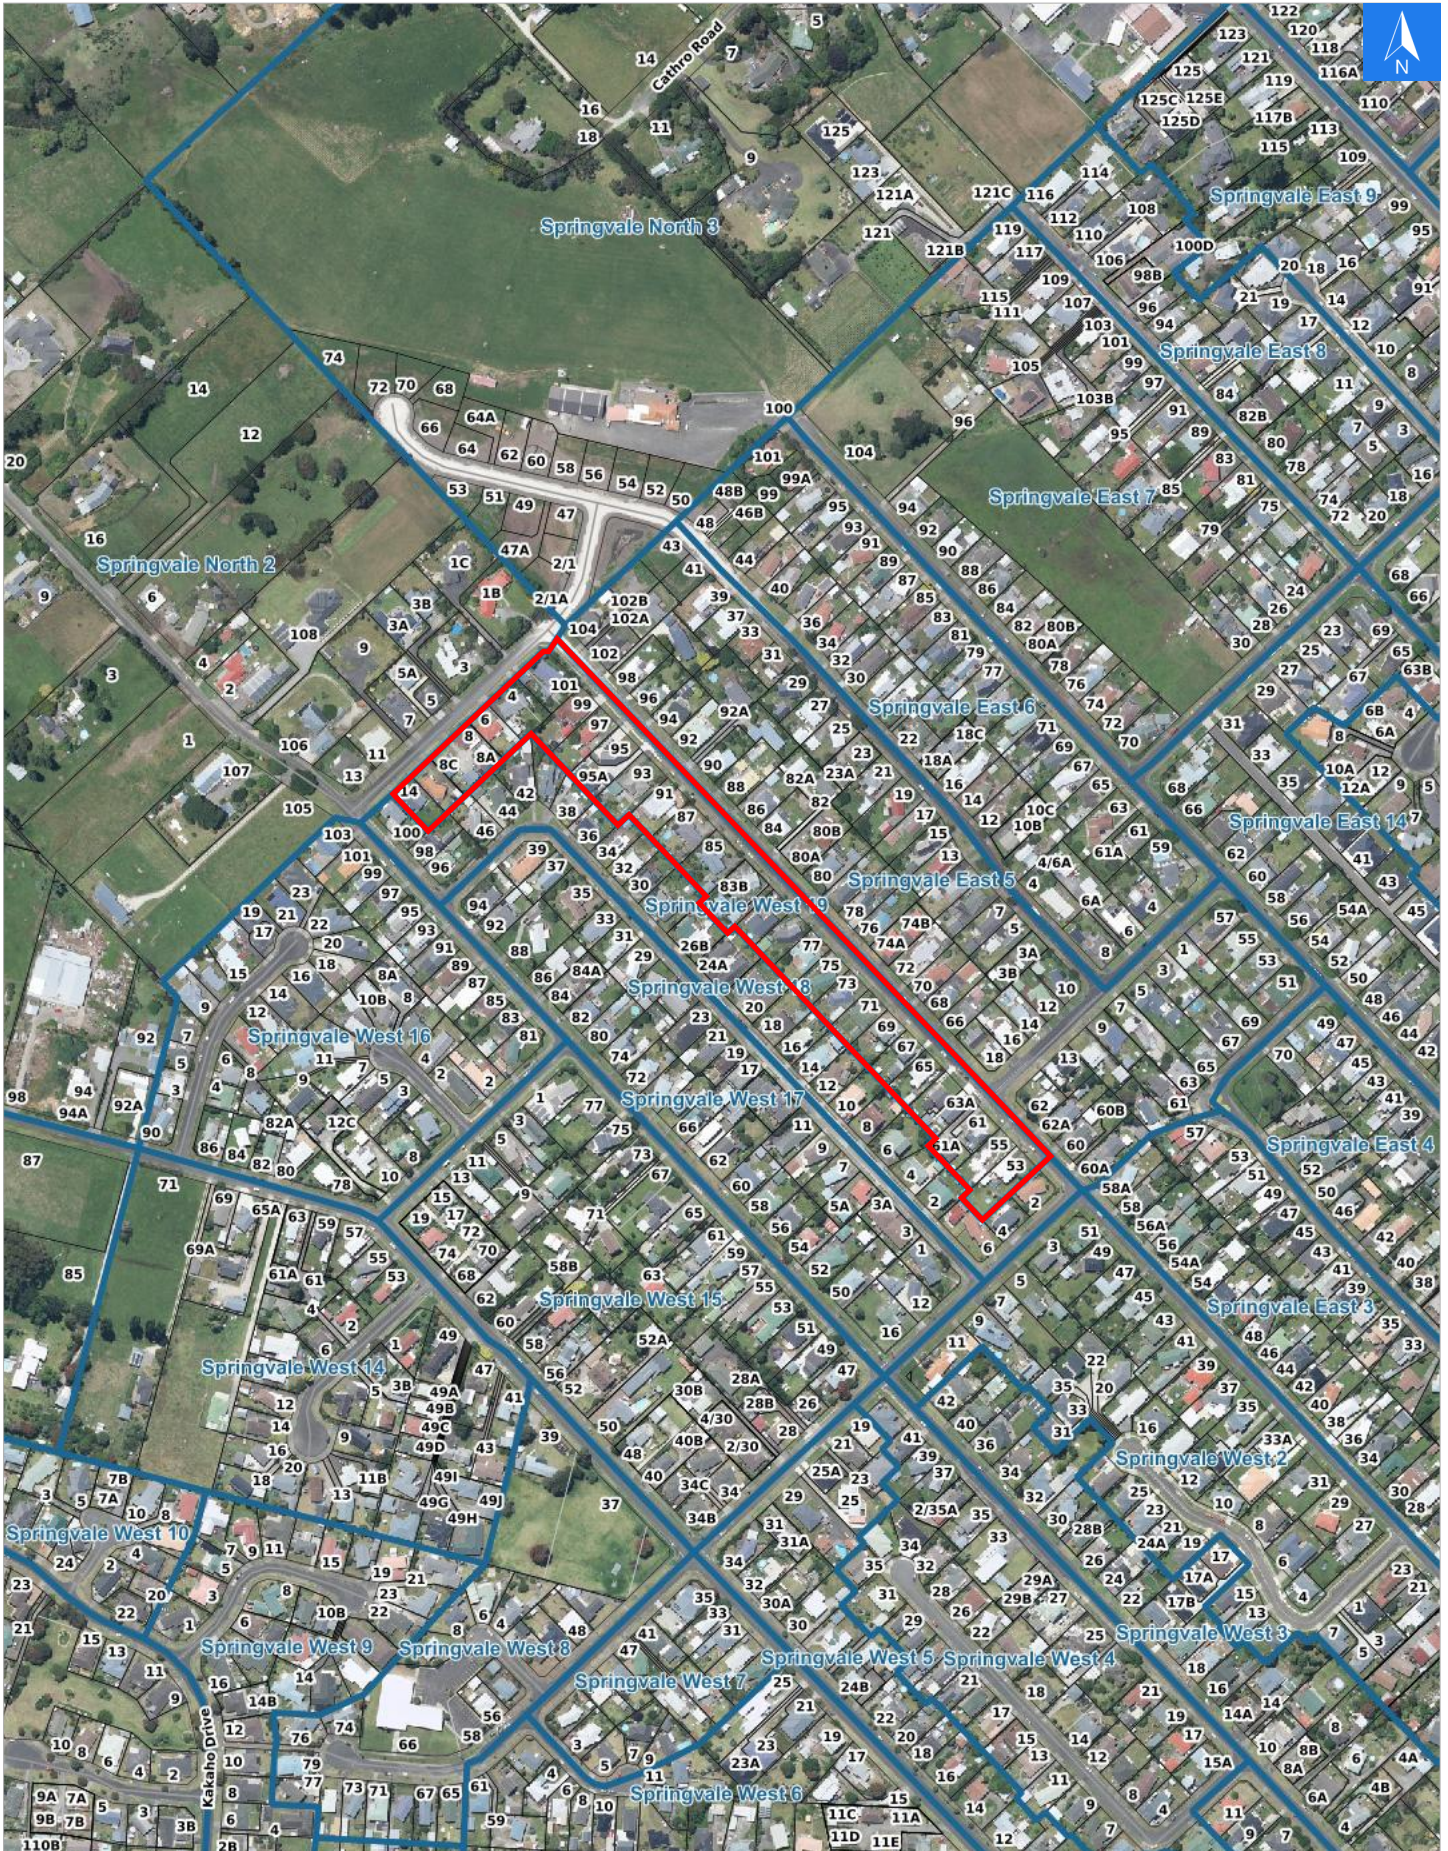

Disclaimer:

Digital map data sourced from Land Information New Zealand CROWN COPYRIGHT RESERVED.  
The information displayed in the GIS has been taken from Whanganui District Council's databases and maps.  
It is made available in good faith but its accuracy or completeness is not guaranteed. If the information is relied on in support of a resource consent it should be verified independently.

Wednesday, April 15, 2026

Scale 1: 5000

Wednesday, April 15, 2026

Disclaimer:

Digital map data sourced from Land Information New Zealand CROWN COPYRIGHT RESERVED.  
The information displayed in the GIS has been taken from Whanganui District Council's databases and maps.  
It is made available in good faith but its accuracy or completeness is not guaranteed. If the information is relied on in support of a resource consent it should be verified independently.